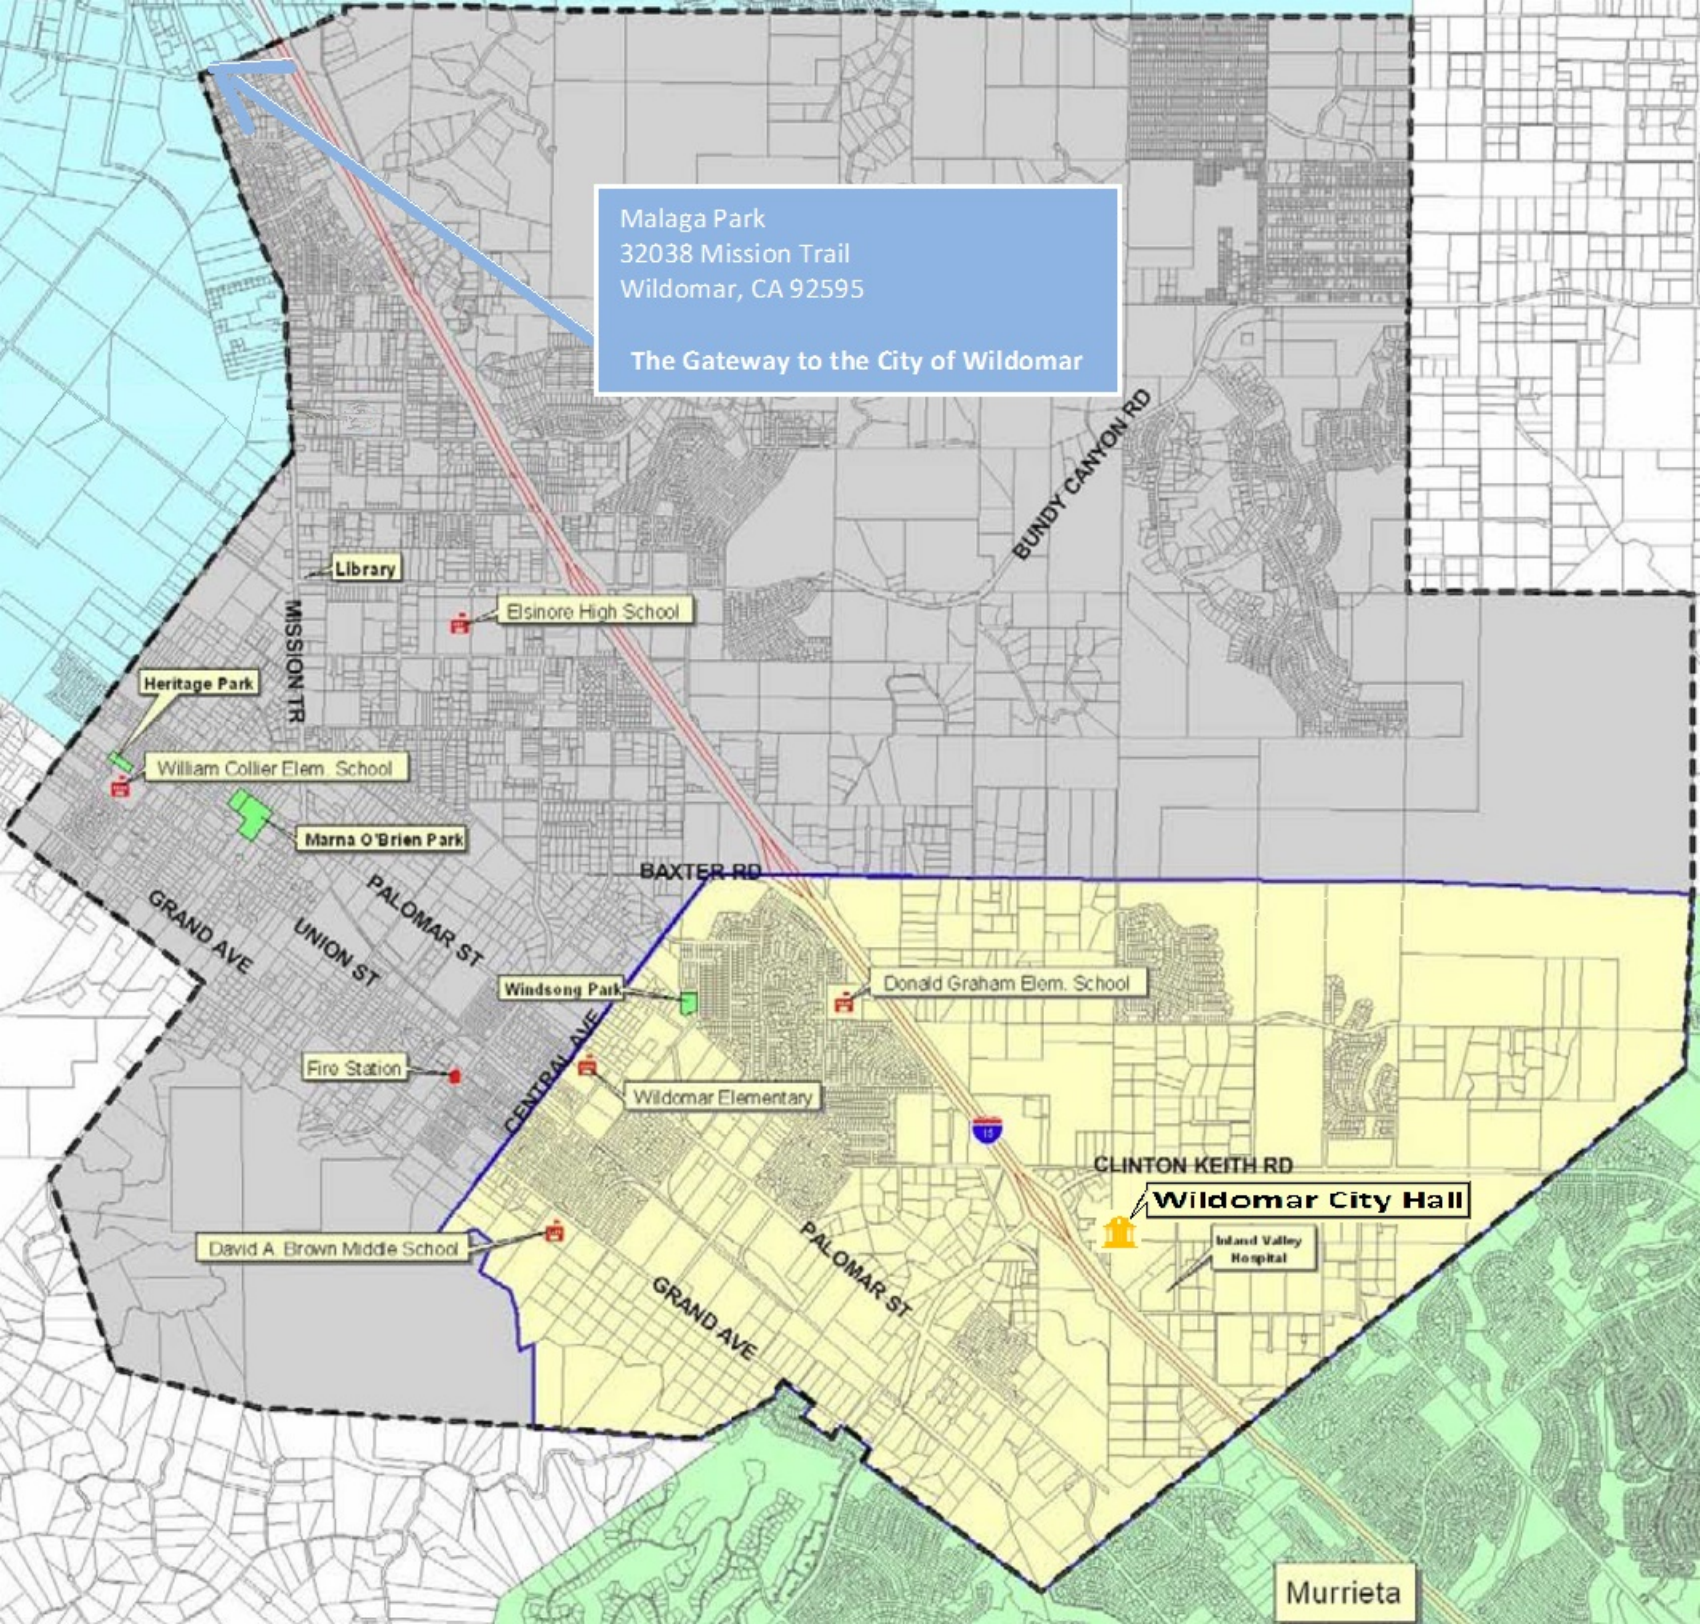

Malaga Park
32038 Mission Trail
Wildomar, CA 92595

The Gateway to the City of Wildomar

Library

Elsinore High School

Heritage Park

William Collier Elem. School

Marna O'Brien Park

BAXTER RD

Windsong Park

Donald Graham Elem. School

Fire Station

Wildomar Elementary

CLINTON KEITH RD

Wildomar City Hall

David A. Brown Middle School

Inland Valley Hospital

Murrieta