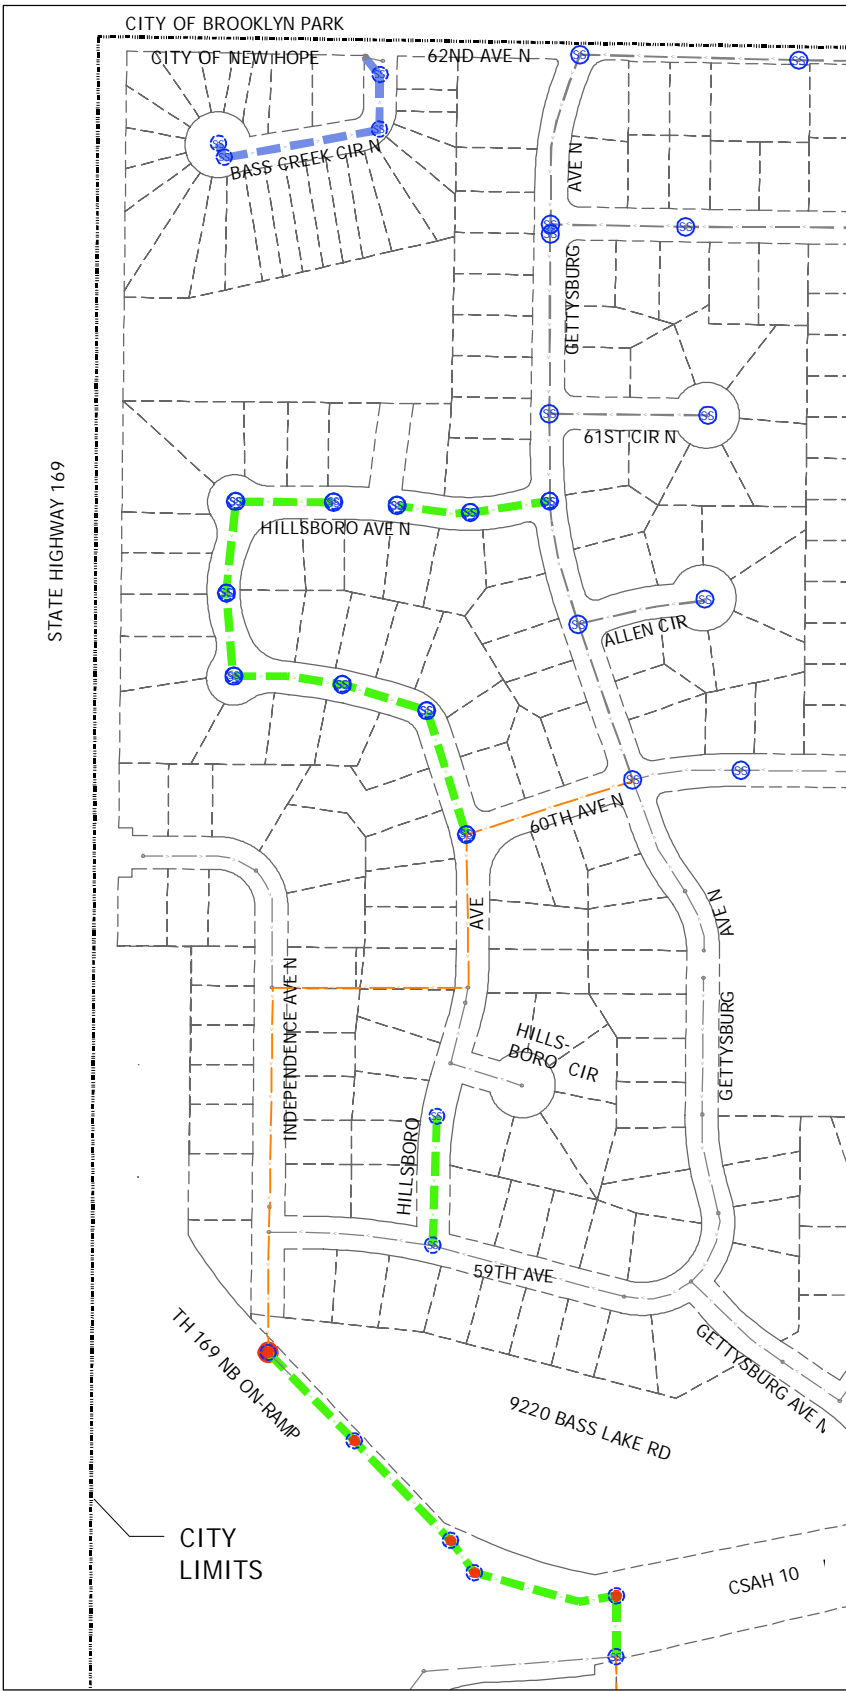

Plot Date: 06/21/2022, 1:48pm CA:\D:\19380566\_C001.dwg  
 Xref: 19380566\_XPL, 19380566\_BORDR, 19380566\_SSS

Plot Date: 06/21/2022, 1:48pm CA:\D:\19380566\_C001.dwg  
 Xref: 19380566\_XPL, 19380566\_BORDR, 19380566\_SSS

SITE 1 - 2022 & 2023 BASE BID

PROJECT LOCATIONS

CITY OF NEW HOPE, MN  
 2022 & 2023 SANITARY SEWER LINING

SITE 2 - 2023 BASE BID AND ALTERNATES

FIGURE 1