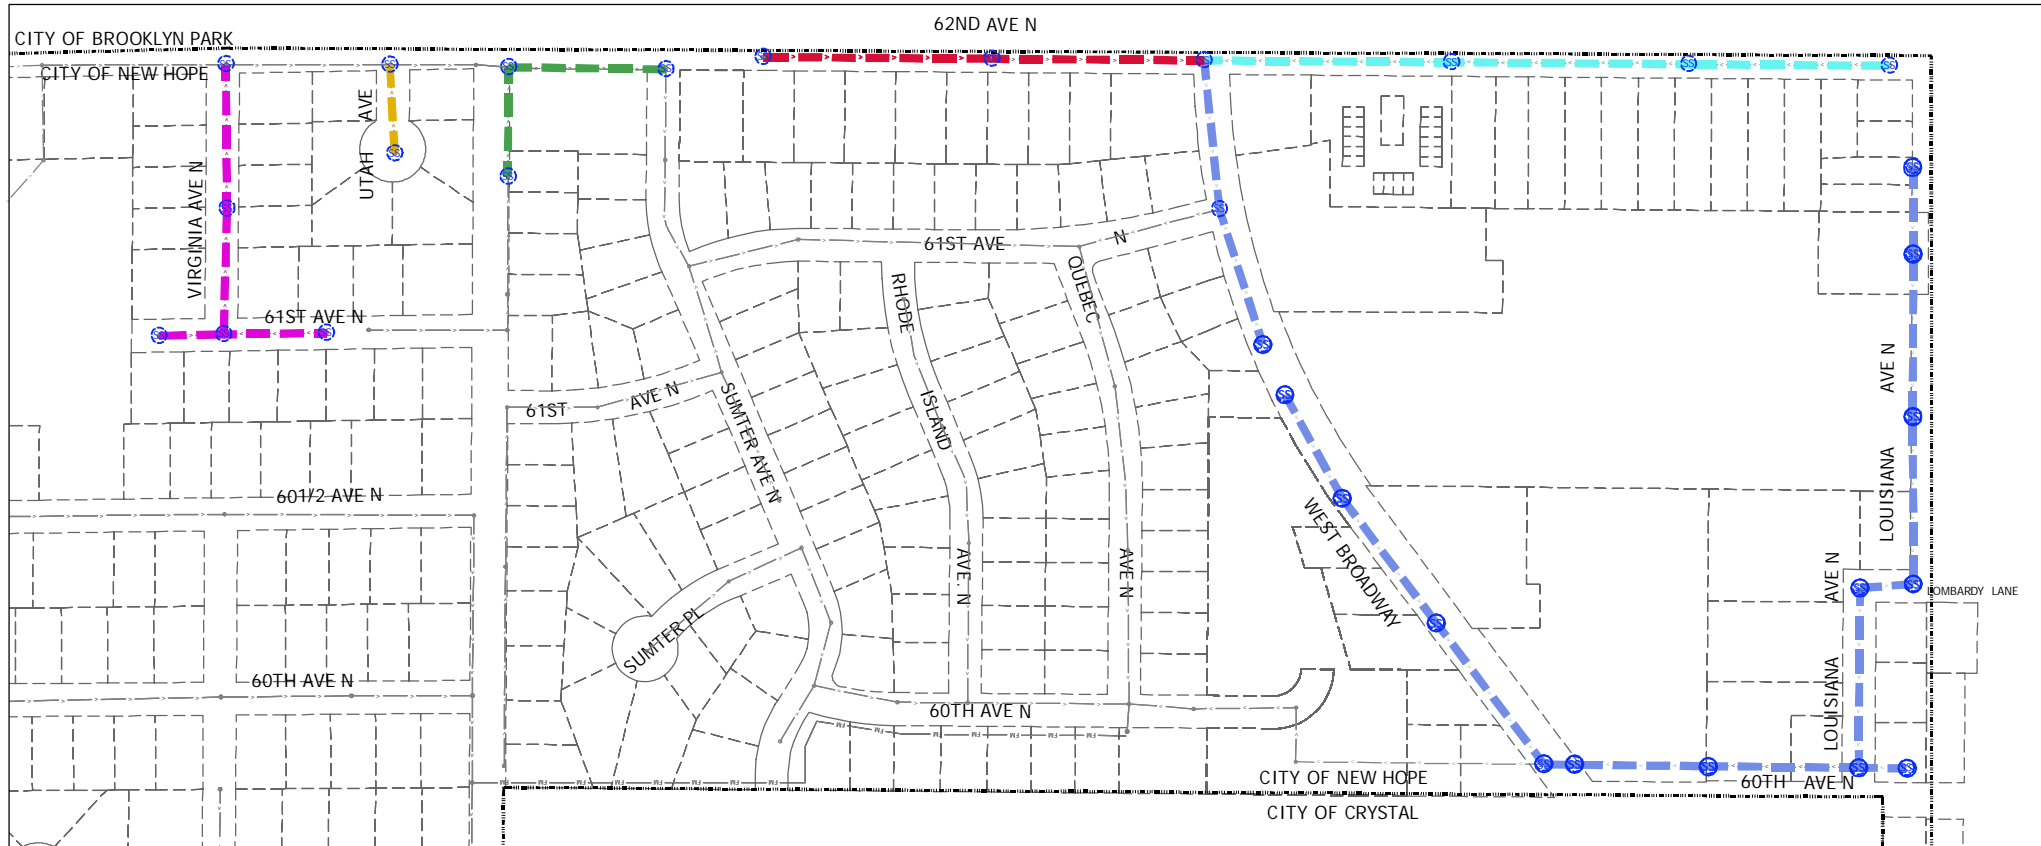

Plot Date: 06/21/2022, 1:48pm CA:\D:\19380566\_C001.dwg  
 Xref: 19380566\_XPL, 19380566\_BORDR, 19380566\_SSS

Plot Date: 06/21/2022, 1:48pm CA:\D:\19380566\_C001.dwg  
 Xref: 19380566\_XPL, 19380566\_BORDR, 19380566\_SSS

SITE 1 - 2022 & 2023 BASE BID

PROJECT LOCATIONS

CITY OF NEW HOPE, MN  
 2022 & 2023 SANITARY SEWER LINING

SITE 2 - 2023 BASE BID AND ALTERNATES

FIGURE 1