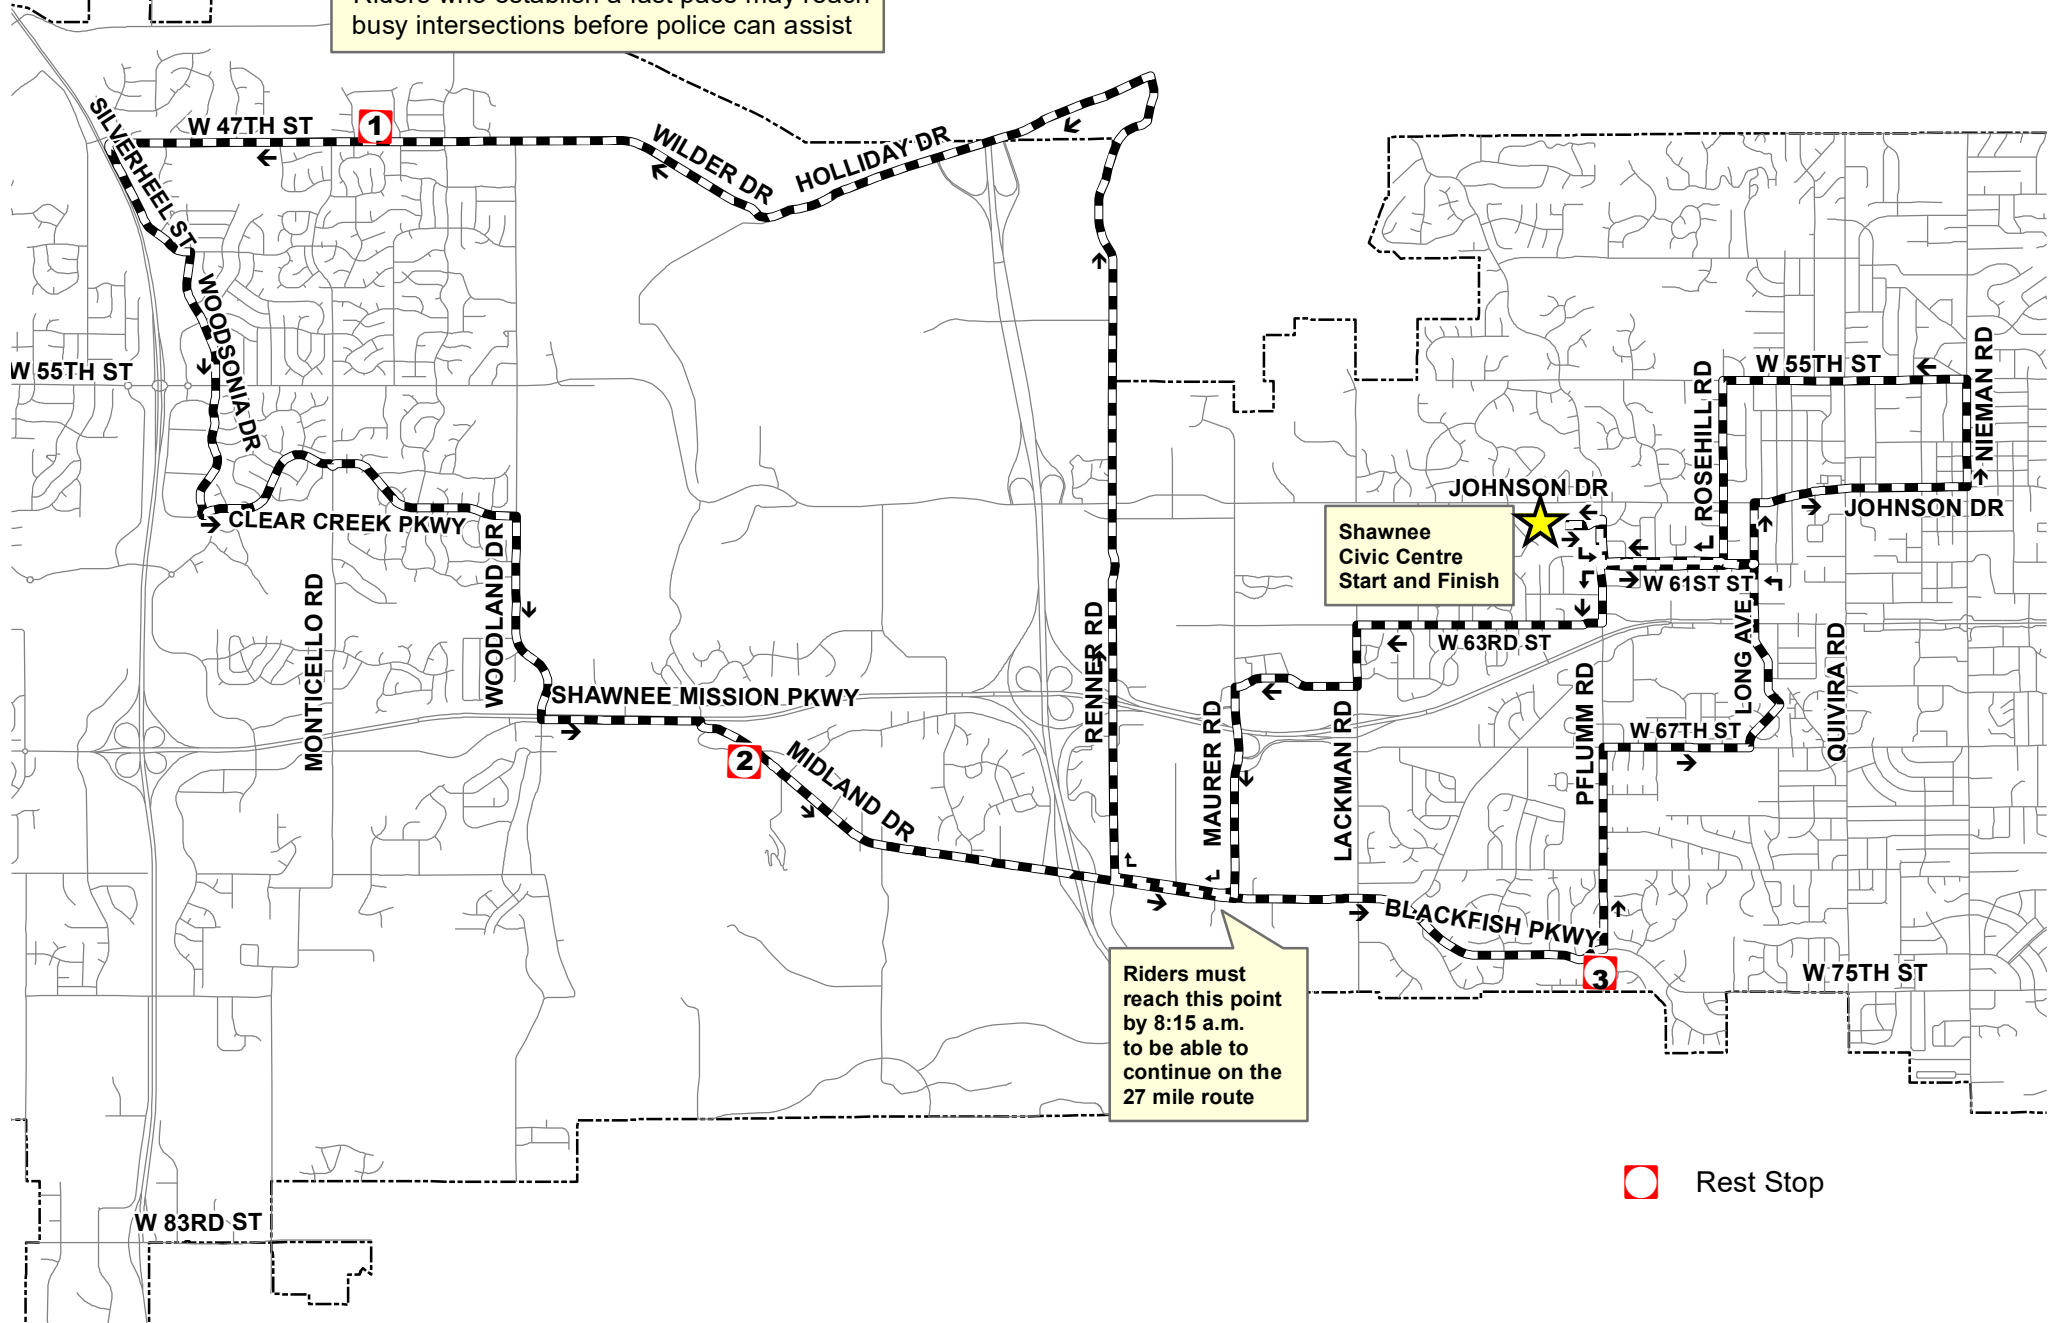

# 2022 Tour de Shawnee

## 27 Mile Route

-Riders shall obey all traffic regulations  
-Riders who establish a fast pace may reach busy intersections before police can assist

Riders must reach this point by 8:15 a.m. to be able to continue on the 27 mile route

Rest Stop