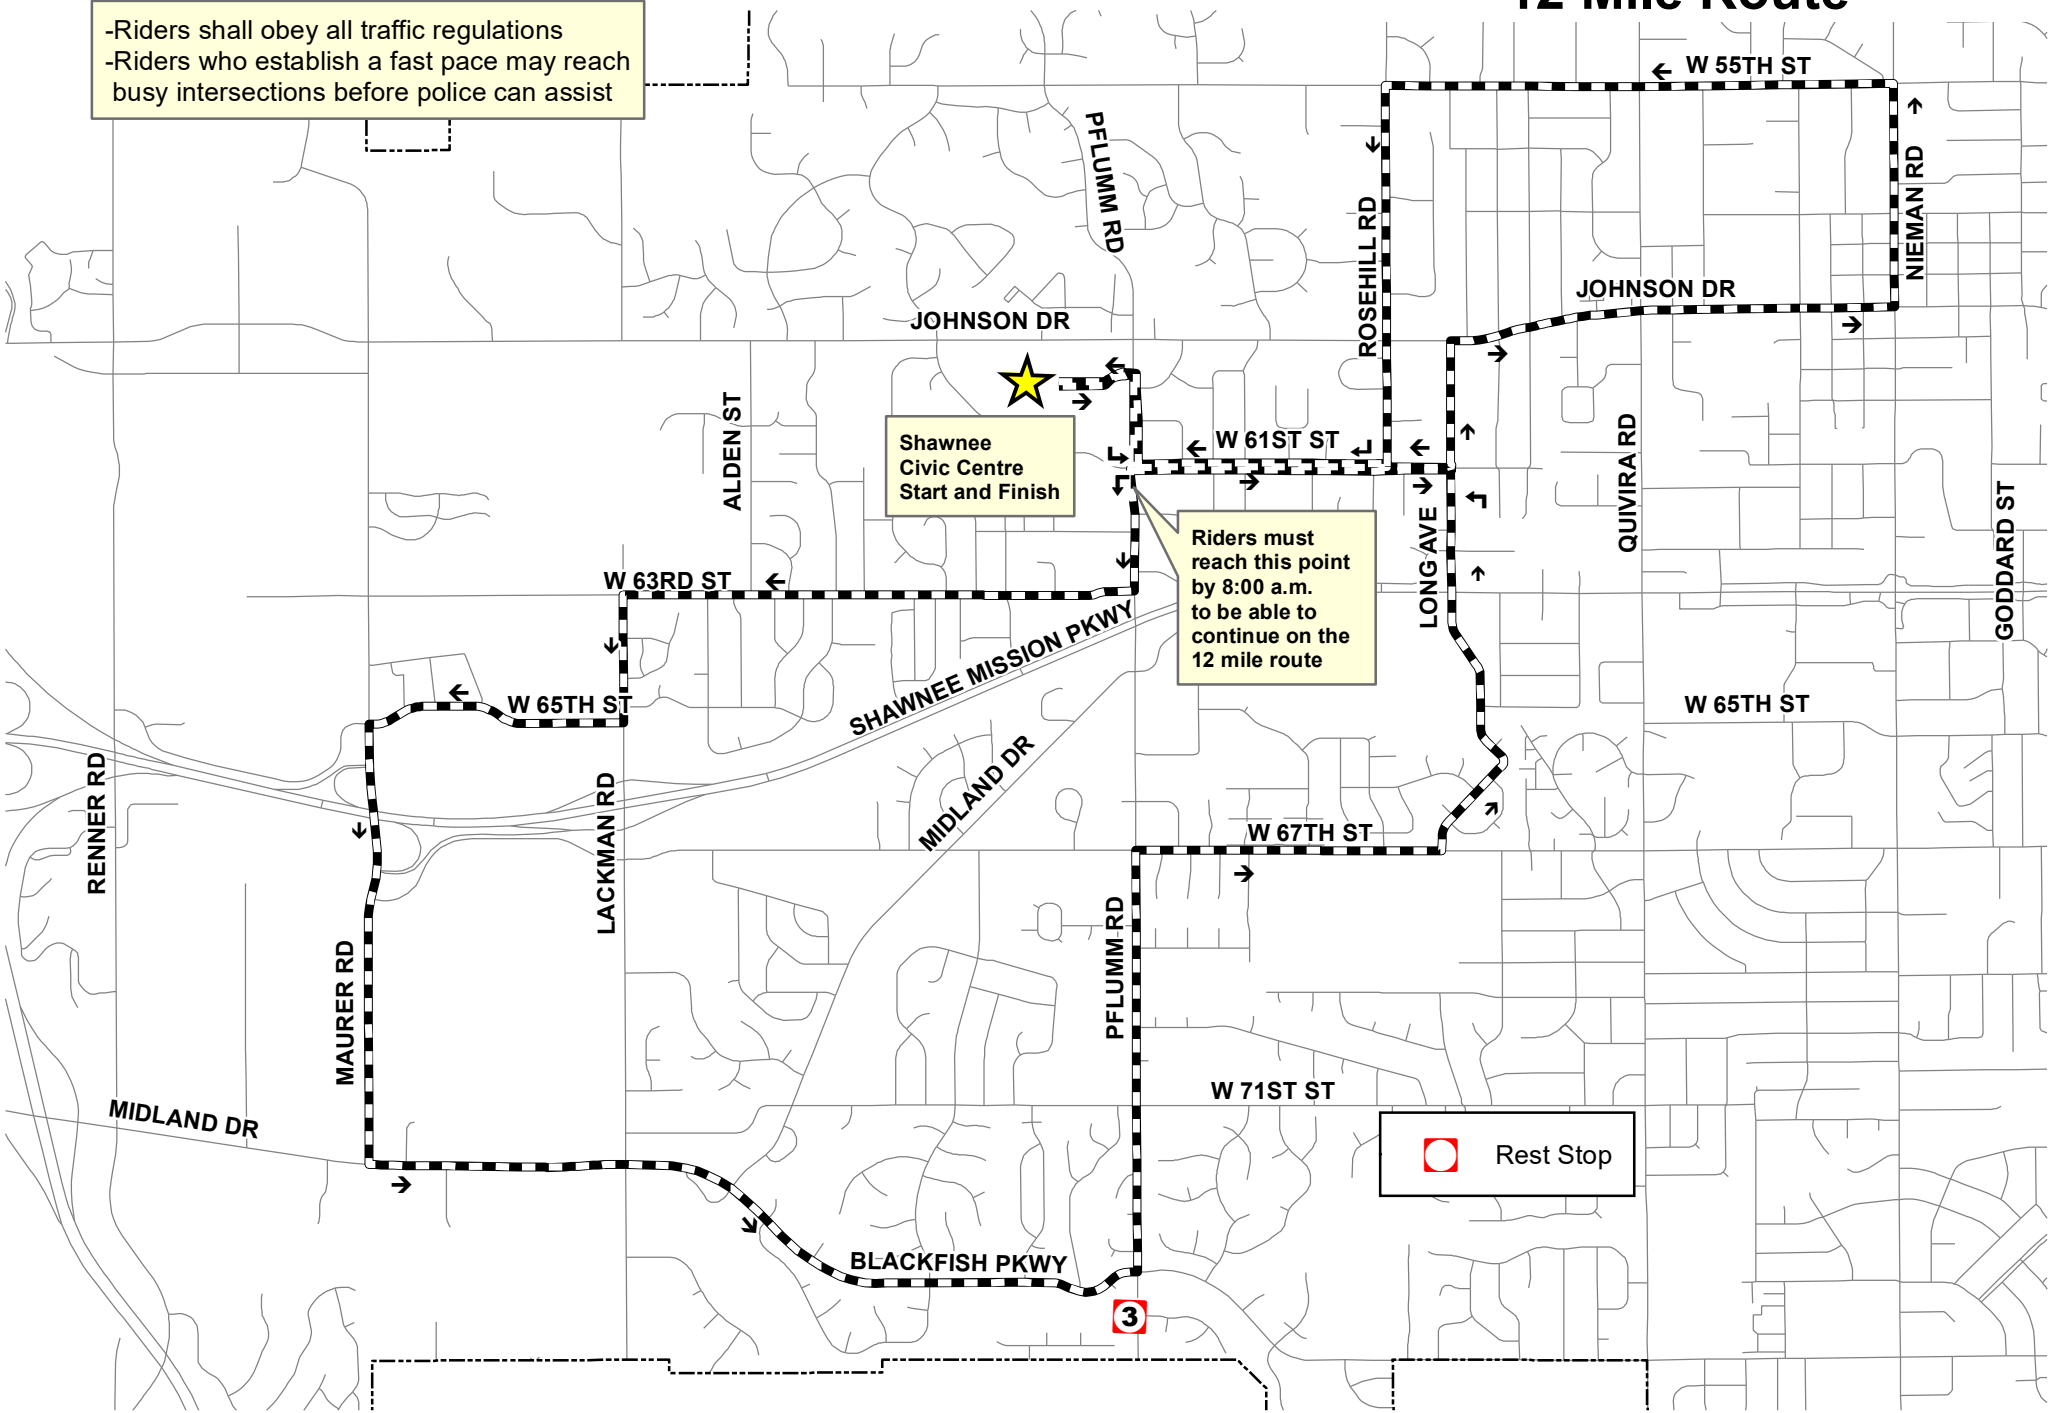

2022 Tour de Shawnee

12 Mile Route

-Riders shall obey all traffic regulations
-Riders who establish a fast pace may reach busy intersections before police can assist

Shawnee Civic Centre Start and Finish

Riders must reach this point by 8:00 a.m. to be able to continue on the 12 mile route

Rest Stop

3