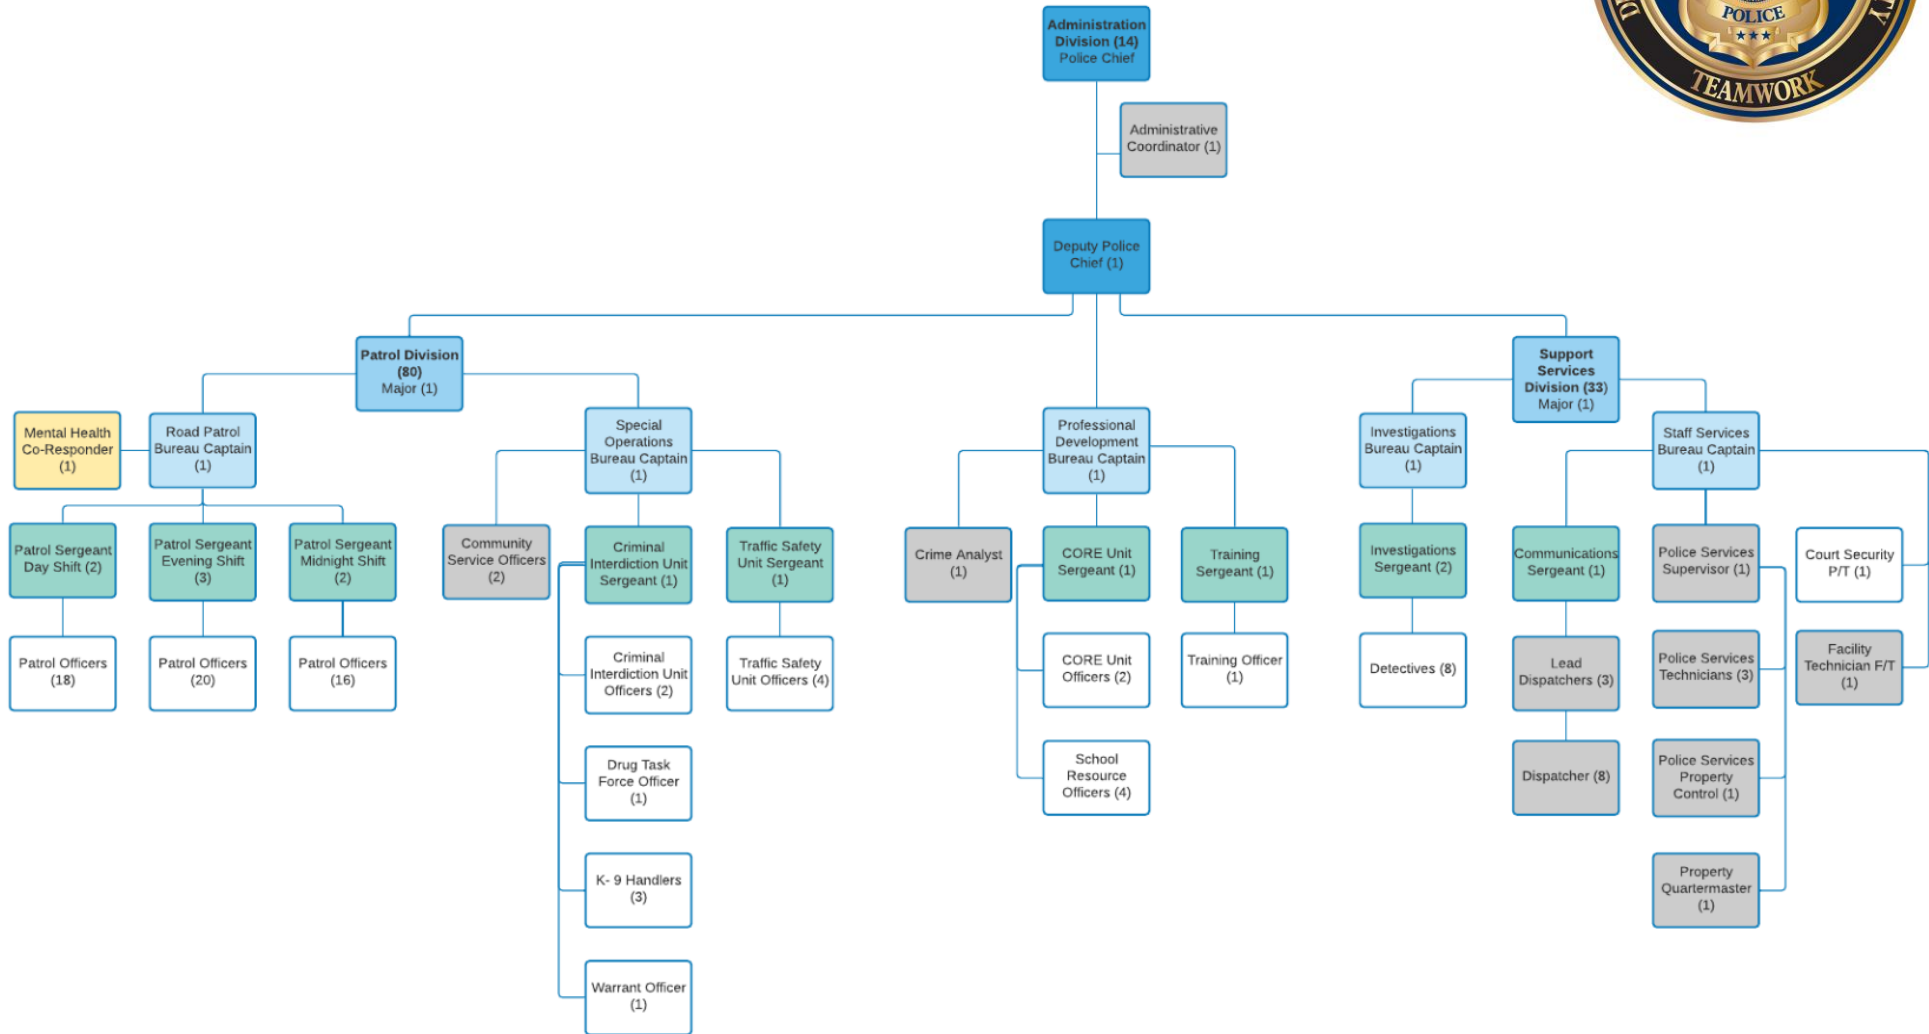

# Shawnee Police Department Organizational Chart

Contracted Position

Civilian Positions

## Department Structure

The Police Department is an internal department that reports to the City Manager. It is made up of three divisions: Administration, Patrol, and Support Services.