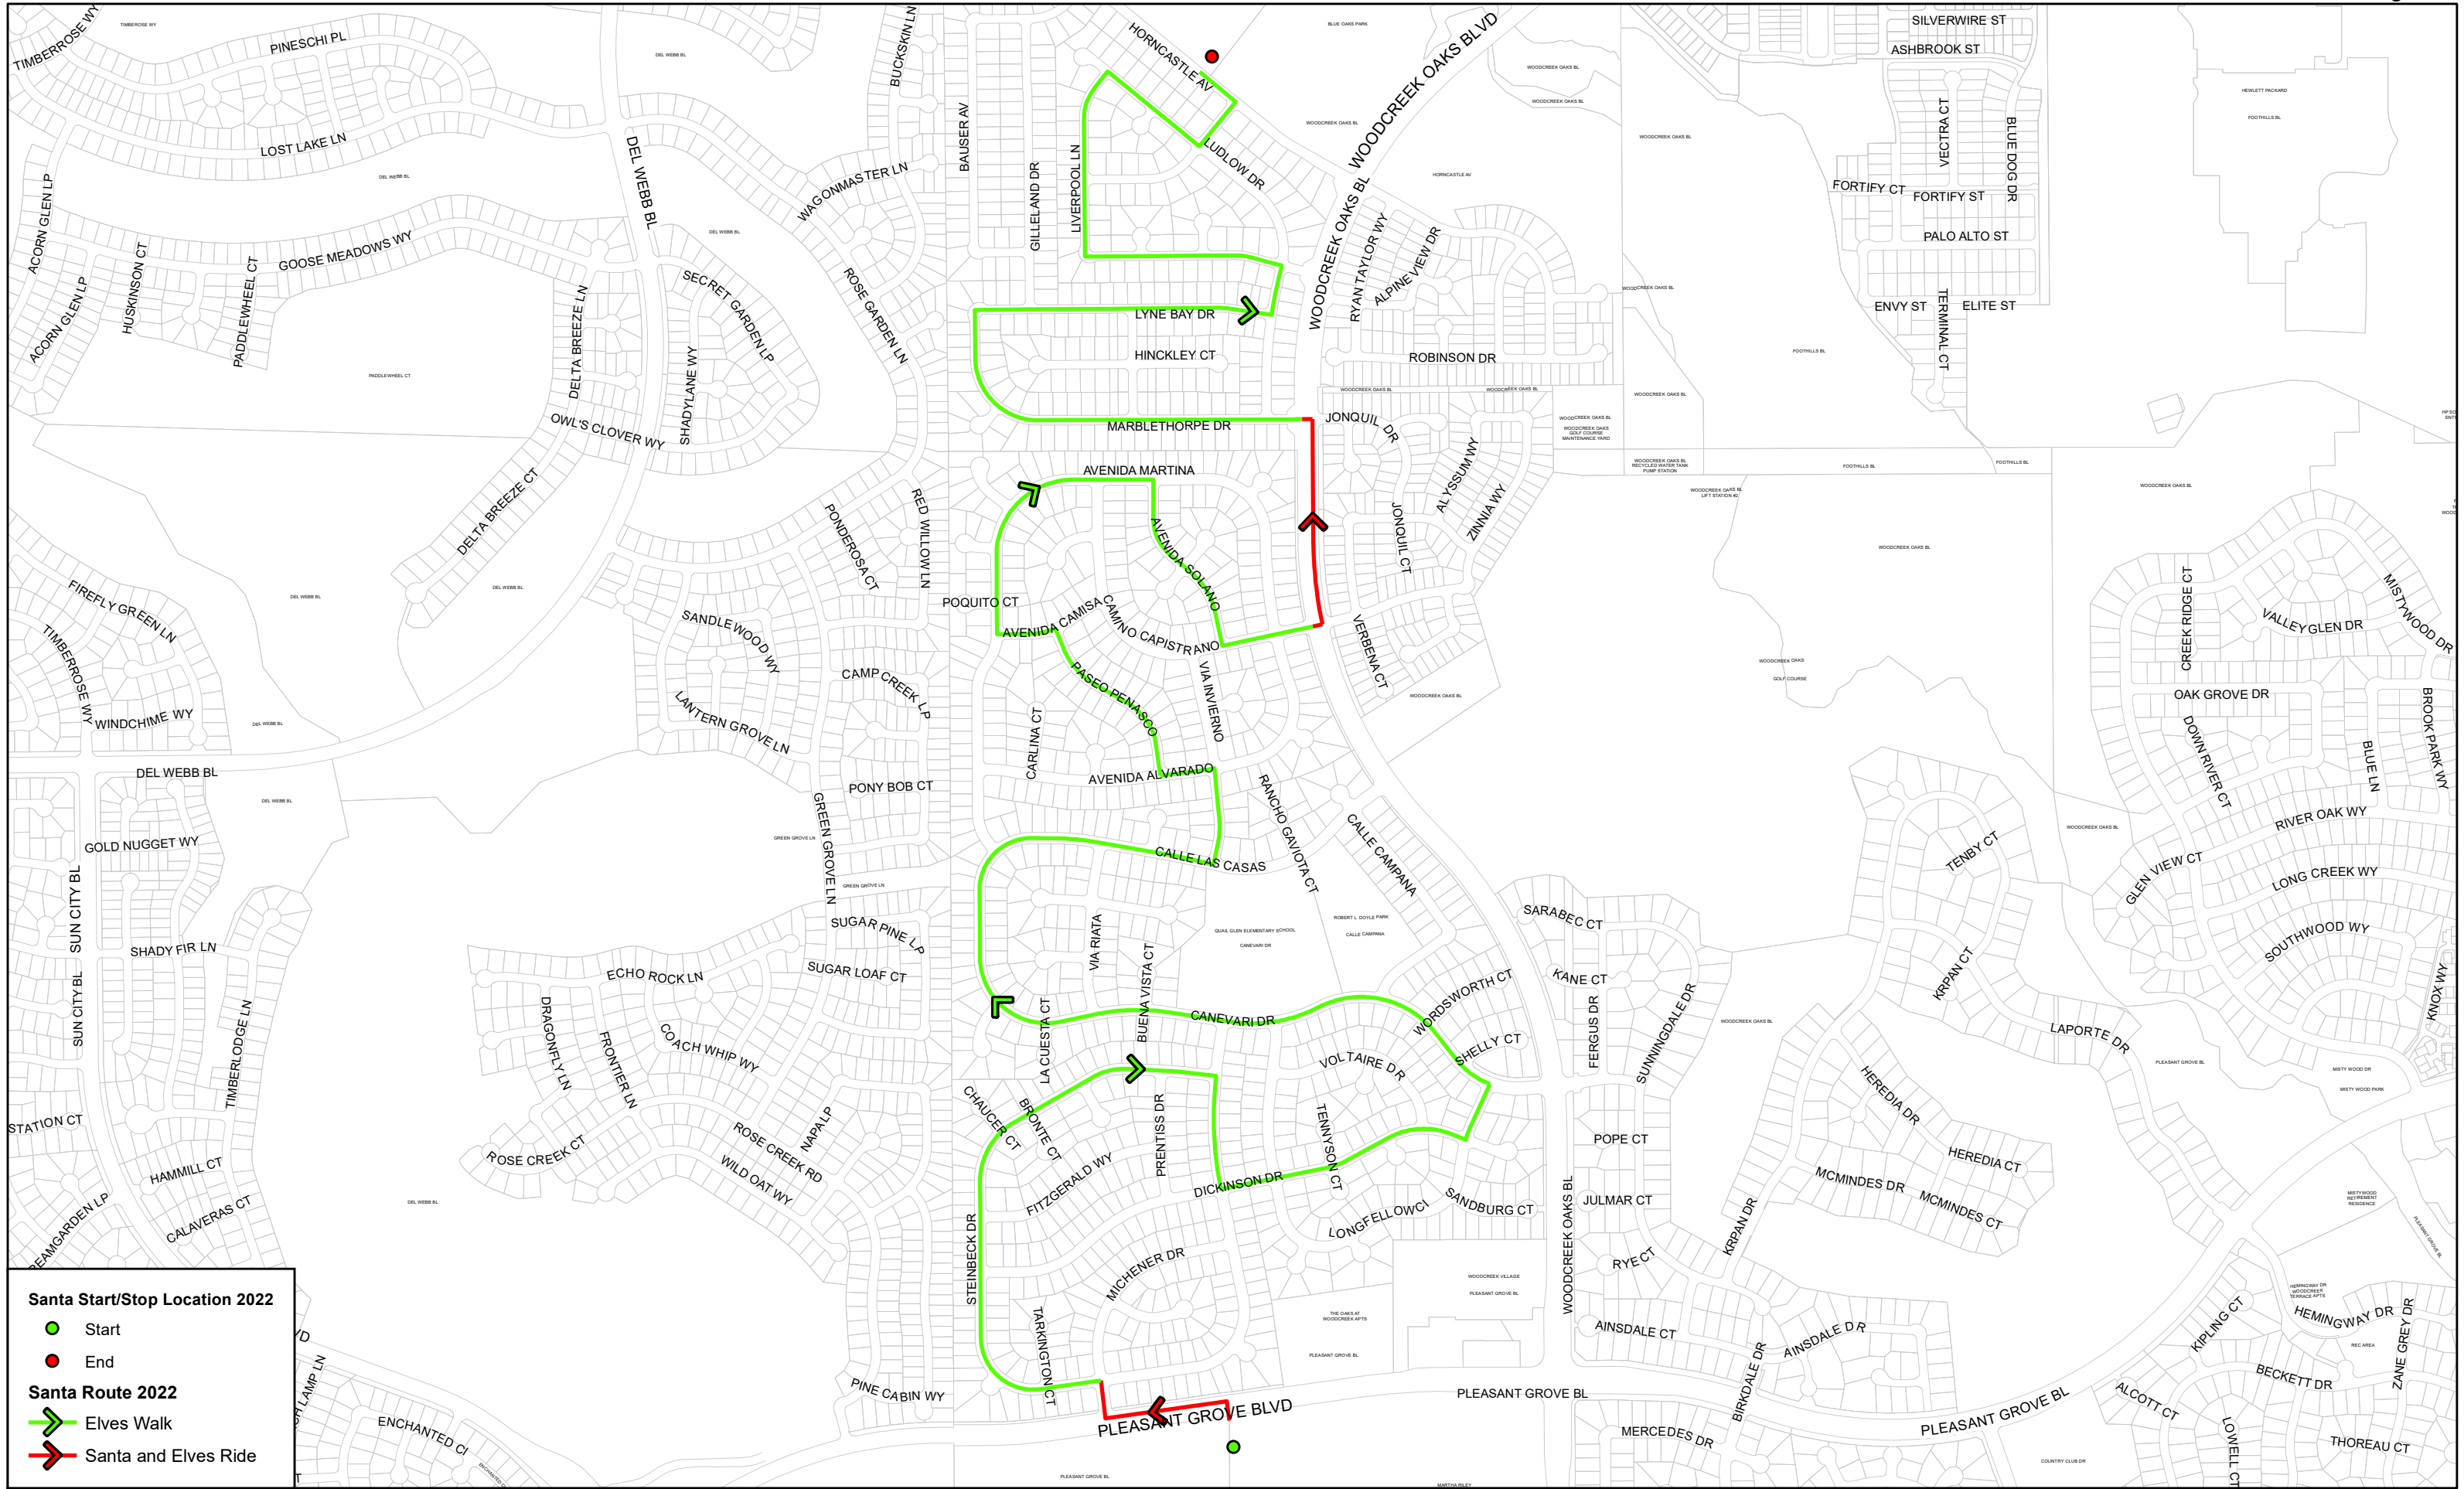

Route No. 6 - Route Name: Roseville Heights/Los Cerritos / 2022 Neighborhood Santa

4 Walking Miles

Santa Start/Stop Location 2022

- Start
- End

Santa Route 2022

- Elves Walk
- Santa and Elves Ride

Route No. 2 - Route Name: Woodcreek Oaks / 2022 Neighborhood Santa

3.9 Walking Miles

Santa Start/Stop Location 2022

- Start
- End

Santa Route 2022

- Elves Walk
- Santa and Elves Ride