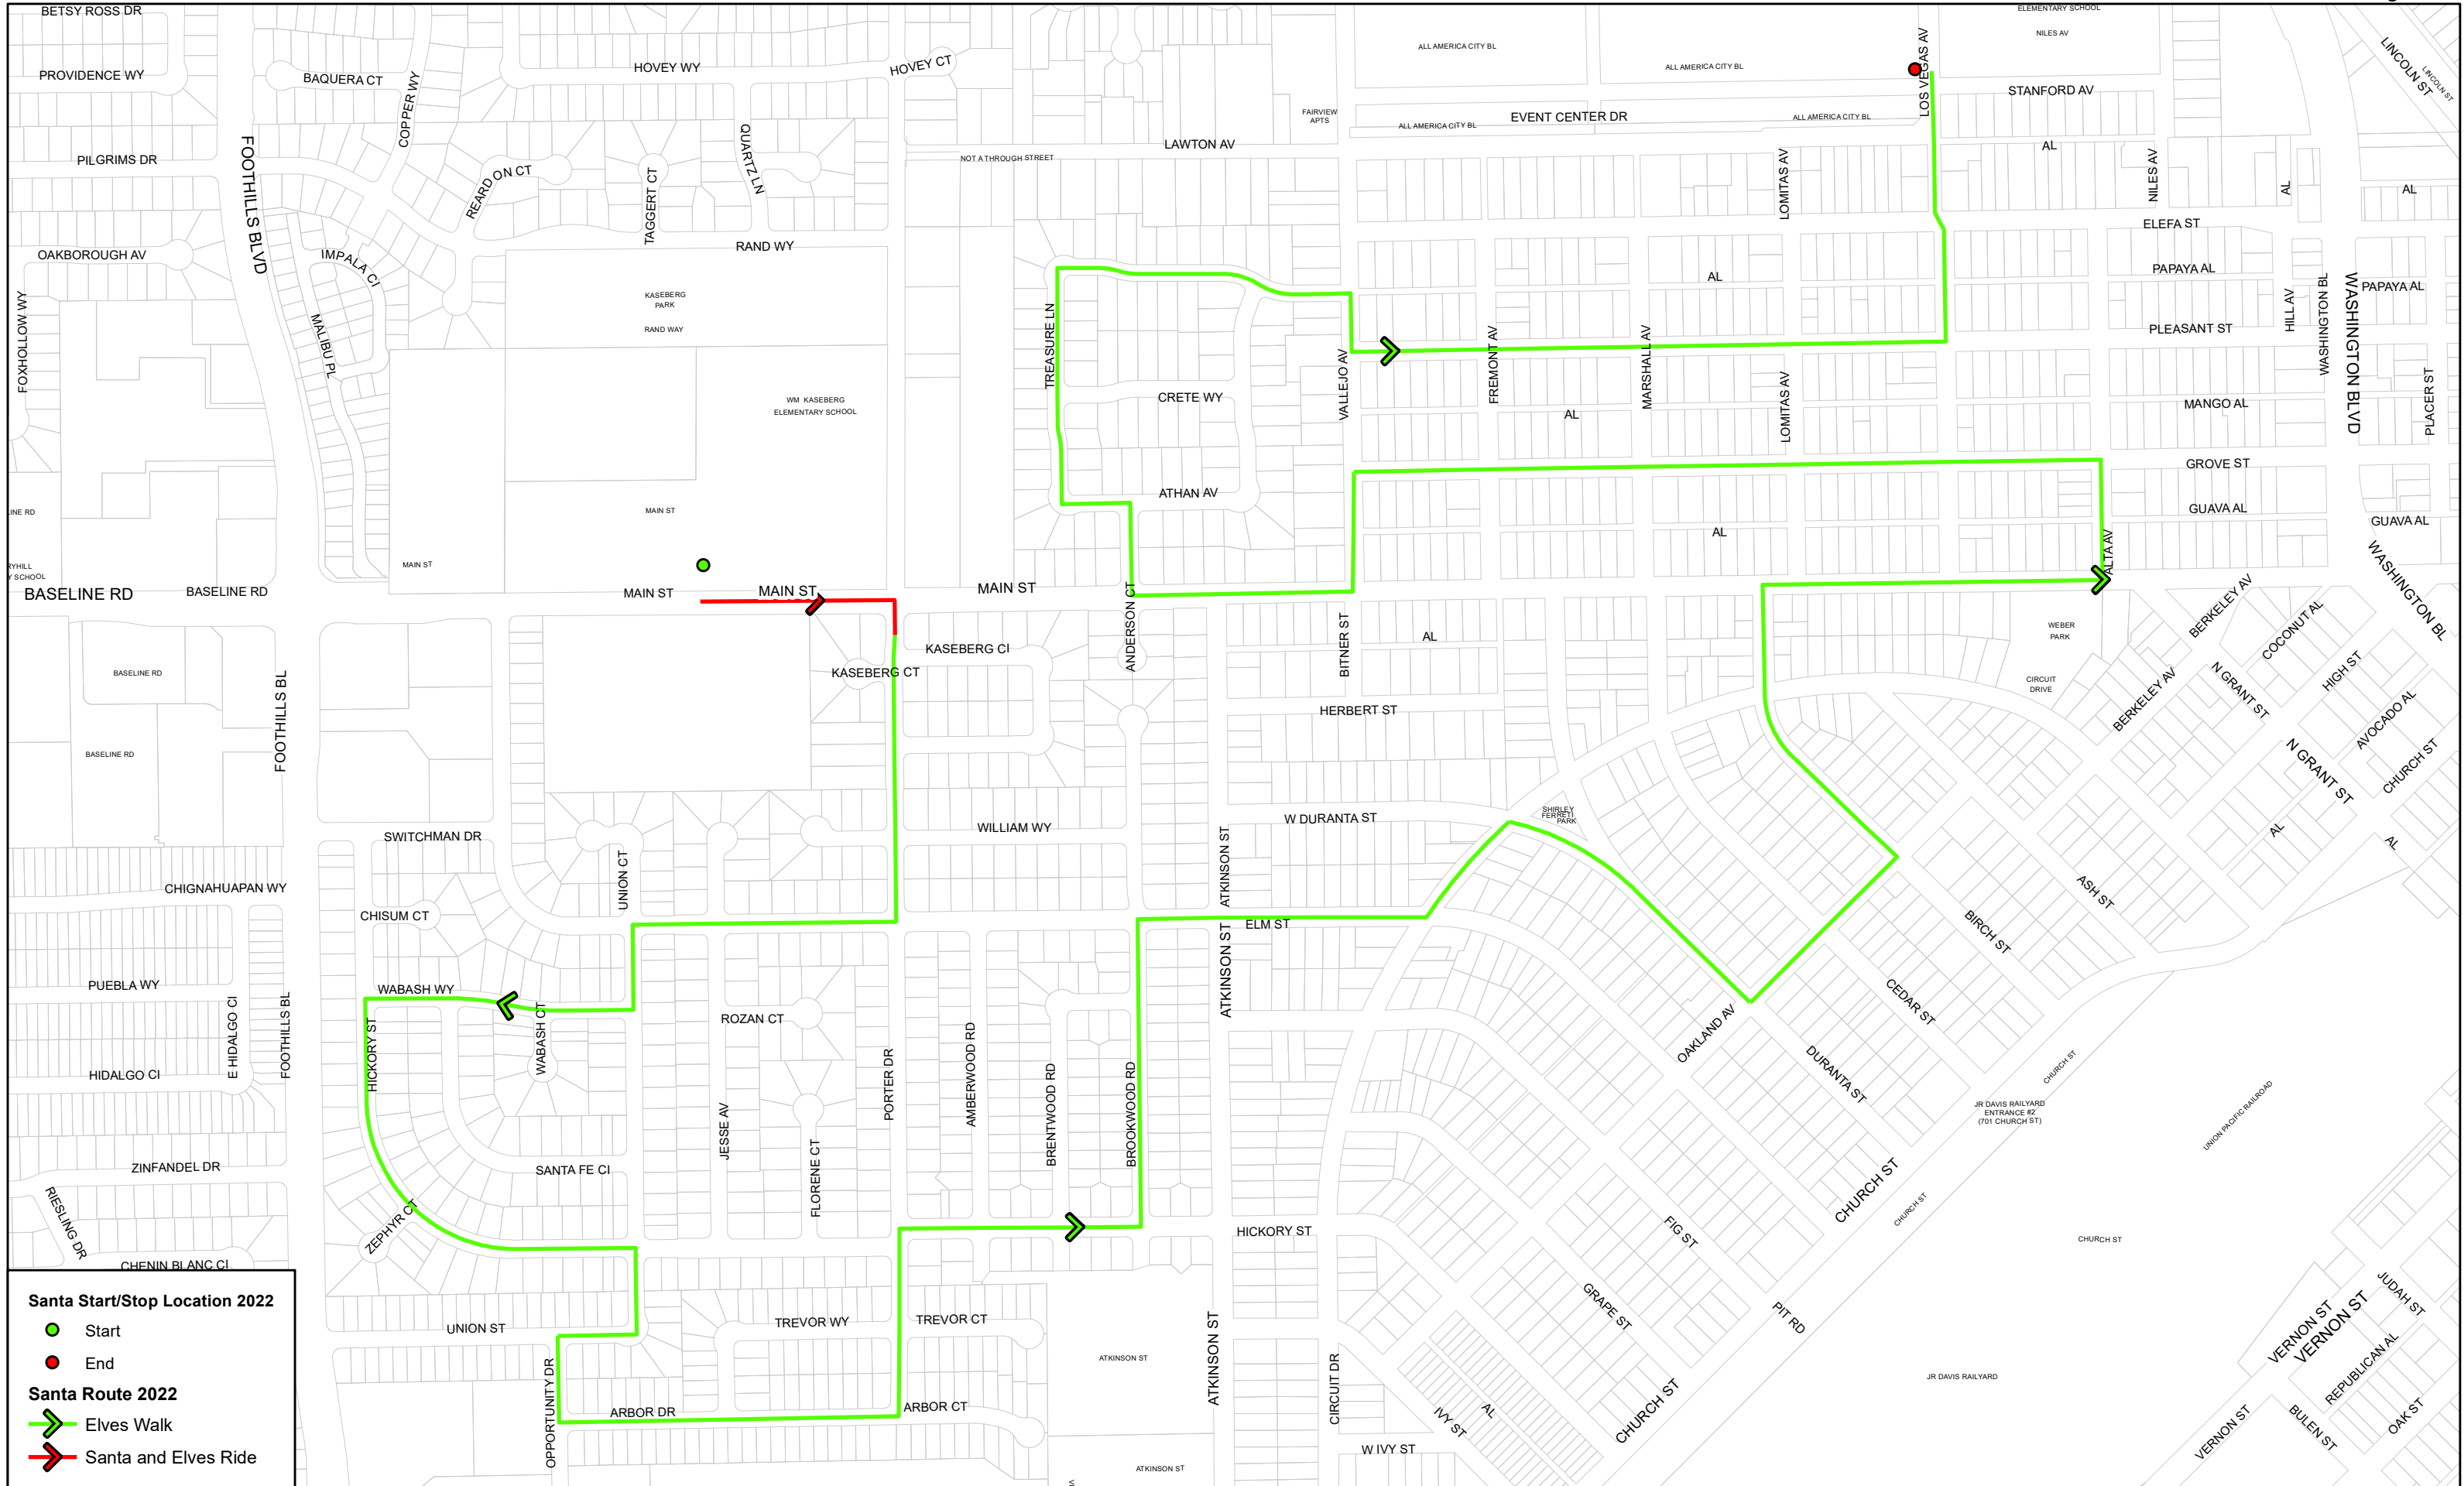

Route No. 6 - Route Name: Roseville Heights/Los Cerritos / 2022 Neighborhood Santa

4 Walking Miles

Santa Start/Stop Location 2022

- Start
- End

Santa Route 2022

- Elves Walk
- Santa and Elves Ride

Route No. 2 - Route Name: Woodcreek Oaks / 2022 Neighborhood Santa

3.9 Walking Miles

Santa Start/Stop Location 2022

- Start
- End

Santa Route 2022

- Elves Walk
- Santa and Elves Ride