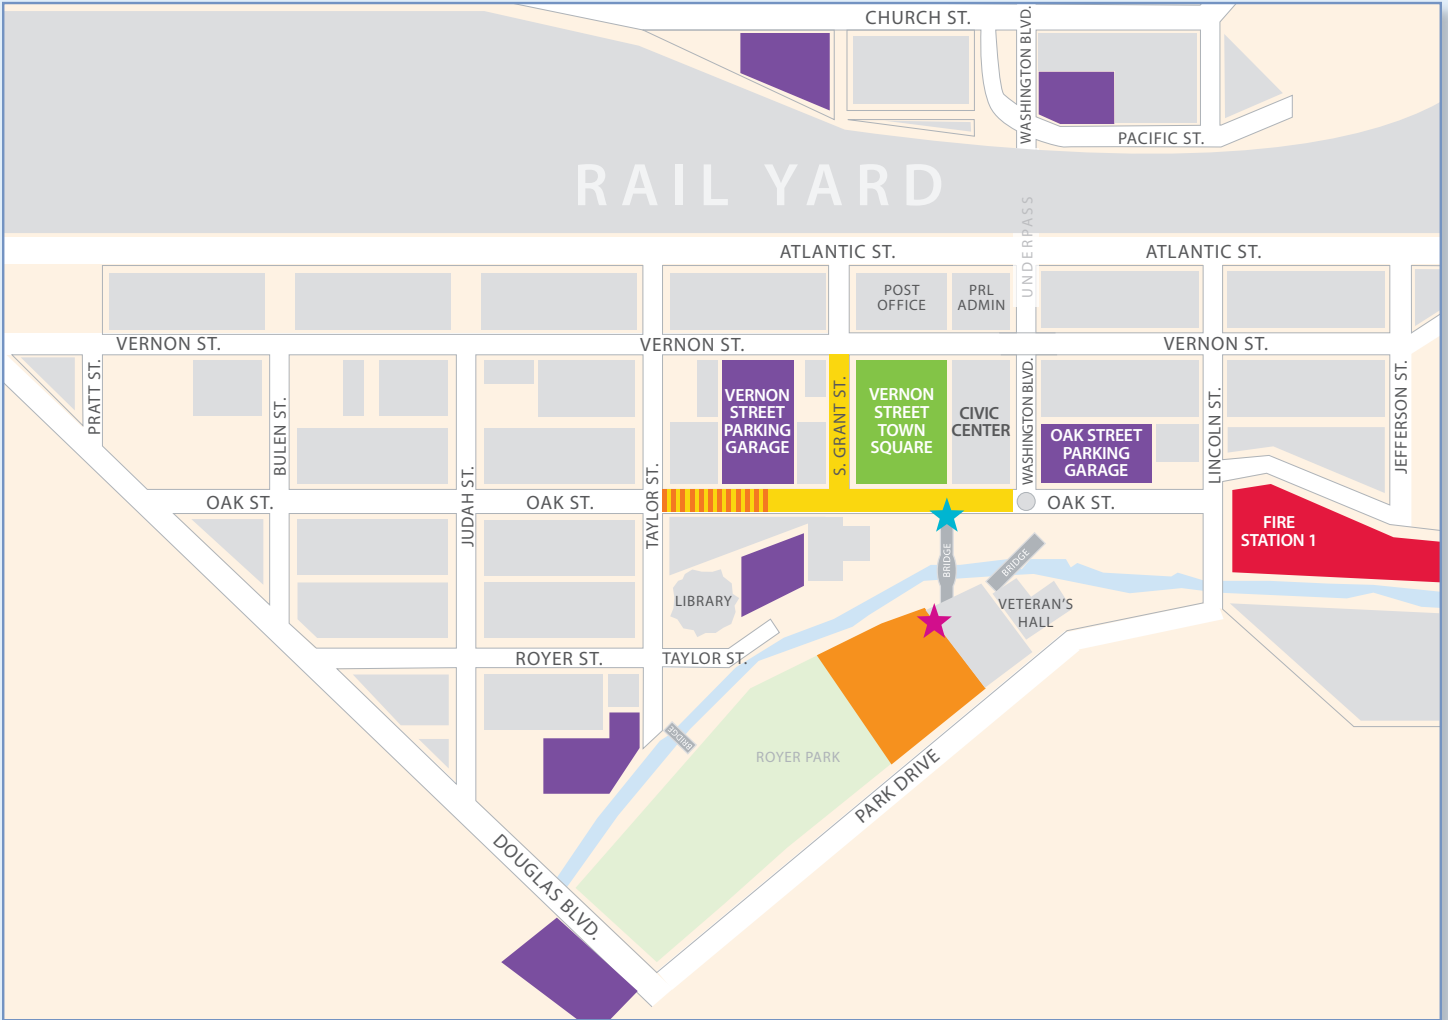

EVENT & PARKING MAP

EVENTS

-  BIKE RIDE
9:30am
-  BRIDGES & TRAIL GRAND OPENING
10:30am
-  FAMILY FEST
11:00am-2:00pm
-  CARNIVAL
11:00am-2:00pm
-  TRUCK EXPLORATION
11:00am-2:00pm
-  FIRE STATION NO. 1 OPEN HOUSE
11:00am-2:00pm
-  ABBAFAB CONCERT
7:30pm

PARKING

-  FREE PARKING LOTS
-  STREET CLOSURE
-  ACCESS FOR PARKING GARAGE ONLY

ADDITIONAL INFORMATION

Oak Street Parking Garage

Cars exiting on Washington Boulevard must turn right (no roundabout access)

Vernon Street Parking Garage

Cars exiting on Oak Street must turn right

To avoid traffic we encourage you to ride your bike or take Roseville Transit to the event.