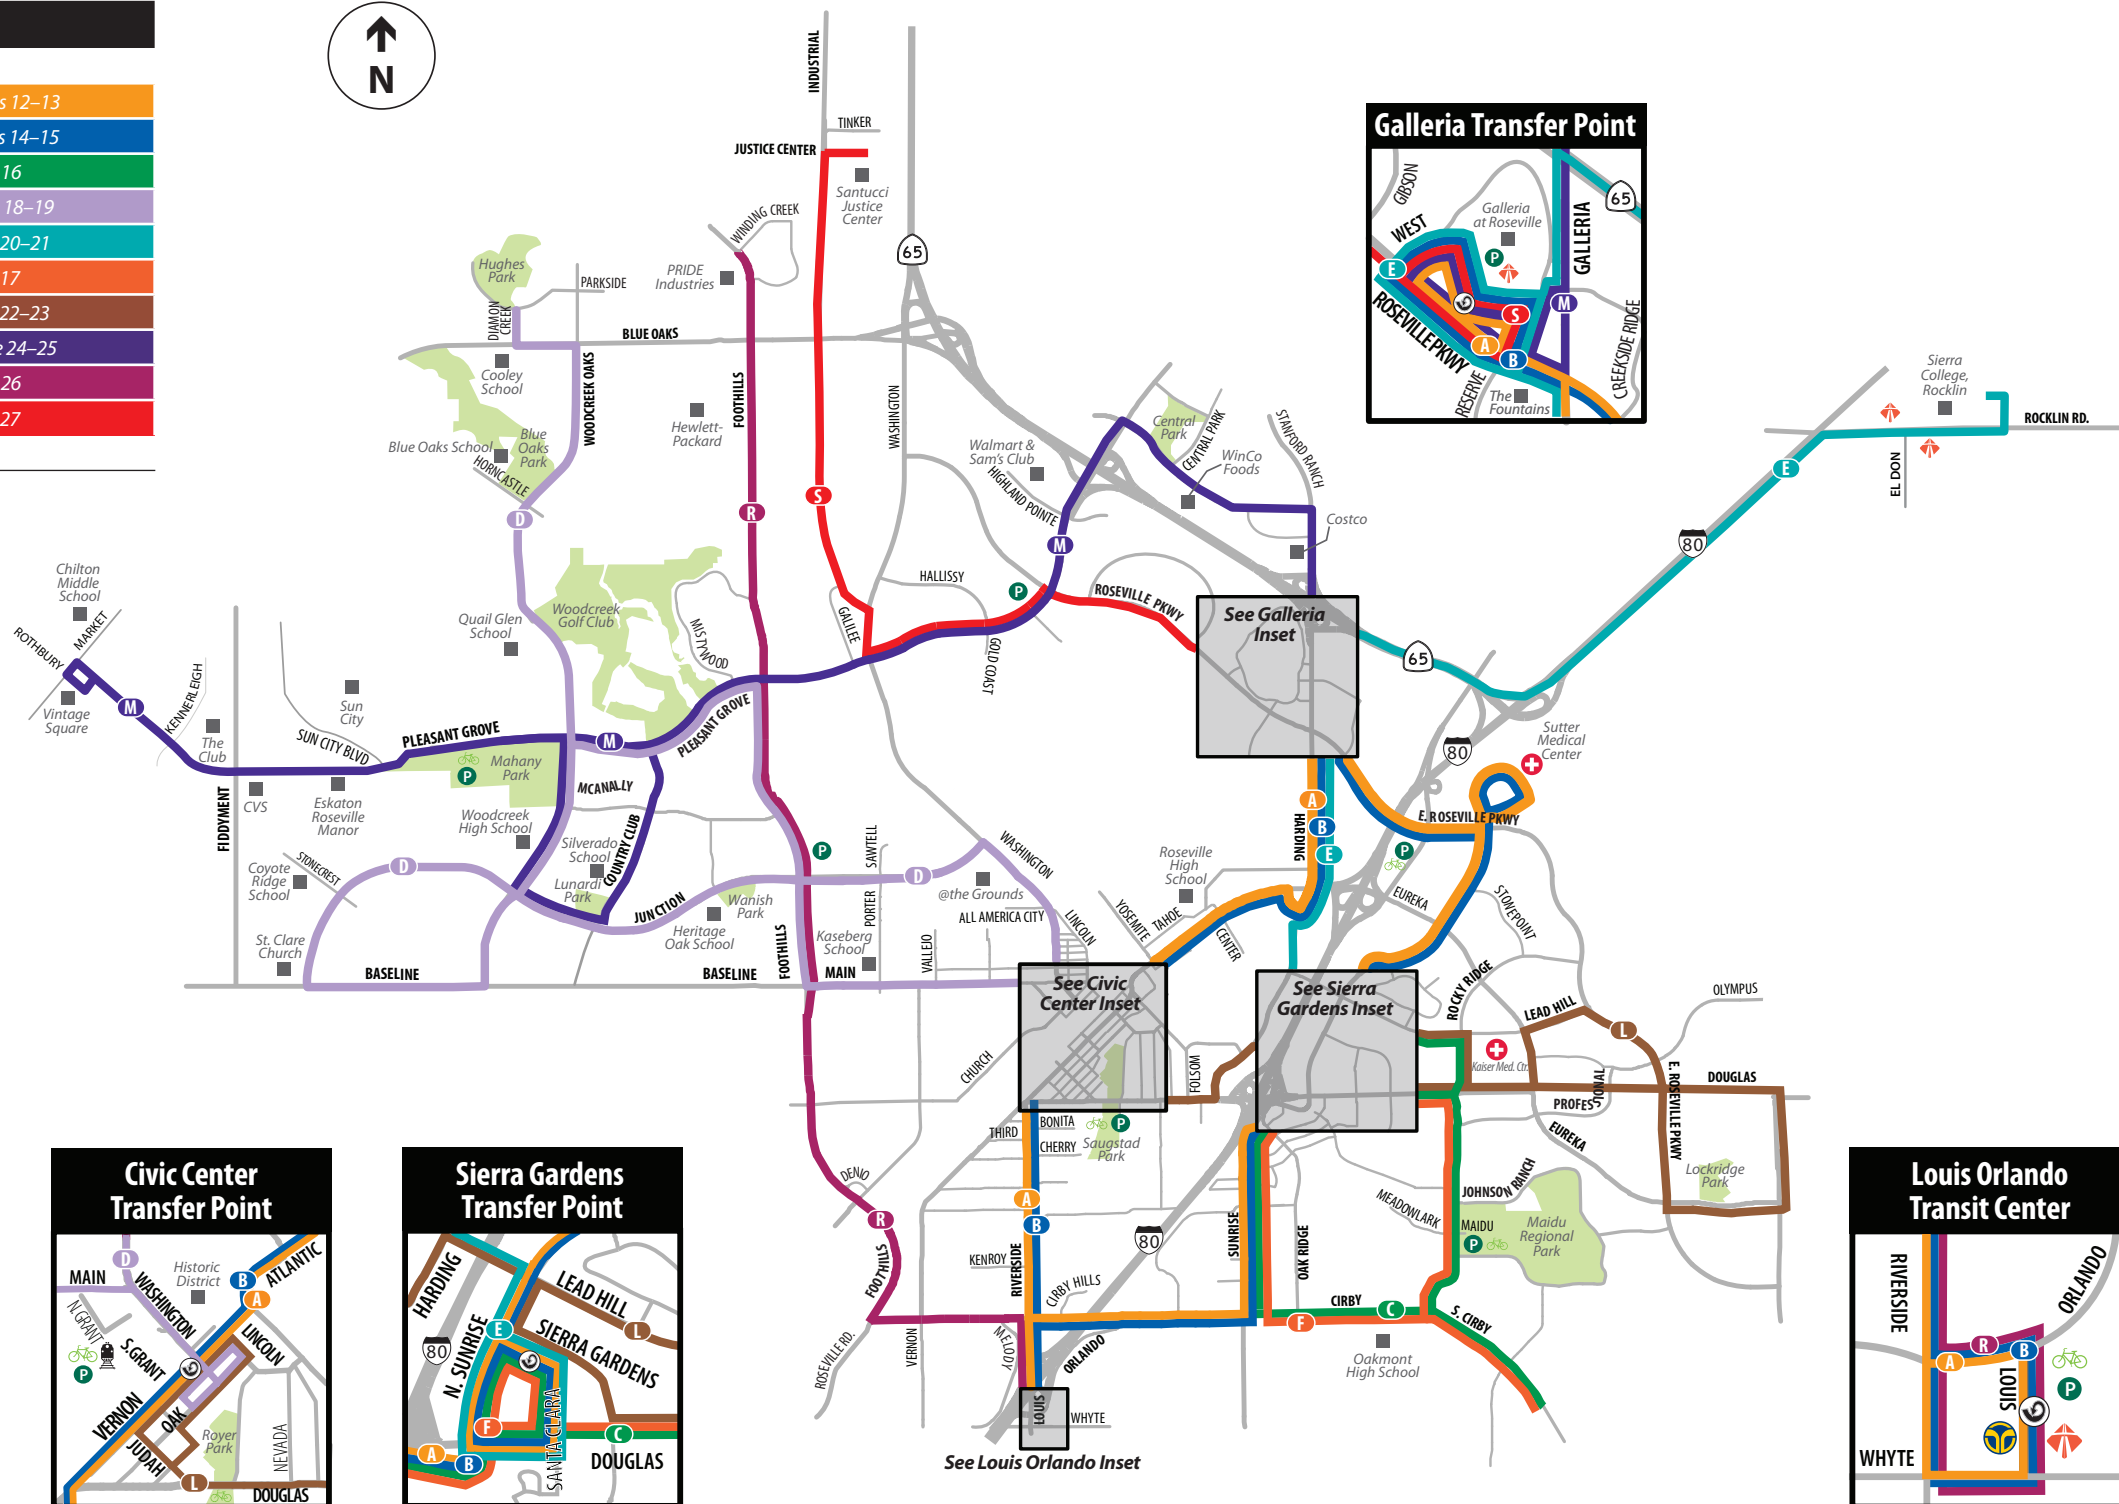

Legend

- Transfer Point
- Placer County Transit
- Sacramento Regional Transit
- Amtrak Station
- Park & Ride Lot
- Bike Lockers

- Route A • See pages 12–13
- Route B • See pages 14–15
- Route C • See page 16
- Route D • See page 18–19
- Route E • See page 20–21
- Route F • See page 17
- Route L • See page 22–23
- Route M • See page 24–25
- Route R • See page 26
- Route S • See page 27

Routes and schedules are subject to change.

Alternate Civic Center Transfer Point

When Vernon Street is closed for special events, the Civic Center Transfer Point moves to the intersection of Oak and S. Grant Streets. Look for official Roseville Transit messages for details.