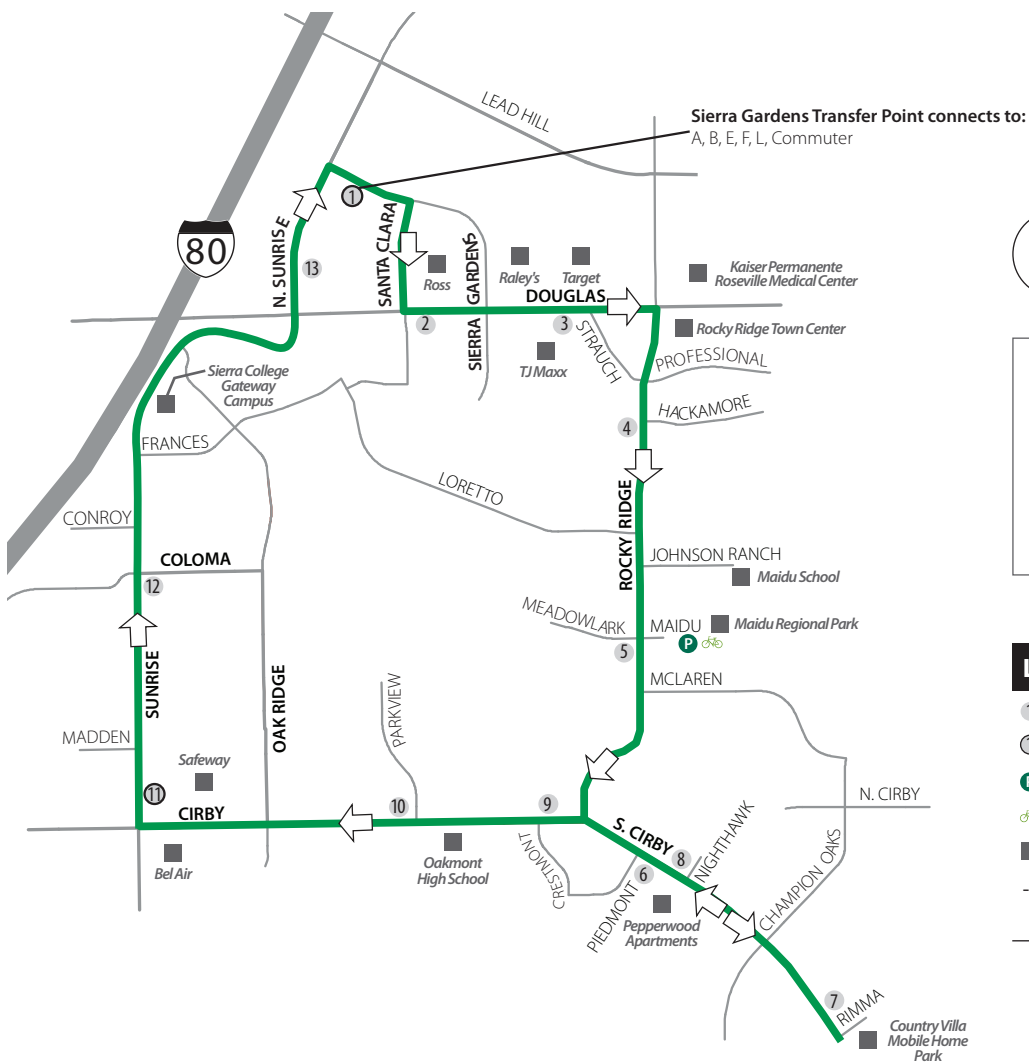

16 LOCAL ROUTE C • Rocky Ridge, Cirby, Sunrise, Sierra Gardens

1	2	3	4	5	6	7	8	9	10	11	12	13	1
DEPART Sierra Gardens Transfer Point	Douglas at Santa Clara	Douglas before Strauch	Rocky Ridge at Hackamore	Rocky Ridge at Meadowlark	S. Cirby past Piedmont	S. Cirby past Rimma	S. Cirby at Nighthawk	Cirby at Rocky Ridge	Cirby at Parkview	DEPART Sunrise at Cirby	Sunrise before Coloma	N. Sunrise past Douglas	ARRIVE Sierra Gardens Transfer Point
6:20 am	-:-	-:-	-:-	-:-	-:-	-:-	-:-	-:-	-:-	6:34 am	-:-	-:-	6:43 am
8:20	-:-	-:-	-:-	-:-	-:-	-:-	-:-	-:-	-:-	8:34	-:-	-:-	8:43
10:20	-:-	-:-	-:-	-:-	-:-	-:-	-:-	-:-	-:-	10:34	-:-	-:-	10:43
12:20 pm	-:-	-:-	-:-	-:-	-:-	-:-	-:-	-:-	-:-	12:34 pm	-:-	-:-	12:43 pm
2:20	-:-	-:-	-:-	-:-	-:-	-:-	-:-	-:-	-:-	2:34	-:-	-:-	2:43
4:20	-:-	-:-	-:-	-:-	-:-	-:-	-:-	-:-	-:-	4:34	-:-	-:-	4:43
6:20	-:-	-:-	-:-	-:-	-:-	-:-	-:-	-:-	-:-	6:34	-:-	-:-	6:43

Monday–Friday
service operates
every other hour,
6:20 a.m. – 6:43 p.m.

This route does not
operate on weekends.