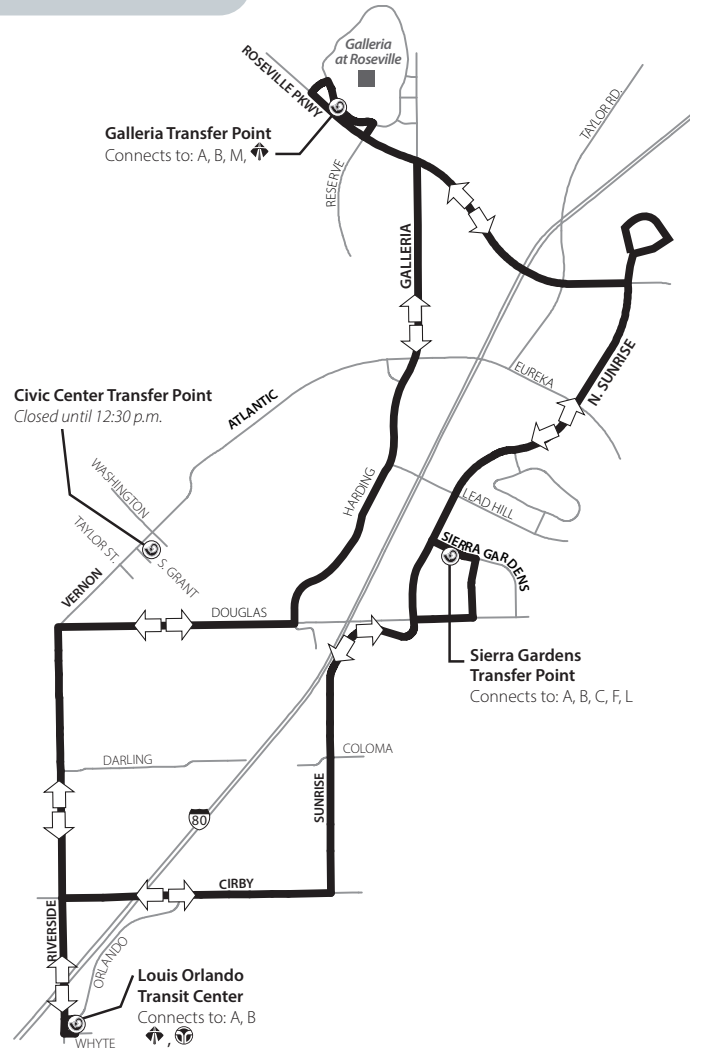

Roseville Transit Routes to Deviate During Holiday Parade

Until 12:30 p.m. on Saturday, November 19

- Civic Center Transfer Point is temporarily closed
- Local Routes A, B, D, L, and Dial-A-Ride deviate from their normal routes. See maps.
- Call (916 or 530) 745-7560 for transit assistance

Local Routes A & B Deviation

Local Route D Deviation

Get real-time arrival information

roseville.ca.us/BusTracker

Local Route L Deviation

Legend

- ⊙ Transfer Point
- ↔ Placer County Transit
- ⊙ Sacramento Regional Transit