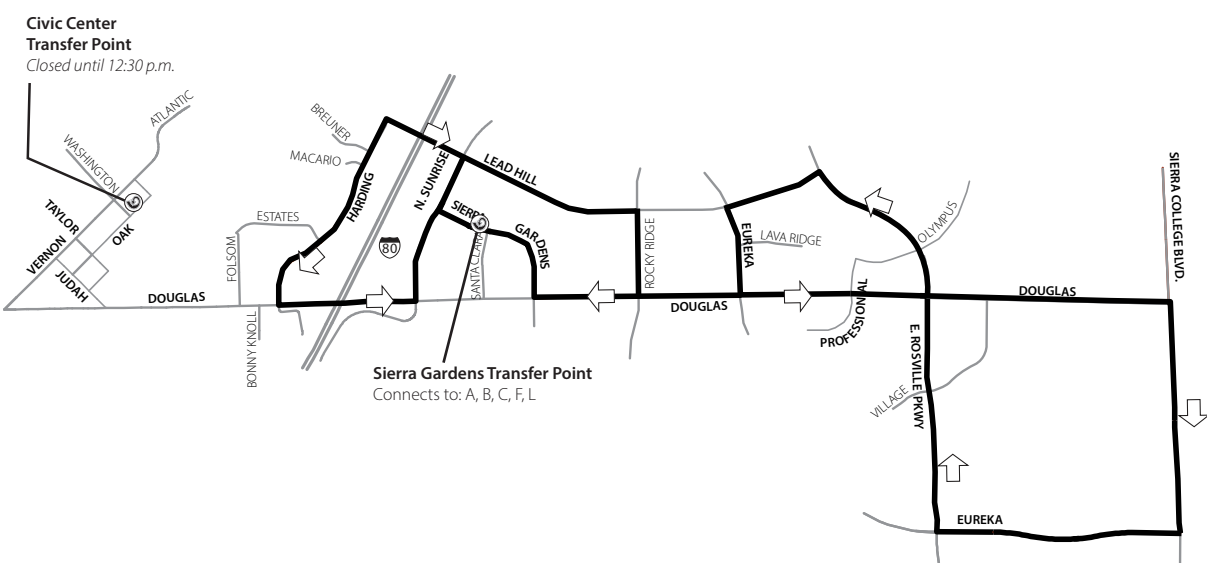

Roseville Transit Routes to Deviate During Holiday Parade

Until 12:30 p.m. on Saturday, November 19

- Civic Center Transfer Point is temporarily closed
- Local Routes A, B, D, L, and Dial-A-Ride deviate from their normal routes. See maps.
- Call (916 or 530) 745-7560 for transit assistance

Local Routes A & B Deviation

Local Route D Deviation

Get real-time arrival information

roseville.ca.us/BusTracker

Local Route L Deviation

Legend

- ⊙ Transfer Point
- ↔ Placer County Transit
- ⊙ Sacramento Regional Transit