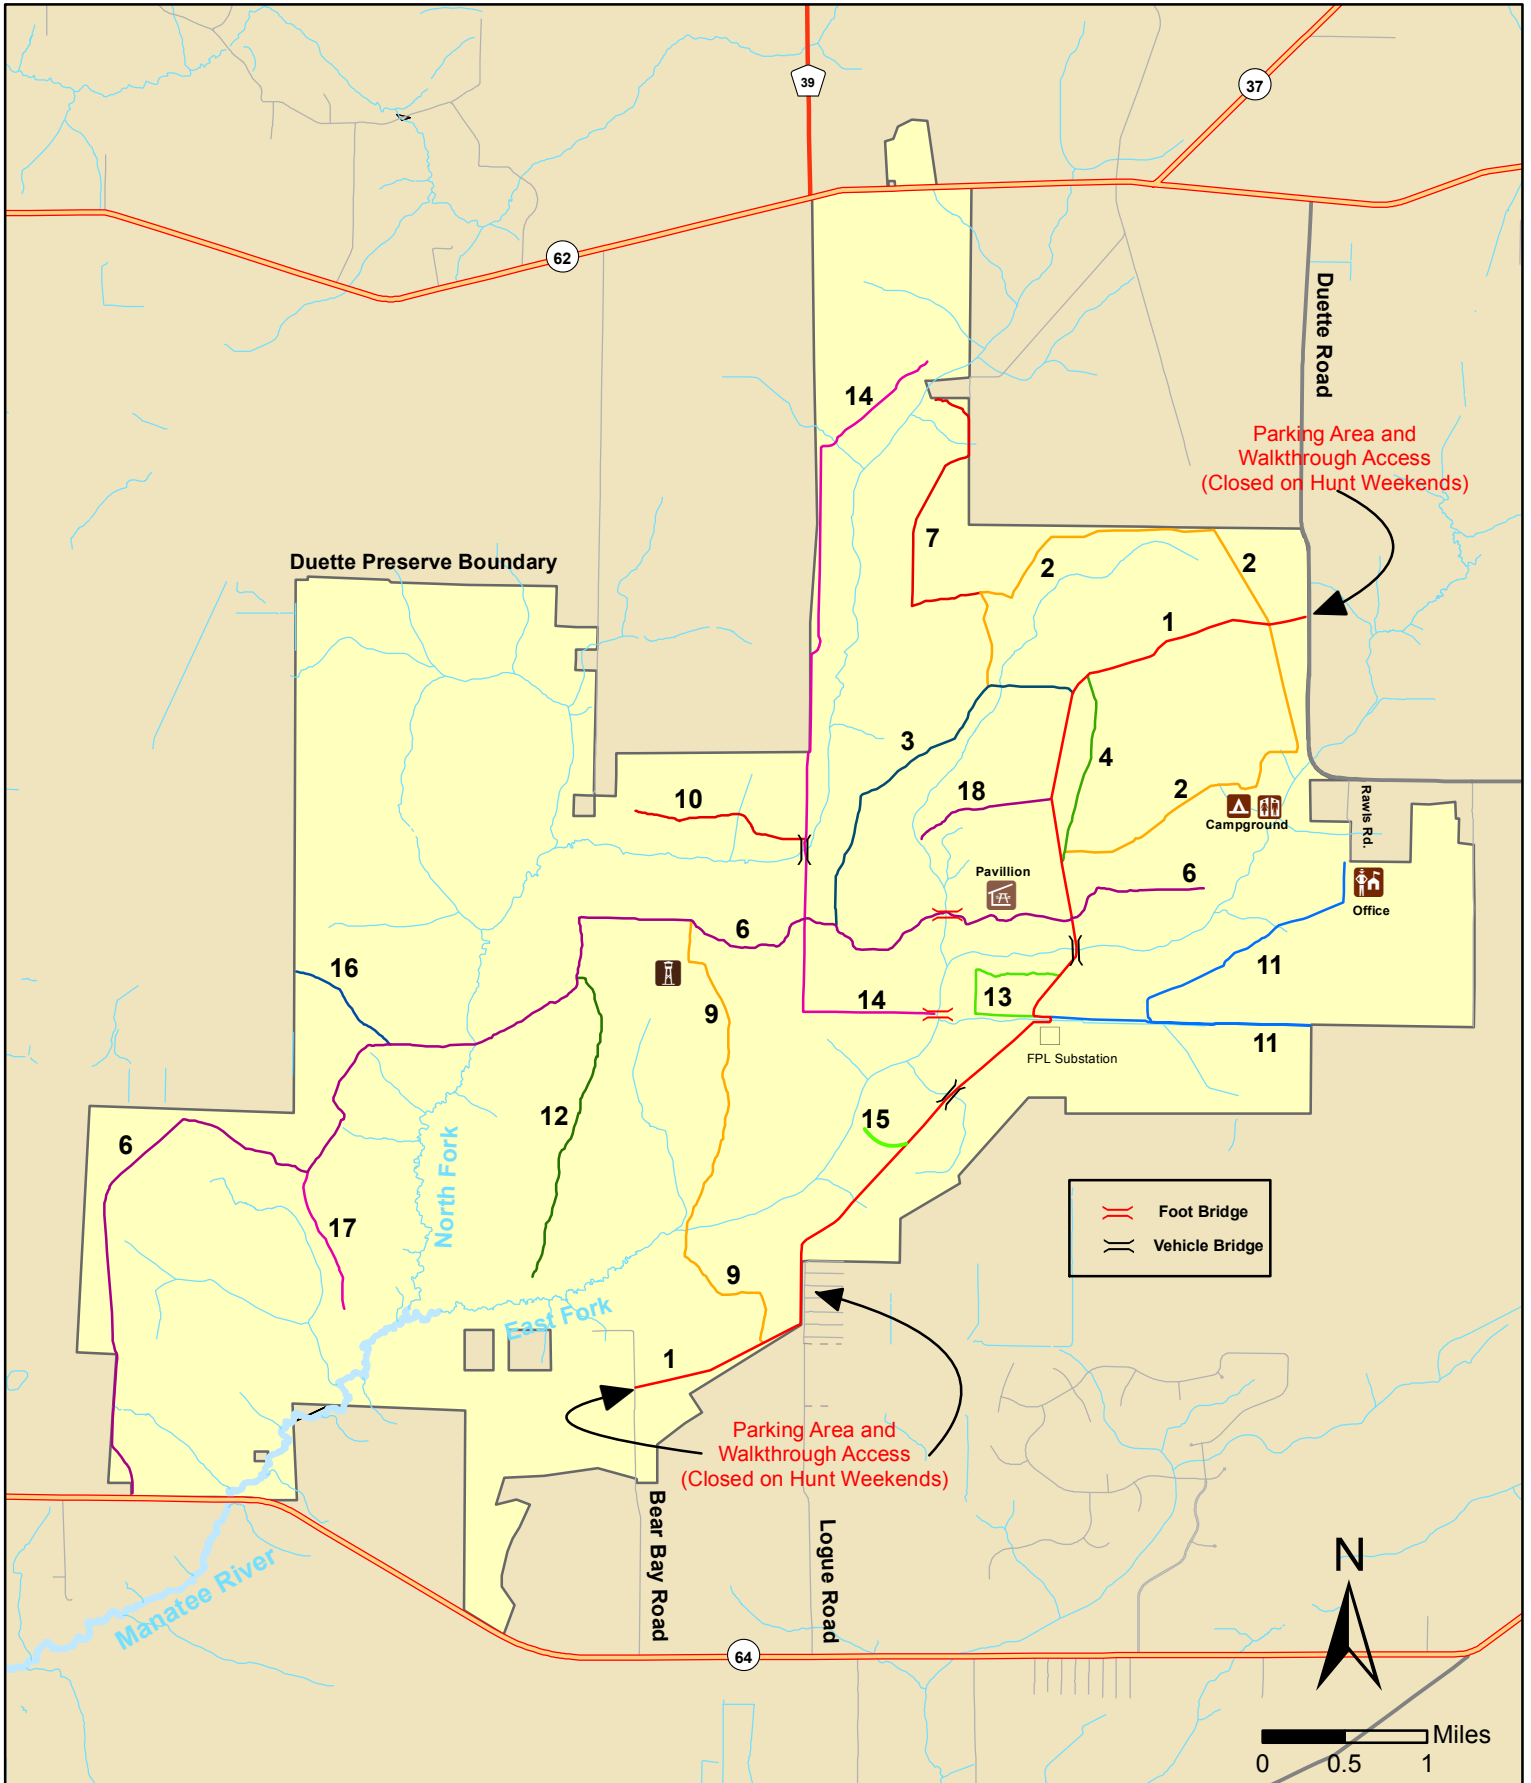

DUETTE PRESERVE TRAIL MAP

2649 Rawls Road
 Duette, Florida 34219
 (941) 737-2661

Trail locations are approximate

MANATEE COUNTY
BOARD OF COUNTY COMMISSIONERS
PARKS AND NATURAL RESOURCES DEPARTMENT