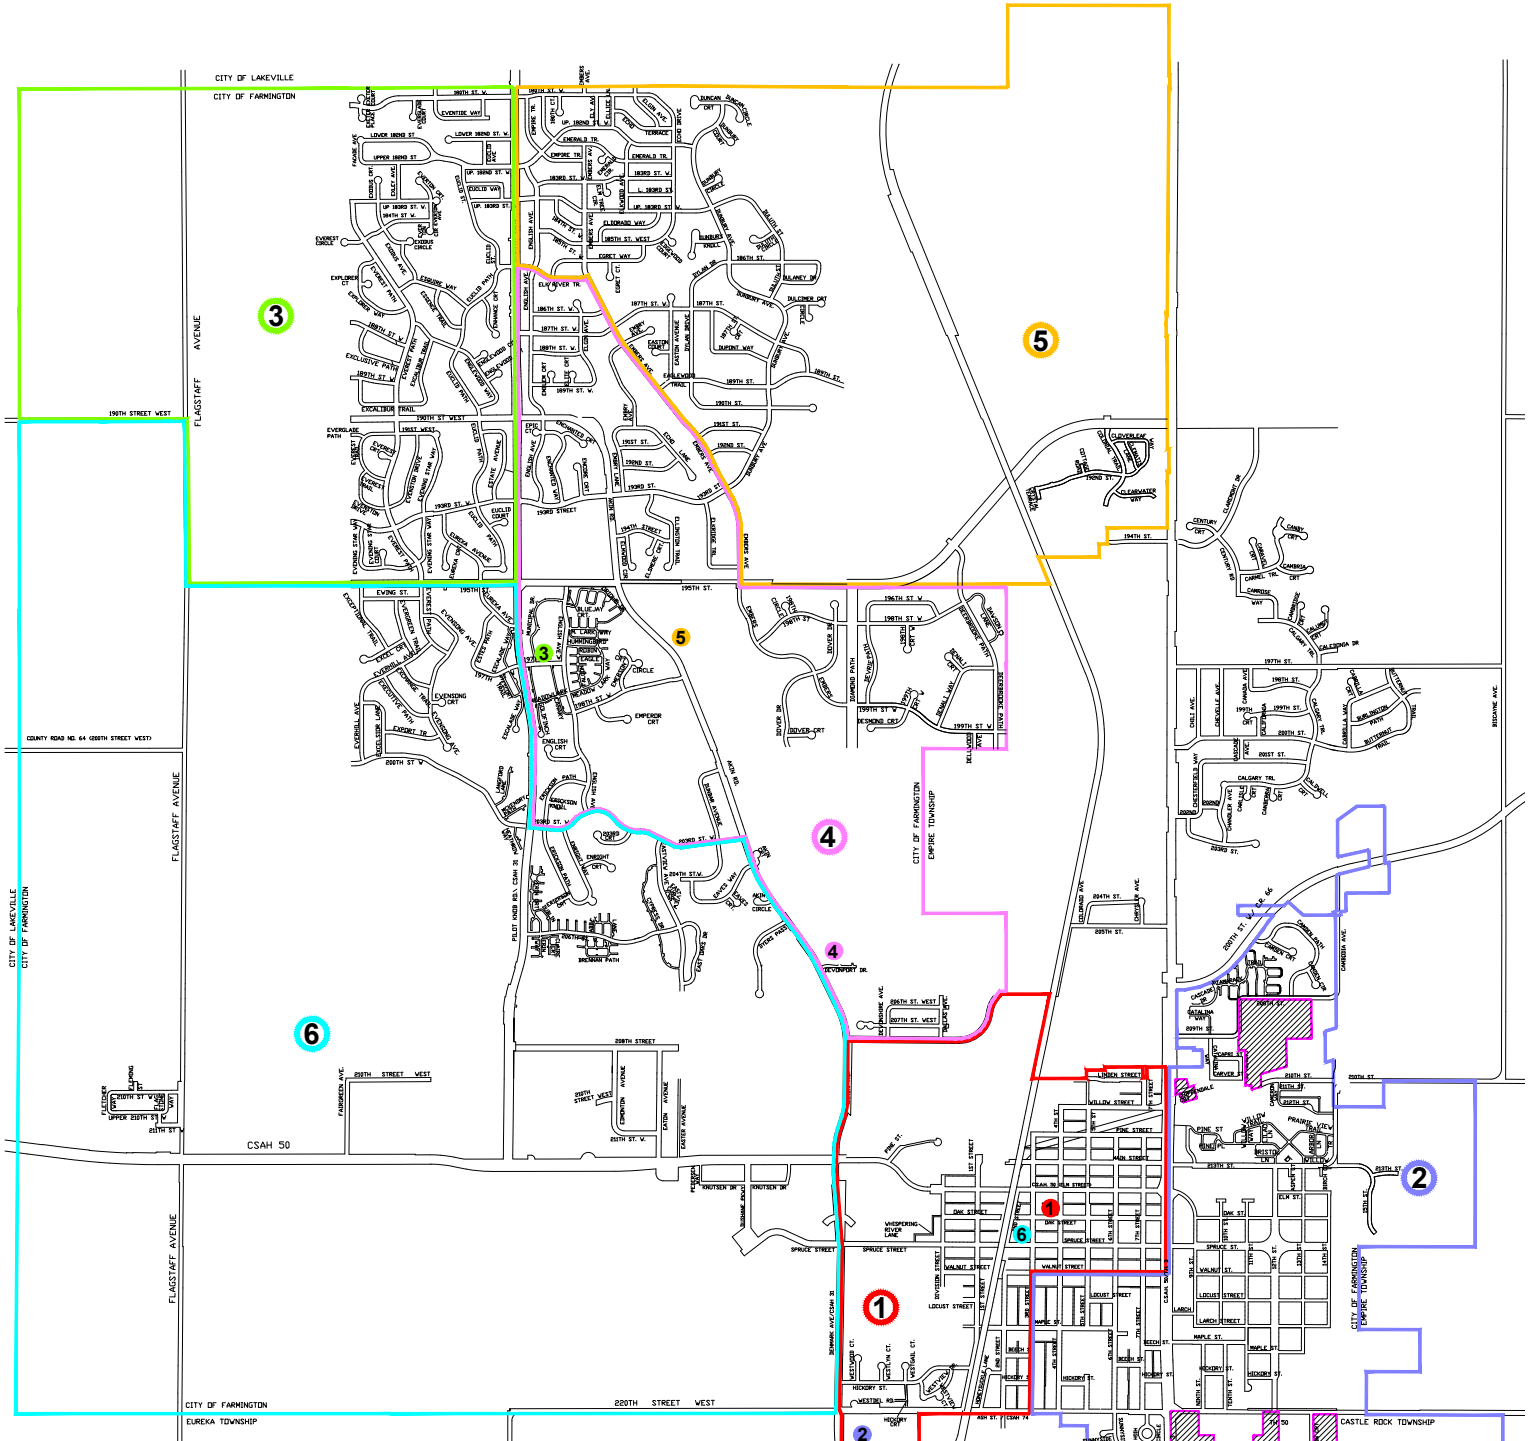

# CITY OF FARMINGTON POLLING LOCATIONS

## PRECINCT / POLLING LOCATION

- ①** ① RAMBLING RIVER CENTER, 325 OAK ST
- ②** ② CHURCH OF ST MICHAEL, 22120 DENMARK AVE
- ③** ③ FARMINGTON MAINTENANCE FACILITY, 19650 MUNICIPAL DR
- ④** ④ FARMINGTON LUTHERAN CHURCH, 20600 AKIN RD
- ⑤** ⑤ BIBLE BAPTIST CHURCH, 19700 AKIN RD
- ⑥** ⑥ FARMINGTON CITY HALL, 430 3RD ST