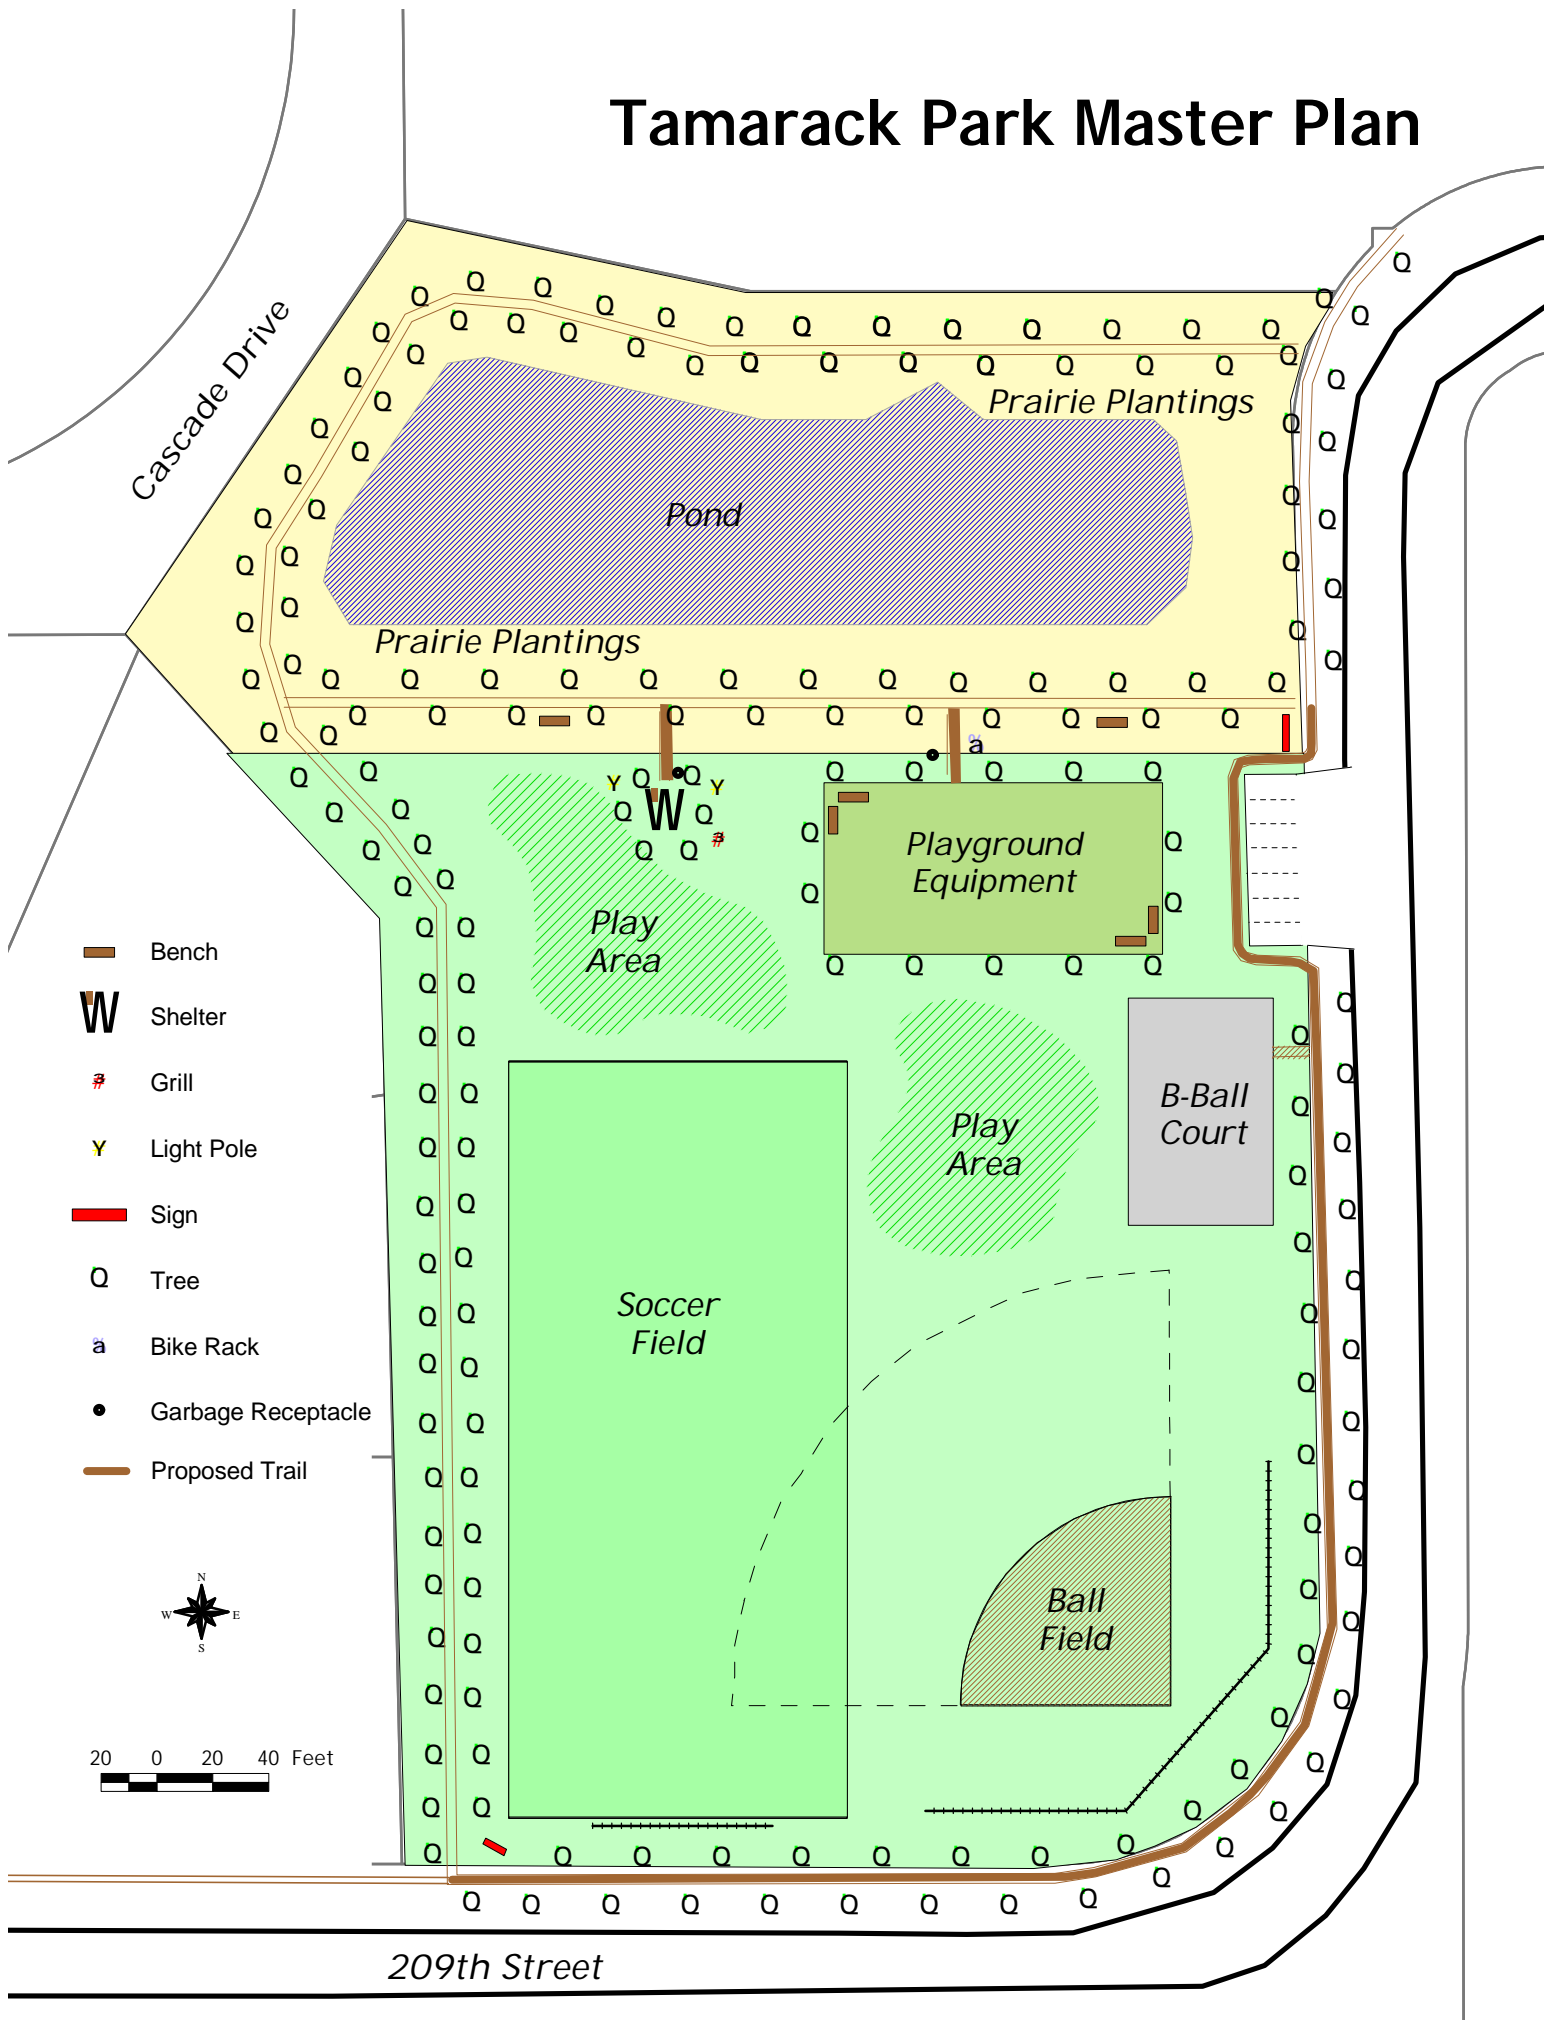

Tamarack Park Master Plan

-  Bench
-  Shelter
-  Grill
-  Light Pole
-  Sign
-  Tree
-  Bike Rack
-  Garbage Receptacle
-  Proposed Trail

209th Street