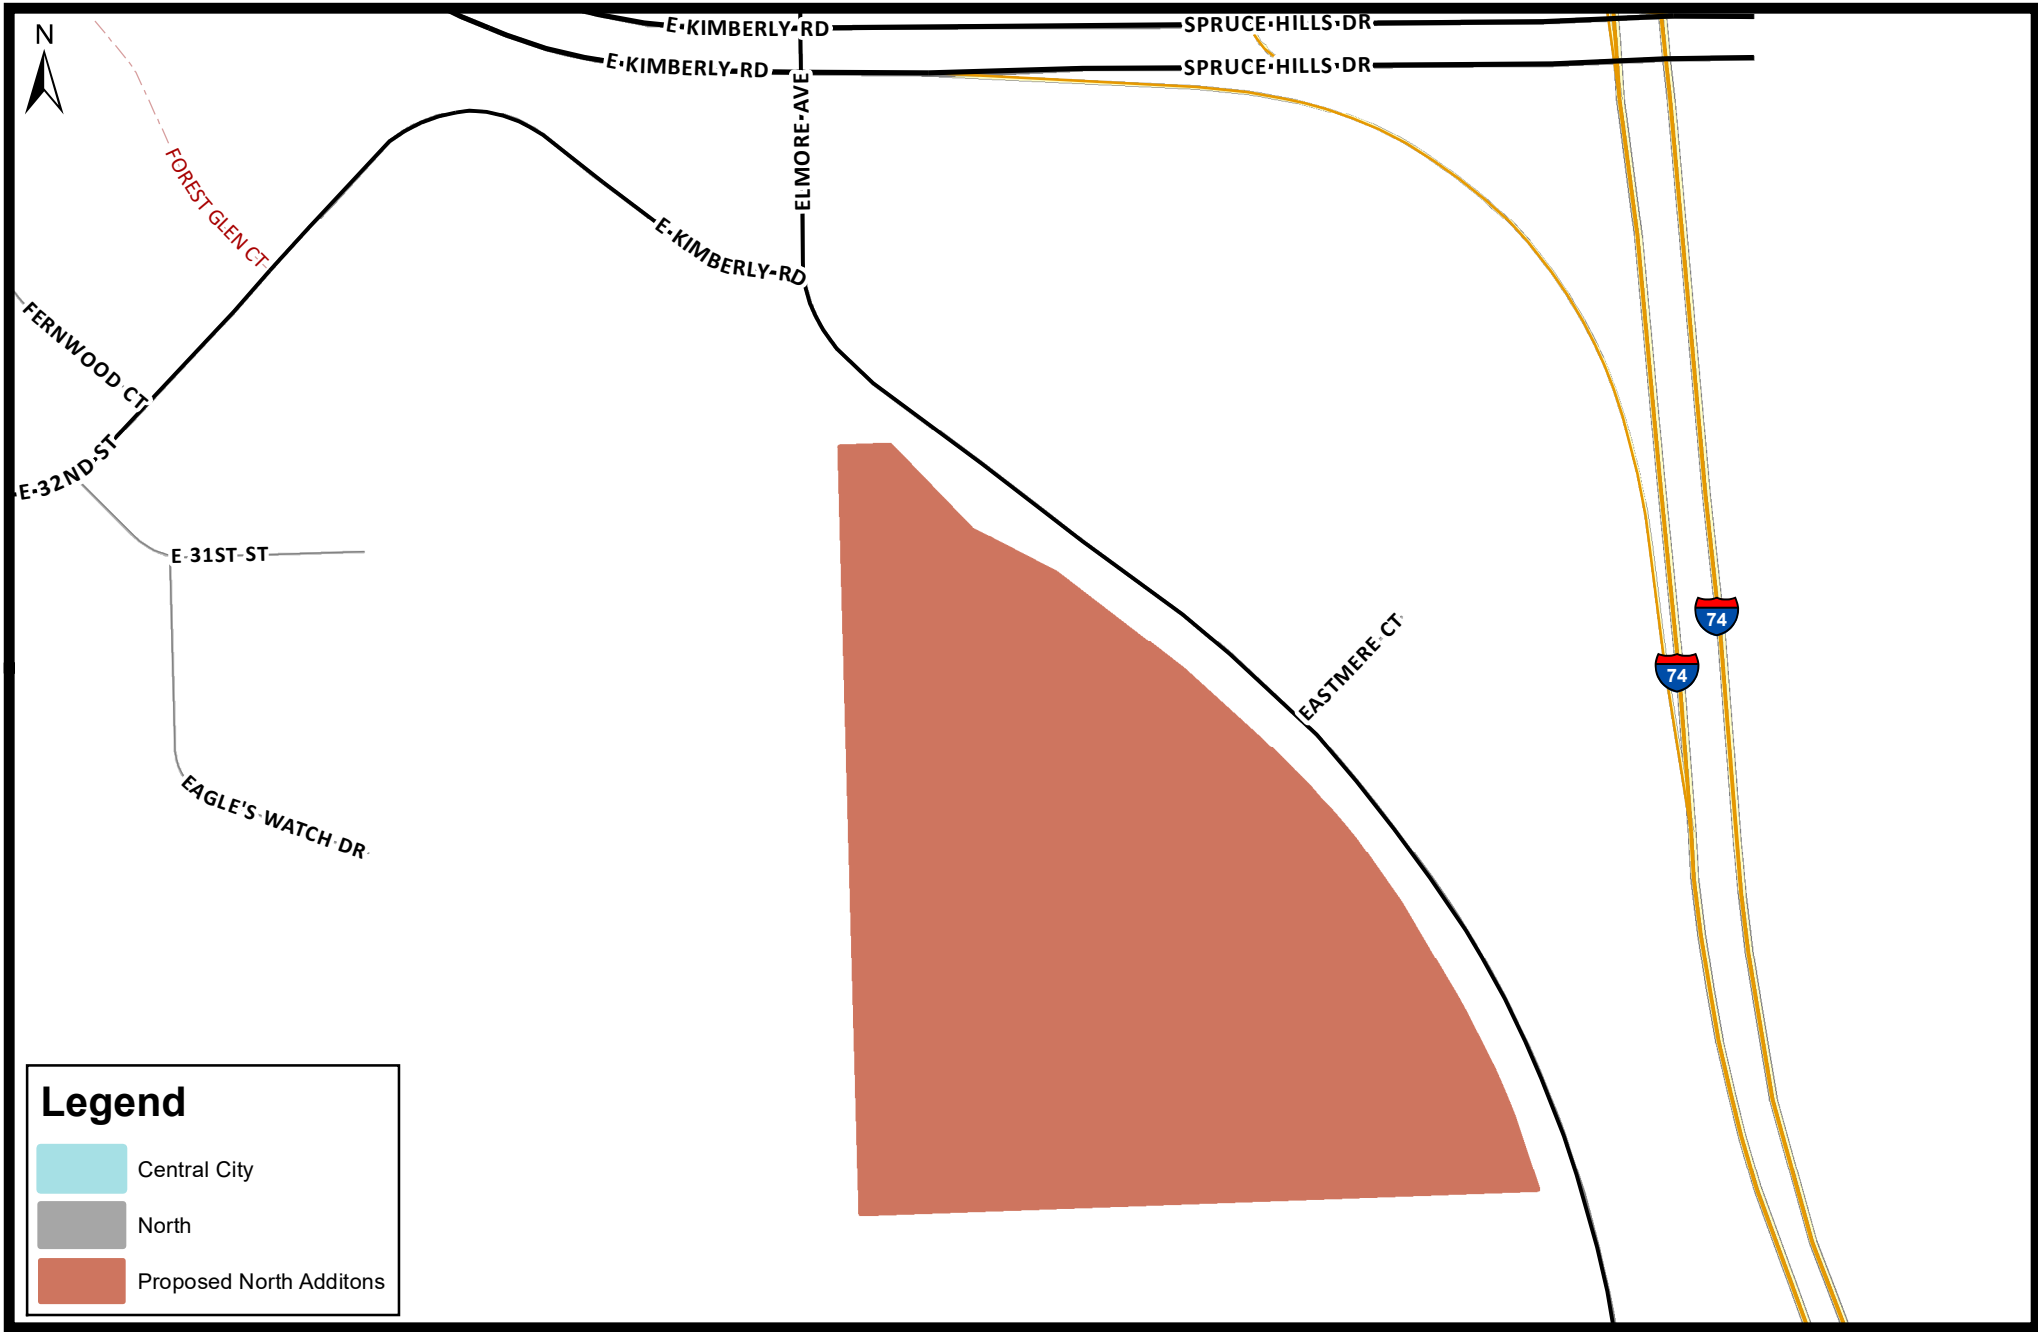

# Proposed North Additions Subset Area 4

## Legend

- Central City
- North
- Proposed North Additions

0 0.0425 0.085 0.17 Miles