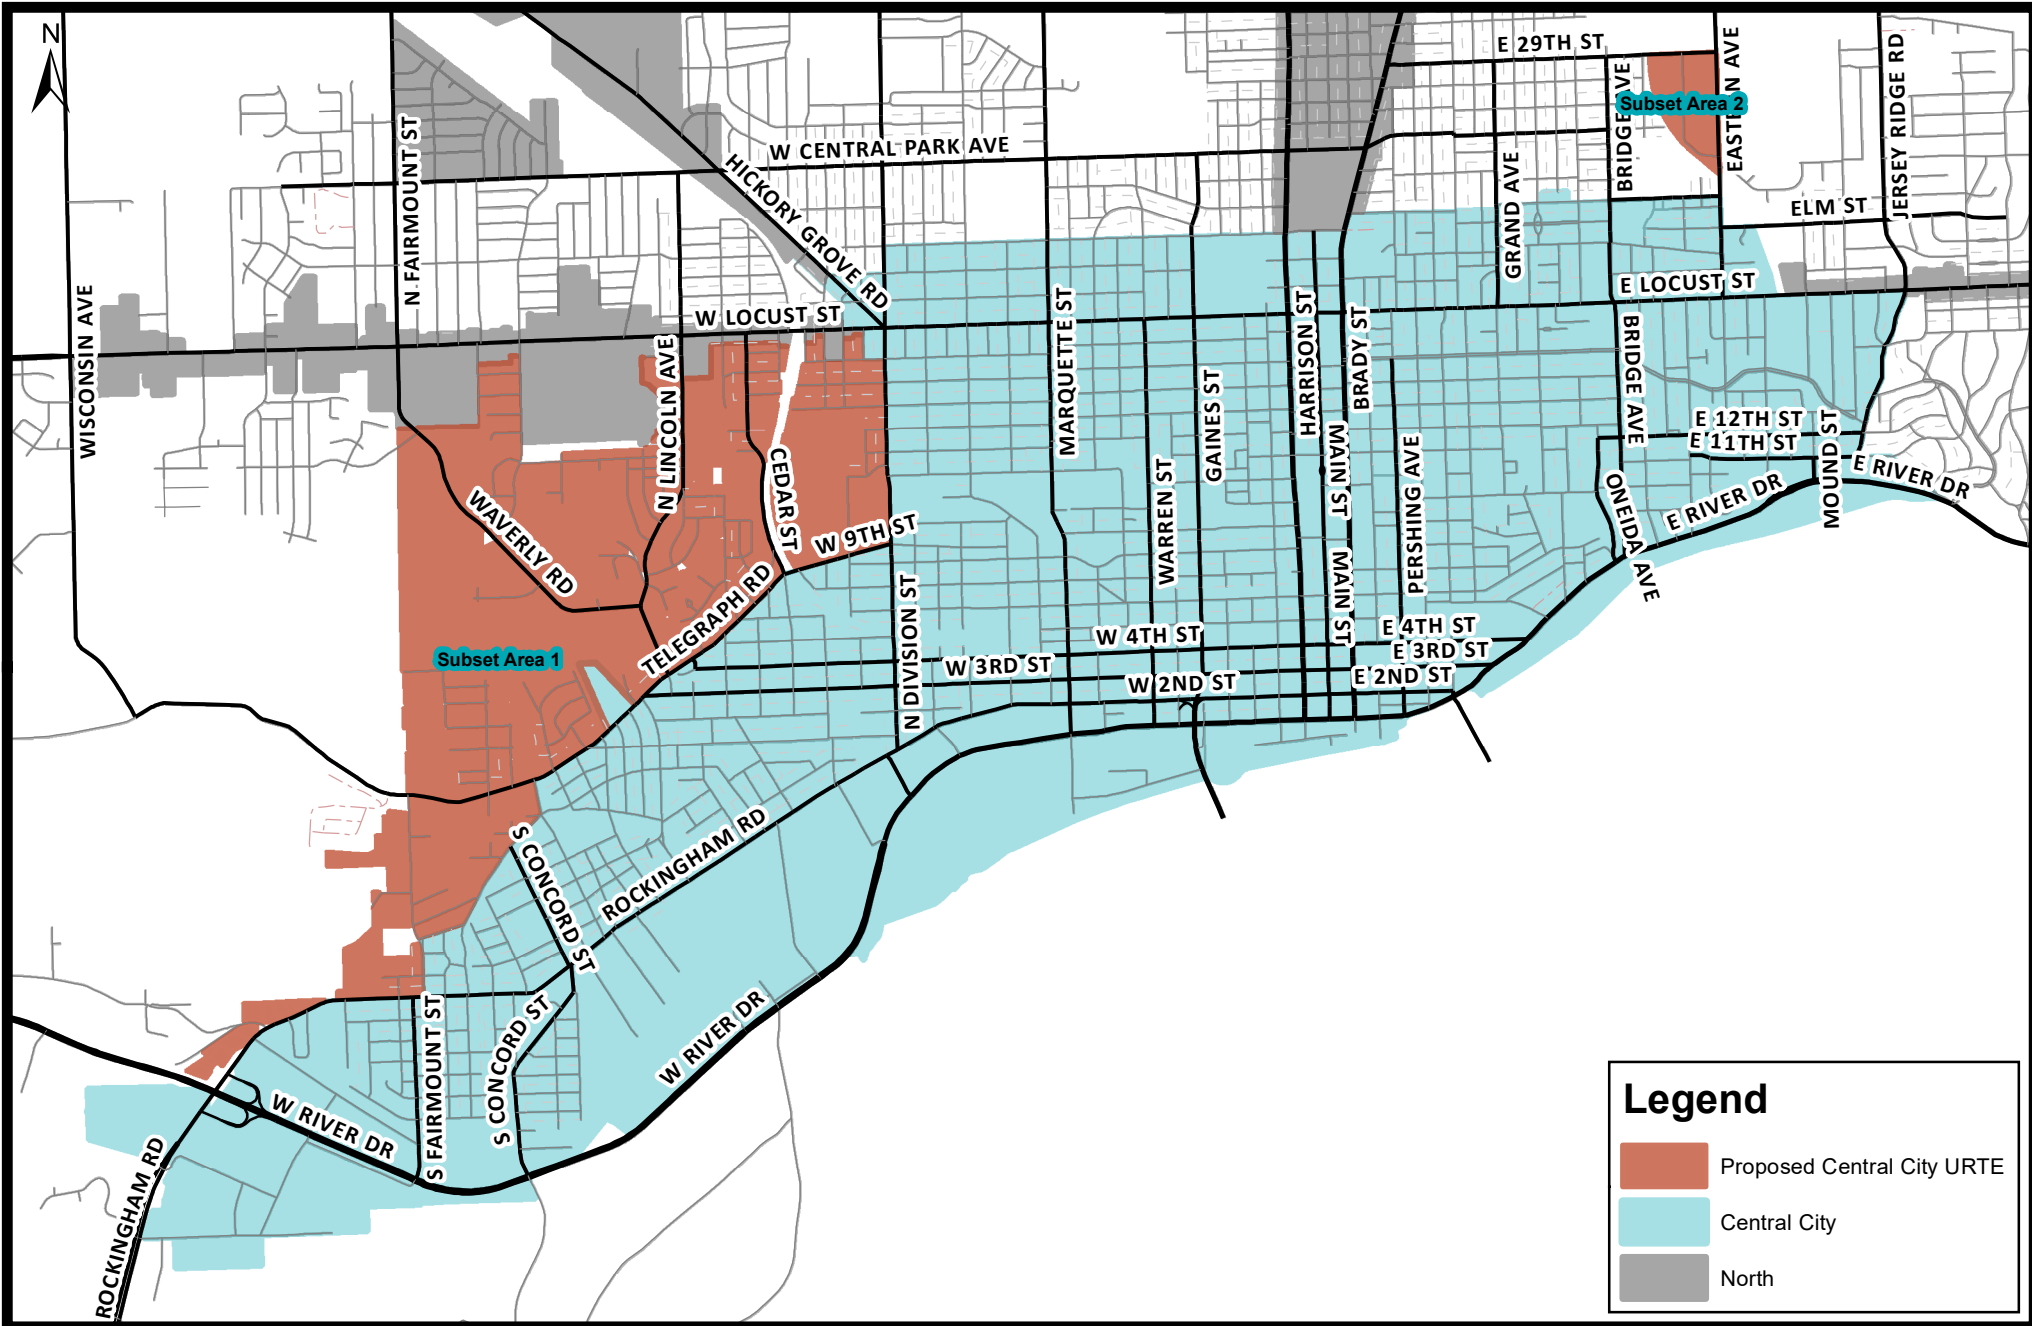

Proposed Central City Additions

Legend

- Proposed Central City URTE
- Central City
- North

0 0.375 0.75 1.5 Miles