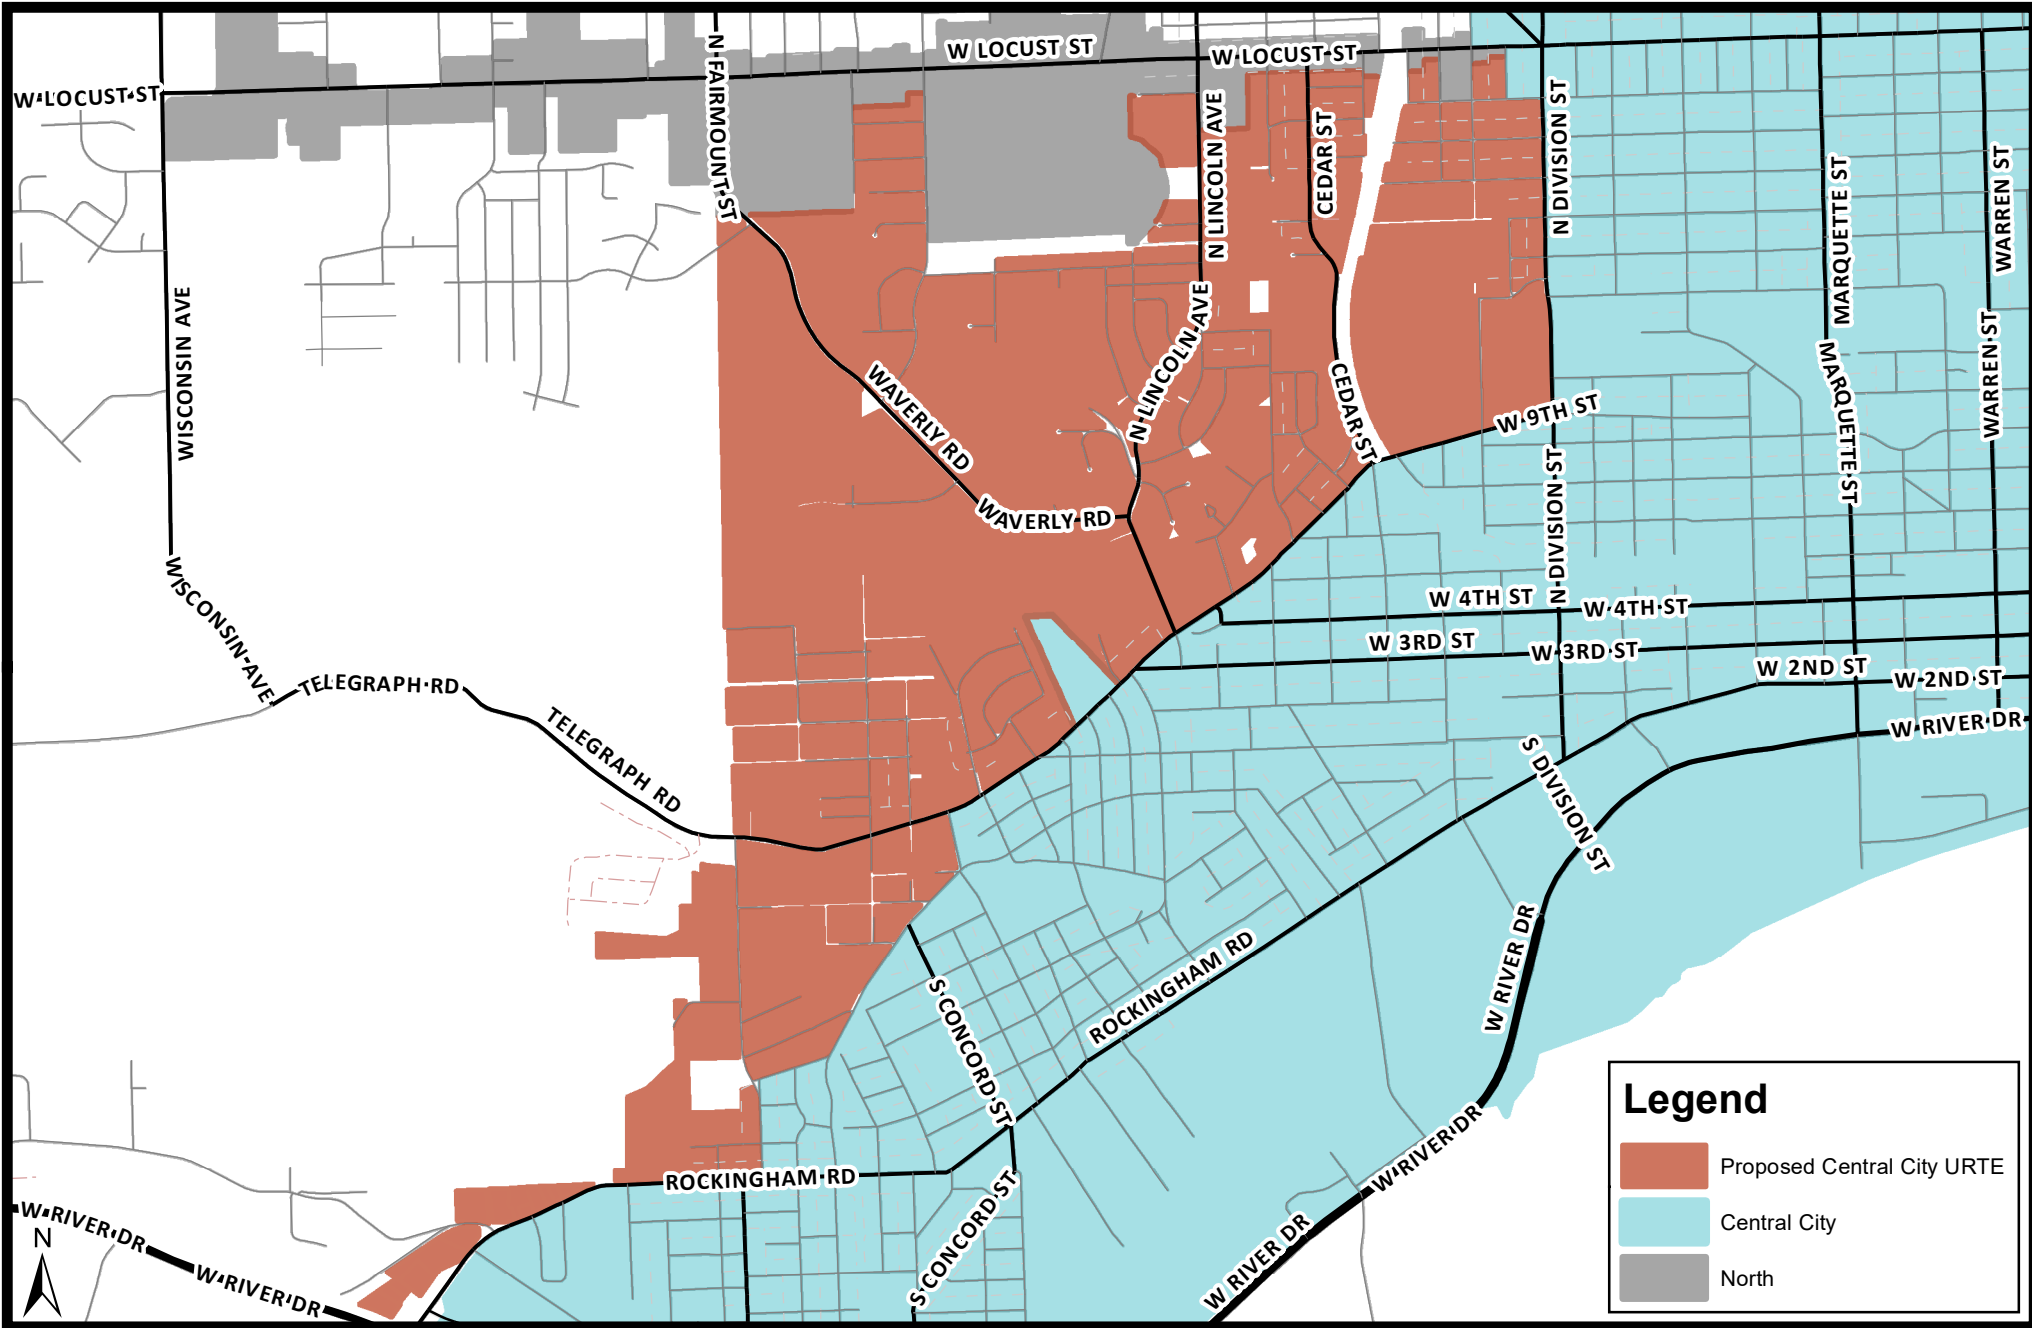

Proposed Central City Additions Subset Area 1

Legend

- Proposed Central City URTE
- Central City
- North