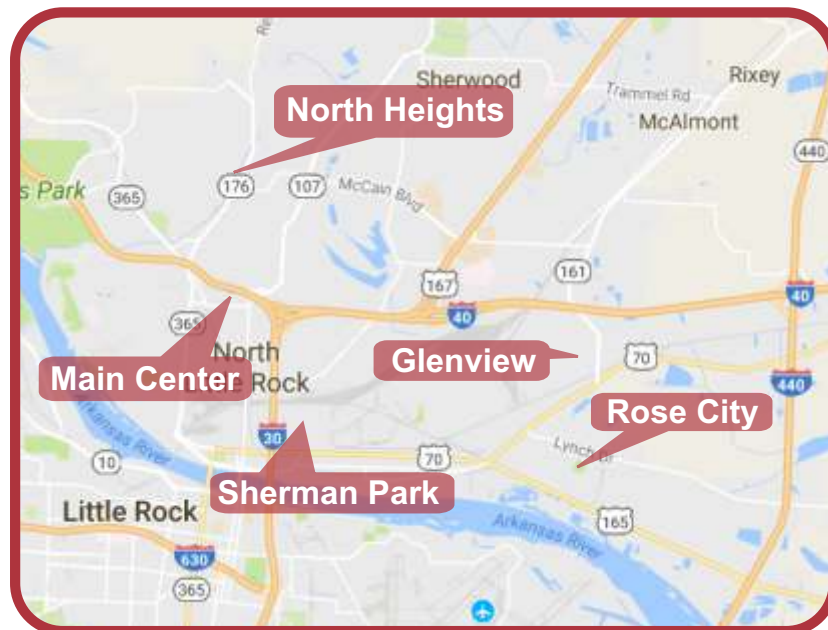

Community Center Locations:

General Rental Information

For a complete list of rental rules and guidelines please, visit nlpr.org/rentals.

- Rental Times include your set up and clean up. Schedule your event accordingly.
- Club house and community center rooms must be left clean and trash placed in proper containers.
- Personal/portable grills must be kept on paved or gravel surfaces, and away from trees and facility.
- Keys for club house rentals must be picked up from and returned to Parks and Recreation Reservation Office during normal business hours.

North Little Rock Parks and Recreation
2700 Willow Street
North Little Rock, AR 72114
nlpr.org • nlr.ar.gov
parksandrec@nlr.ar.gov
Main - 501-791-8538

RESERVATIONS - 501-791-8537
nlprpreservations@nlr.ar.gov