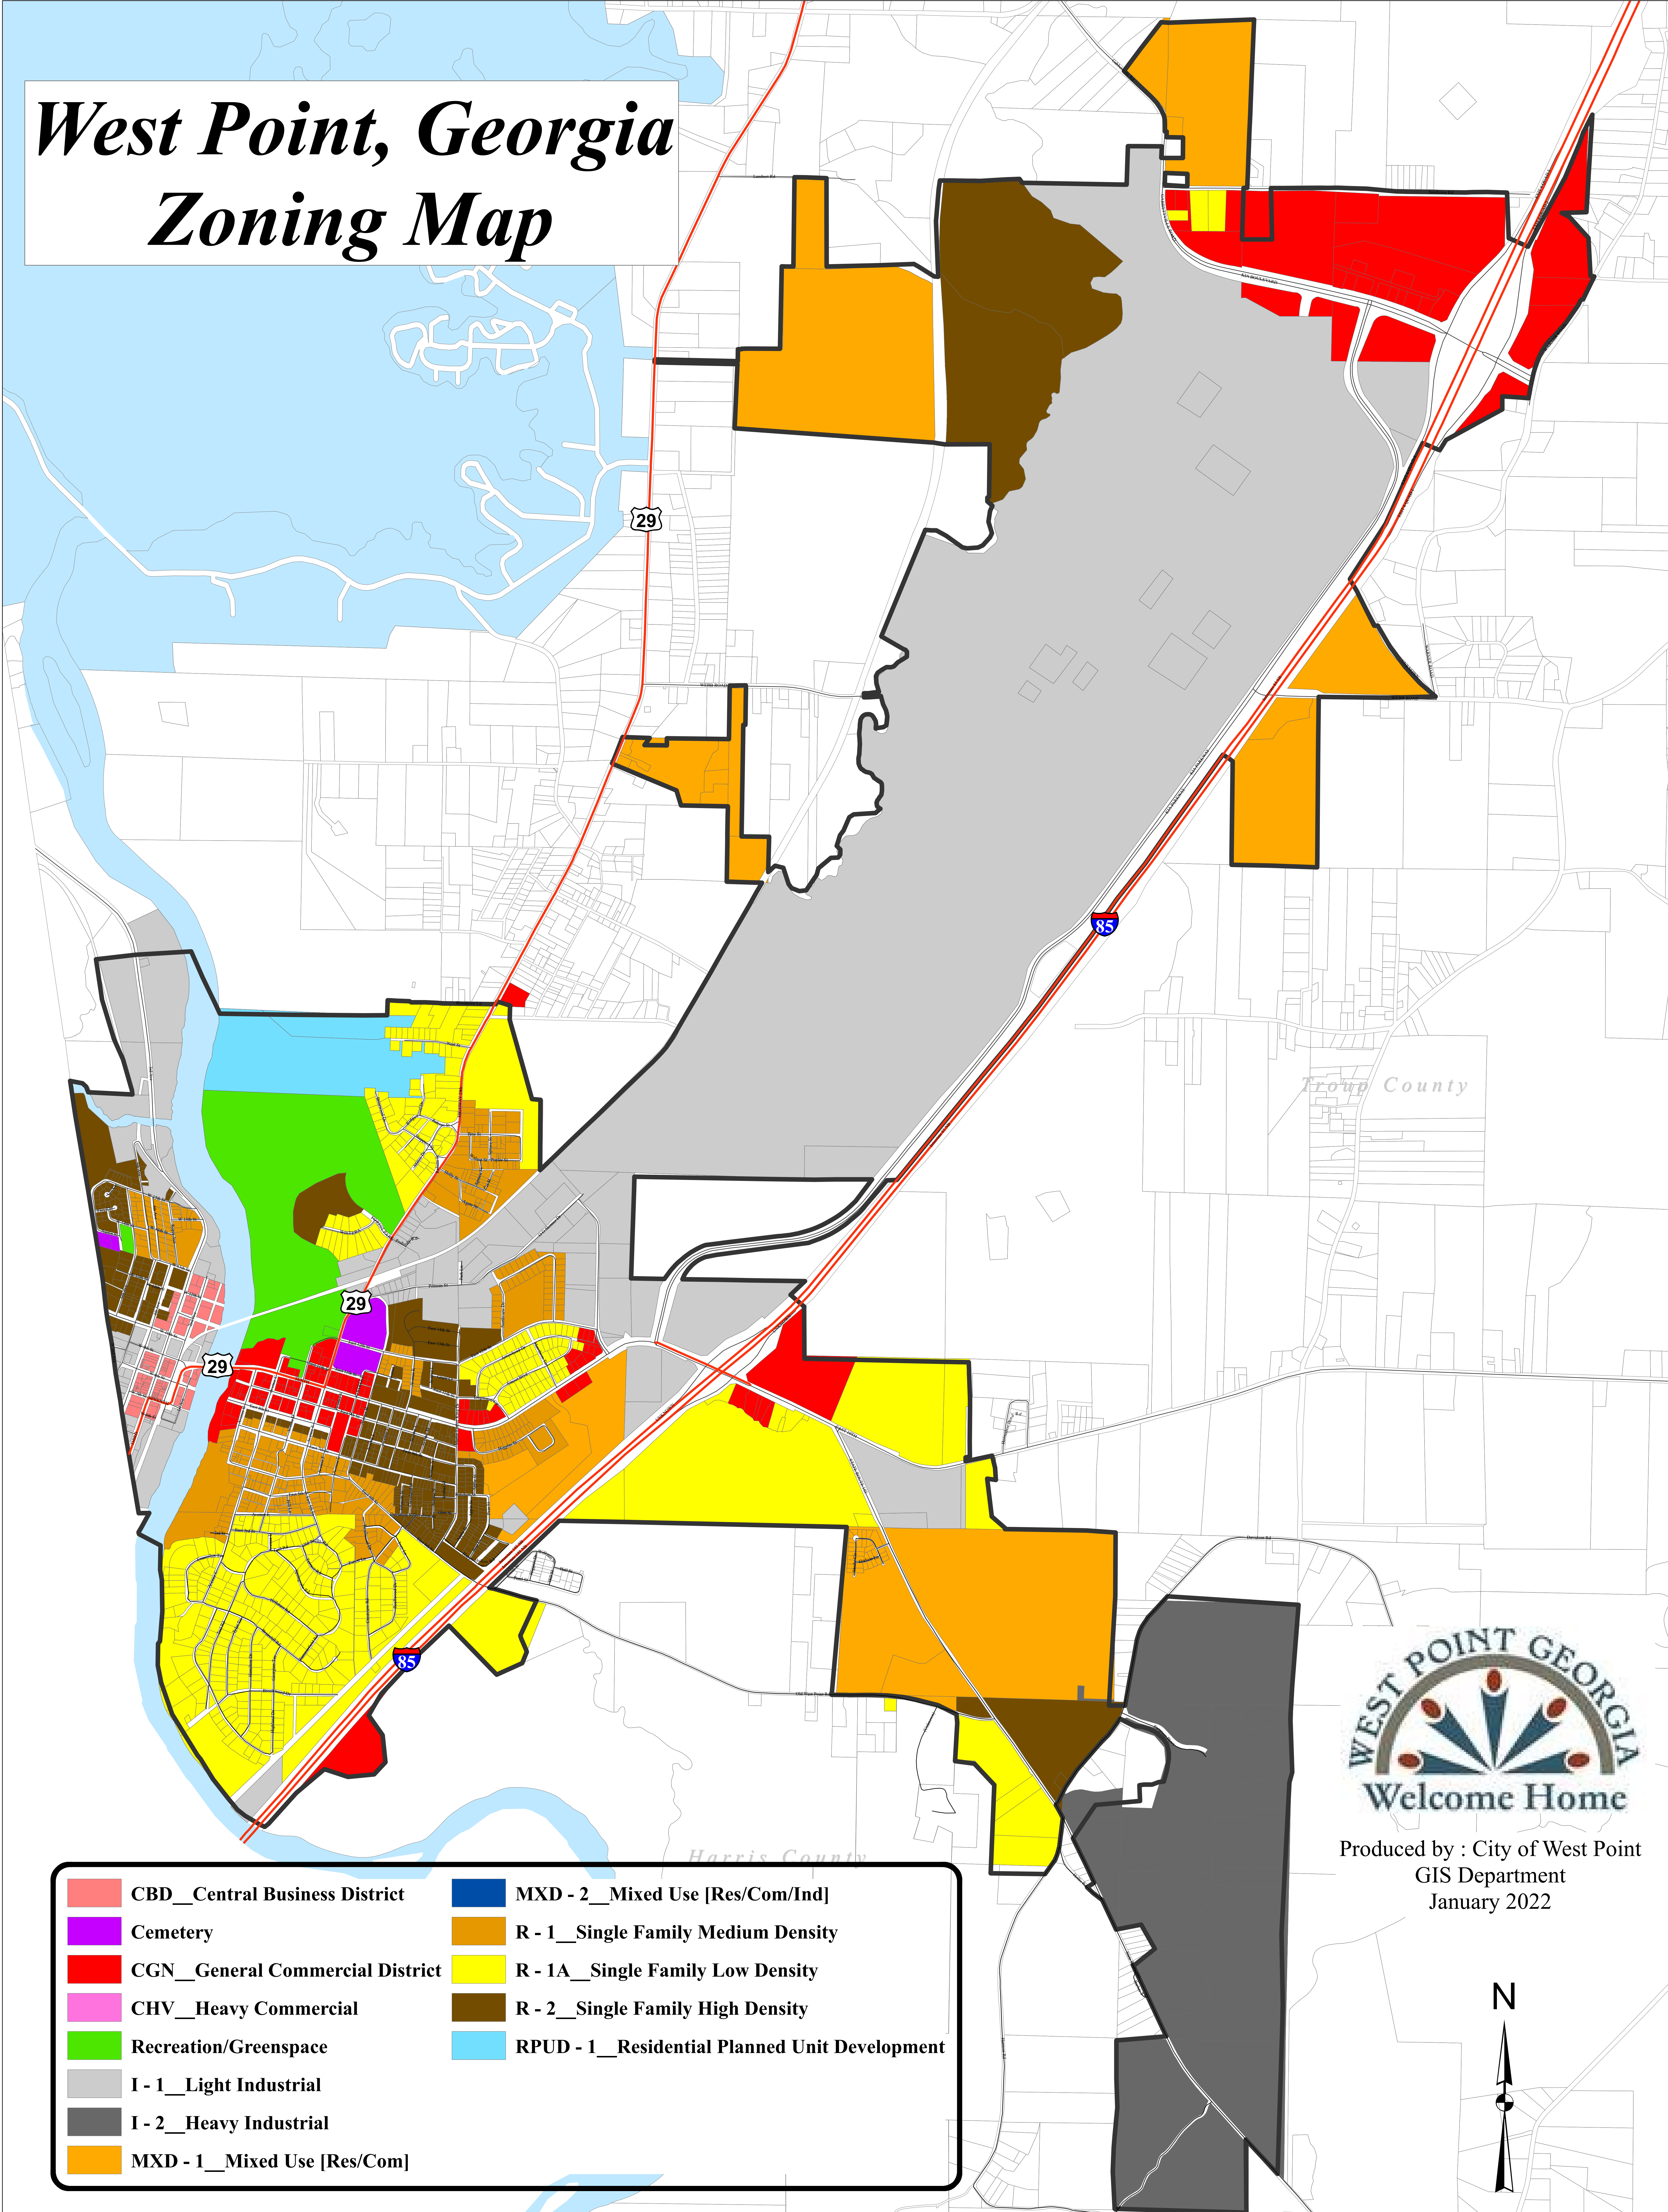

# West Point, Georgia Zoning Map

 CBD__Central Business District	 MXD - 2__Mixed Use [Res/Com/Ind]
 Cemetery	 R - 1__Single Family Medium Density
 CGN__General Commercial District	 R - 1A__Single Family Low Density
 CHV__Heavy Commercial	 R - 2__Single Family High Density
 Recreation/Greenspace	 RPUD - 1__Residential Planned Unit Development
 I - 1__Light Industrial	
 I - 2__Heavy Industrial	
 MXD - 1__Mixed Use [Res/Com]	

Produced by : City of West Point  
GIS Department  
January 2022