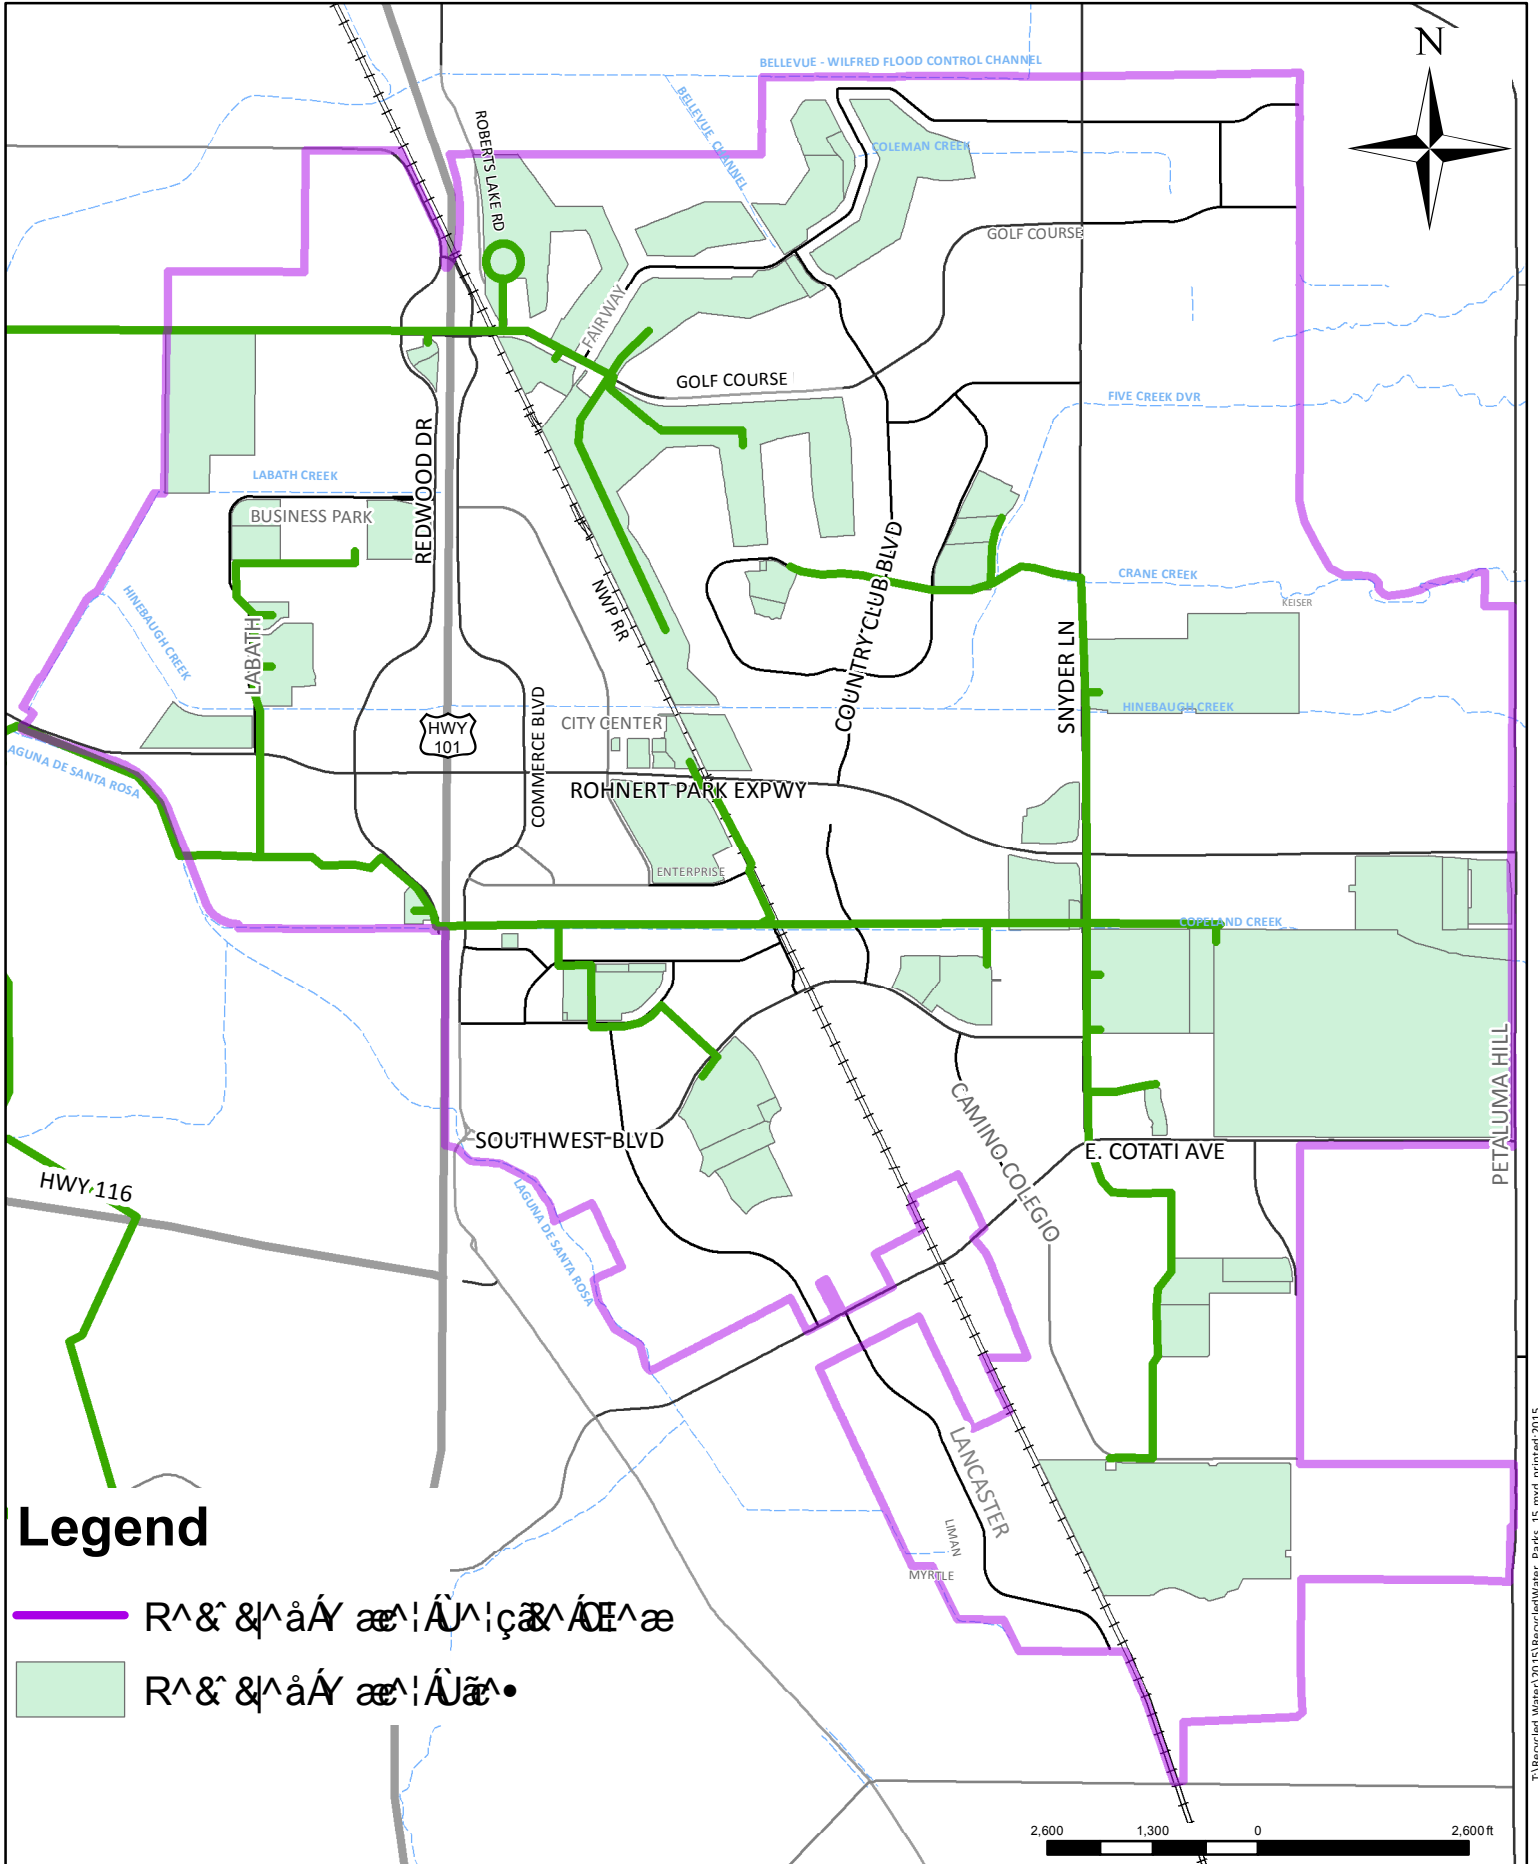

City of Rohnert Park Recycled Water Program

Legend

- R^& – a^– Y a^– | A^– | ca^– | OE^– a^–
- R^& – a^– Y a^– | A^– | a^– •

2,600 1,300 0 2,600ft