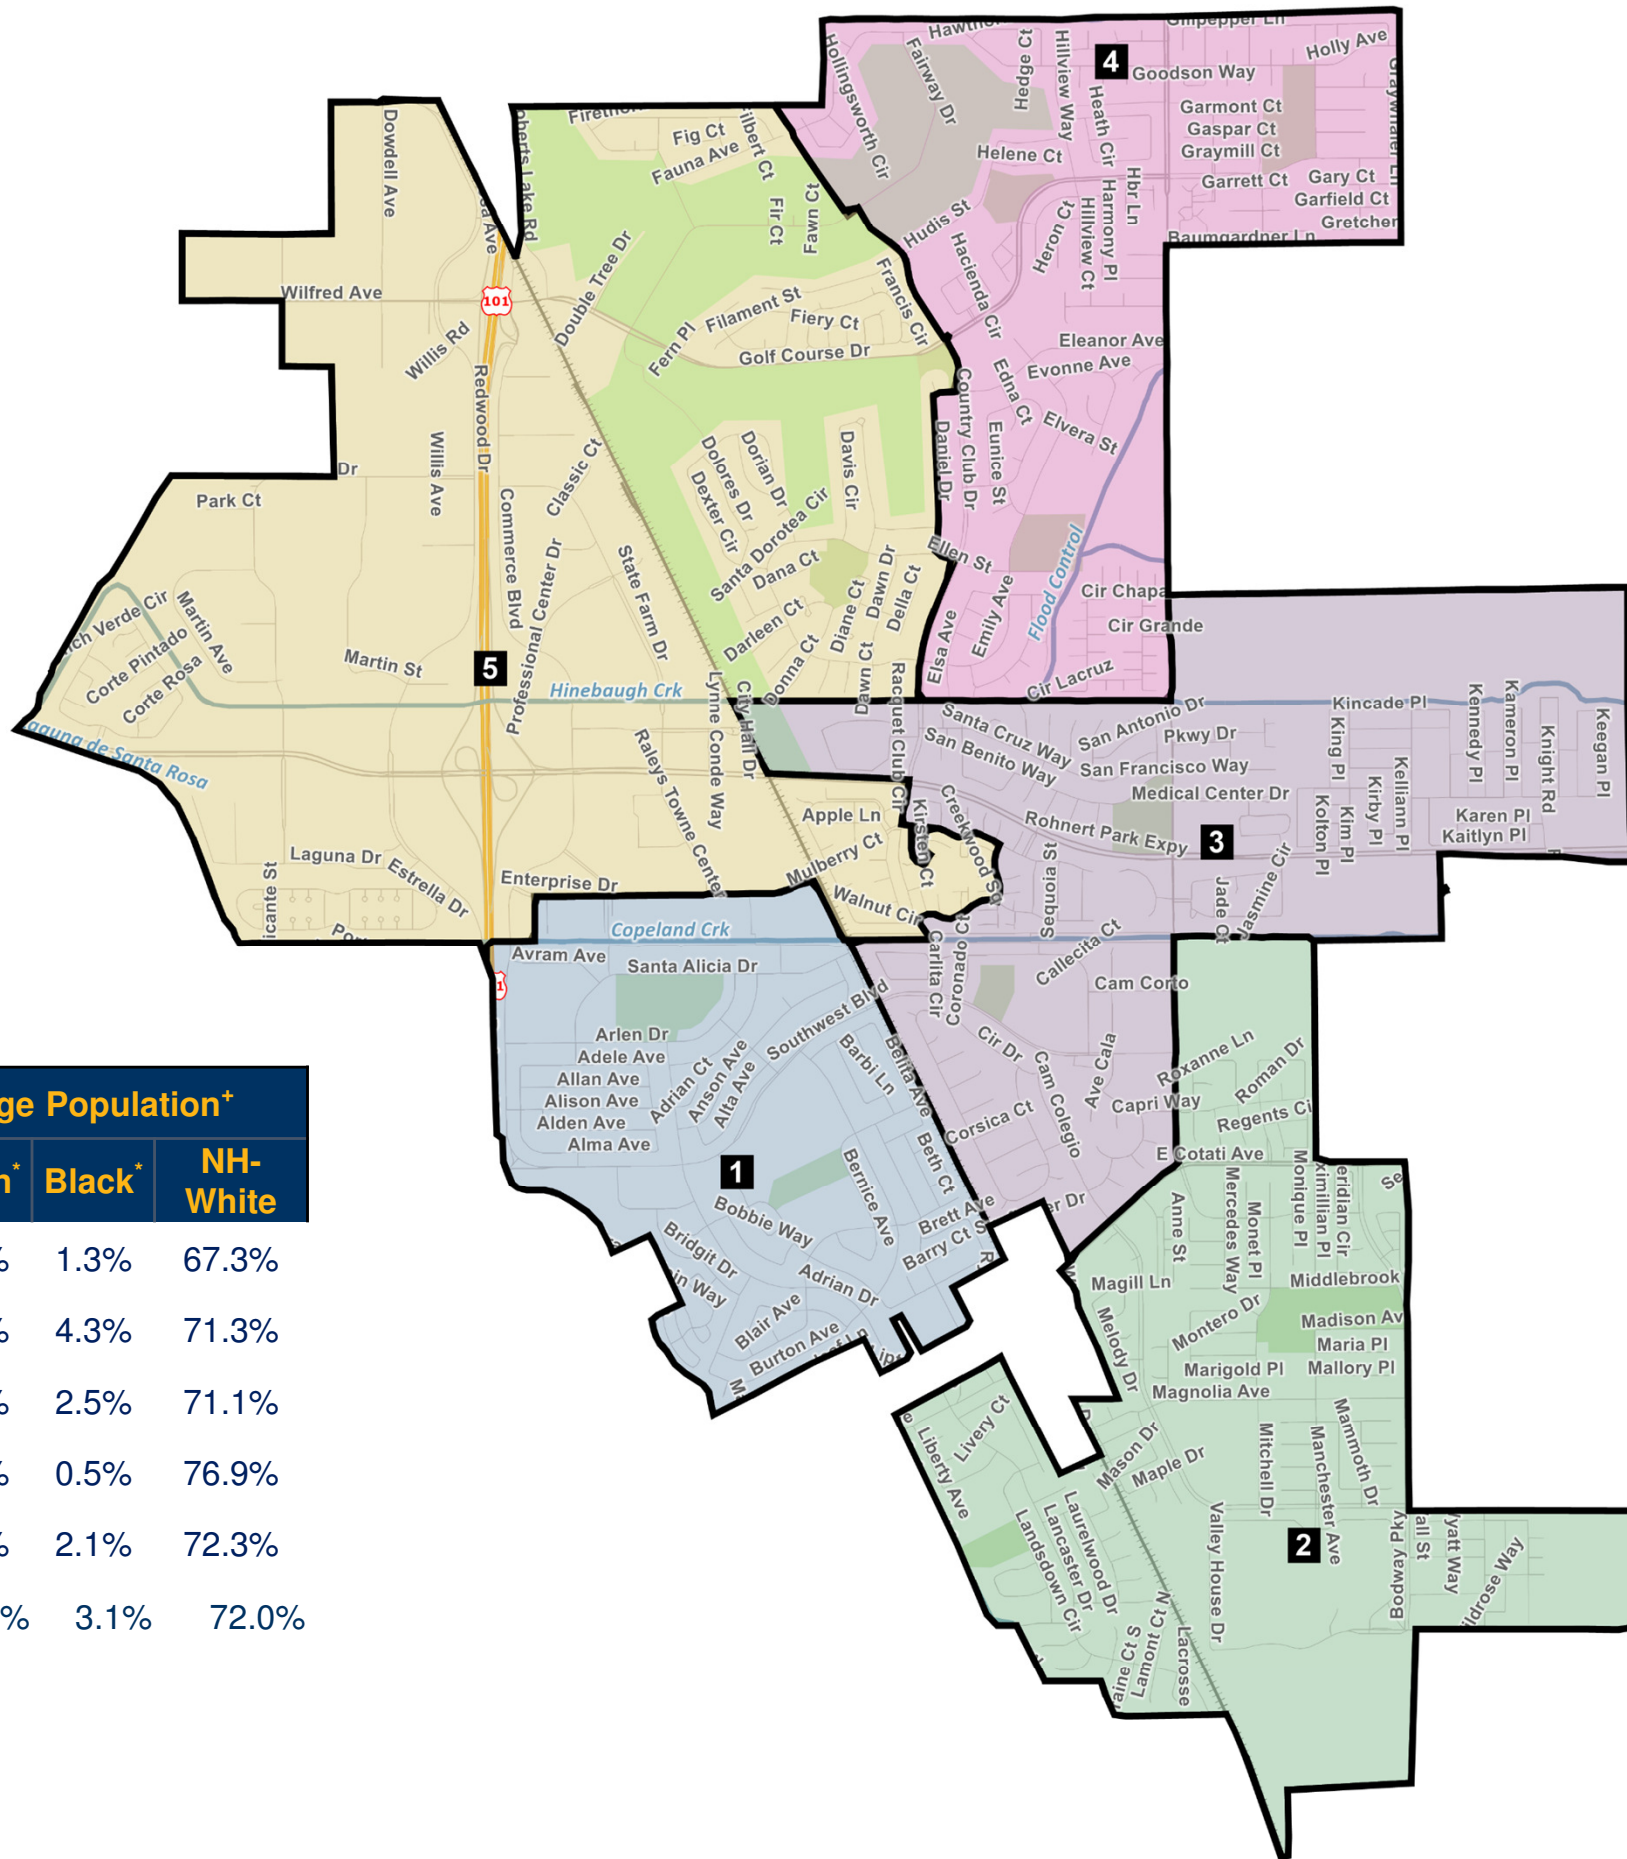

Rohnert Park

Public Plan 9

DistrictR ID: 83020

Statistics unavailable for some districts due to split census blocks

^ 2020 Census Redistricting Data.

Adjusted for incarcerated populations

+ 2015-2019 American Community Survey Special Tabulation

* Calculated pursuant to OMB

BULLETIN NO. 00-02

#	Population [^]		Citizen Voting Age Population ⁺				
	Total	Deviation	Total	Latino*	Asian*	Black*	NH-White
1	9,296	+4.5%	6,170	24.2%	4.6%	1.3%	67.3%
2	8,790	-1.2%	6,407	17.6%	9.2%	4.3%	71.3%
3	8,658	-2.6%	5,664	17.1%	8.1%	2.5%	71.1%
4	8,450	-5.0%	7,335	14.1%	5.2%	0.5%	76.9%
5	9,271	+4.3%	6,035	21.6%	1.5%	2.1%	72.3%
Total	44,465	9.5%	31,611	18.8%	5.7%	3.1%	72.0%
Ideal	8,893						