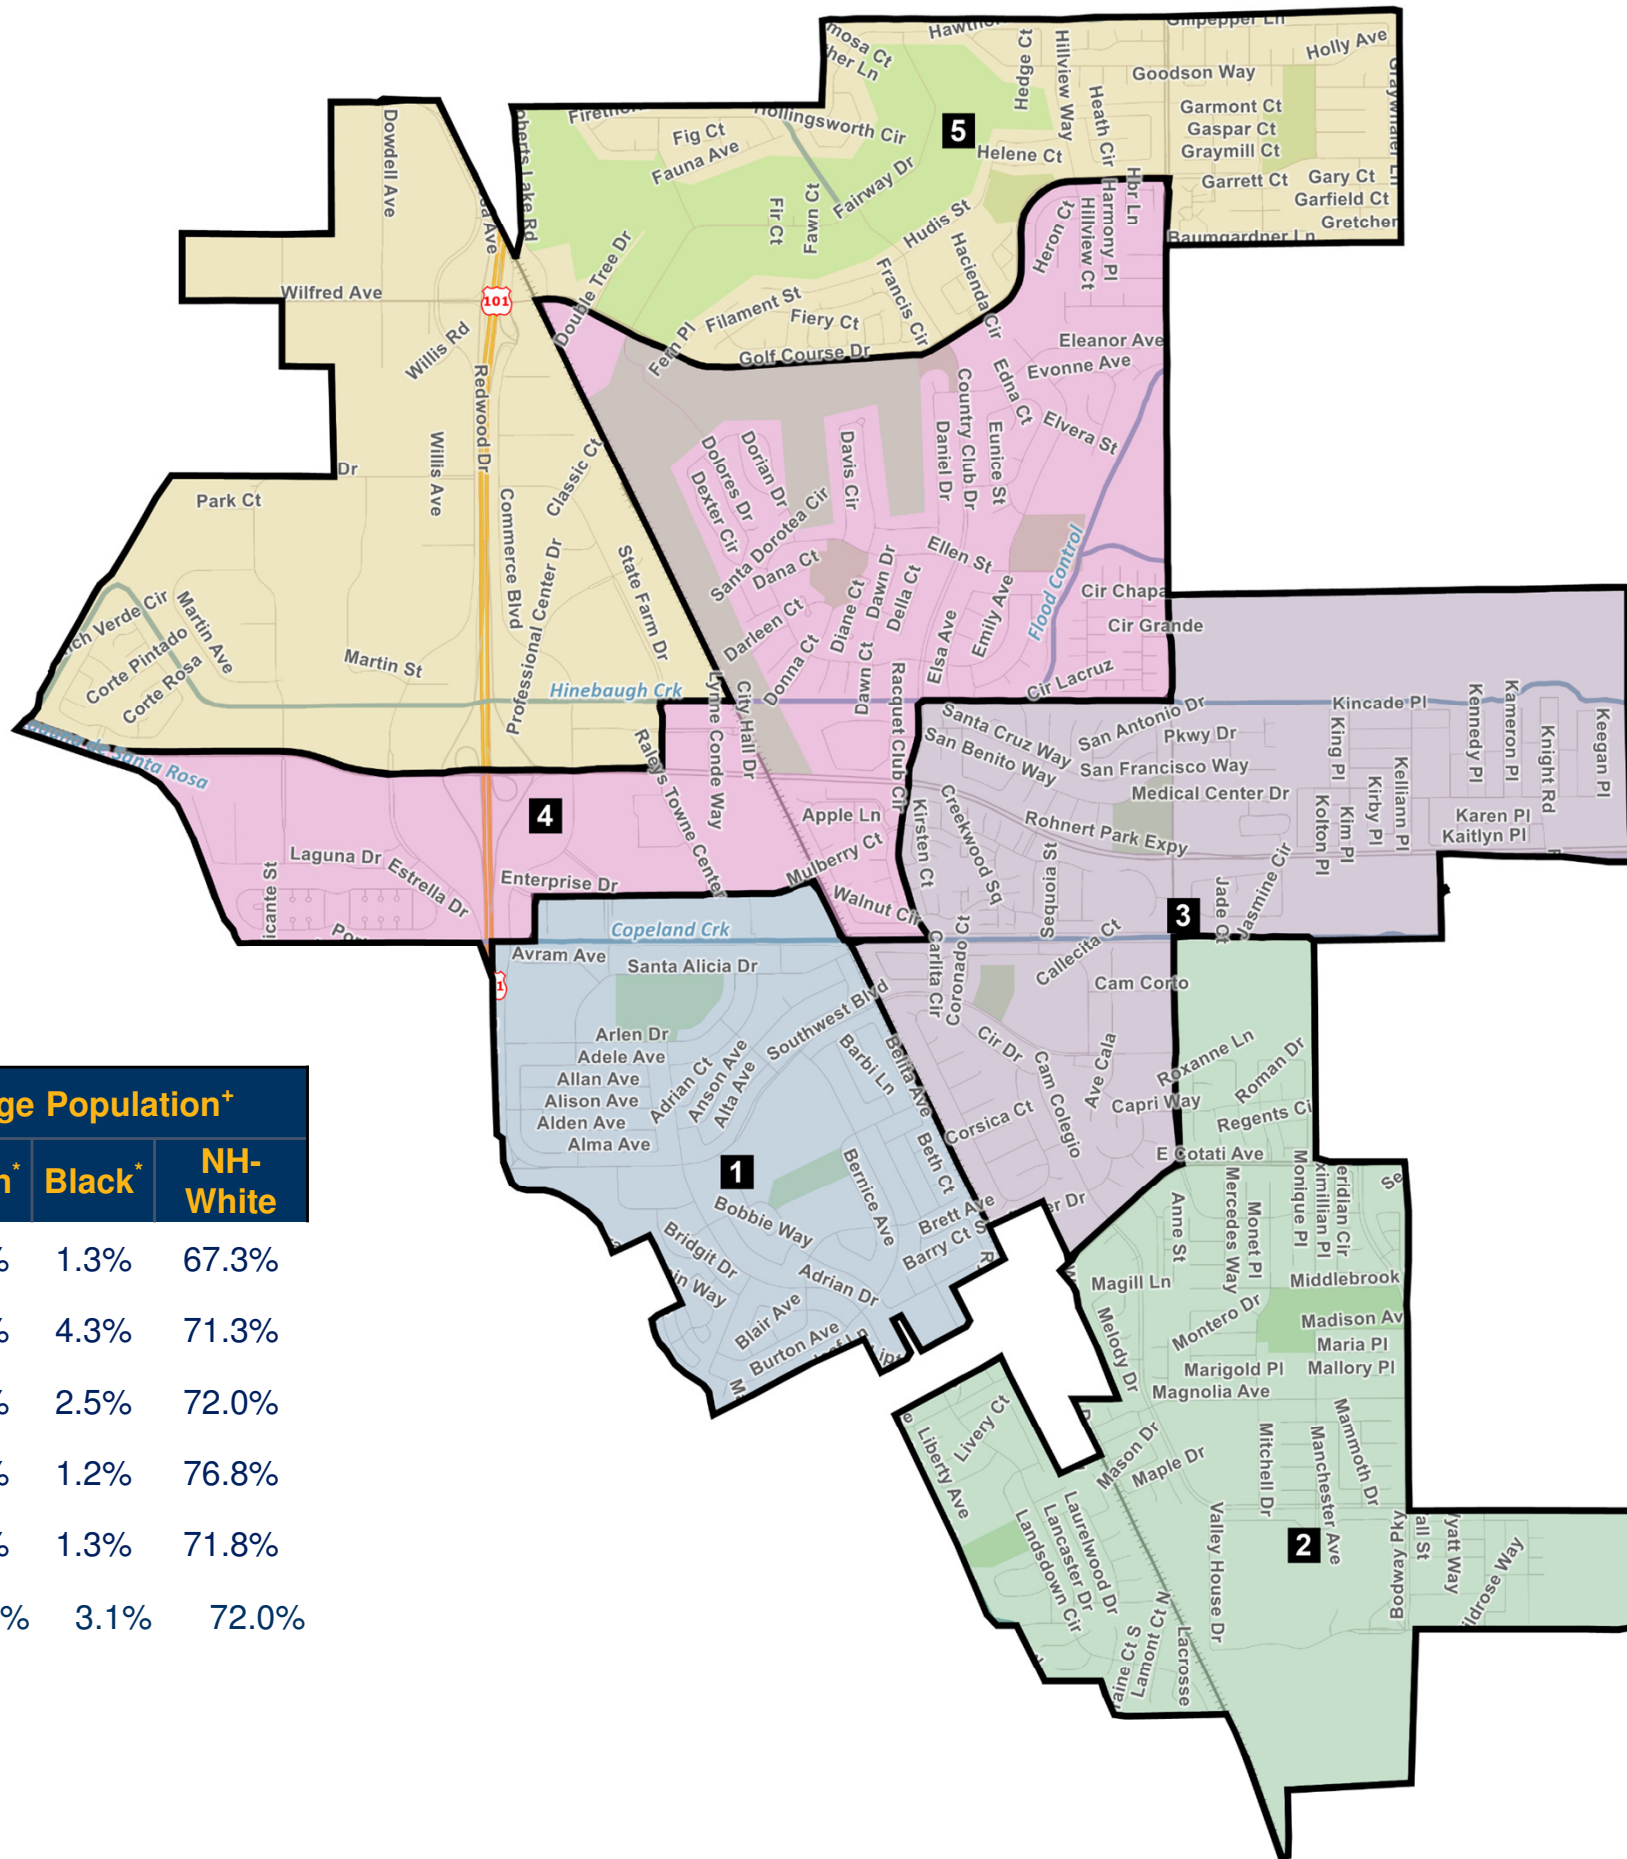

Rohnert Park

Public Plan 8

DistrictR ID: 82515

Statistics unavailable for some districts due to split census blocks

^ 2020 Census Redistricting Data.

Adjusted for incarcerated populations

+ 2015-2019 American Community Survey Special Tabulation

* Calculated pursuant to OMB

BULLETIN NO. 00-02

#	Population [^]		Citizen Voting Age Population ⁺				
	Total	Deviation	Total	Latino*	Asian*	Black*	NH-White
1	9,296	+4.5%	6,170	24.2%	4.6%	1.3%	67.3%
2	8,790	-1.2%	6,407	17.6%	9.2%	4.3%	71.3%
3	8,822	-0.8%	5,593	15.4%	7.4%	2.5%	72.0%
4	8,974	+0.9%	7,189	16.1%	4.3%	1.2%	76.8%
5	8,583	-3.5%	6,252	20.6%	3.3%	1.3%	71.8%
Total	44,465	8.0%	31,611	18.8%	5.7%	3.1%	72.0%
Ideal	8,893						