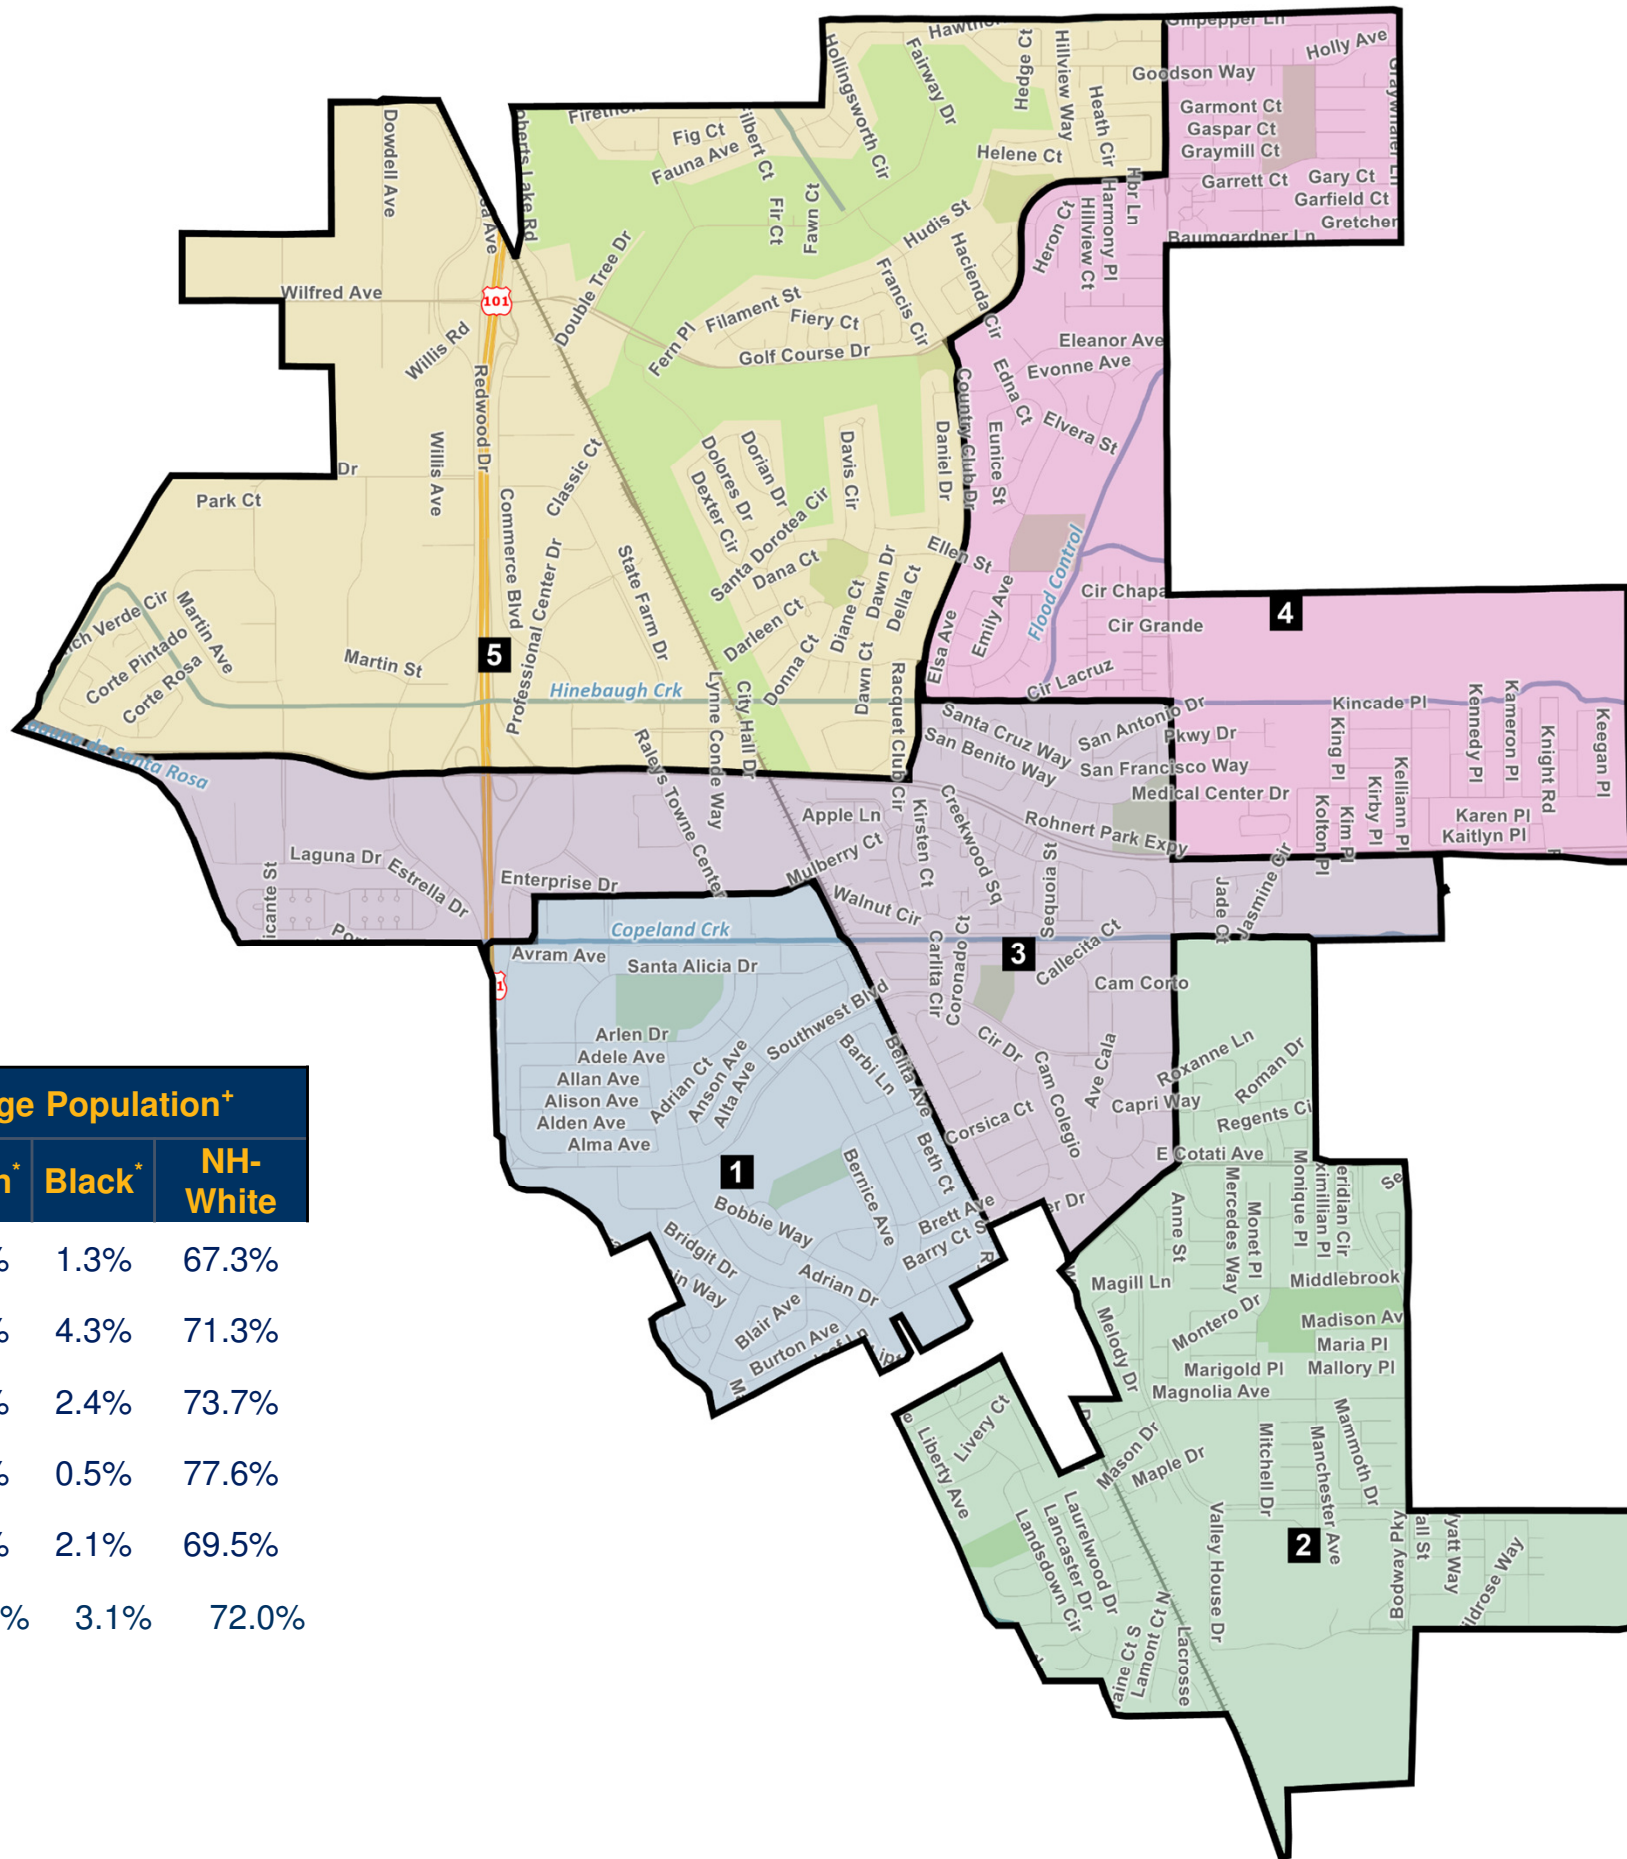

Rohnert Park

Public Plan 7

DistrictR ID: 82503

Statistics unavailable for some districts due to split census blocks

^ 2020 Census Redistricting Data.

Adjusted for incarcerated populations

+ 2015-2019 American Community

Survey Special Tabulation

* Calculated pursuant to OMB

BULLETIN NO. 00-02

#	Population [^]		Citizen Voting Age Population ⁺				
	Total	Deviation	Total	Latino*	Asian*	Black*	NH-White
1	9,296	+4.5%	6,170	24.2%	4.6%	1.3%	67.3%
2	8,790	-1.2%	6,407	17.6%	9.2%	4.3%	71.3%
3	8,759	-1.5%	6,056	17.7%	5.7%	2.4%	73.7%
4	8,696	-2.2%	6,755	13.5%	5.8%	0.5%	77.6%
5	8,924	+0.3%	6,223	21.3%	3.1%	2.1%	69.5%
Total	44,465	6.7%	31,611	18.8%	5.7%	3.1%	72.0%
Ideal	8,893						