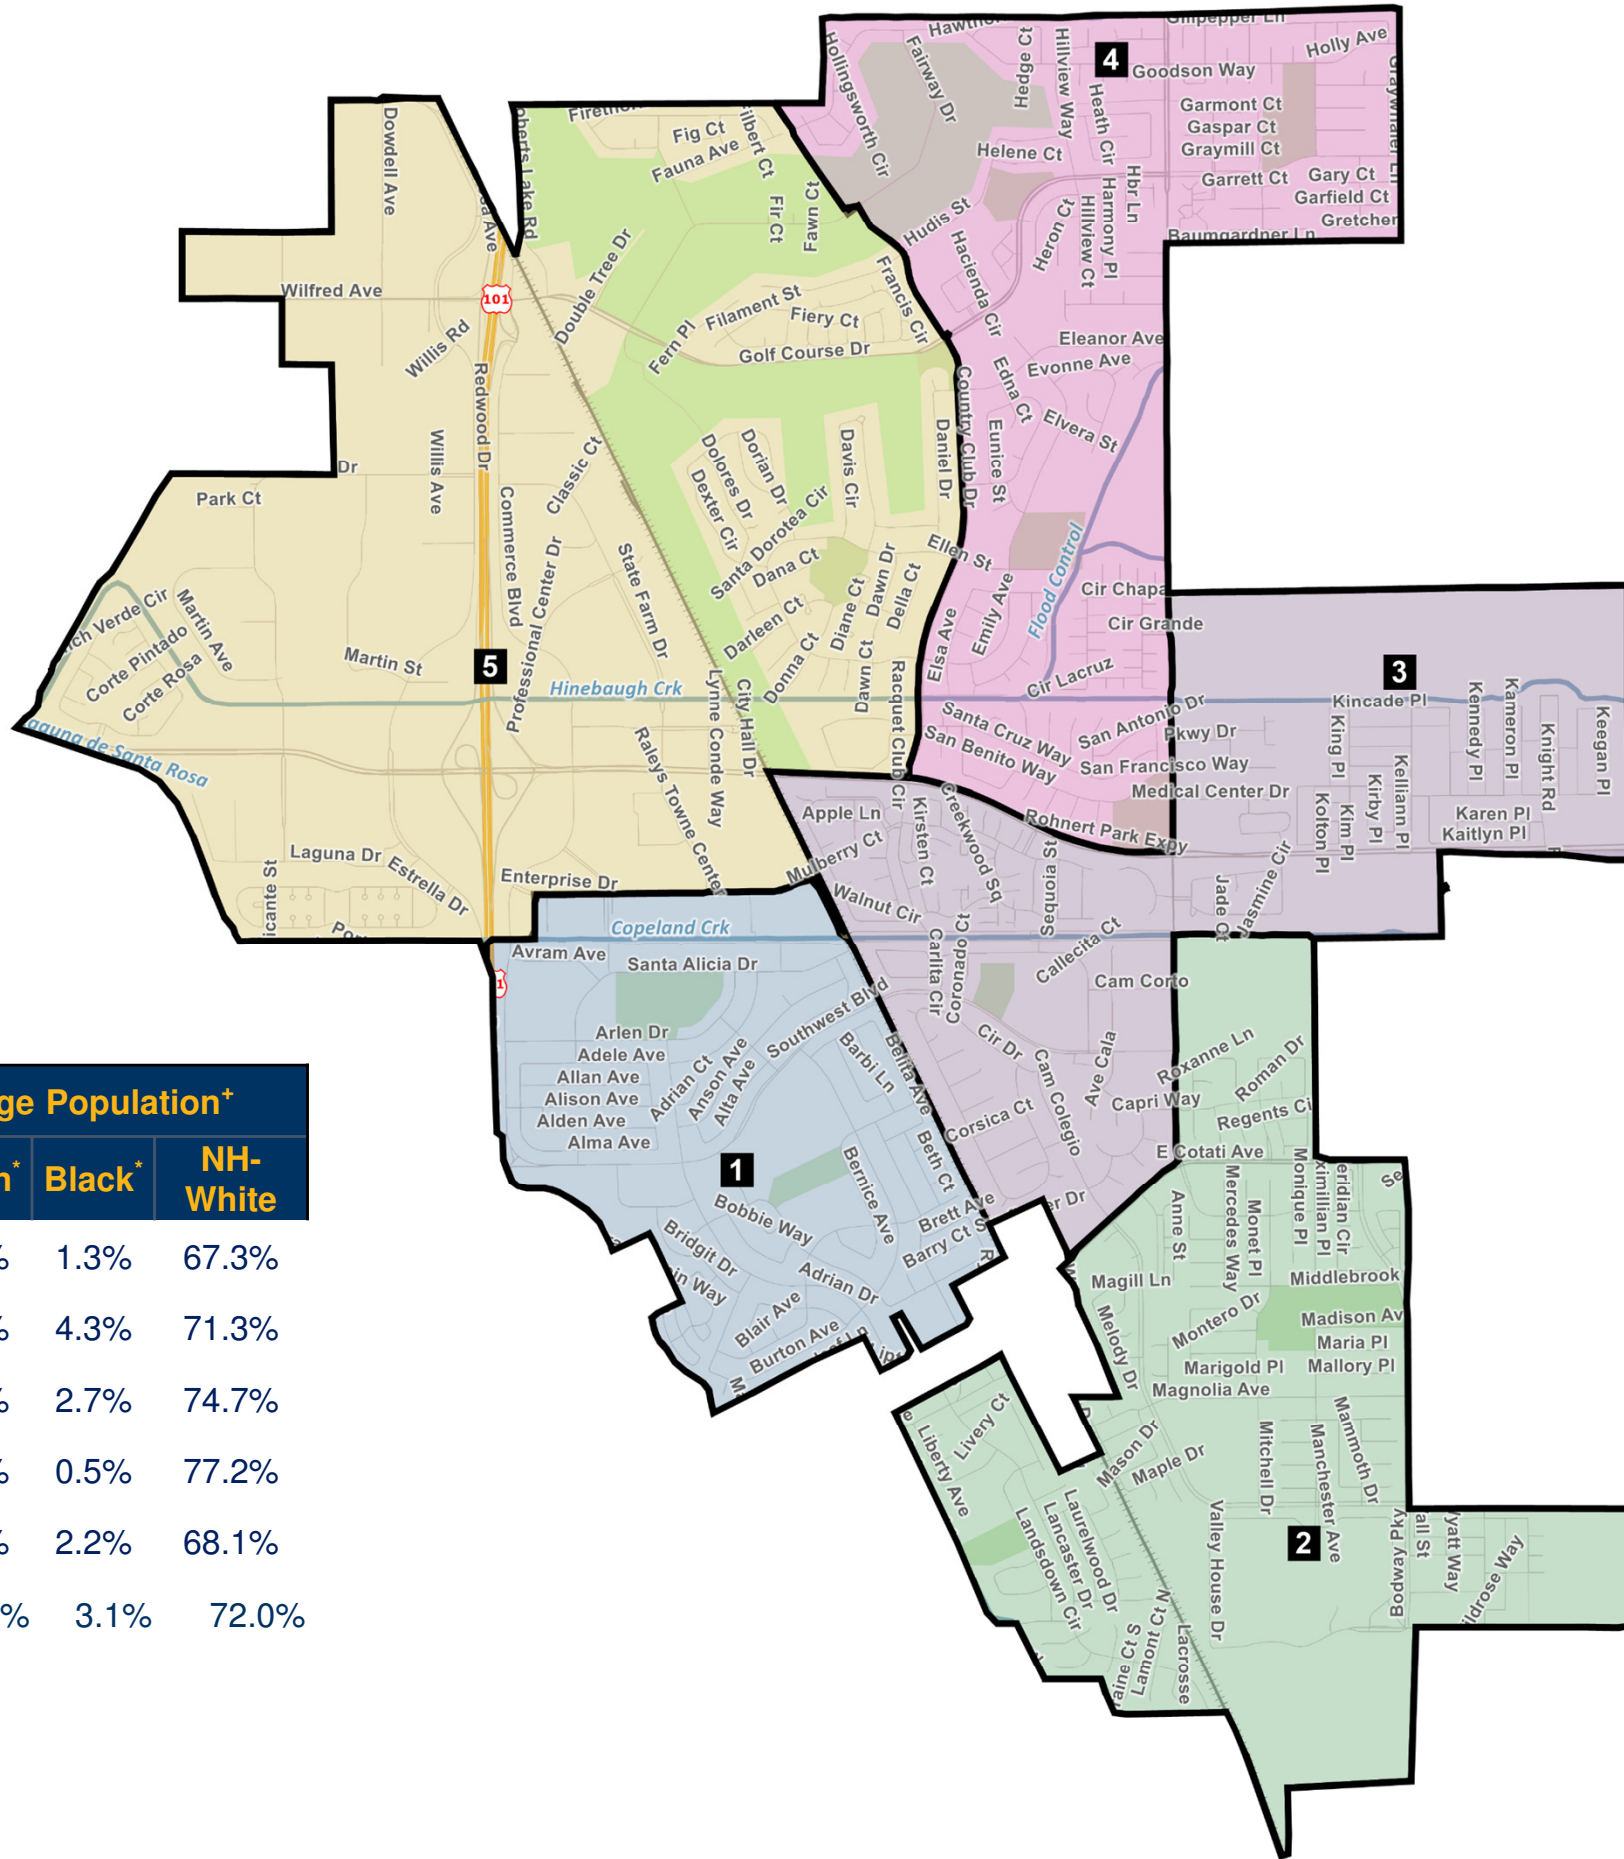

Rehnert Park

# Public Plan 6

DistrictR ID: 82496

Statistics unavailable for some districts due to split census blocks

^ 2020 Census Redistricting Data.

Adjusted for incarcerated populations

+ 2015-2019 American Community

Survey Special Tabulation

\* Calculated pursuant to OMB

BULLETIN NO. 00-02

#	Population <sup>^</sup>		Citizen Voting Age Population <sup>+</sup>				
	Total	Deviation	Total	Latino*	Asian*	Black*	NH-White
1	9,296	+4.5%	6,170	24.2%	4.6%	1.3%	67.3%
2	8,790	-1.2%	6,407	17.6%	9.2%	4.3%	71.3%
3	8,497	-4.5%	5,330	15.0%	6.9%	2.7%	74.7%
4	9,211	+3.6%	7,940	13.7%	5.5%	0.5%	77.2%
5	8,671	-2.5%	5,764	24.7%	2.2%	2.2%	68.1%
Total	44,465	9.0%	31,611	18.8%	5.7%	3.1%	72.0%
Ideal	8,893						