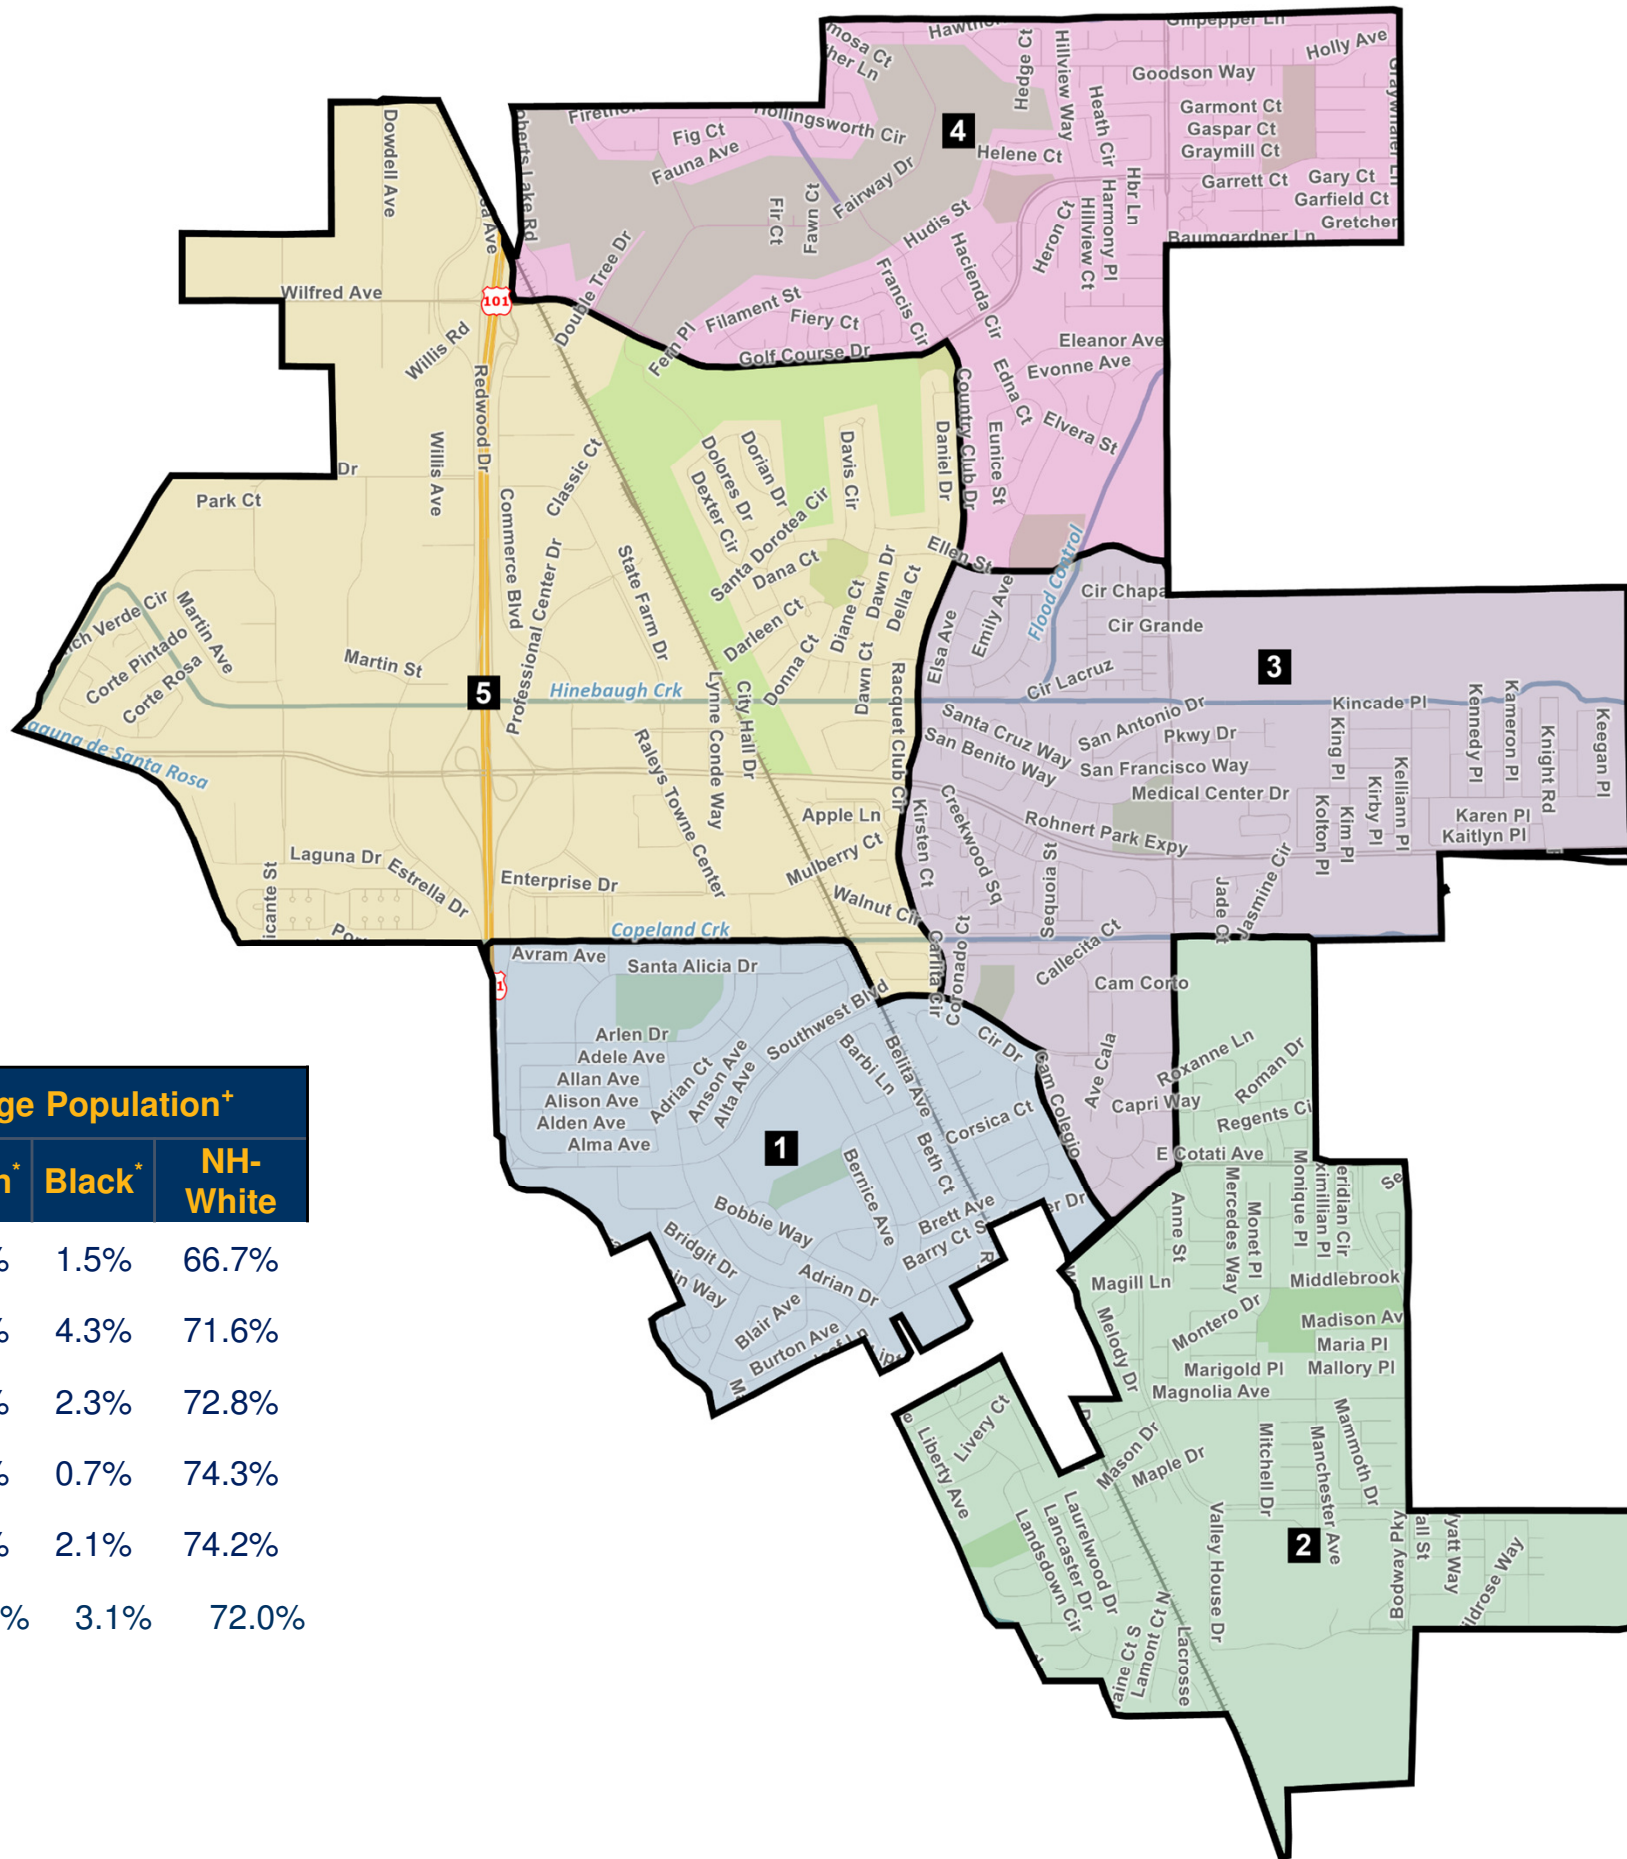

Rohnert Park

Public Plan 5

DistrictR ID: 82493

Statistics unavailable for some districts due to split census blocks

^ 2020 Census Redistricting Data.

Adjusted for incarcerated populations

+ 2015-2019 American Community

Survey Special Tabulation

* Calculated pursuant to OMB

BULLETIN NO. 00-02

#	Population [^]		Citizen Voting Age Population ⁺				
	Total	Deviation	Total	Latino*	Asian*	Black*	NH-White
1	9,241	+3.9%	6,085	24.1%	5.9%	1.5%	66.7%
2	8,743	-1.7%	6,375	17.6%	9.1%	4.3%	71.6%
3	8,581	-3.5%	5,148	14.7%	6.2%	2.3%	72.8%
4	9,096	+2.3%	8,162	17.0%	4.9%	0.7%	74.3%
5	8,757	-1.5%	5,809	20.6%	2.4%	2.1%	74.2%
Total	44,465	7.4%	31,611	18.8%	5.7%	3.1%	72.0%
Ideal	8,893						