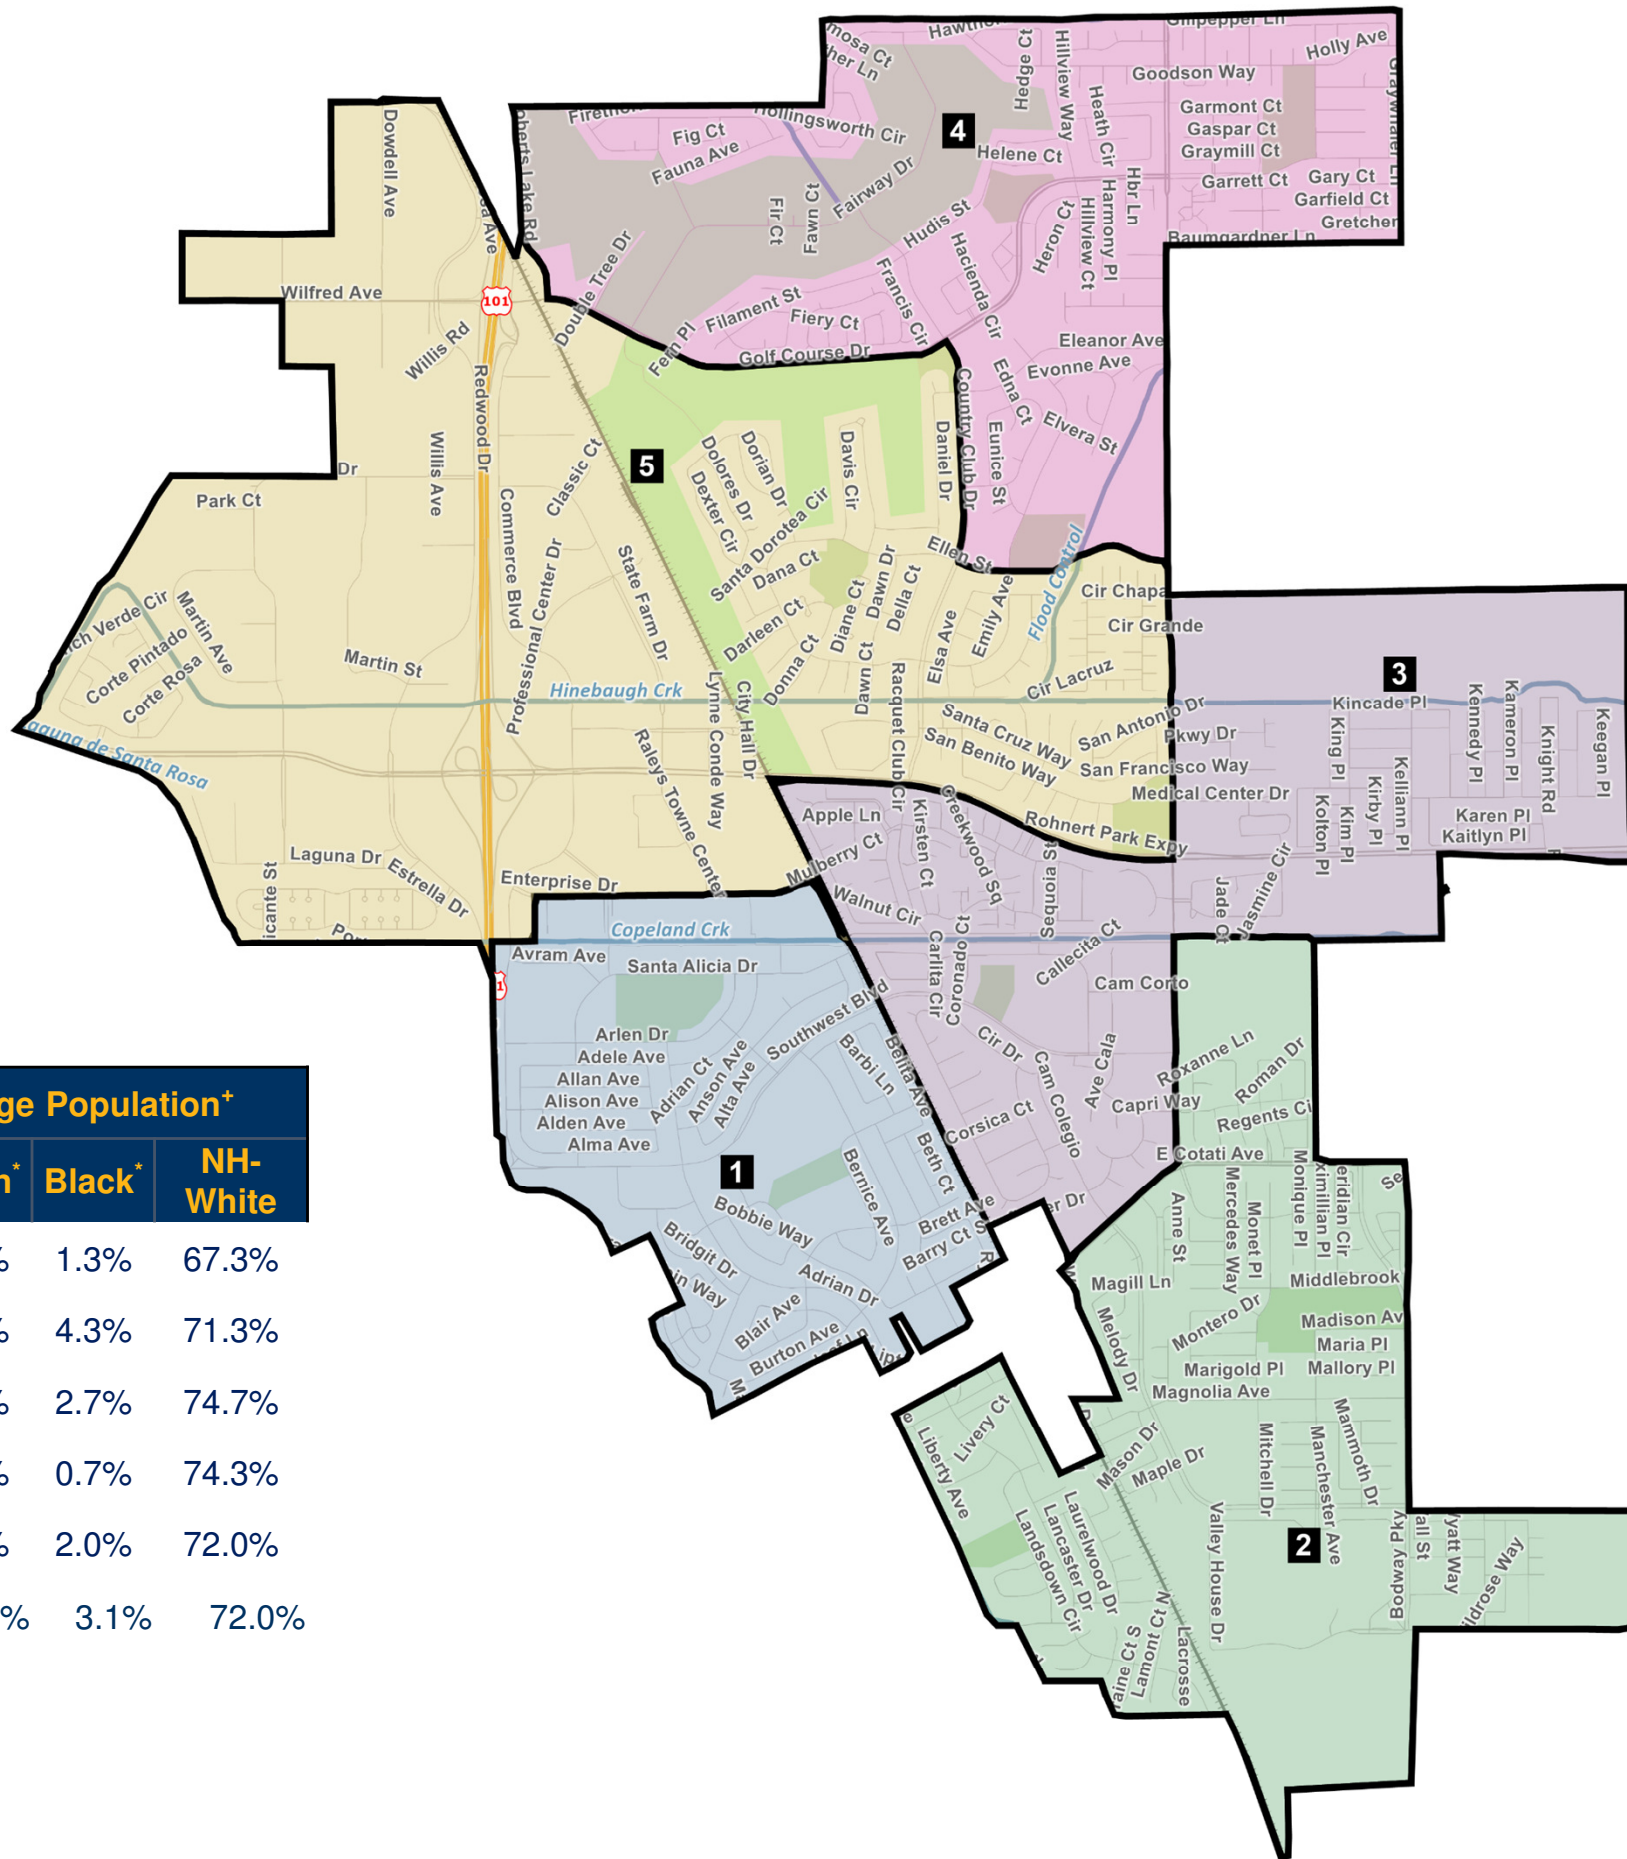

Rohnert Park

# Public Plan 4

DistrictR ID: 82491

Statistics unavailable for some districts due to split census blocks

^ 2020 Census Redistricting Data.

Adjusted for incarcerated populations

+ 2015-2019 American Community Survey Special Tabulation

\* Calculated pursuant to OMB

BULLETIN NO. 00-02

#	Population <sup>^</sup>		Citizen Voting Age Population <sup>+</sup>				
	Total	Deviation	Total	Latino*	Asian*	Black*	NH-White
1	9,296	+4.5%	6,170	24.2%	4.6%	1.3%	67.3%
2	8,790	-1.2%	6,407	17.6%	9.2%	4.3%	71.3%
3	8,497	-4.5%	5,330	15.0%	6.9%	2.7%	74.7%
4	9,096	+2.3%	8,162	17.0%	4.9%	0.7%	74.3%
5	8,786	-1.2%	5,542	20.3%	2.9%	2.0%	72.0%
Total	44,465	9.0%	31,611	18.8%	5.7%	3.1%	72.0%
Ideal	8,893						