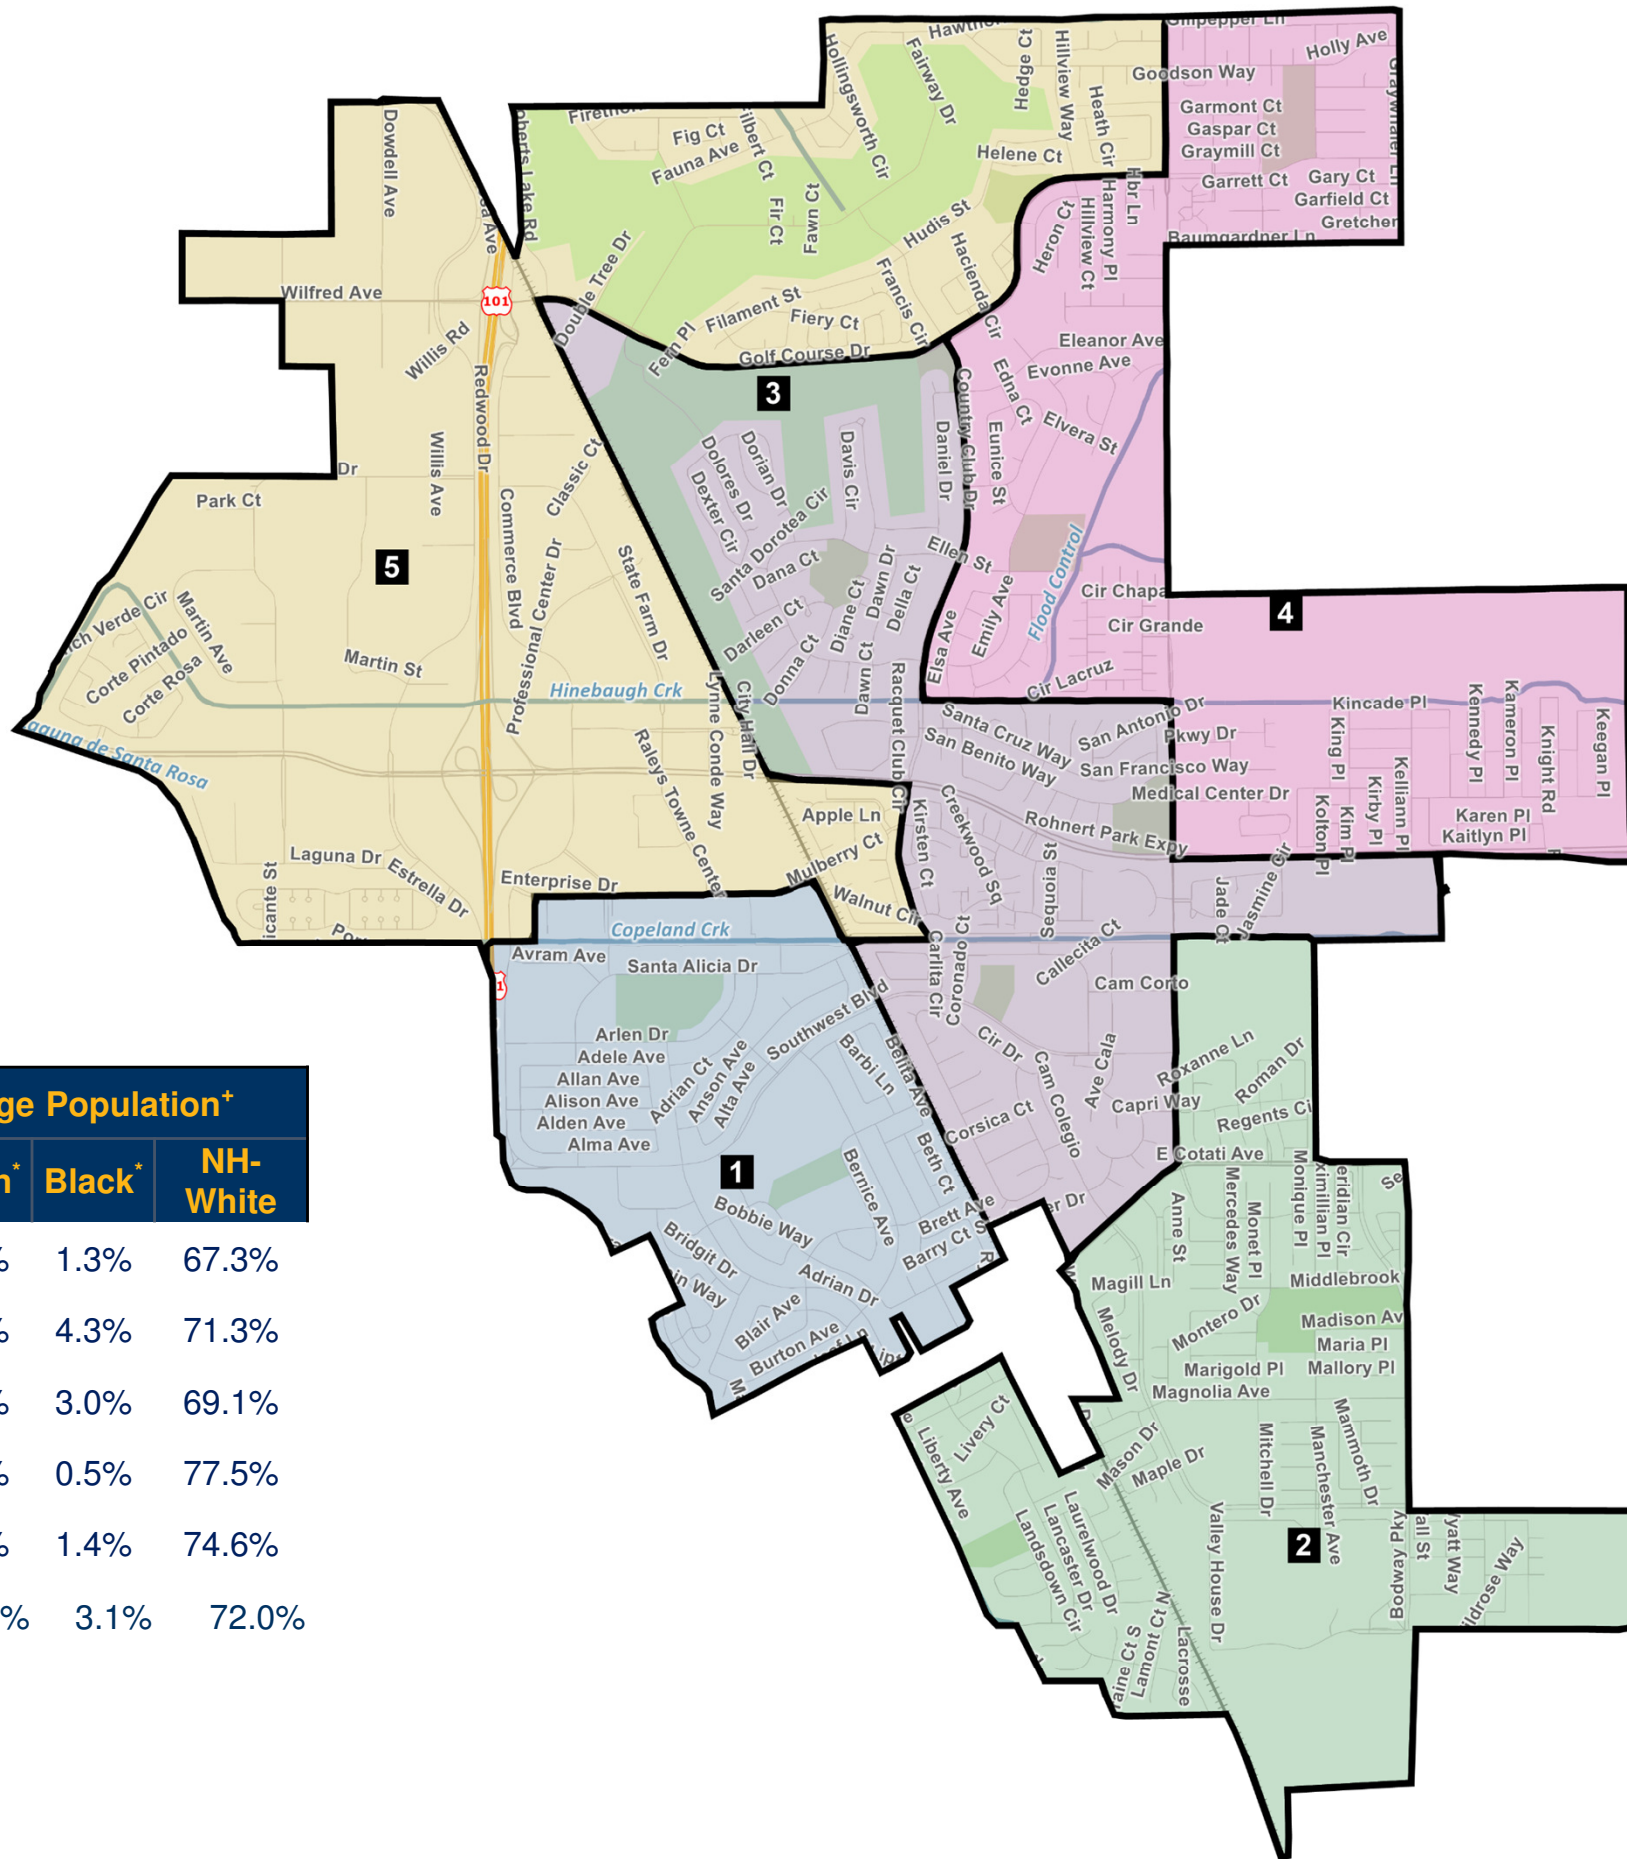

Rohnert Park

Public Plan 3

DistrictR ID: 79323

Statistics unavailable for some districts due to split census blocks

^ 2020 Census Redistricting Data.

Adjusted for incarcerated populations

+ 2015-2019 American Community Survey Special Tabulation

* Calculated pursuant to OMB

BULLETIN NO. 00-02

#	Population [^]		Citizen Voting Age Population ⁺				
	Total	Deviation	Total	Latino*	Asian*	Black*	NH-White
1	9,296	+4.5%	6,170	24.2%	4.6%	1.3%	67.3%
2	8,790	-1.2%	6,407	17.6%	9.2%	4.3%	71.3%
3	8,933	+0.4%	6,464	17.9%	6.3%	3.0%	69.1%
4	8,732	-1.8%	6,775	13.5%	5.8%	0.5%	77.5%
5	8,714	-2.0%	5,795	21.3%	2.2%	1.4%	74.6%
Total	44,465	6.5%	31,611	18.8%	5.7%	3.1%	72.0%
Ideal	8,893						