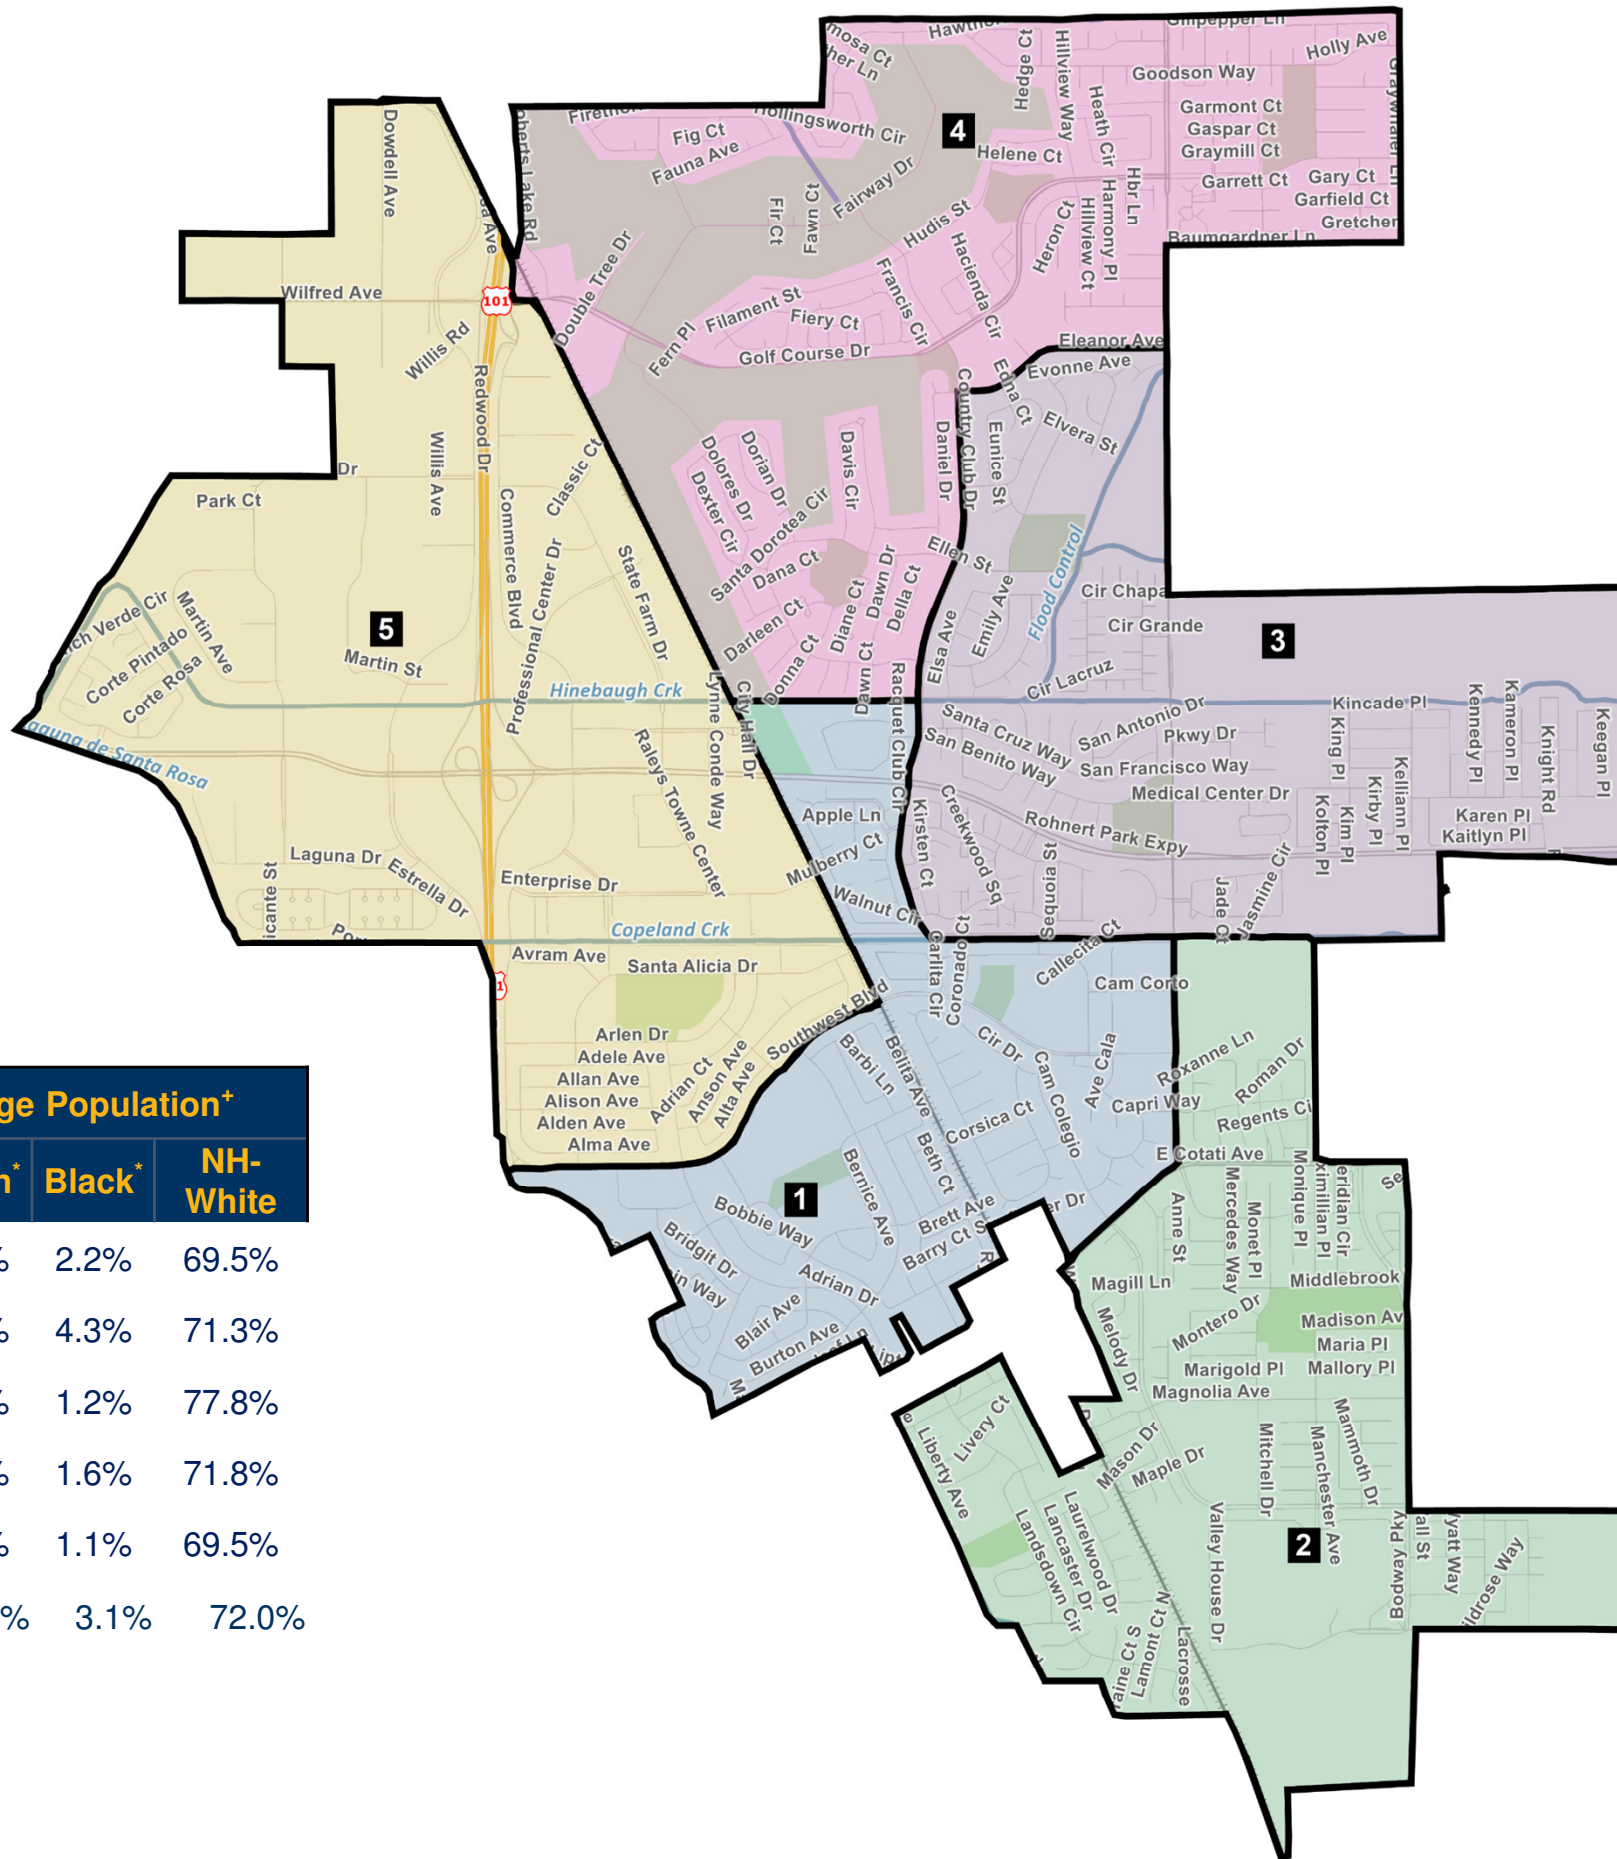

Rohnert Park

# Public Plan 2

DistrictR ID: 79294

Statistics unavailable for some districts due to split census blocks

^ 2020 Census Redistricting Data.

Adjusted for incarcerated populations

+ 2015-2019 American Community Survey Special Tabulation

\* Calculated pursuant to OMB

BULLETIN NO. 00-02

#	Population <sup>^</sup>		Citizen Voting Age Population <sup>+</sup>				
	Total	Deviation	Total	Latino*	Asian*	Black*	NH-White
1	8,566	-3.7%	6,245	20.4%	7.2%	2.2%	69.5%
2	8,790	-1.2%	6,407	17.6%	9.2%	4.3%	71.3%
3	8,617	-3.1%	5,924	10.9%	5.5%	1.2%	77.8%
4	9,186	+3.3%	7,423	19.3%	4.1%	1.6%	71.8%
5	9,306	+4.6%	5,612	26.0%	2.4%	1.1%	69.5%
Total	44,465	8.3%	31,611	18.8%	5.7%	3.1%	72.0%
Ideal	8,893						