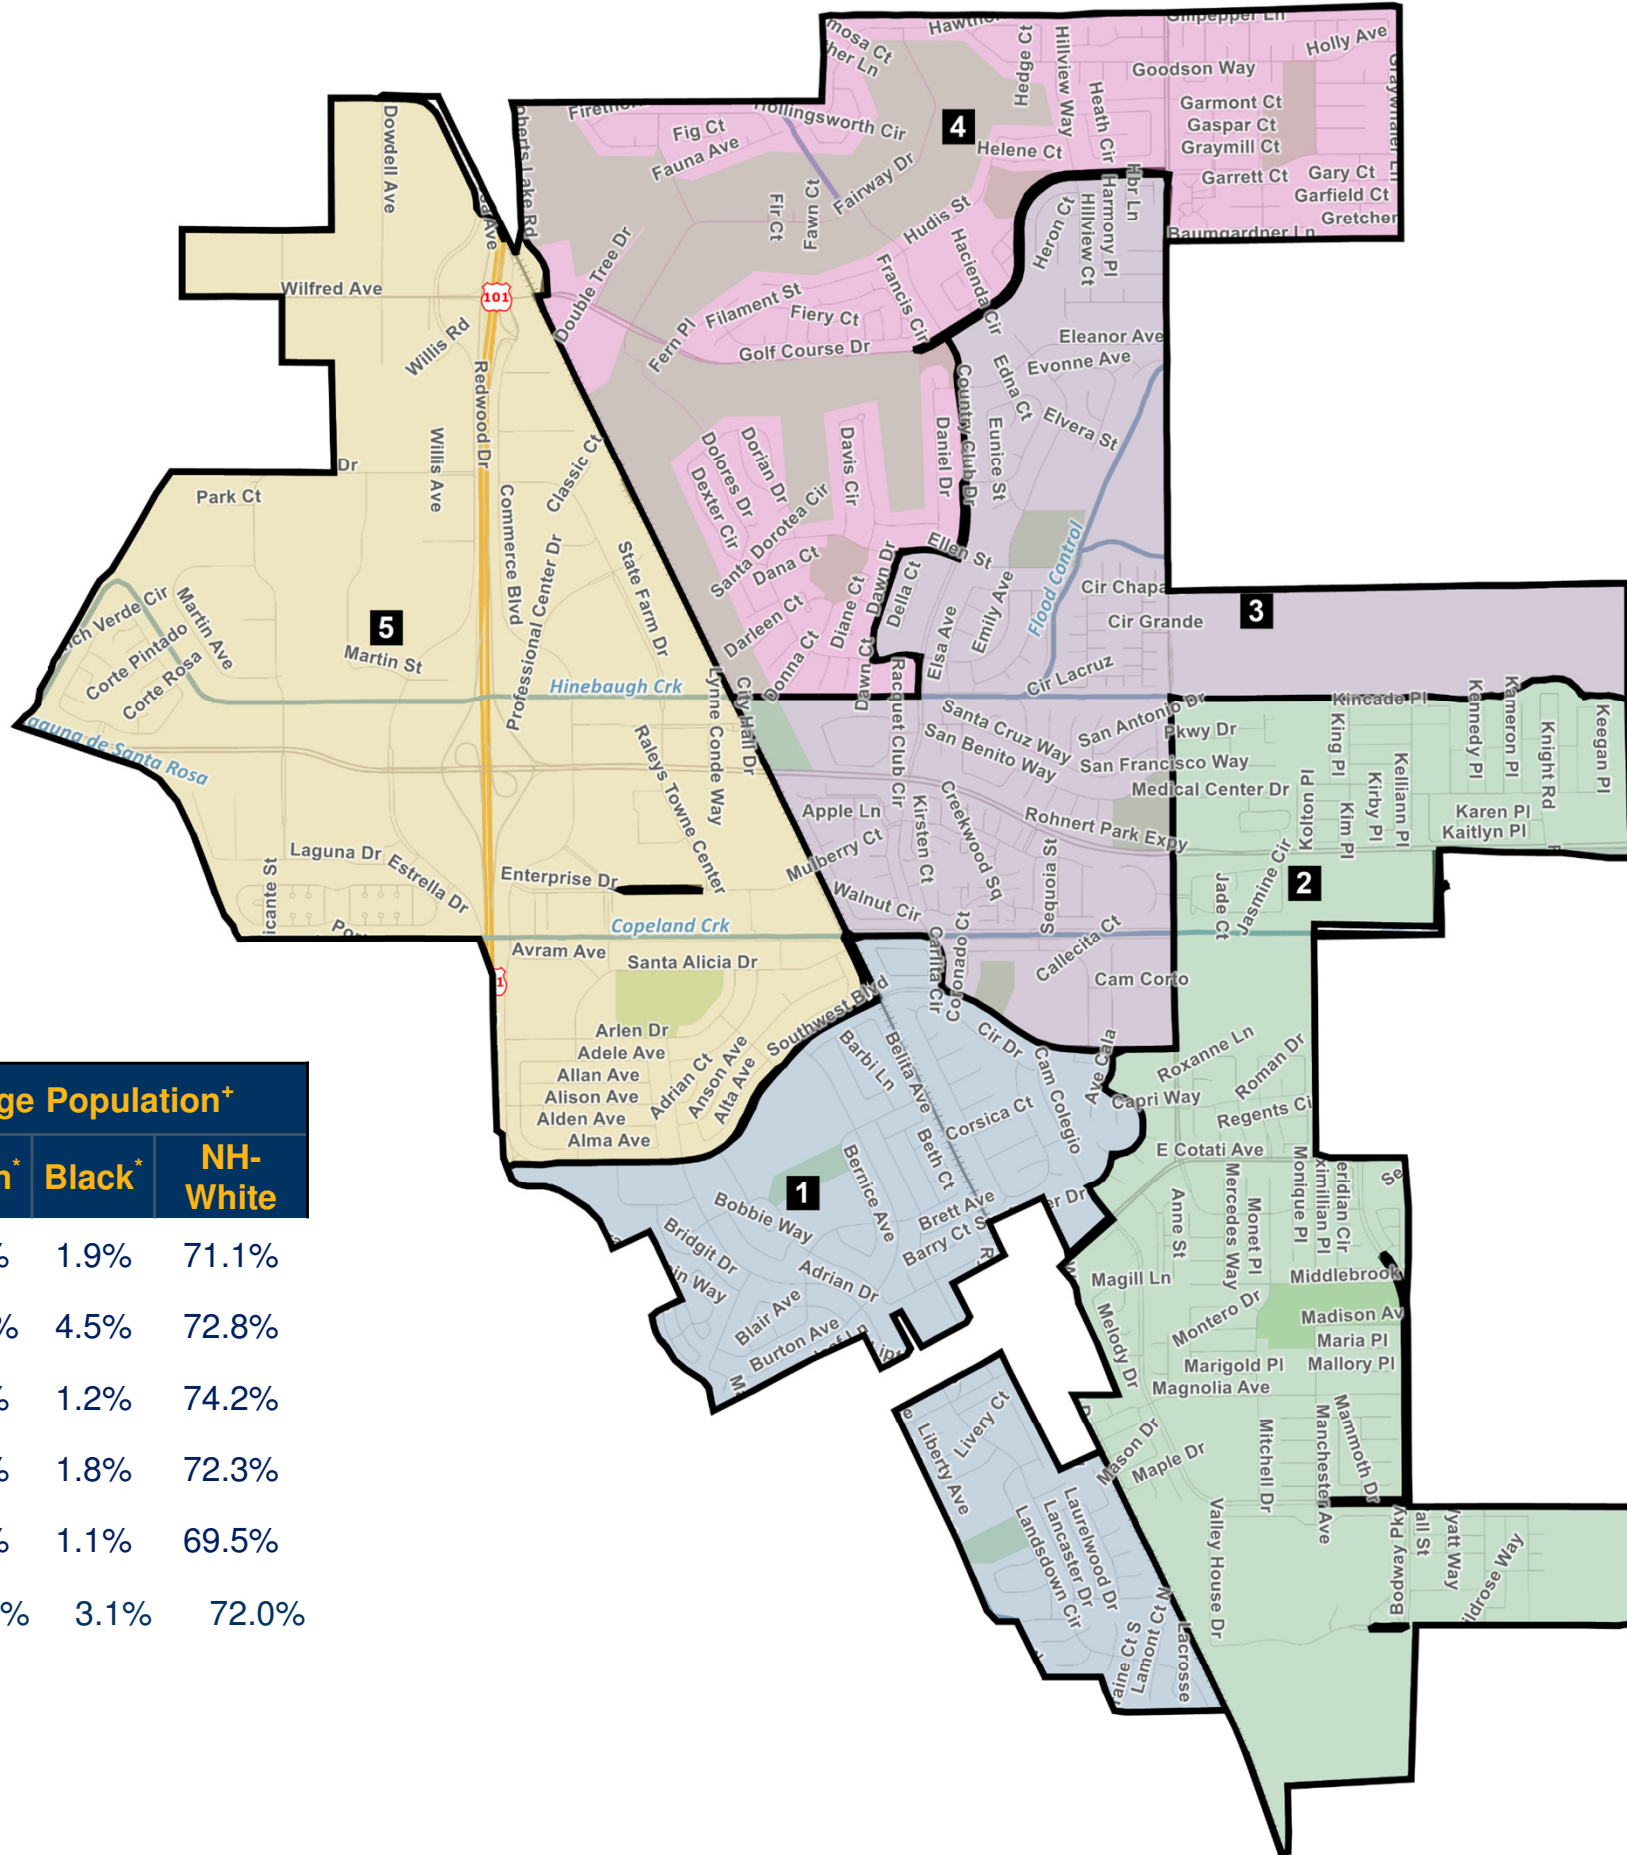

Rohnert Park

Public Plan 17

DistrictR ID: 104354

Statistics unavailable for some districts due to split census blocks

^ 2020 Census Redistricting Data.

Adjusted for incarcerated populations

+ 2015-2019 American Community Survey Special Tabulation

* Calculated pursuant to OMB

BULLETIN NO. 00-02

#	Population [^]		Citizen Voting Age Population ⁺				
	Total	Deviation	Total	Latino*	Asian*	Black*	NH-White
1	8,214	-7.6%	5,556	18.6%	5.7%	1.9%	71.1%
2	9,751	+9.6%	6,340	16.1%	10.3%	4.5%	72.8%
3	8,887	-0.1%	7,509	15.8%	6.0%	1.2%	74.2%
4	7,849	-11.7%	6,319	19.0%	3.6%	1.8%	72.3%
5	9,306	+4.6%	5,612	26.0%	2.4%	1.1%	69.5%
Total	44,465	21.4%	31,611	18.8%	5.7%	3.1%	72.0%
Ideal	8,893						