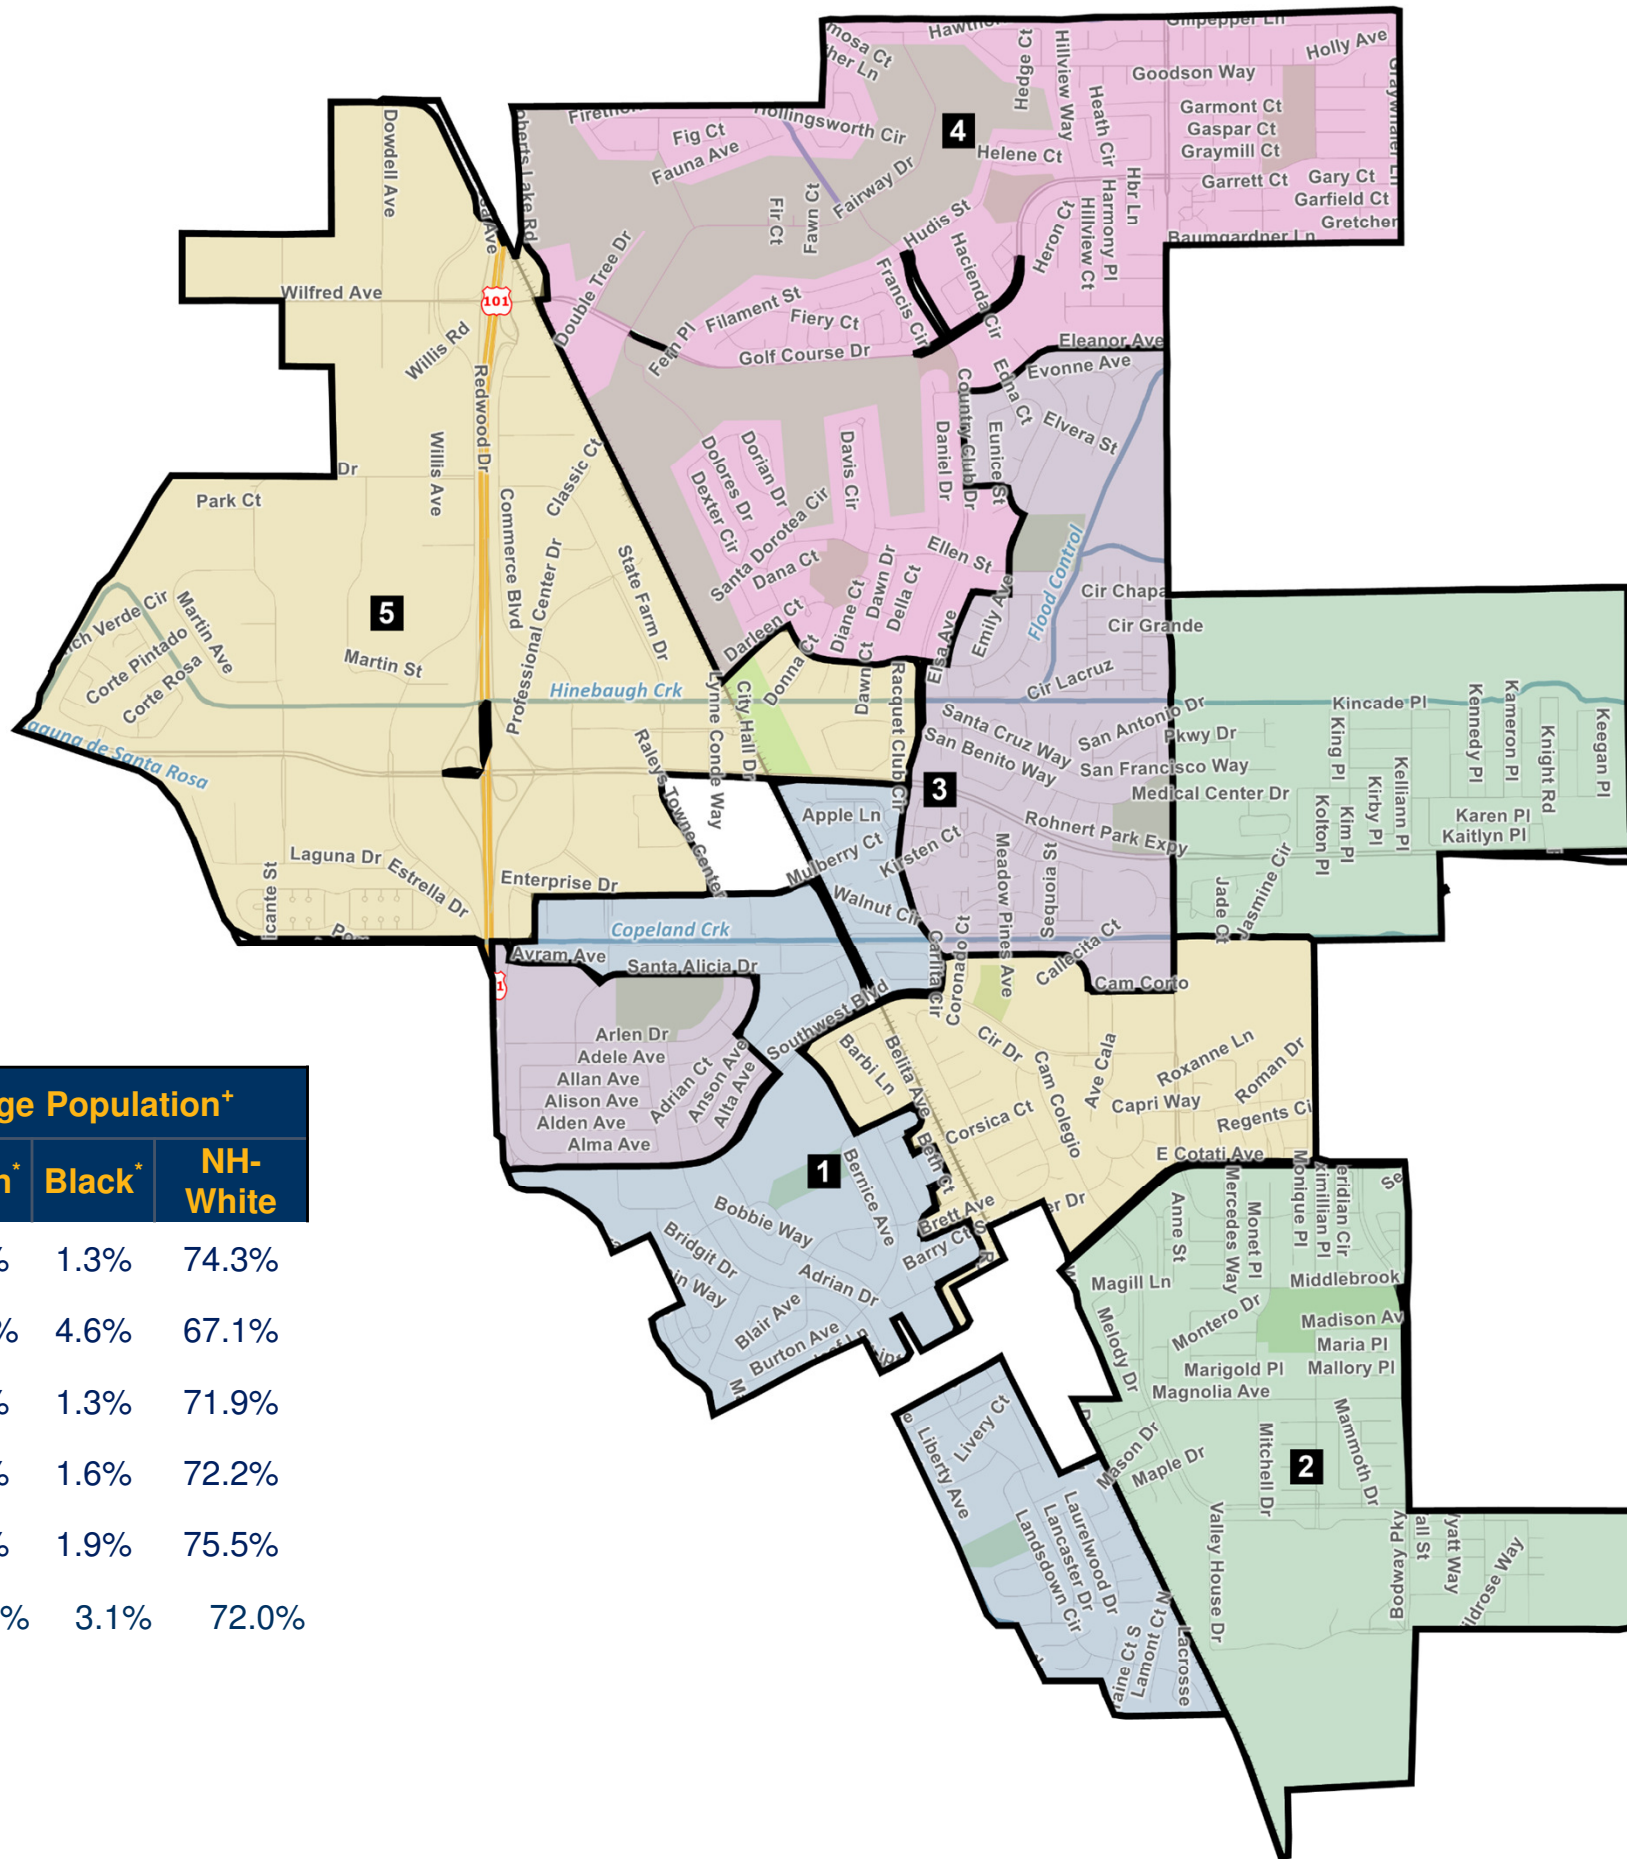

Rohnert Park

Public Plan 15

DistrictR ID: 98524

Statistics unavailable for some districts due to split census blocks

^ 2020 Census Redistricting Data.

Adjusted for incarcerated populations

+ 2015-2019 American Community

Survey Special Tabulation

* Calculated pursuant to OMB

BULLETIN NO. 00-02

#	Population [^]		Citizen Voting Age Population ⁺				
	Total	Deviation	Total	Latino*	Asian*	Black*	NH-White
1	8,715	-2.0%	6,074	18.5%	4.4%	1.3%	74.3%
2	9,009	+1.3%	6,014	16.4%	10.7%	4.6%	67.1%
3	8,449	-5.0%	6,481	18.2%	5.0%	1.3%	71.9%
4	9,132	+2.7%	7,368	18.7%	4.1%	1.6%	72.2%
5	9,007	+1.3%	5,561	21.8%	4.8%	1.9%	75.5%
Total	44,465	7.7%	31,611	18.8%	5.7%	3.1%	72.0%
Ideal	8,893						