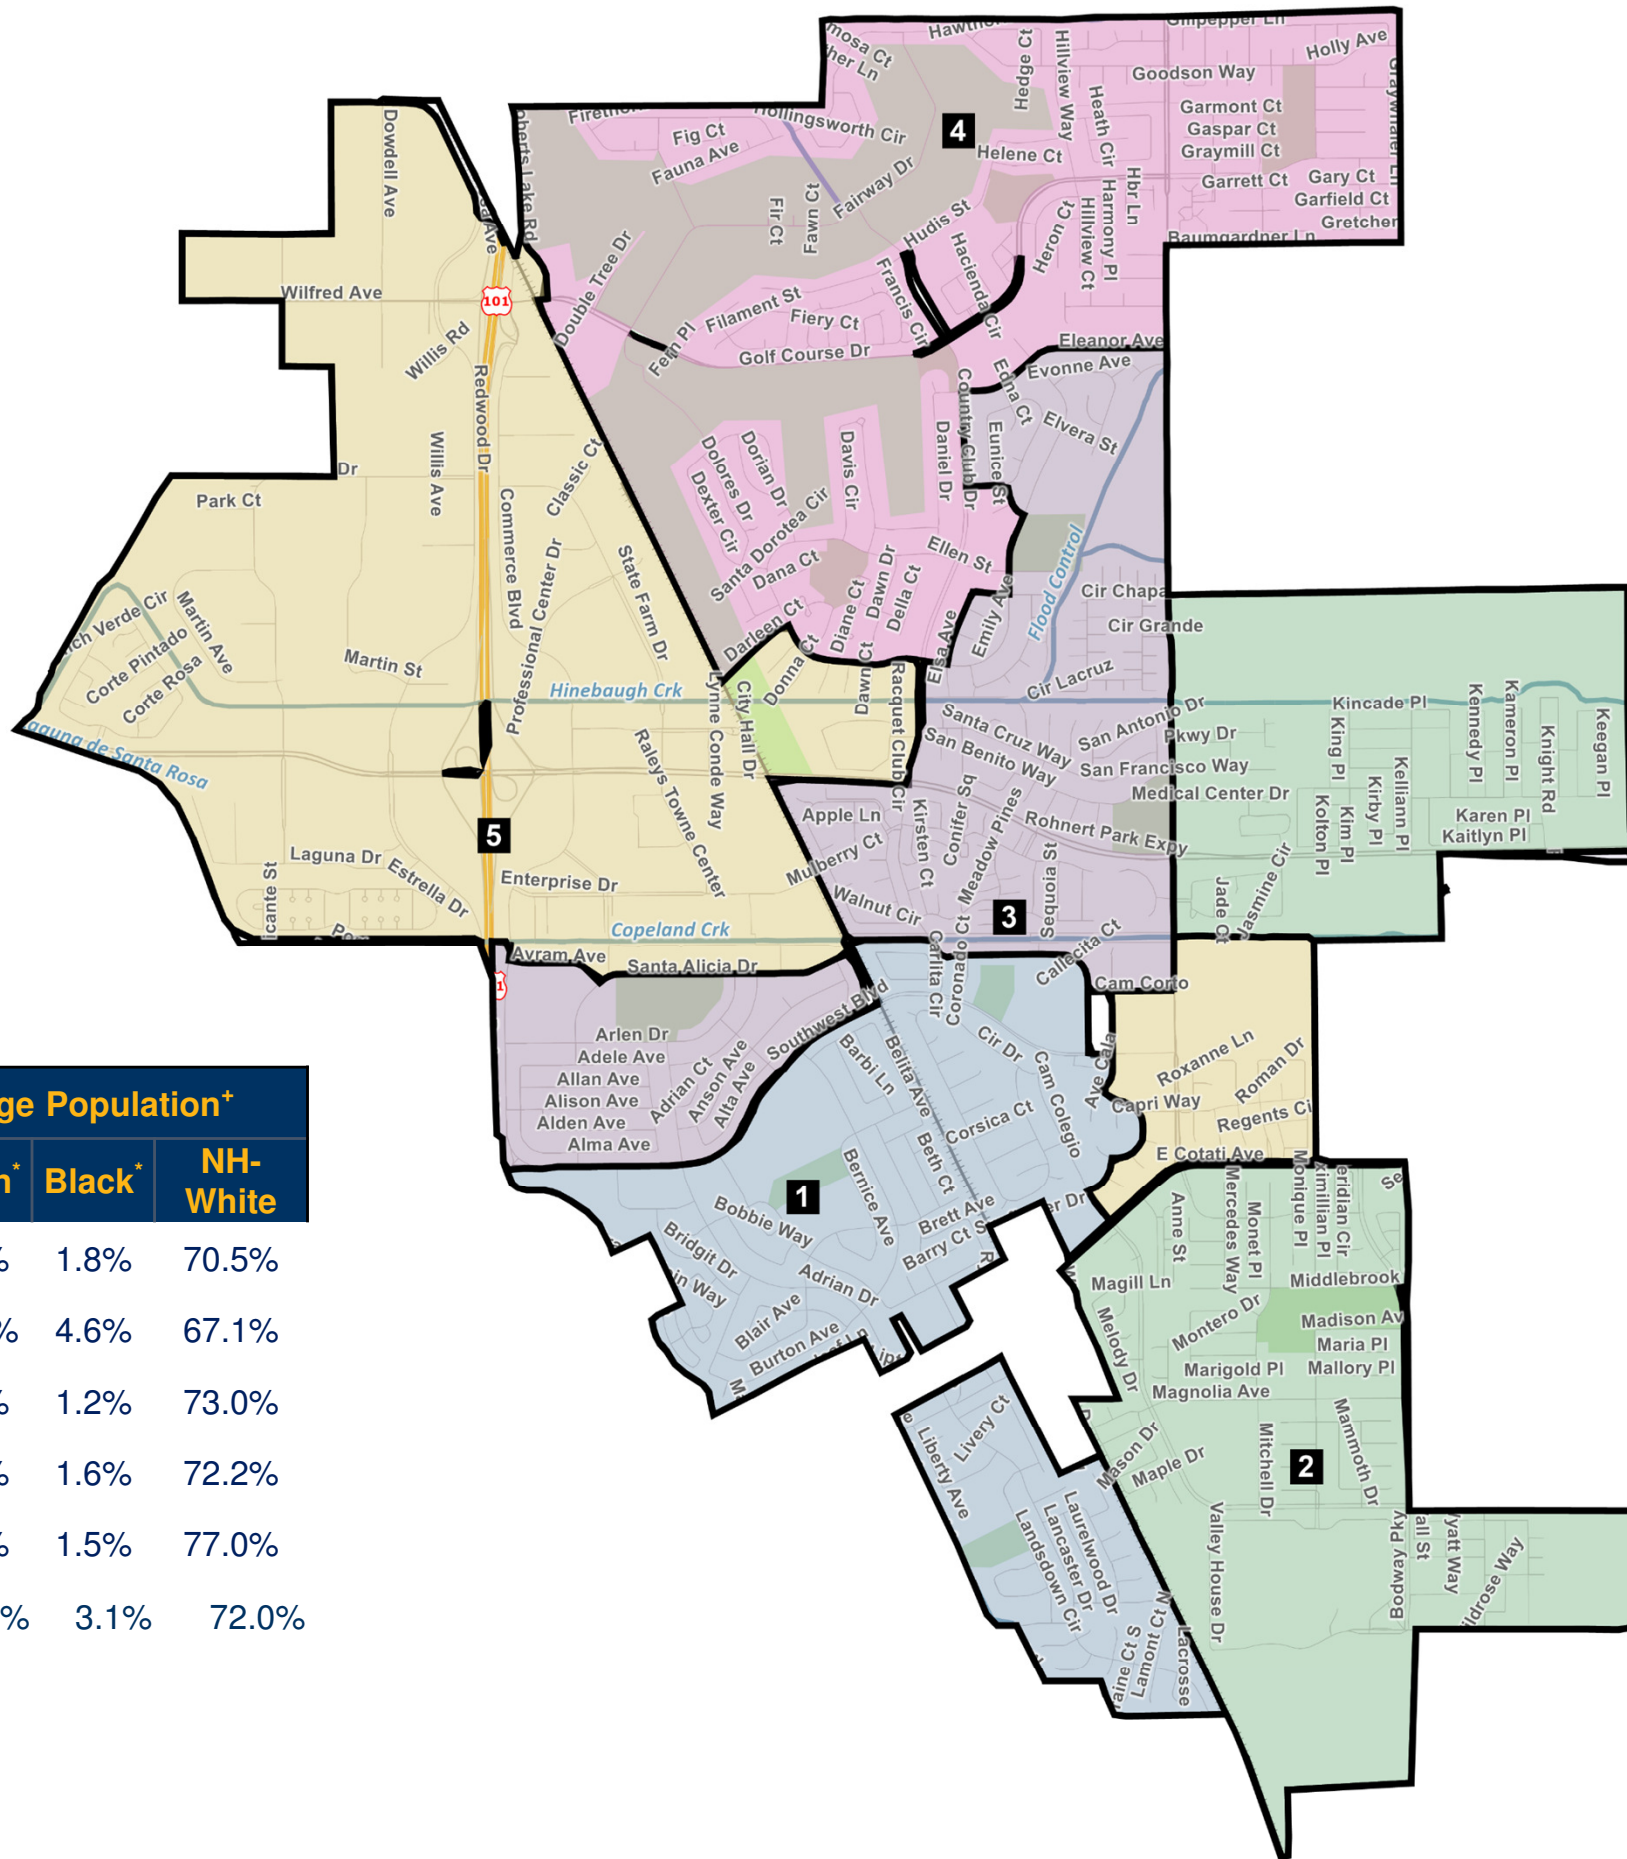

Rohnert Park

Public Plan 14

DistrictR ID: 97758

Statistics unavailable for some districts due to split census blocks

^ 2020 Census Redistricting Data.

Adjusted for incarcerated populations

+ 2015-2019 American Community Survey Special Tabulation

* Calculated pursuant to OMB

BULLETIN NO. 00-02

#	Population [^]		Citizen Voting Age Population ⁺				
	Total	Deviation	Total	Latino*	Asian*	Black*	NH-White
1	8,468	-4.8%	5,805	19.2%	5.8%	1.8%	70.5%
2	9,009	+1.3%	6,014	16.4%	10.7%	4.6%	67.1%
3	9,164	+3.0%	6,946	17.9%	4.8%	1.2%	73.0%
4	9,132	+2.7%	7,368	18.7%	4.1%	1.6%	72.2%
5	8,164	-8.2%	5,068	22.4%	3.5%	1.5%	77.0%
Total	44,465	11.2%	31,611	18.8%	5.7%	3.1%	72.0%
Ideal	8,893						