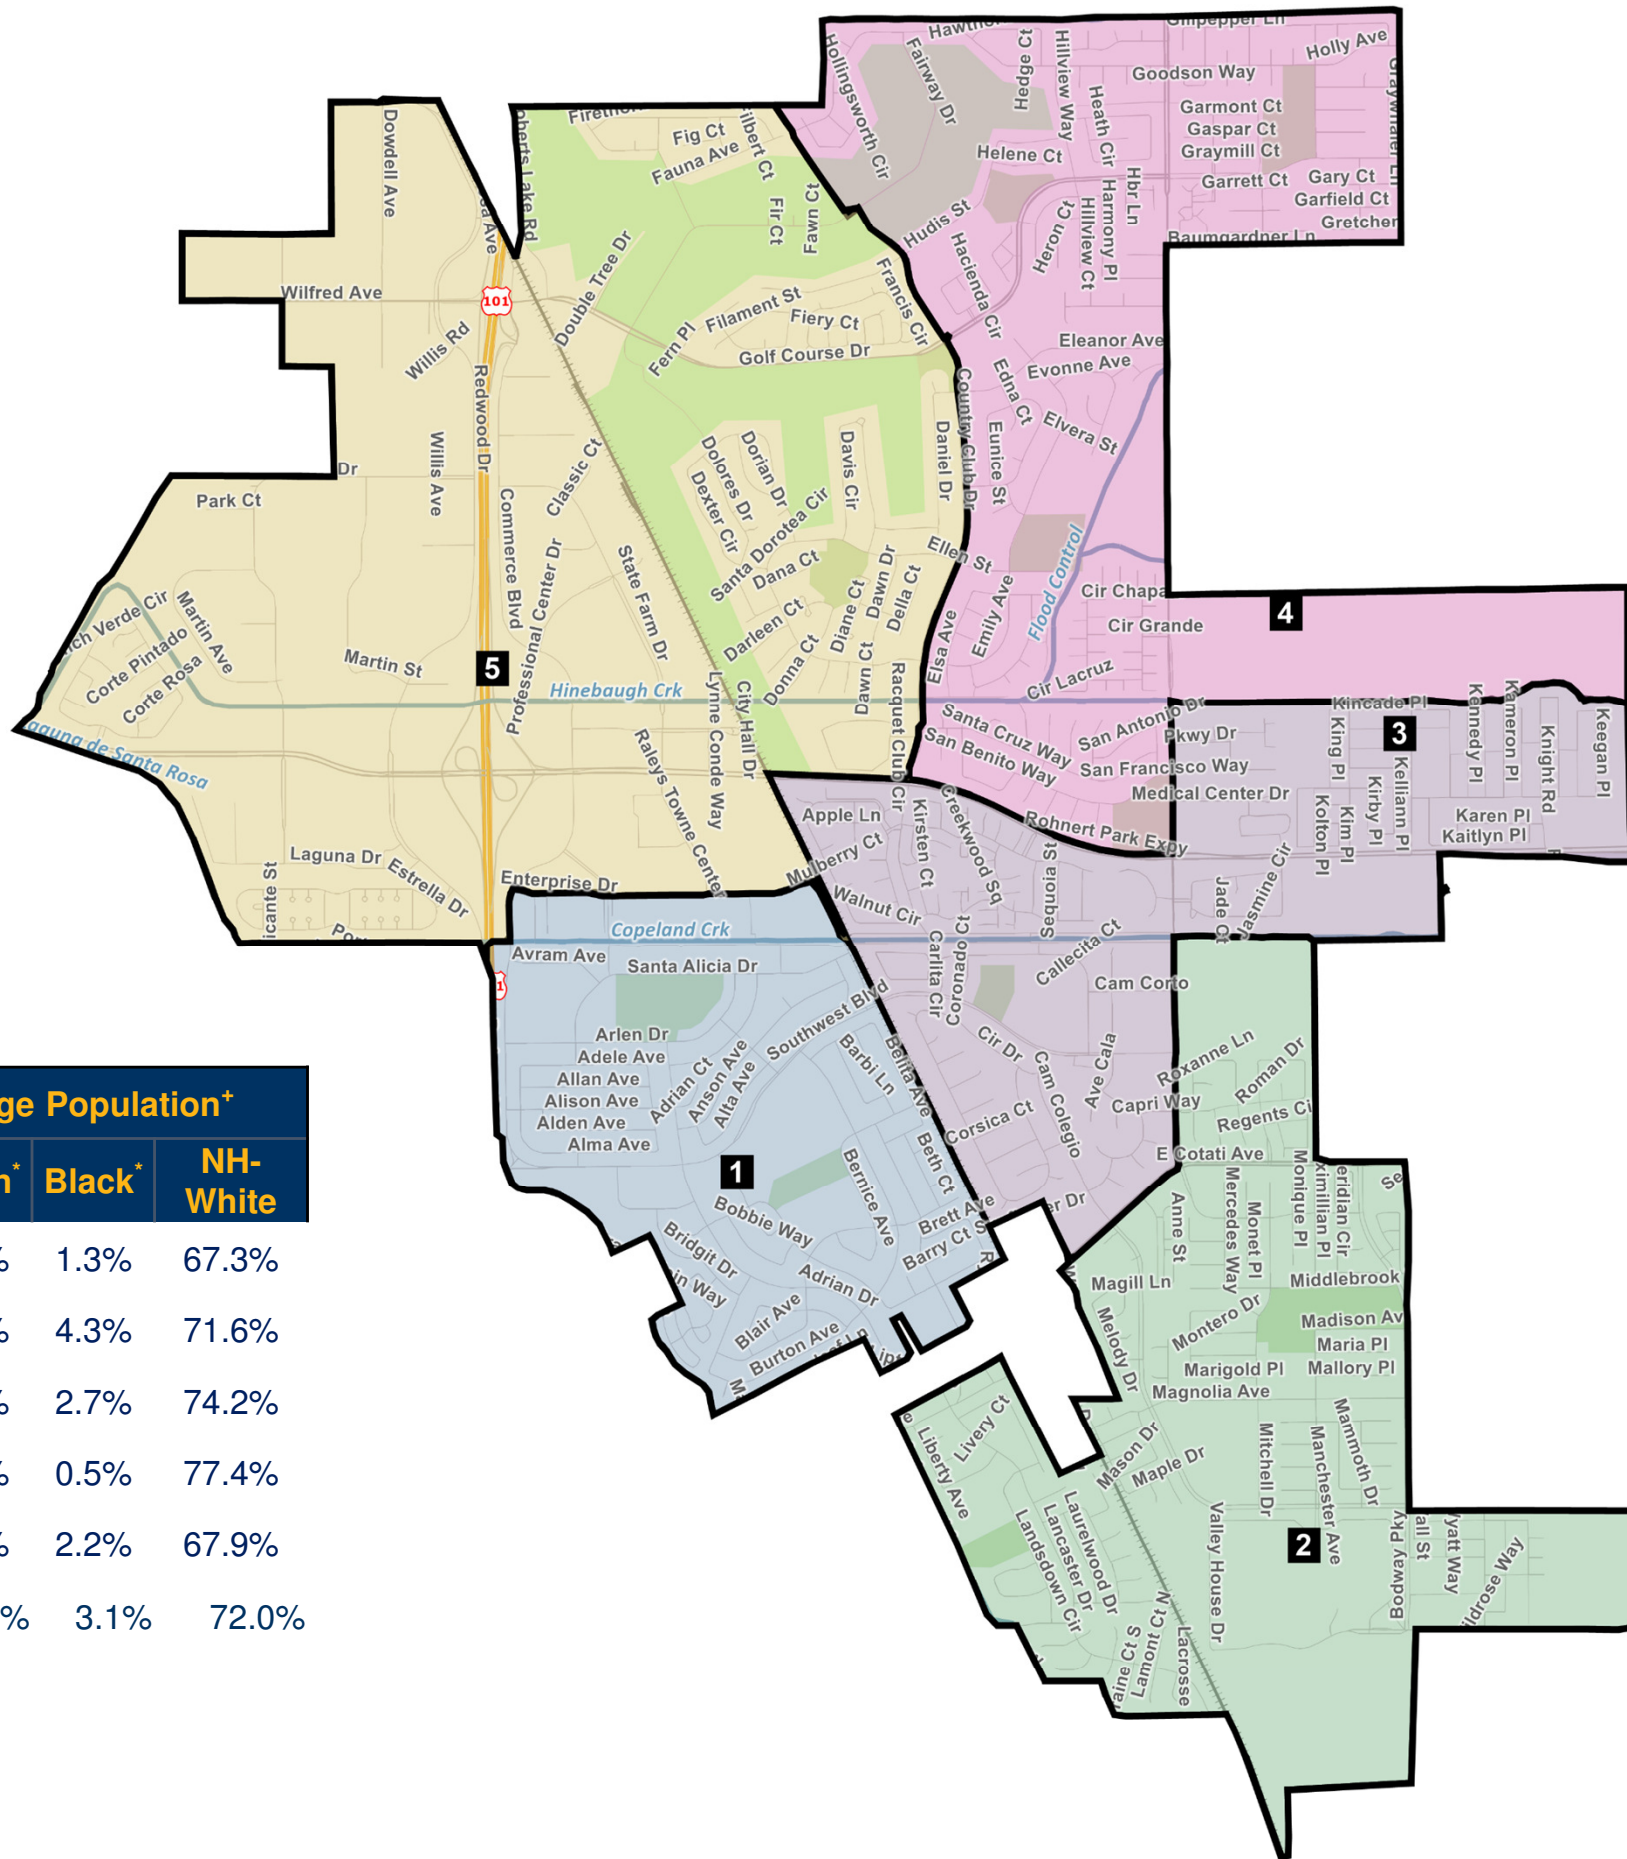

Rehnert Park

Public Plan 13

District R ID: 97524

Statistics unavailable for some districts due to split census blocks

^ 2020 Census Redistricting Data.

Adjusted for incarcerated populations

+ 2015-2019 American Community

Survey Special Tabulation

* Calculated pursuant to OMB

BULLETIN NO. 00-02

#	Population [^]		Citizen Voting Age Population ⁺				
	Total	Deviation	Total	Latino*	Asian*	Black*	NH-White
1	9,296	+4.5%	6,170	24.2%	4.6%	1.3%	67.3%
2	8,743	-1.7%	6,375	17.6%	9.1%	4.3%	71.6%
3	8,544	-3.9%	5,362	15.0%	7.0%	2.7%	74.2%
4	9,172	+3.1%	7,918	13.7%	5.5%	0.5%	77.4%
5	8,710	-2.1%	5,786	24.7%	2.2%	2.2%	67.9%
Total	44,465	8.5%	31,611	18.8%	5.7%	3.1%	72.0%
Ideal	8,893						