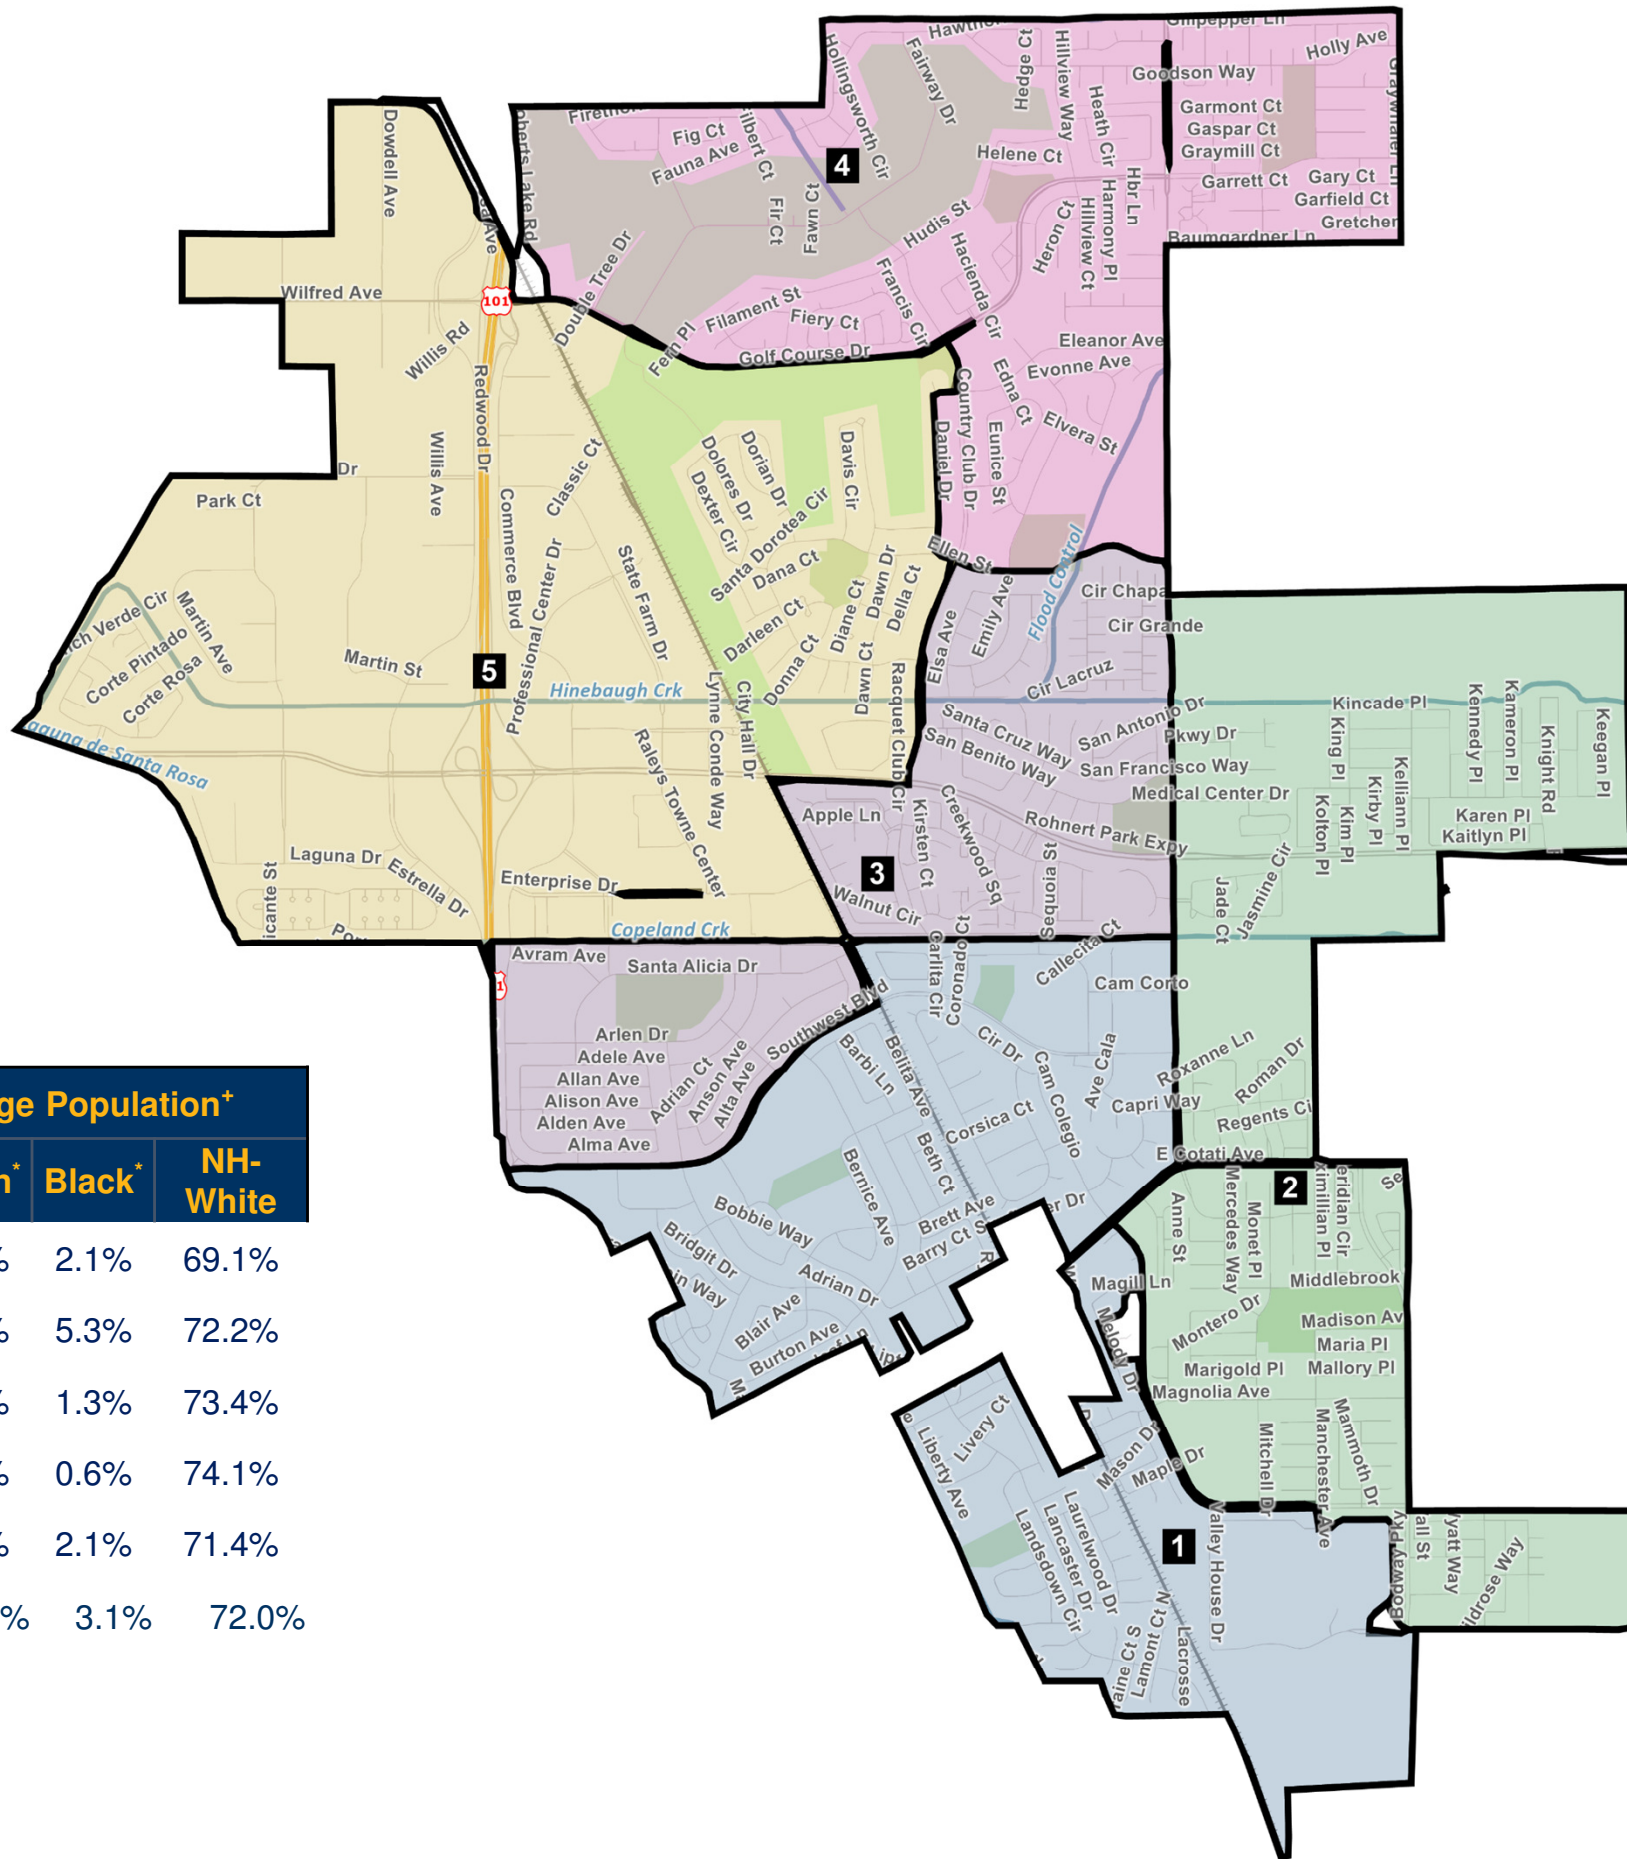

Rohnert Park

Public Plan 12

DistrictR ID: 96551

Statistics unavailable for some districts due to split census blocks

^ 2020 Census Redistricting Data.

Adjusted for incarcerated populations

+ 2015-2019 American Community Survey Special Tabulation

* Calculated pursuant to OMB

BULLETIN NO. 00-02

#	Population [^]		Citizen Voting Age Population ⁺				
	Total	Deviation	Total	Latino*	Asian*	Black*	NH-White
1	10,409	+17.0%	7,625	18.6%	8.0%	2.1%	69.1%
2	8,703	-2.1%	5,230	18.4%	8.6%	5.3%	72.2%
3	8,089	-9.0%	5,225	19.2%	3.9%	1.3%	73.4%
4	9,130	+2.7%	8,190	17.1%	4.8%	0.6%	74.1%
5	7,866	-11.5%	5,114	22.1%	2.2%	2.1%	71.4%
Total	44,465	28.6%	31,611	18.8%	5.7%	3.1%	72.0%
Ideal	8,893						