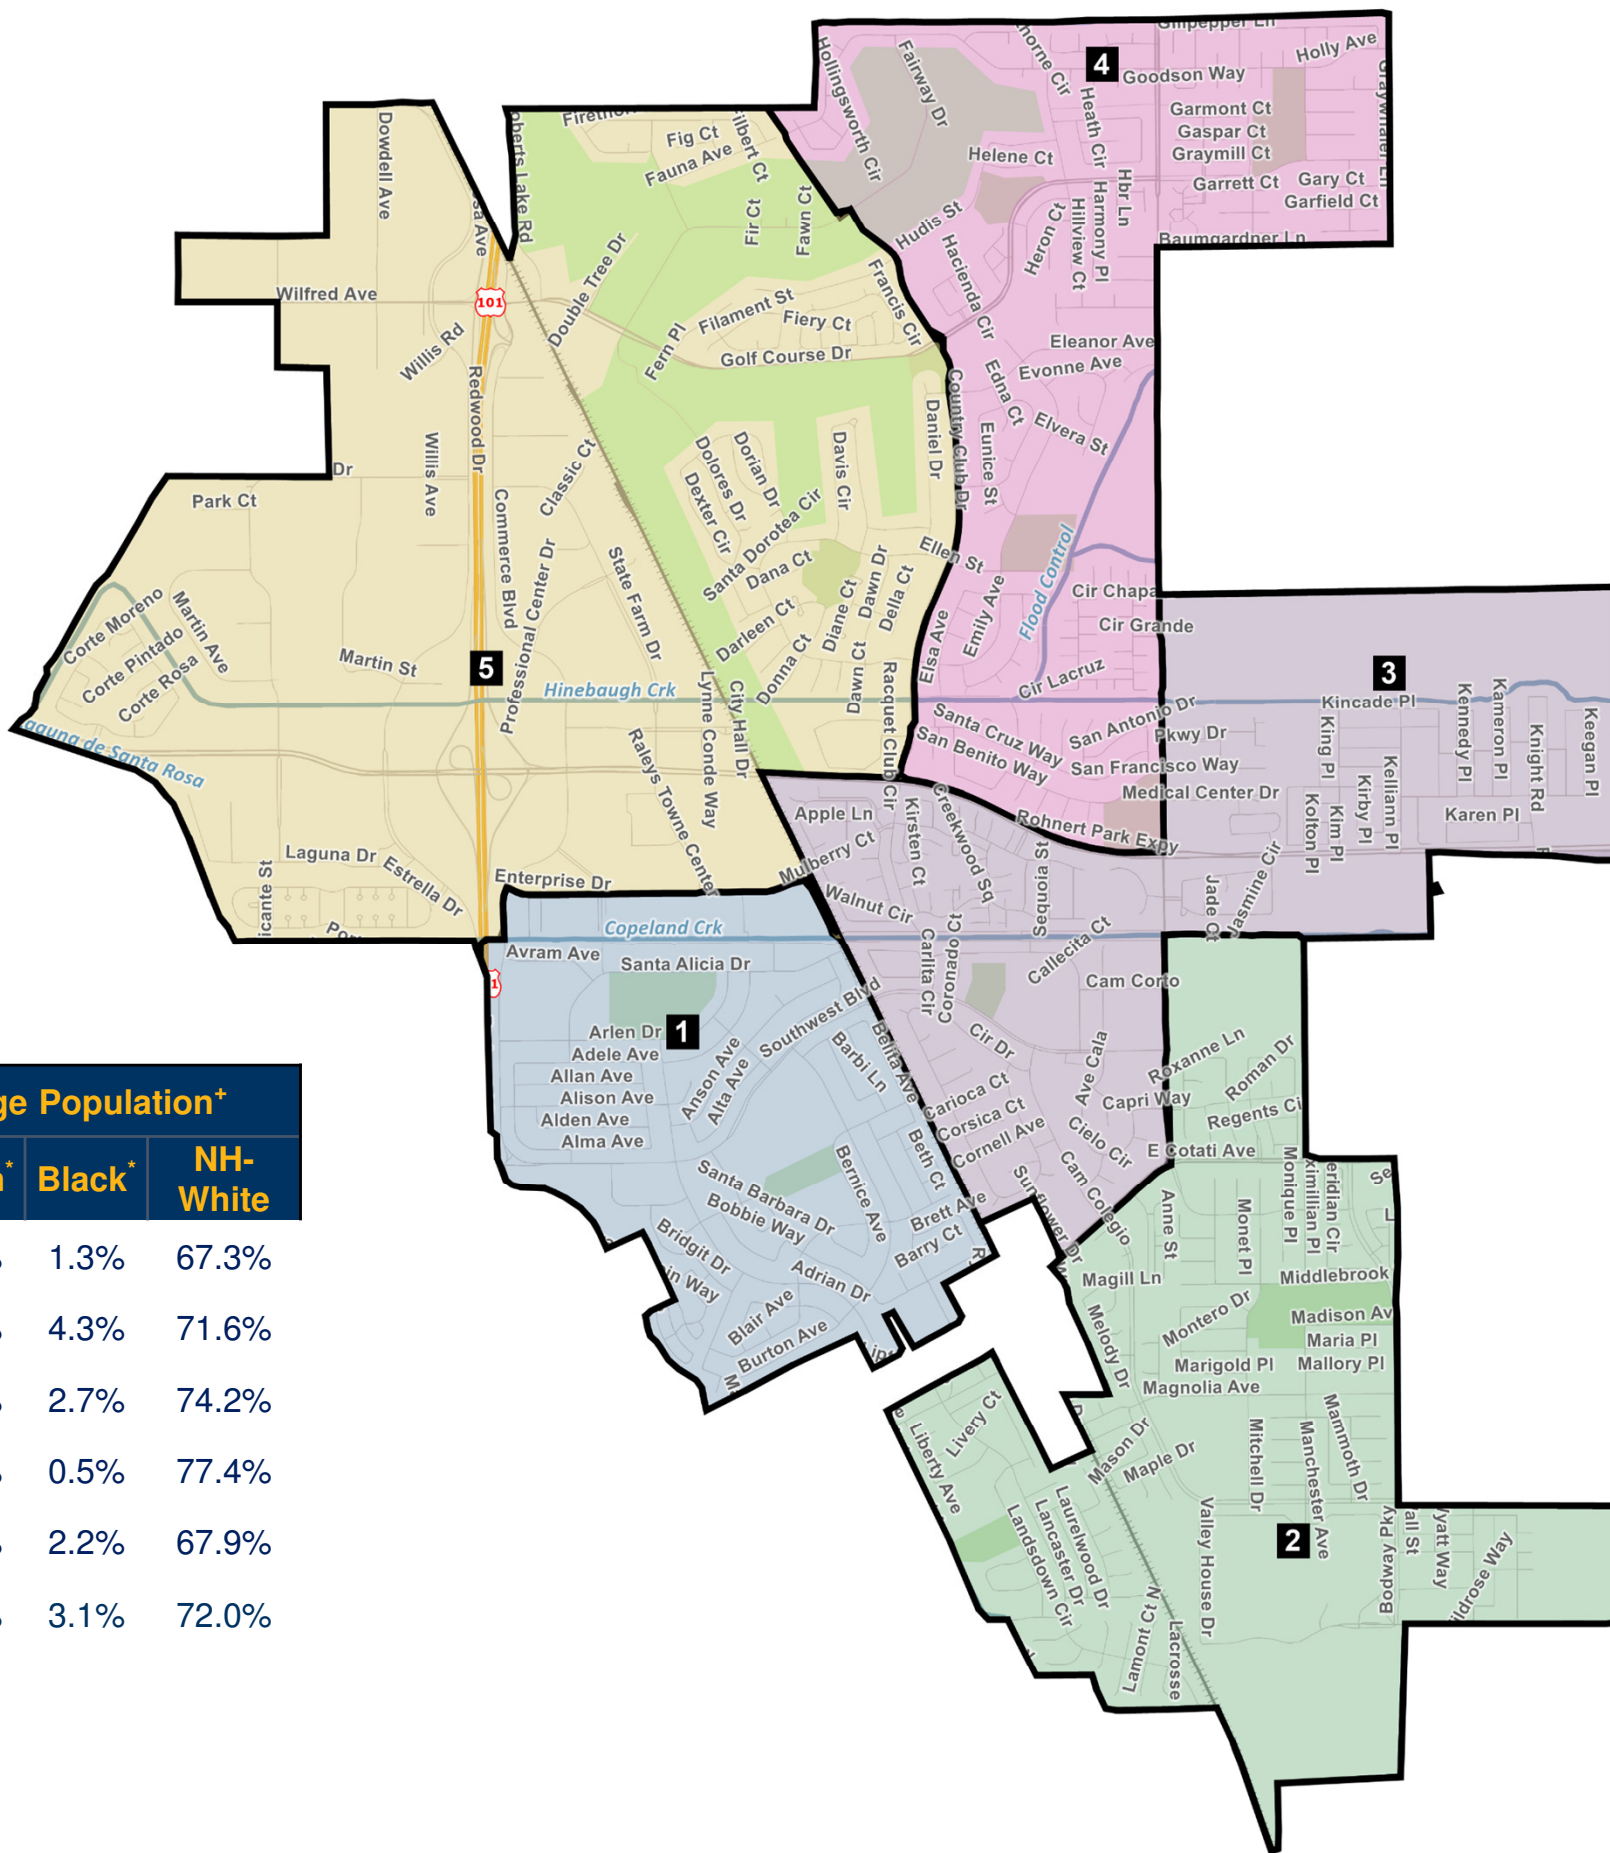

Rohnert Park

Public Plan 11A*

DistrictR ID: 86552

Statistics unavailable for some districts due to split census blocks

^ 2020 Census Redistricting Data.

Adjusted for incarcerated populations

+ 2015-2019 American Community

Survey Special Tabulation

* Calculated pursuant to OMB

BULLETIN NO. 00-02

* Block 060971513073007 moved from District 5 to District 4 to conform with Public Plan 6, Public Plan 19, and Plan Blue

#	Population [^]		Citizen Voting Age Population ⁺				
	Total	Deviation	Total	Latino*	Asian*	Black*	NH-White
1	9,296	+4.5%	6,170	24.2%	4.6%	1.3%	67.3%
2	8,743	-1.7%	6,375	17.6%	9.1%	4.3%	71.6%
3	8,544	-3.9%	5,362	15.0%	7.0%	2.7%	74.2%
4	9,172	+3.1%	7,918	13.7%	5.5%	0.5%	77.4%
5	8,710	-2.1%	5,786	24.7%	2.2%	2.2%	67.9%
Total	44,465	8.5%	31,611	18.8%	5.7%	3.1%	72.0%
Ideal	8,893						