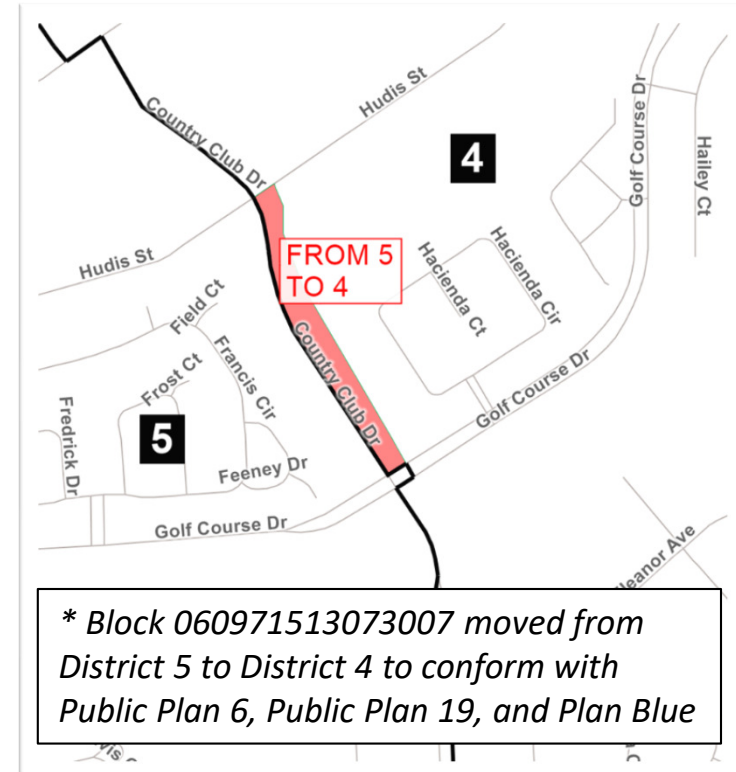

Rohnert Park

Public Plan 11A*

DistrictR ID: 86552

Statistics unavailable for some districts due to split census blocks

^ 2020 Census Redistricting Data.

Adjusted for incarcerated populations

+ 2015-2019 American Community

Survey Special Tabulation

* Calculated pursuant to OMB

BULLETIN NO. 00-02

* Block 060971513073007 moved from District 5 to District 4 to conform with Public Plan 6, Public Plan 19, and Plan Blue

#	Population [^]		Citizen Voting Age Population ⁺				
	Total	Deviation	Total	Latino*	Asian*	Black*	NH-White
1	9,296	+4.5%	6,170	24.2%	4.6%	1.3%	67.3%
2	8,743	-1.7%	6,375	17.6%	9.1%	4.3%	71.6%
3	8,544	-3.9%	5,362	15.0%	7.0%	2.7%	74.2%
4	9,172	+3.1%	7,918	13.7%	5.5%	0.5%	77.4%
5	8,710	-2.1%	5,786	24.7%	2.2%	2.2%	67.9%
Total	44,465	8.5%	31,611	18.8%	5.7%	3.1%	72.0%
Ideal	8,893						