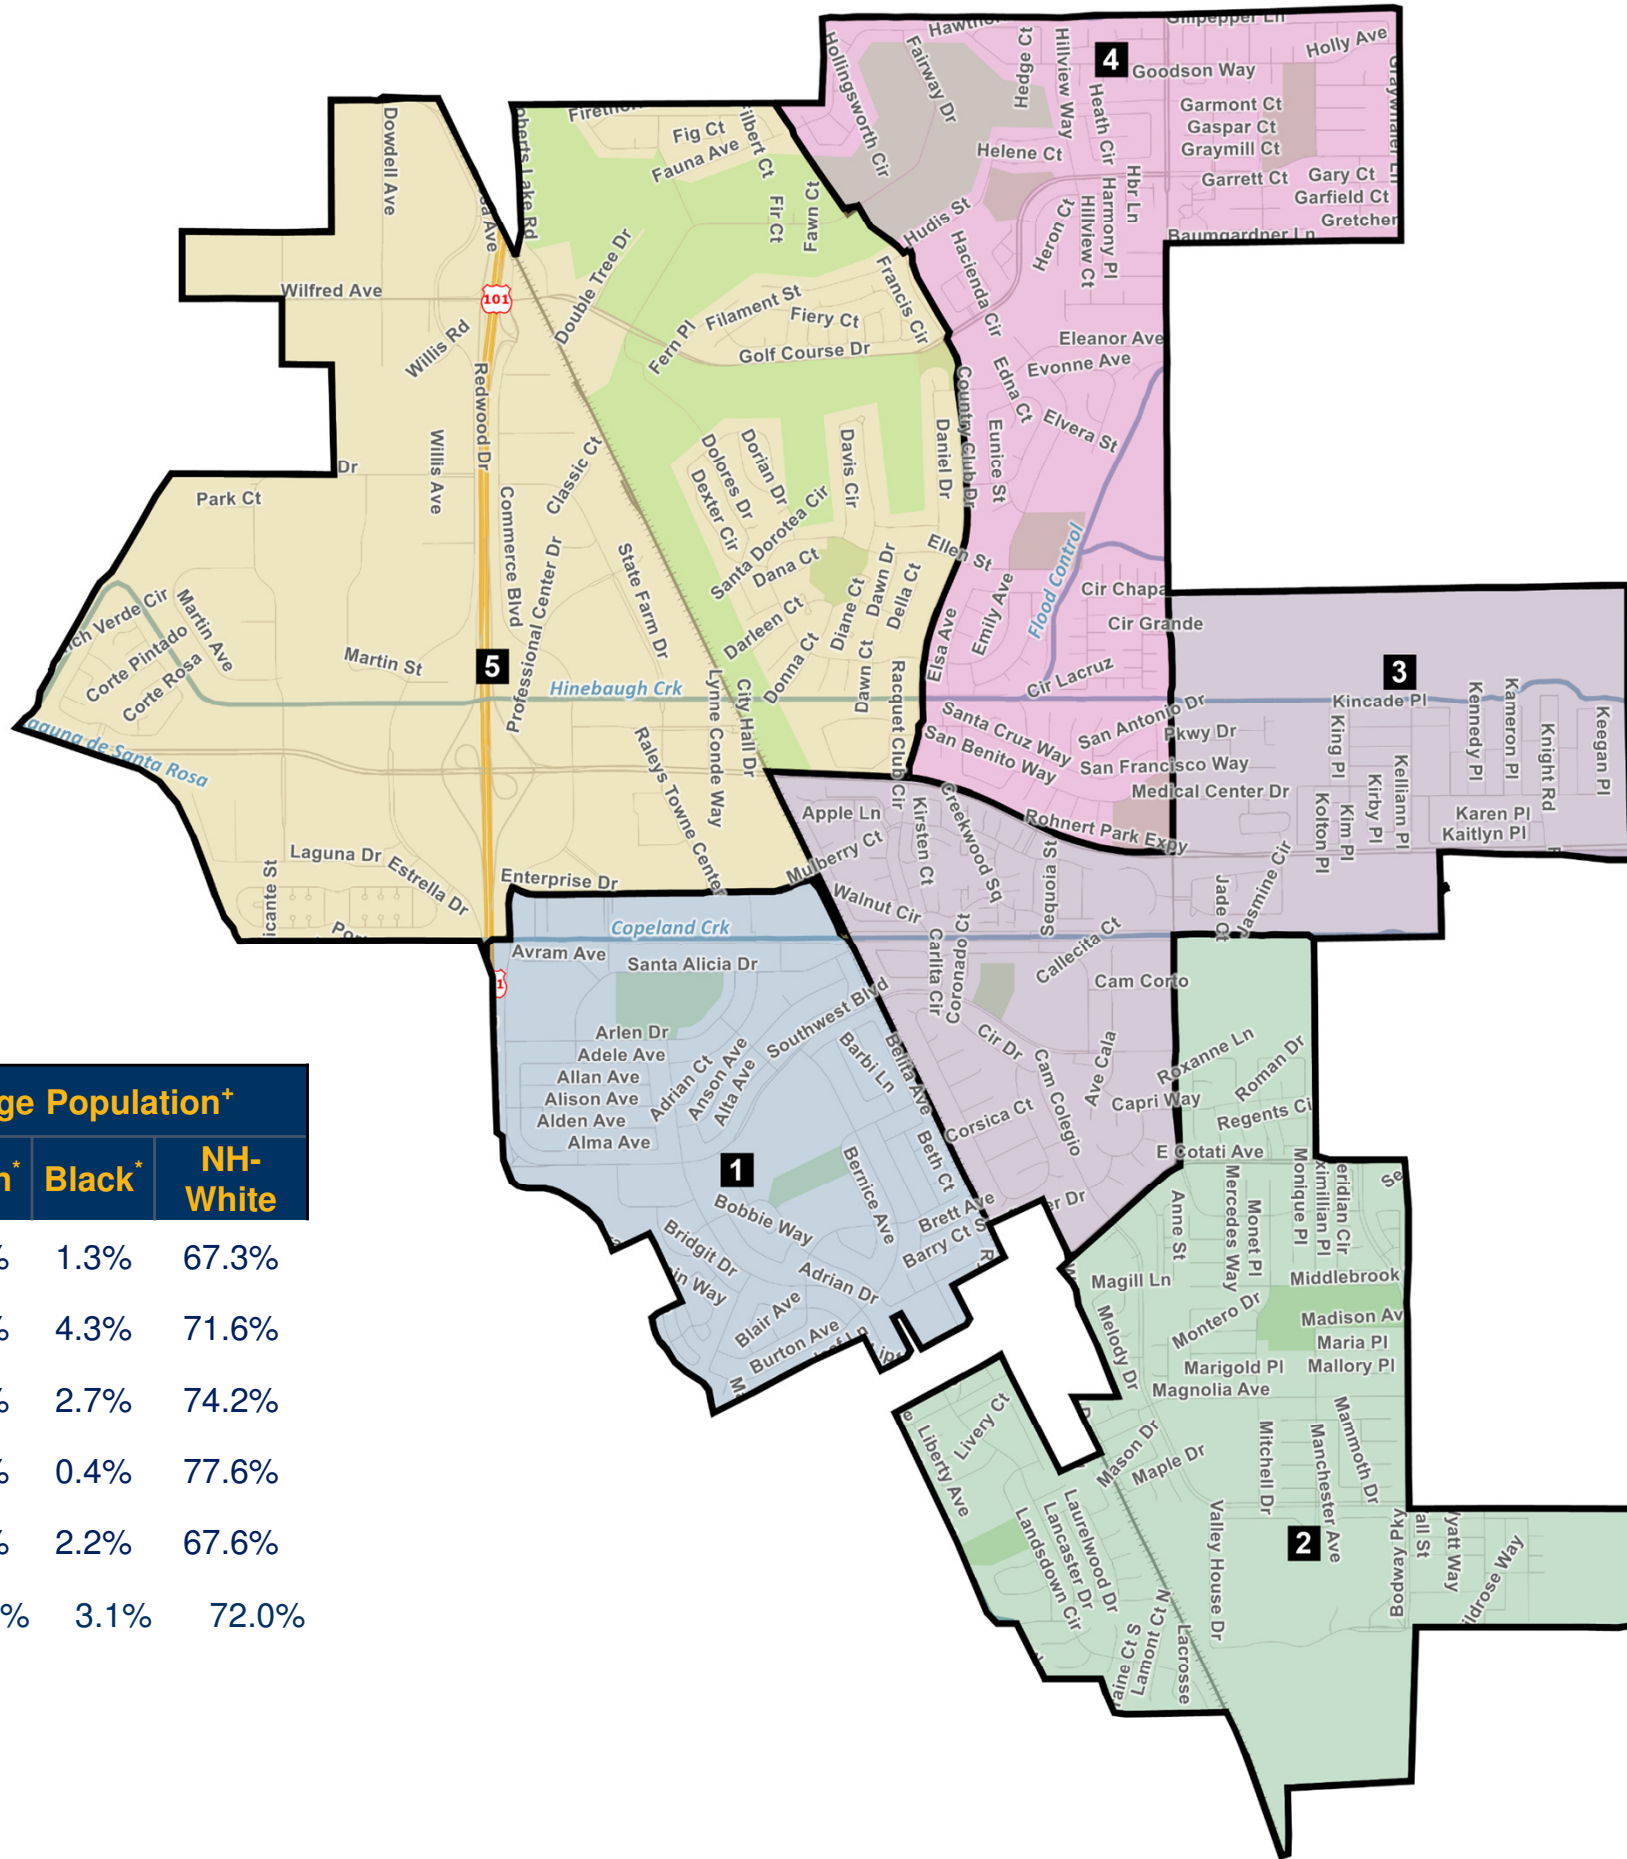

Rehnert Park

# Public Plan 11

DistrictR ID: 86552

Statistics unavailable for some districts due to split census blocks

^ 2020 Census Redistricting Data.

Adjusted for incarcerated populations

+ 2015-2019 American Community Survey Special Tabulation

\* Calculated pursuant to OMB

BULLETIN NO. 00-02

#	Population <sup>^</sup>		Citizen Voting Age Population <sup>+</sup>				
	Total	Deviation	Total	Latino*	Asian*	Black*	NH-White
1	9,296	+4.5%	6,170	24.2%	4.6%	1.3%	67.3%
2	8,743	-1.7%	6,375	17.6%	9.1%	4.3%	71.6%
3	8,544	-3.9%	5,362	15.0%	7.0%	2.7%	74.2%
4	9,105	+2.4%	7,860	13.3%	5.5%	0.4%	77.6%
5	8,777	-1.3%	5,844	25.1%	2.2%	2.2%	67.6%
Total	44,465	8.5%	31,611	18.8%	5.7%	3.1%	72.0%
Ideal	8,893						