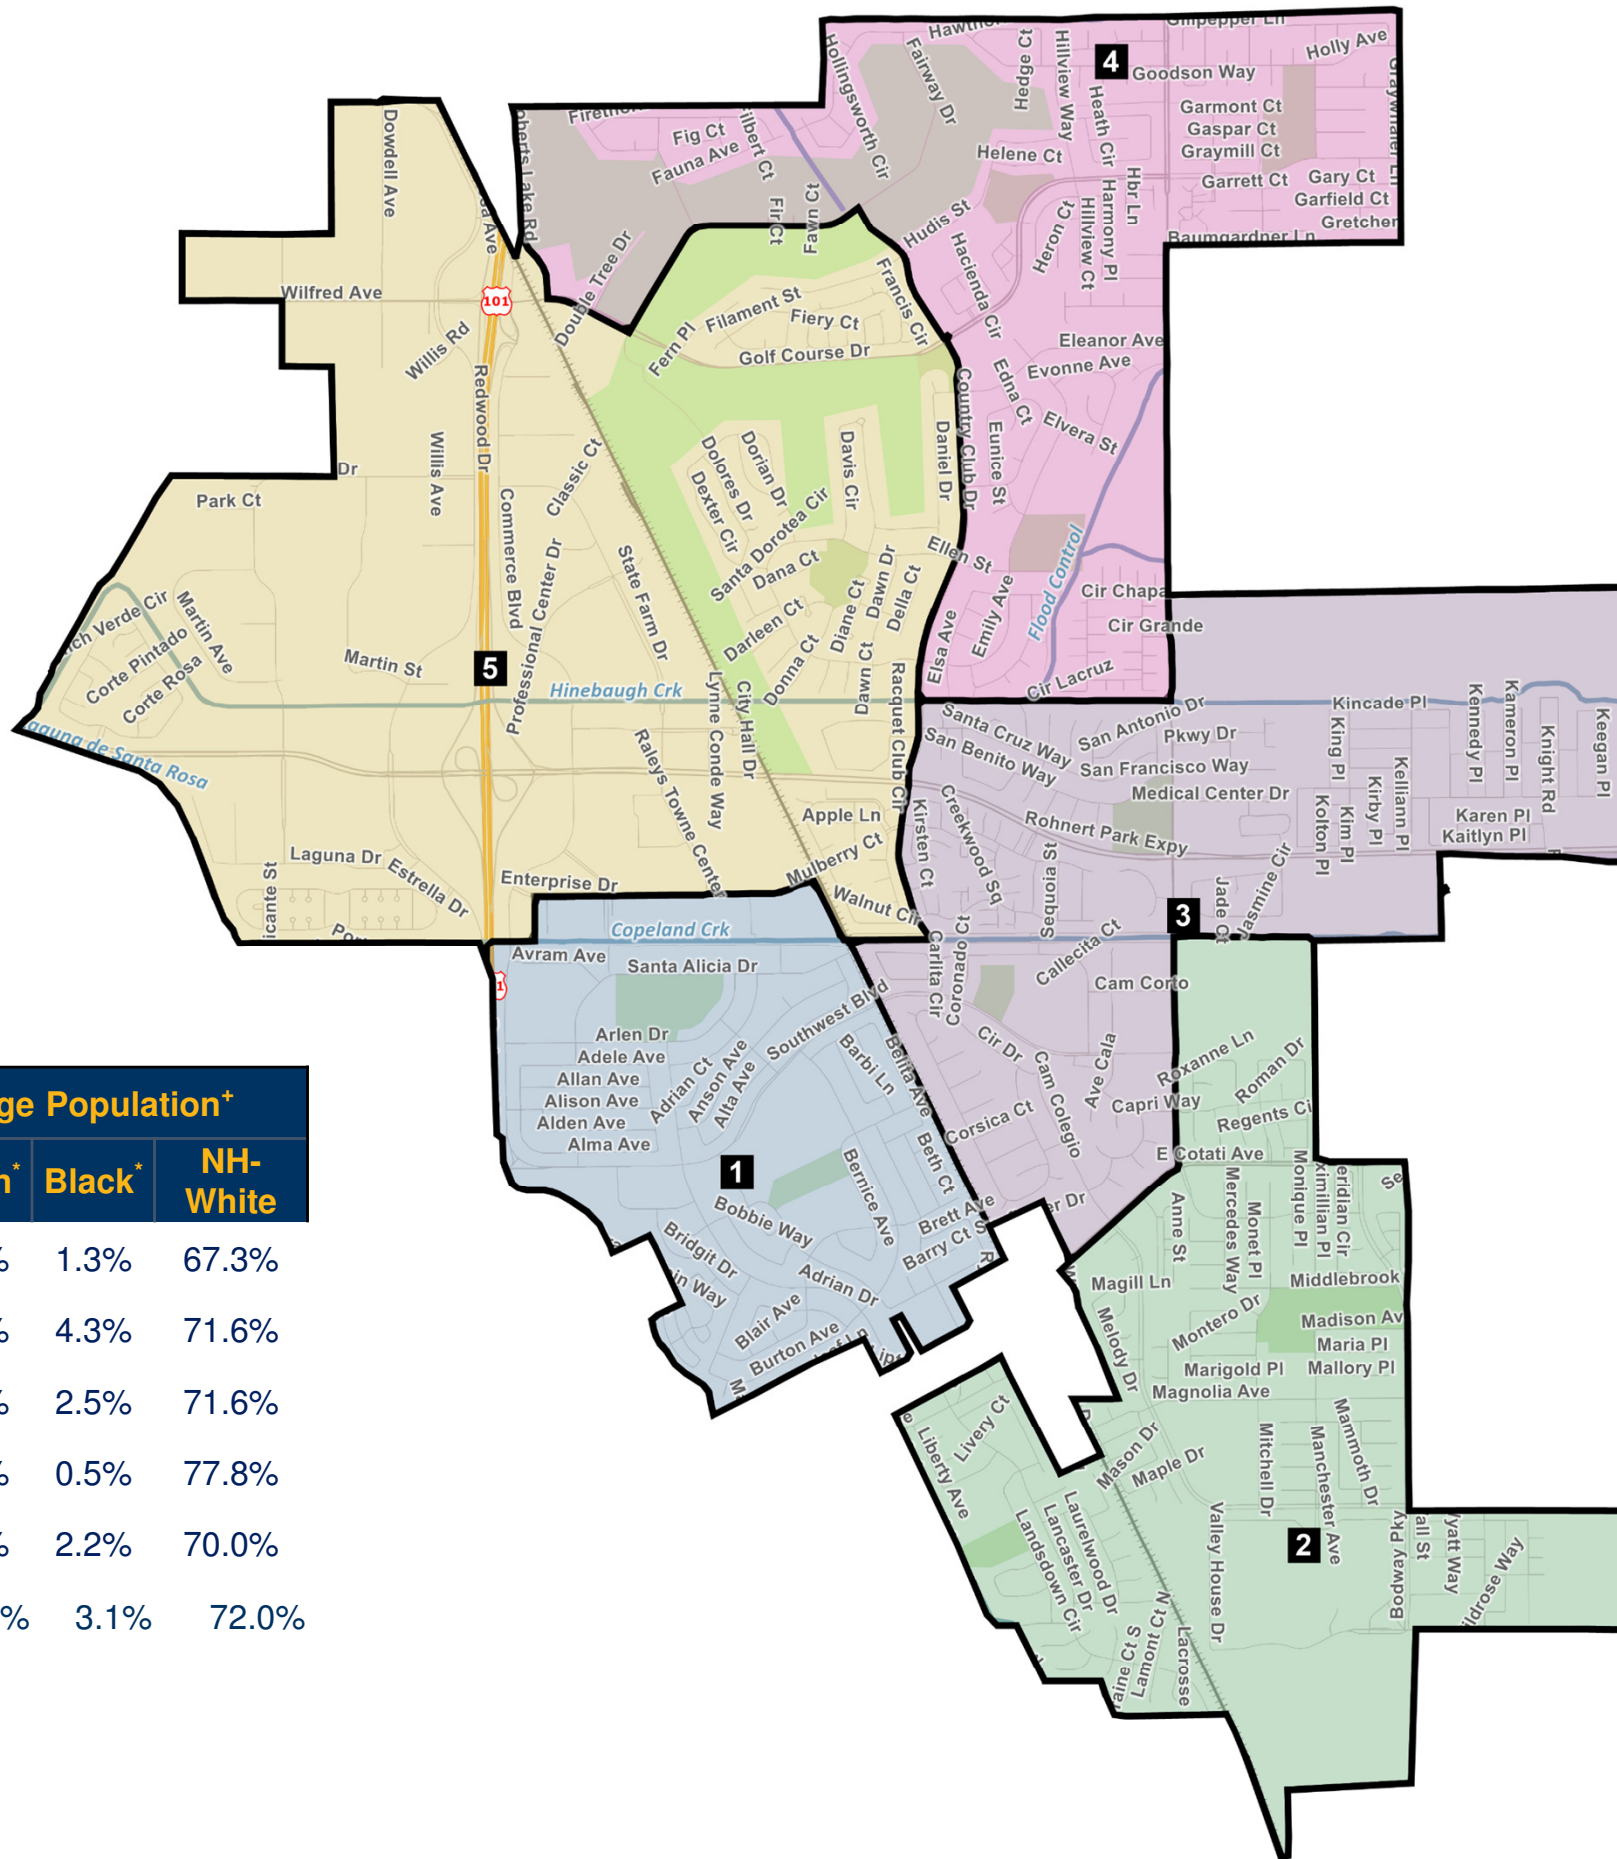

Rohnert Park

Public Plan 10

DistrictR ID: 83027

Statistics unavailable for some districts due to split census blocks

^ 2020 Census Redistricting Data.

Adjusted for incarcerated populations

+ 2015-2019 American Community

Survey Special Tabulation

* Calculated pursuant to OMB

BULLETIN NO. 00-02

#	Population [^]		Citizen Voting Age Population ⁺				
	Total	Deviation	Total	Latino*	Asian*	Black*	NH-White
1	9,296	+4.5%	6,170	24.2%	4.6%	1.3%	67.3%
2	8,743	-1.7%	6,375	17.6%	9.1%	4.3%	71.6%
3	8,869	-0.3%	5,625	15.4%	7.5%	2.5%	71.6%
4	8,913	+0.2%	7,703	13.7%	4.9%	0.5%	77.8%
5	8,644	-2.8%	5,738	24.3%	2.5%	2.2%	70.0%
Total	44,465	7.3%	31,611	18.8%	5.7%	3.1%	72.0%
Ideal	8,893						