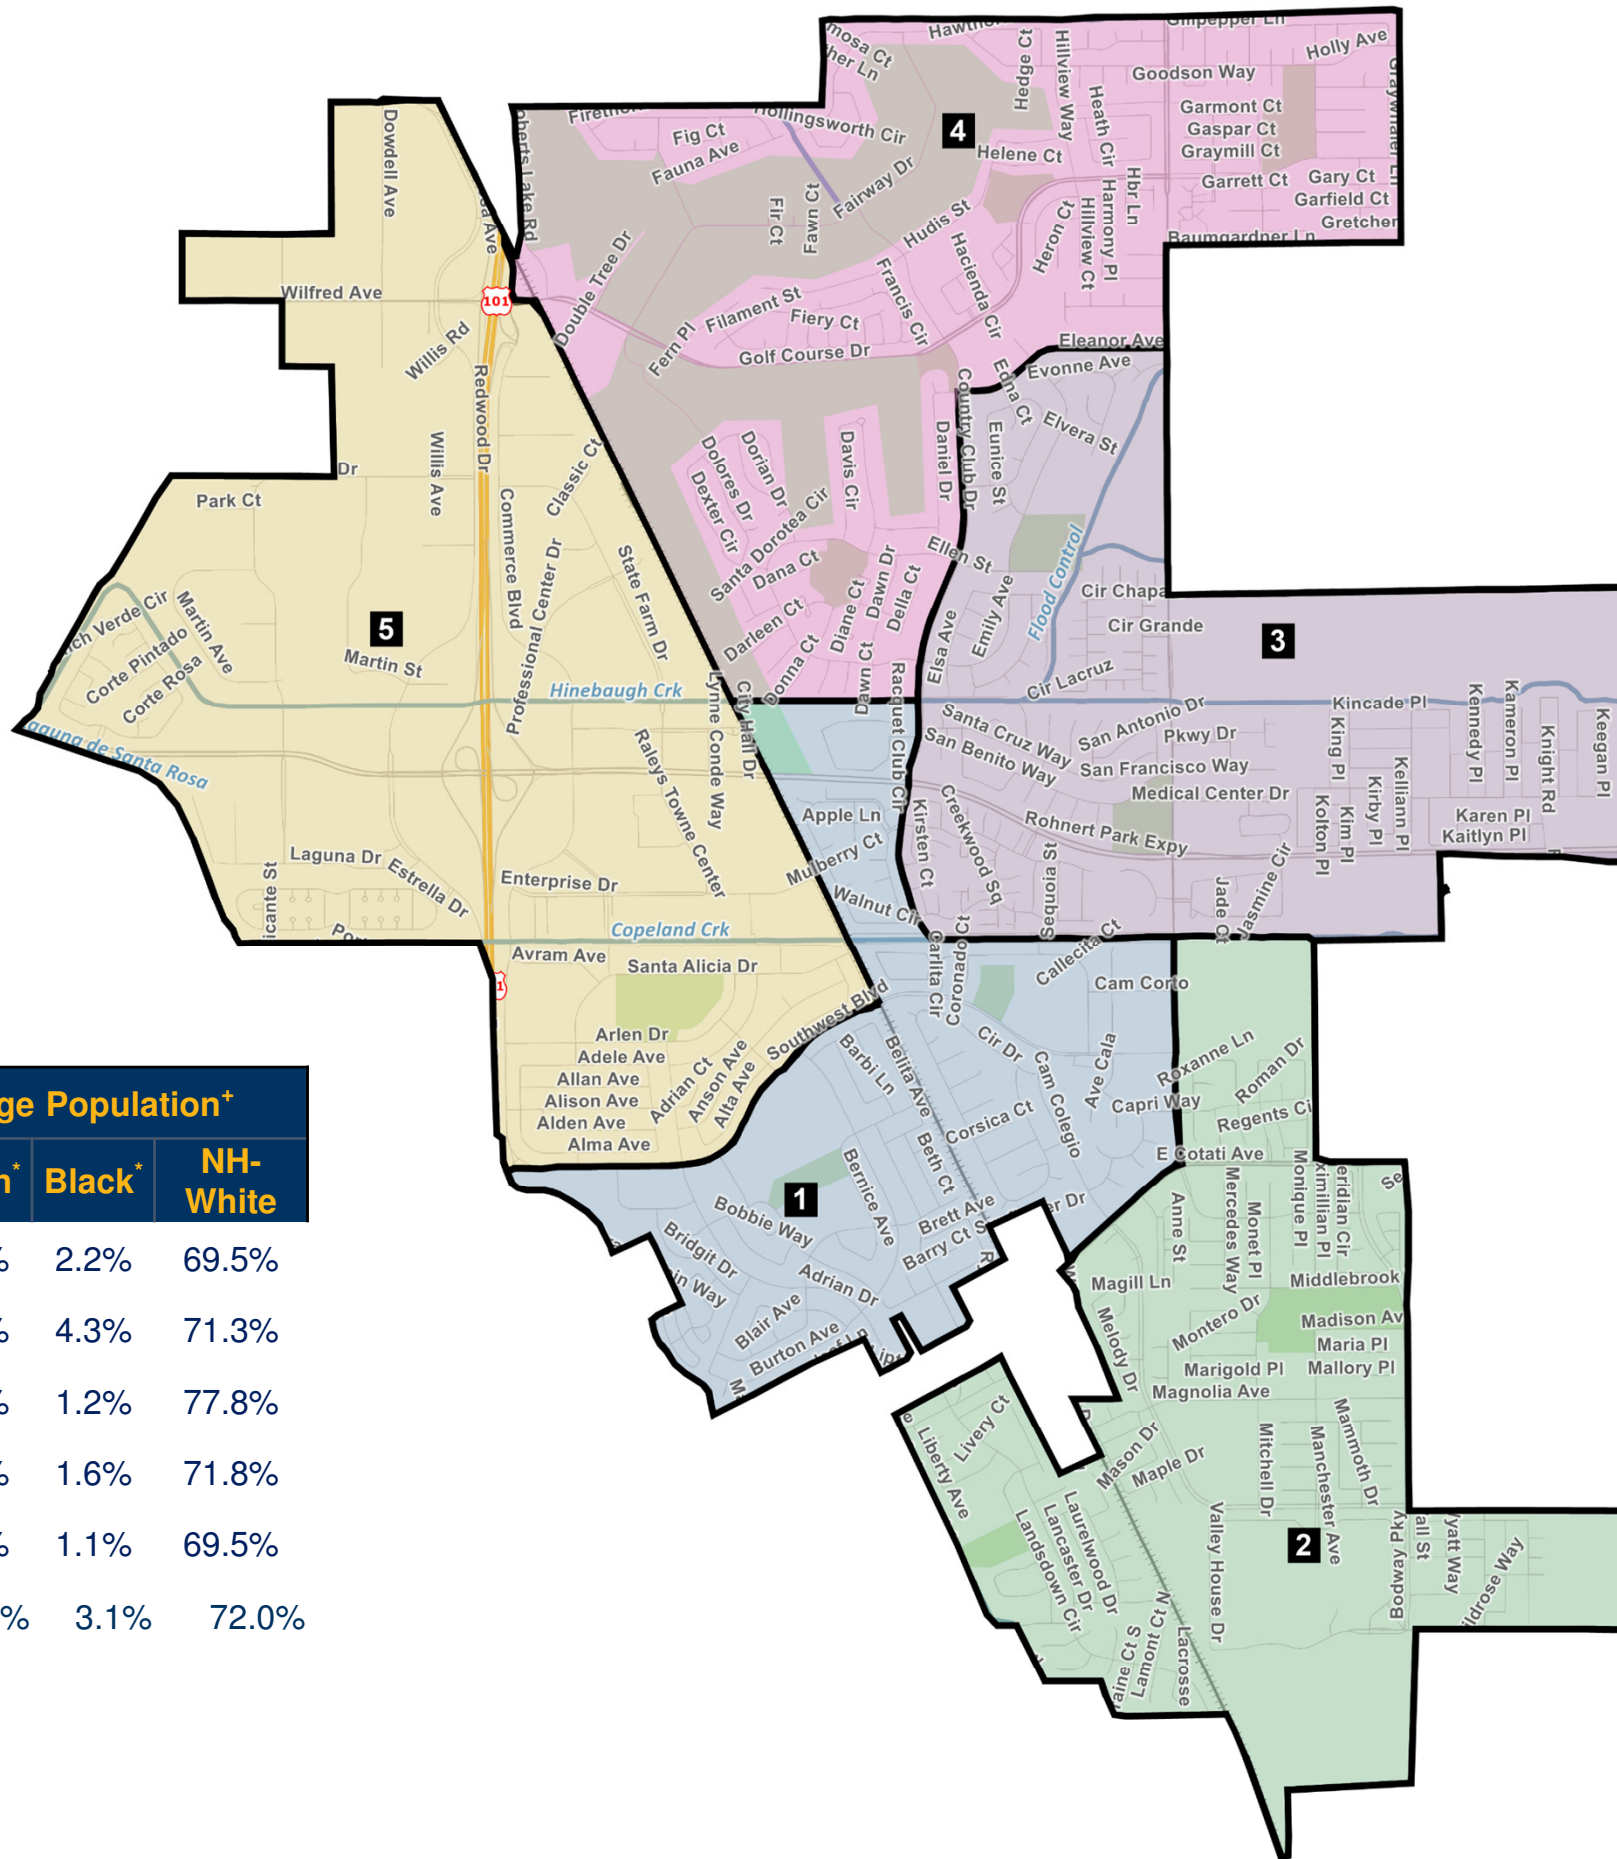

Rohnert Park

Public Plan 1

DistrictR ID: 79230

Statistics unavailable for some districts due to split census blocks

^ 2020 Census Redistricting Data.

Adjusted for incarcerated populations

+ 2015-2019 American Community

Survey Special Tabulation

* Calculated pursuant to OMB

BULLETIN NO. 00-02

#	Population [^]		Citizen Voting Age Population ⁺				
	Total	Deviation	Total	Latino*	Asian*	Black*	NH-White
1	8,566	-3.7%	6,245	20.4%	7.2%	2.2%	69.5%
2	8,790	-1.2%	6,407	17.6%	9.2%	4.3%	71.3%
3	8,617	-3.1%	5,924	10.9%	5.5%	1.2%	77.8%
4	9,186	+3.3%	7,423	19.3%	4.1%	1.6%	71.8%
5	9,306	+4.6%	5,612	26.0%	2.4%	1.1%	69.5%
Total	44,465	8.3%	31,611	18.8%	5.7%	3.1%	72.0%
Ideal	8,893						