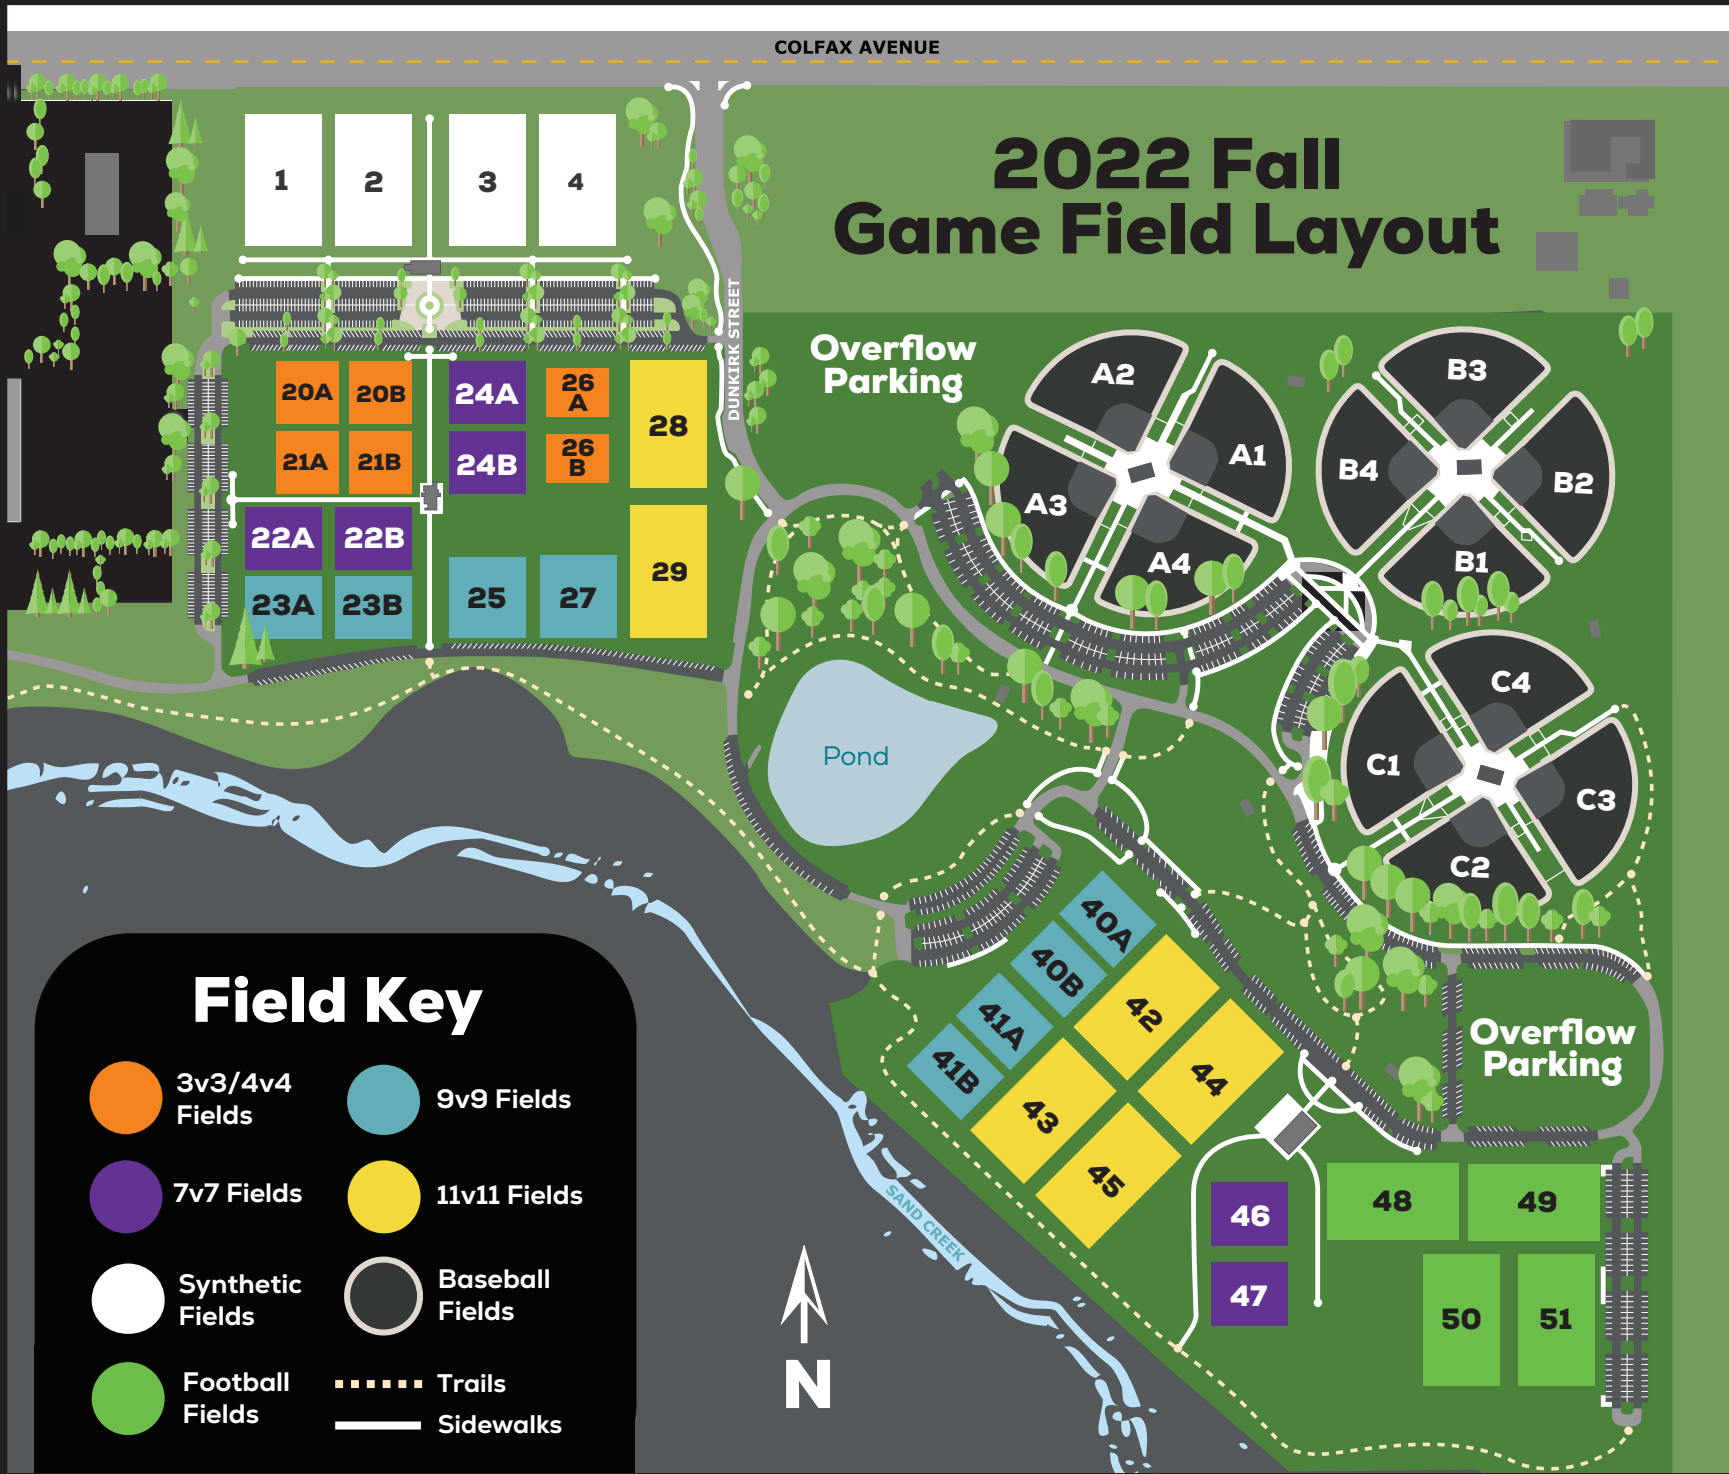

COLFAX AVENUE

2022 Fall Game Field Layout

Overflow Parking

Overflow Parking

Pond

SAND CREEK

DUNKIRK STREET

Field Key

-  3v3/4v4 Fields
-  7v7 Fields
-  Synthetic Fields
-  Football Fields
-  9v9 Fields
-  11v11 Fields
-  Baseball Fields
-  Trails
-  Sidewalks

AURORA SPORTS PARK

ptsmith@AuroraGov.org • 303.326.8716