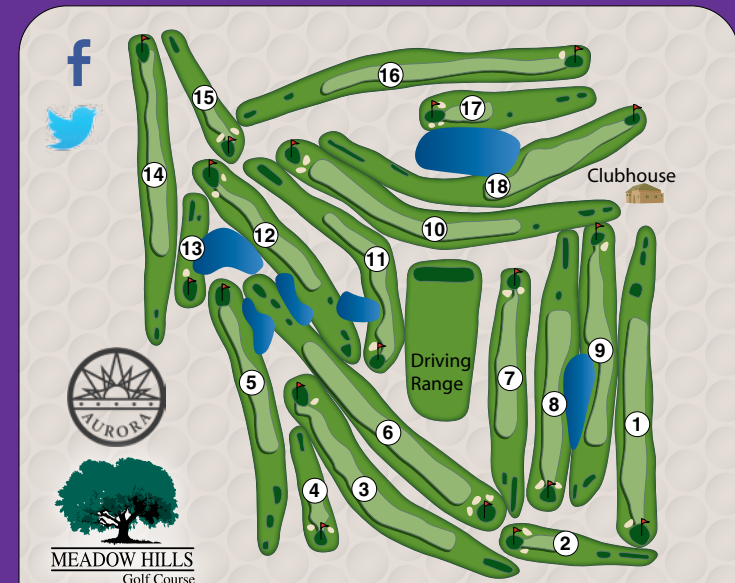

MEADOW HILLS
Golf Course

3609 S. Dawson St., Aurora, Colorado 80014

GolfAurora.com

Orange	453	204	433	165	397	507	347	396	399	3301	P L A Y E R	524	384	357	136	452	192	521	224	401	3191	6492		
Blue	430	181	420	147	365	495	321	365	381	3105		494	365	332	126	437	183	478	203	382	3000	6105		
White	385	141	408	128	325	471	310	317	353	2838		414	307	277	116	357	148	454	118	281	2472	5310		
Silver	291	117	289	96	266	358	251	265	253	2186		332	226	242	89	284	120	352	117	249	2011	4197		
Yellow	192	83	183	74	182	240	160	164	168	1446		215	155	160	50	184	84	224	93	176	1341	2787		
Men's Handicap	1	11	7	15	9	13	17	5	3			8	6	10	18	2	16	12	14	4				
Hole	1	2	3	4	5	6	7	8	9	OUT	10	11	12	13	14	15	16	17	18	IN	TOT	HCP	NET	
Par	4	3	4/5	3	4	5	4	4	4	35/36	5	4	4	3	4	3	5	3	4	35	70/71			
Pace of Play	:15	:27	:41	:53	1:07	1:23	1:37	1:52	2:06		2:26	2:40	2:54	3:06	3:21	3:33	3:48	4:01	4:15					
Ladies' Handicap	1	15	7	17	11	5	13	9	3		10	2	8	12	4	14	6	18	16					

U.S.G.A. RULES GOVERN PLAY

- HAVE FUN!
- Play at a reasonable pace that keeps up with the group ahead of you
- Leave the golf course in better condition than you found it
- Out of bounds: perimeter fences and areas marked by white stakes
- Each player should have their own set of clubs and bag
- Shirt and shoes required at all times
- Please keep golf carts on path around tees & greens
- Per Colorado state law: no outside alcohol allowed on premises
- Rain shelters are not lightning safe
- If we could have done a better job somewhere, please let us know
- Thank you for playing Meadow Hills, we appreciate your business

TRY OUR OTHER FOUR GOLF COURSES:

Aurora Hills • Murphy Creek • Saddle Rock • Springhill

The city of Aurora expressly denies liability from a golfer's play or conduct while on the course. Damage to a person or private property caused by a golfer's errant shot is an issue between the golfer and the other party.