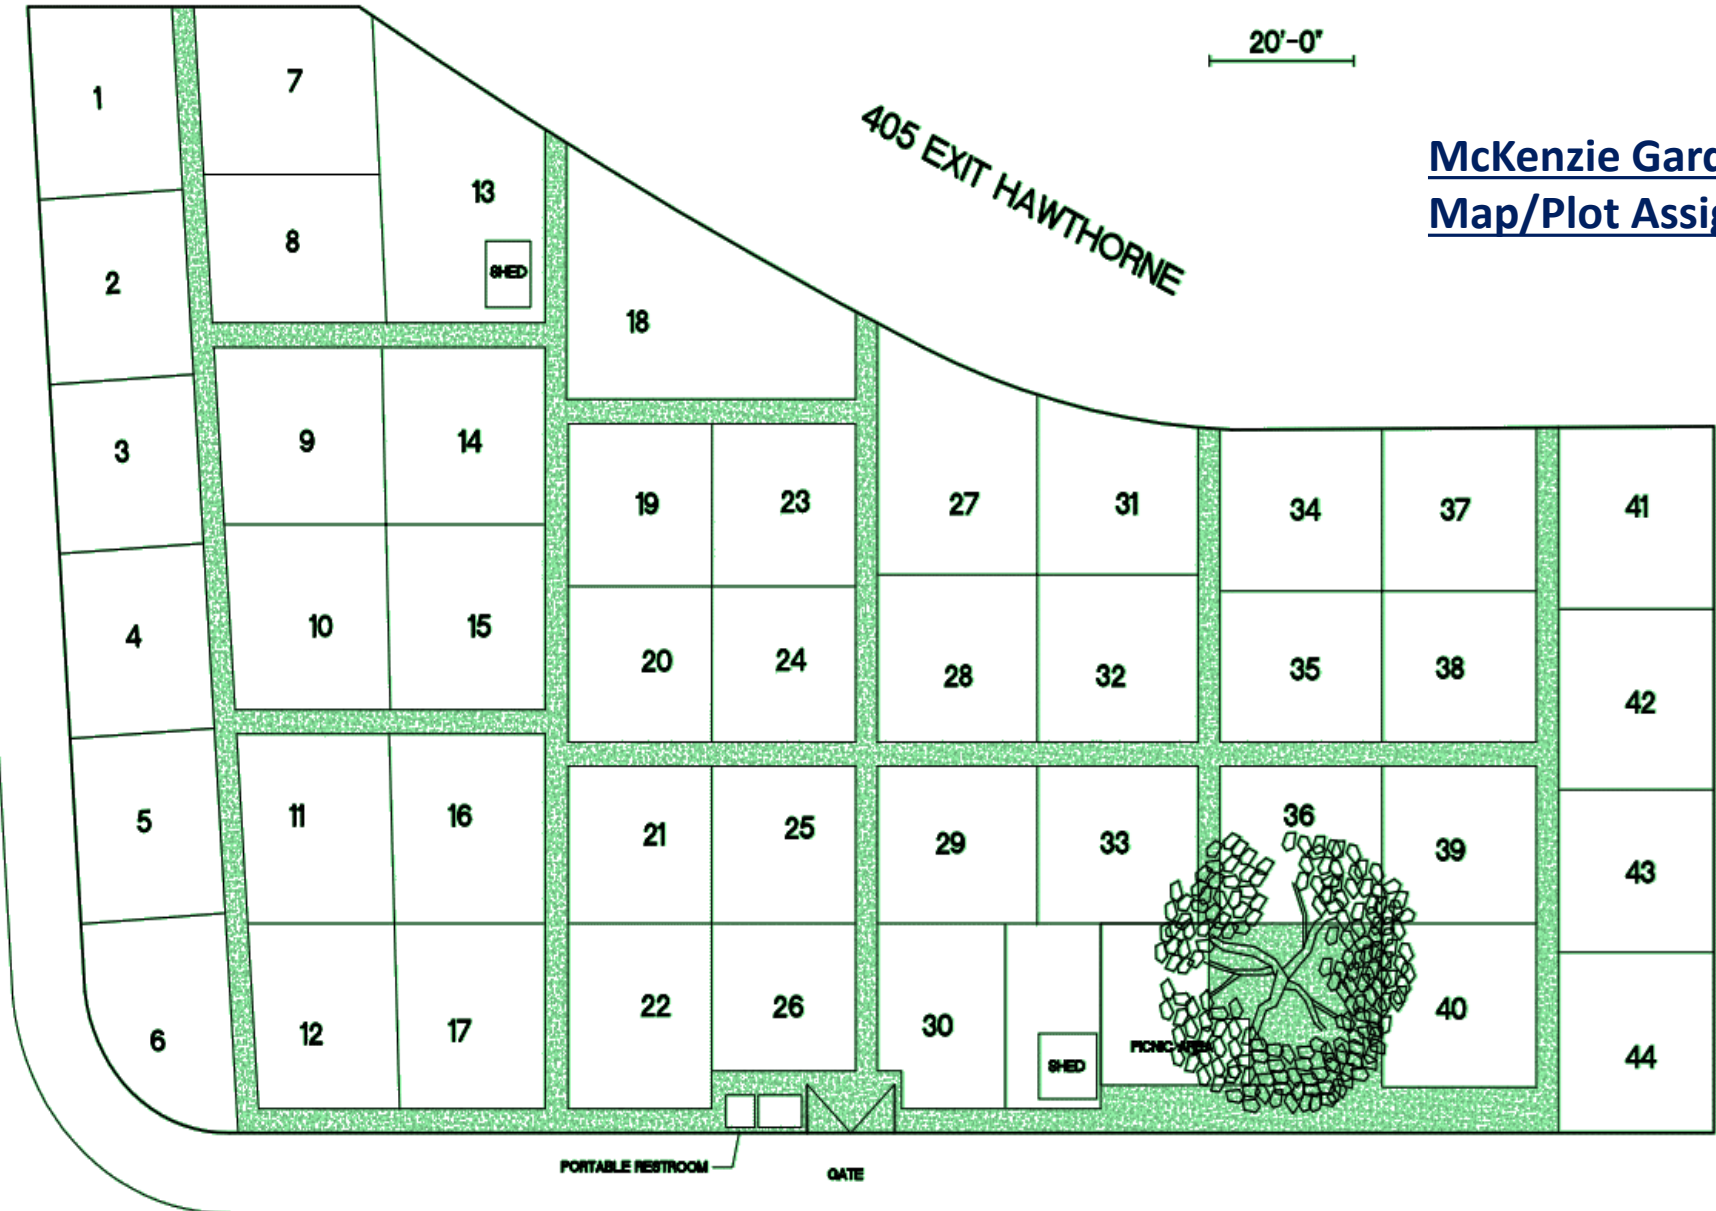

SOMBRA AVE.

20'-0"

McKenzie Garden 2021  
Map/Plot Assignment

405 EXIT HAWTHORNE

PORTABLE RESTROOM GATE

160TH ST