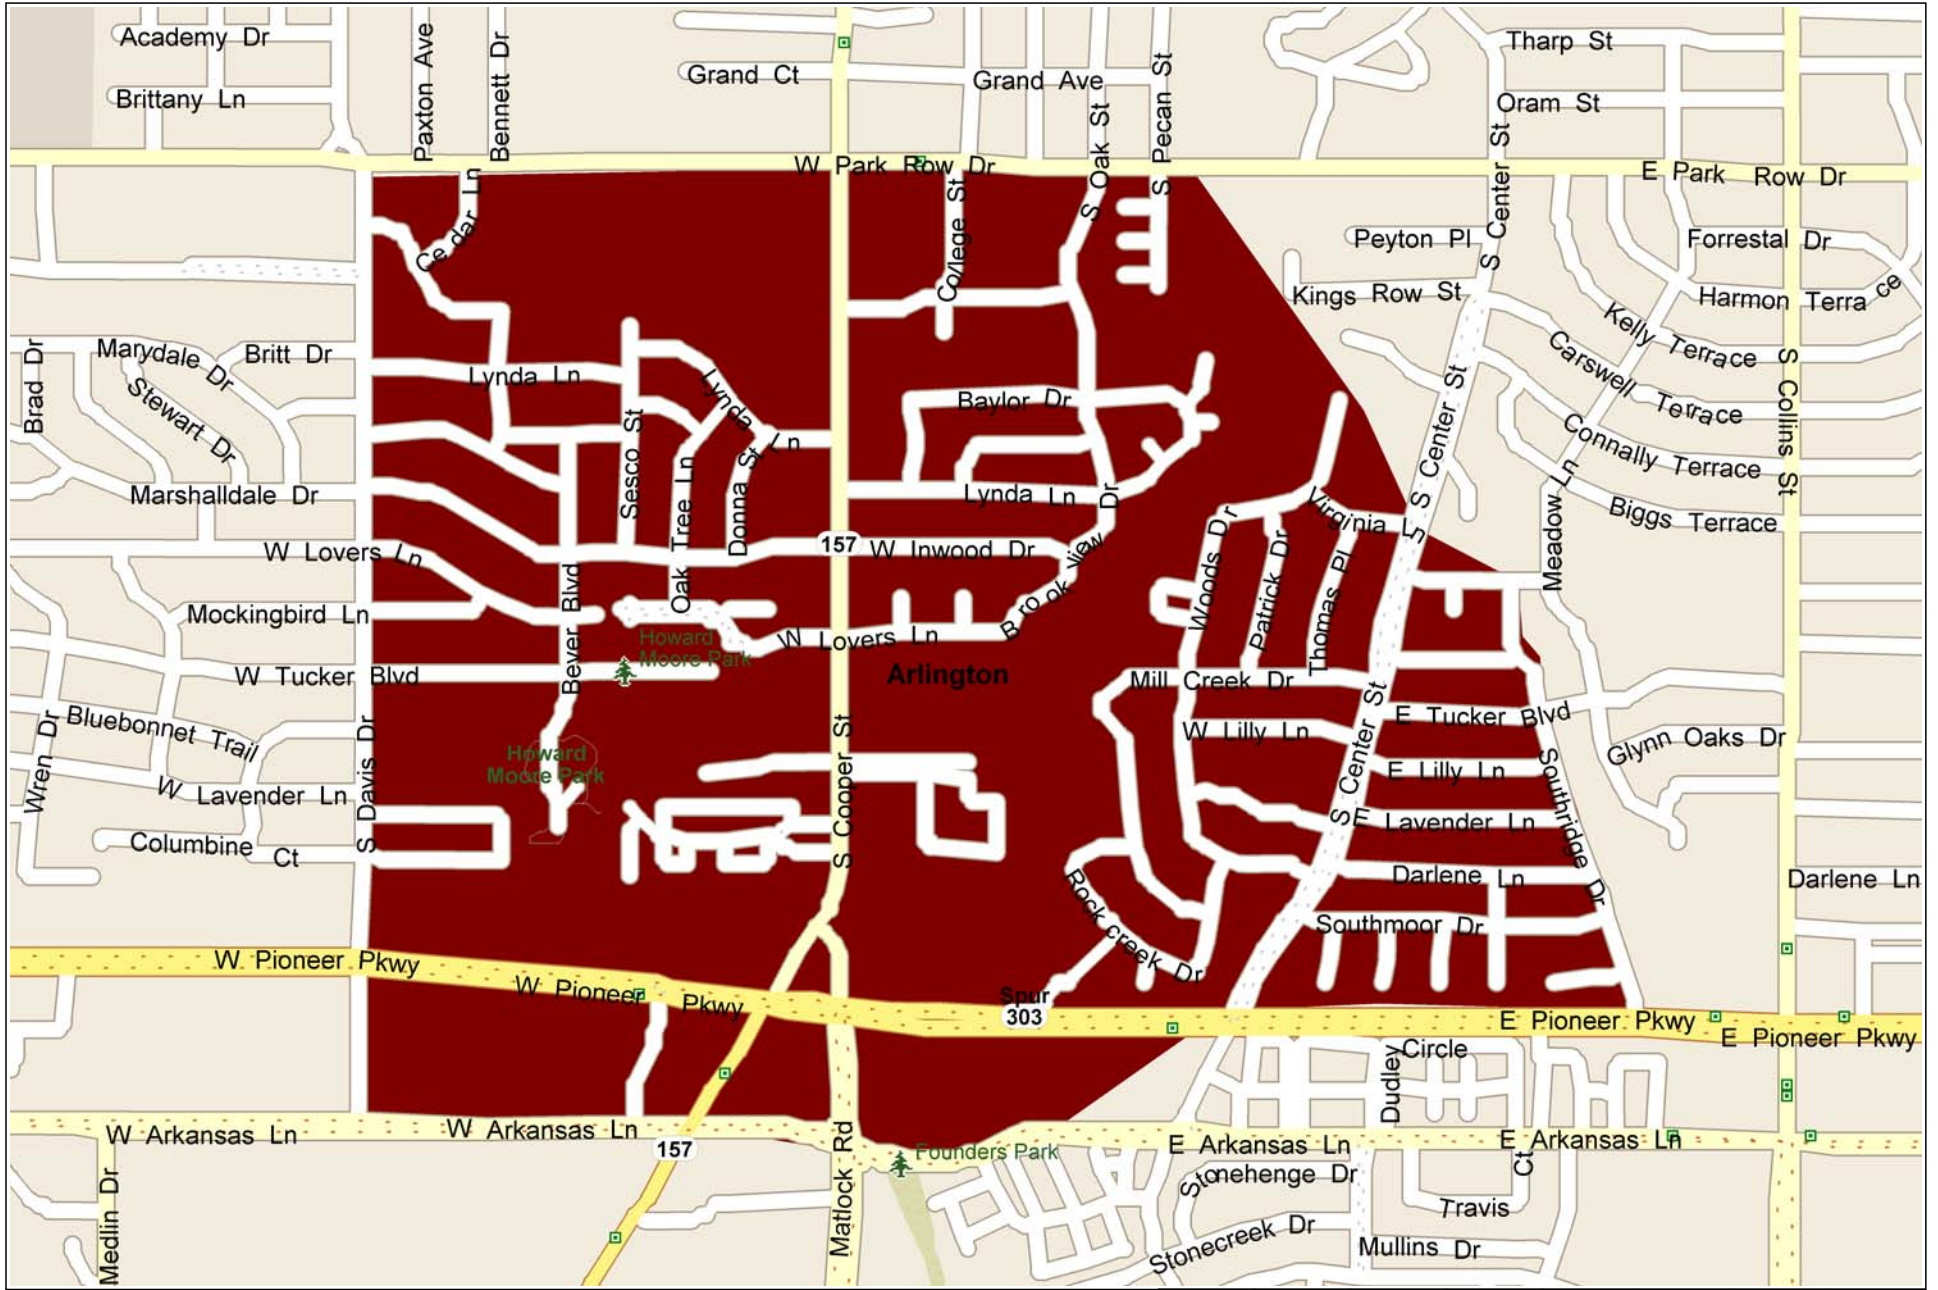

# S Cooper at Lovers

Copyright © and (P) 1988–2012 Microsoft Corporation and/or its suppliers. All rights reserved. <http://www.microsoft.com/streets/>  
Certain mapping and direction data © 2012 NAVTEQ. All rights reserved. The Data for areas of Canada includes information taken with permission from Canadian authorities, including: © Her Majesty the Queen in Right of Canada, © Queen's Printer for Ontario. NAVTEQ and NAVTEQ ON BOARD are trademarks of NAVTEQ. © 2012 Tele Atlas North America, Inc. All rights reserved. Tele Atlas and Tele Atlas North America are trademarks of Tele Atlas, Inc. © 2012 by Applied Geographic Solutions. All rights reserved. Portions © Copyright 2012 by Woodall Publications Corp. All rights reserved.