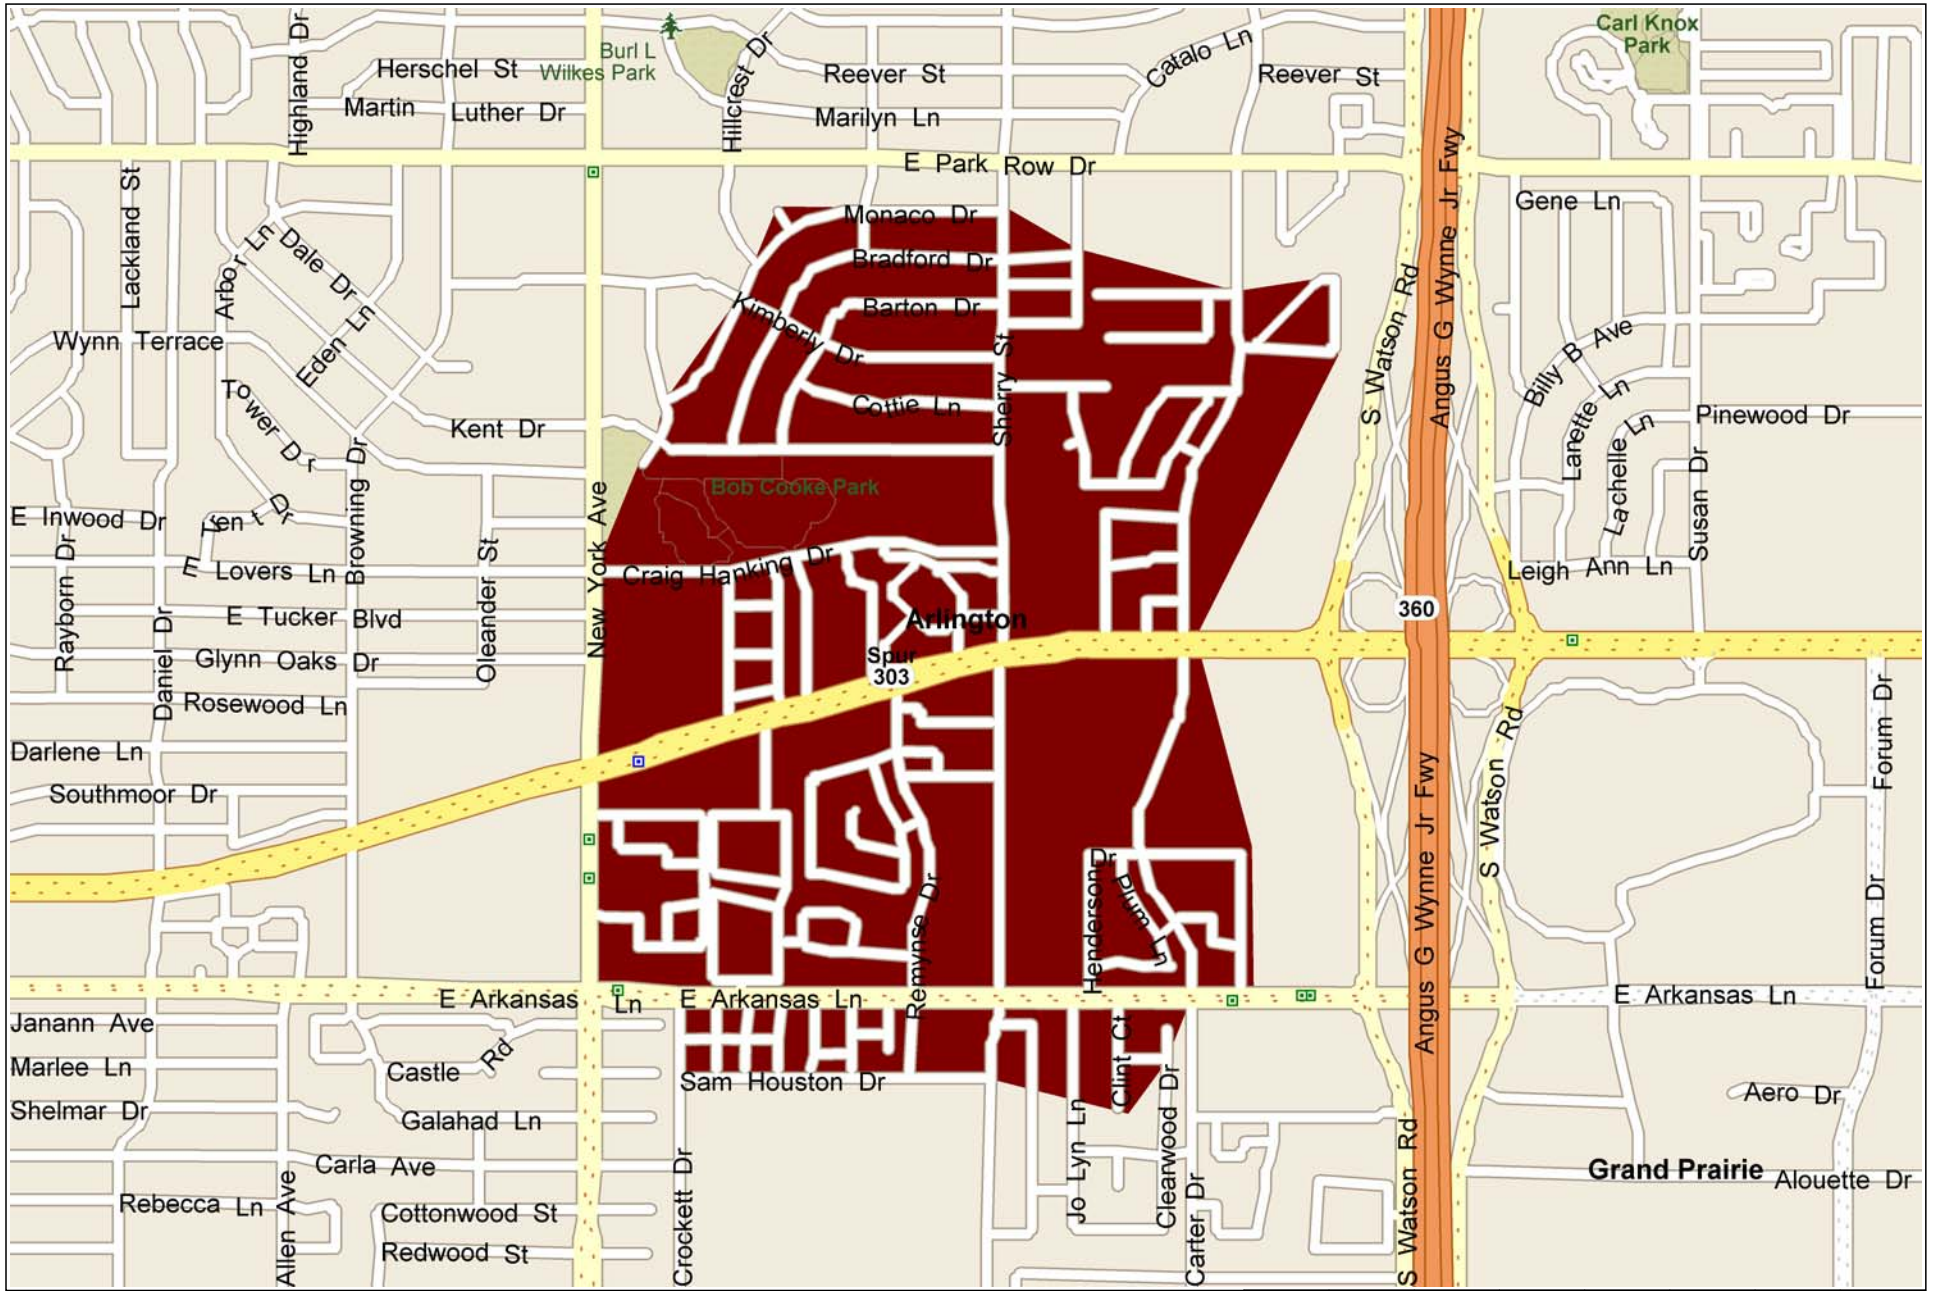

Sherry St @ Pioneer Pkwy

Copyright © and (P) 1988–2012 Microsoft Corporation and/or its suppliers. All rights reserved. <http://www.microsoft.com/streets/>
Certain mapping and direction data © 2012 NAVTEQ. All rights reserved. The Data for areas of Canada includes information taken with permission from Canadian authorities, including: © Her Majesty the Queen in Right of Canada, © Queen's Printer for Ontario. NAVTEQ and NAVTEQ ON BOARD are trademarks of NAVTEQ. © 2012 Tele Atlas North America, Inc. All rights reserved. Tele Atlas and TeleAtlas North America are trademarks of Tele Atlas, Inc. © 2012 by Applied Geographic Solutions. All rights reserved. Portions © Copyright 2012 by Woodall Publications Corp. All rights reserved.