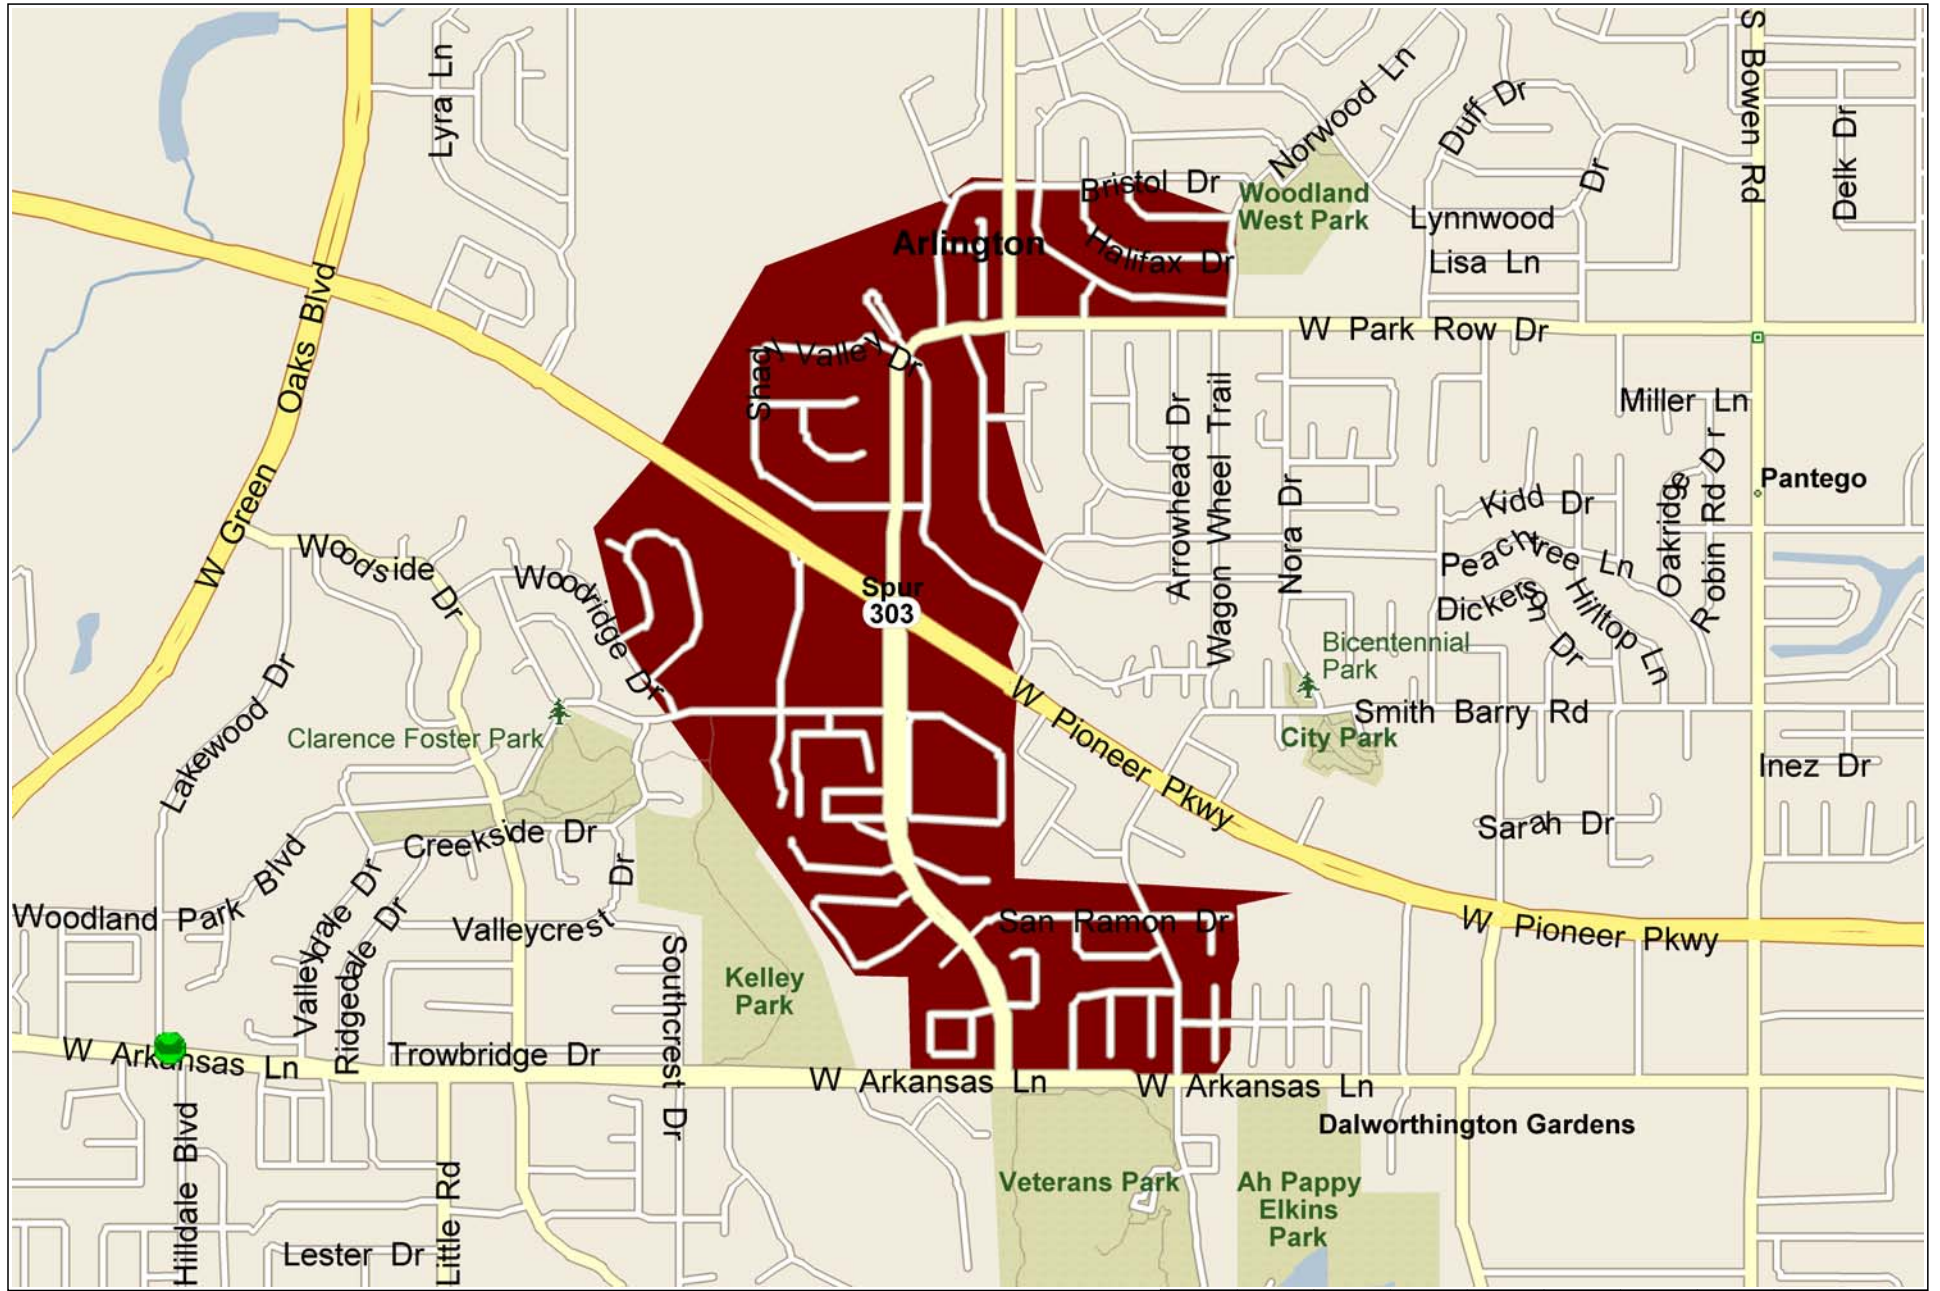

Shady Valley

Copyright © and (P) 1988–2012 Microsoft Corporation and/or its suppliers. All rights reserved. <http://www.microsoft.com/streets/>
Certain mapping and direction data © 2012 NAVTEQ. All rights reserved. The Data for areas of Canada includes information taken with permission from Canadian authorities, including: © Her Majesty the Queen in Right of Canada, © Queen's Printer for Ontario. NAVTEQ and NAVTEQ ON BOARD are trademarks of NAVTEQ. © 2012 Tele Atlas North America, Inc. All rights reserved. Tele Atlas and Tele Atlas North America are trademarks of Tele Atlas, Inc. © 2012 by Applied Geographic Solutions. All rights reserved. Portions © Copyright 2012 by Woodall Publications Corp. All rights reserved.