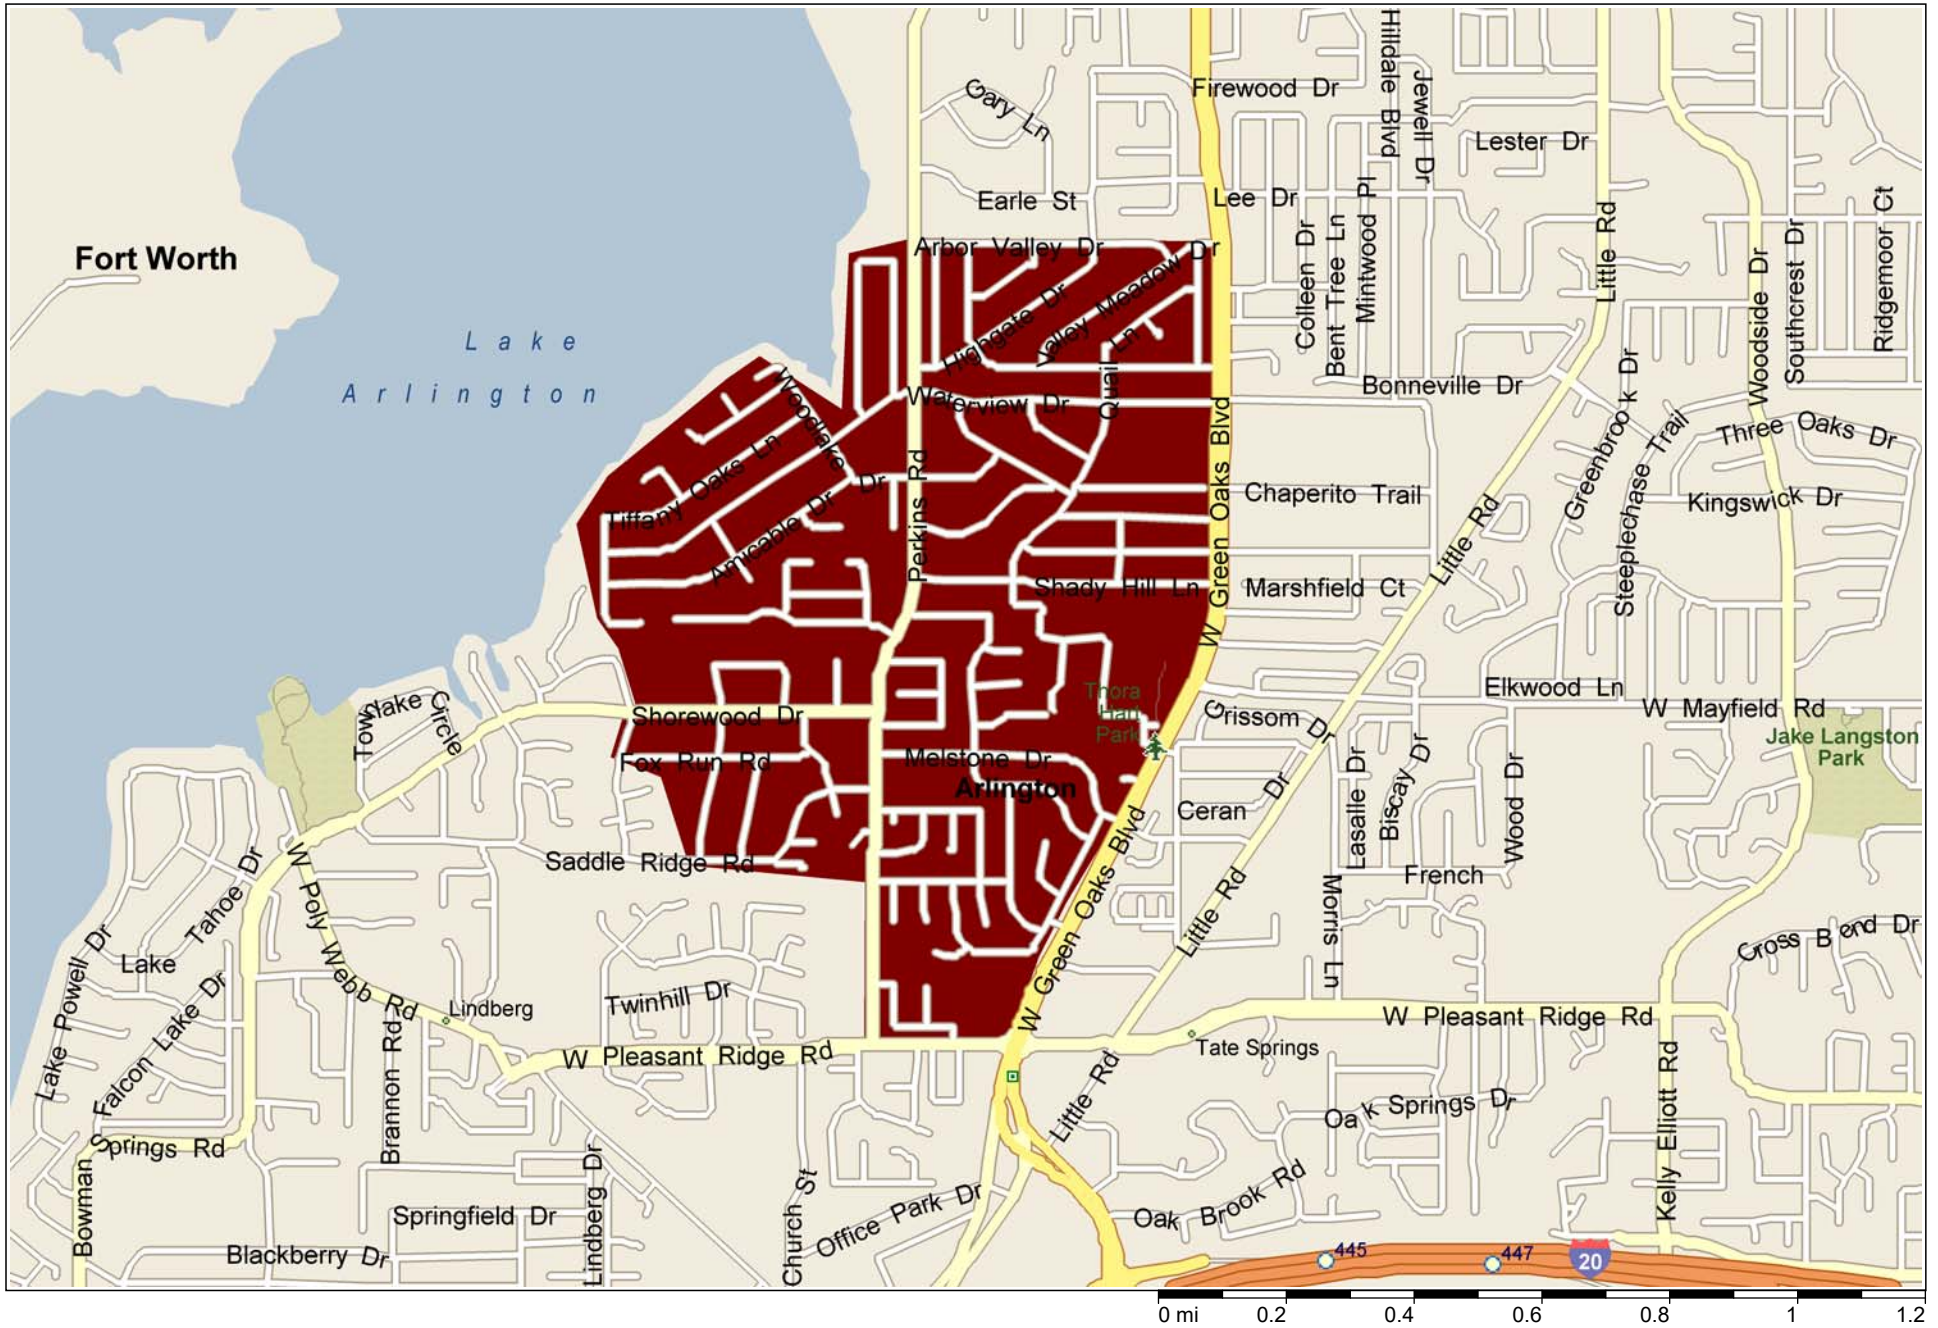

# Perkins and Shady Hill

Copyright © and (P) 1988–2012 Microsoft Corporation and/or its suppliers. All rights reserved. <http://www.microsoft.com/streets/>  
Certain mapping and direction data © 2012 NAVTEQ. All rights reserved. The Data for areas of Canada includes information taken with permission from Canadian authorities, including: © Her Majesty the Queen in Right of Canada, © Queen's Printer for Ontario. NAVTEQ and NAVTEQ ON BOARD are trademarks of NAVTEQ. © 2012 Tele Atlas North America, Inc. All rights reserved. Tele Atlas and Tele Atlas North America are trademarks of Tele Atlas, Inc. © 2012 by Applied Geographic Solutions. All rights reserved. Portions © Copyright 2012 by Woodall Publications Corp. All rights reserved.