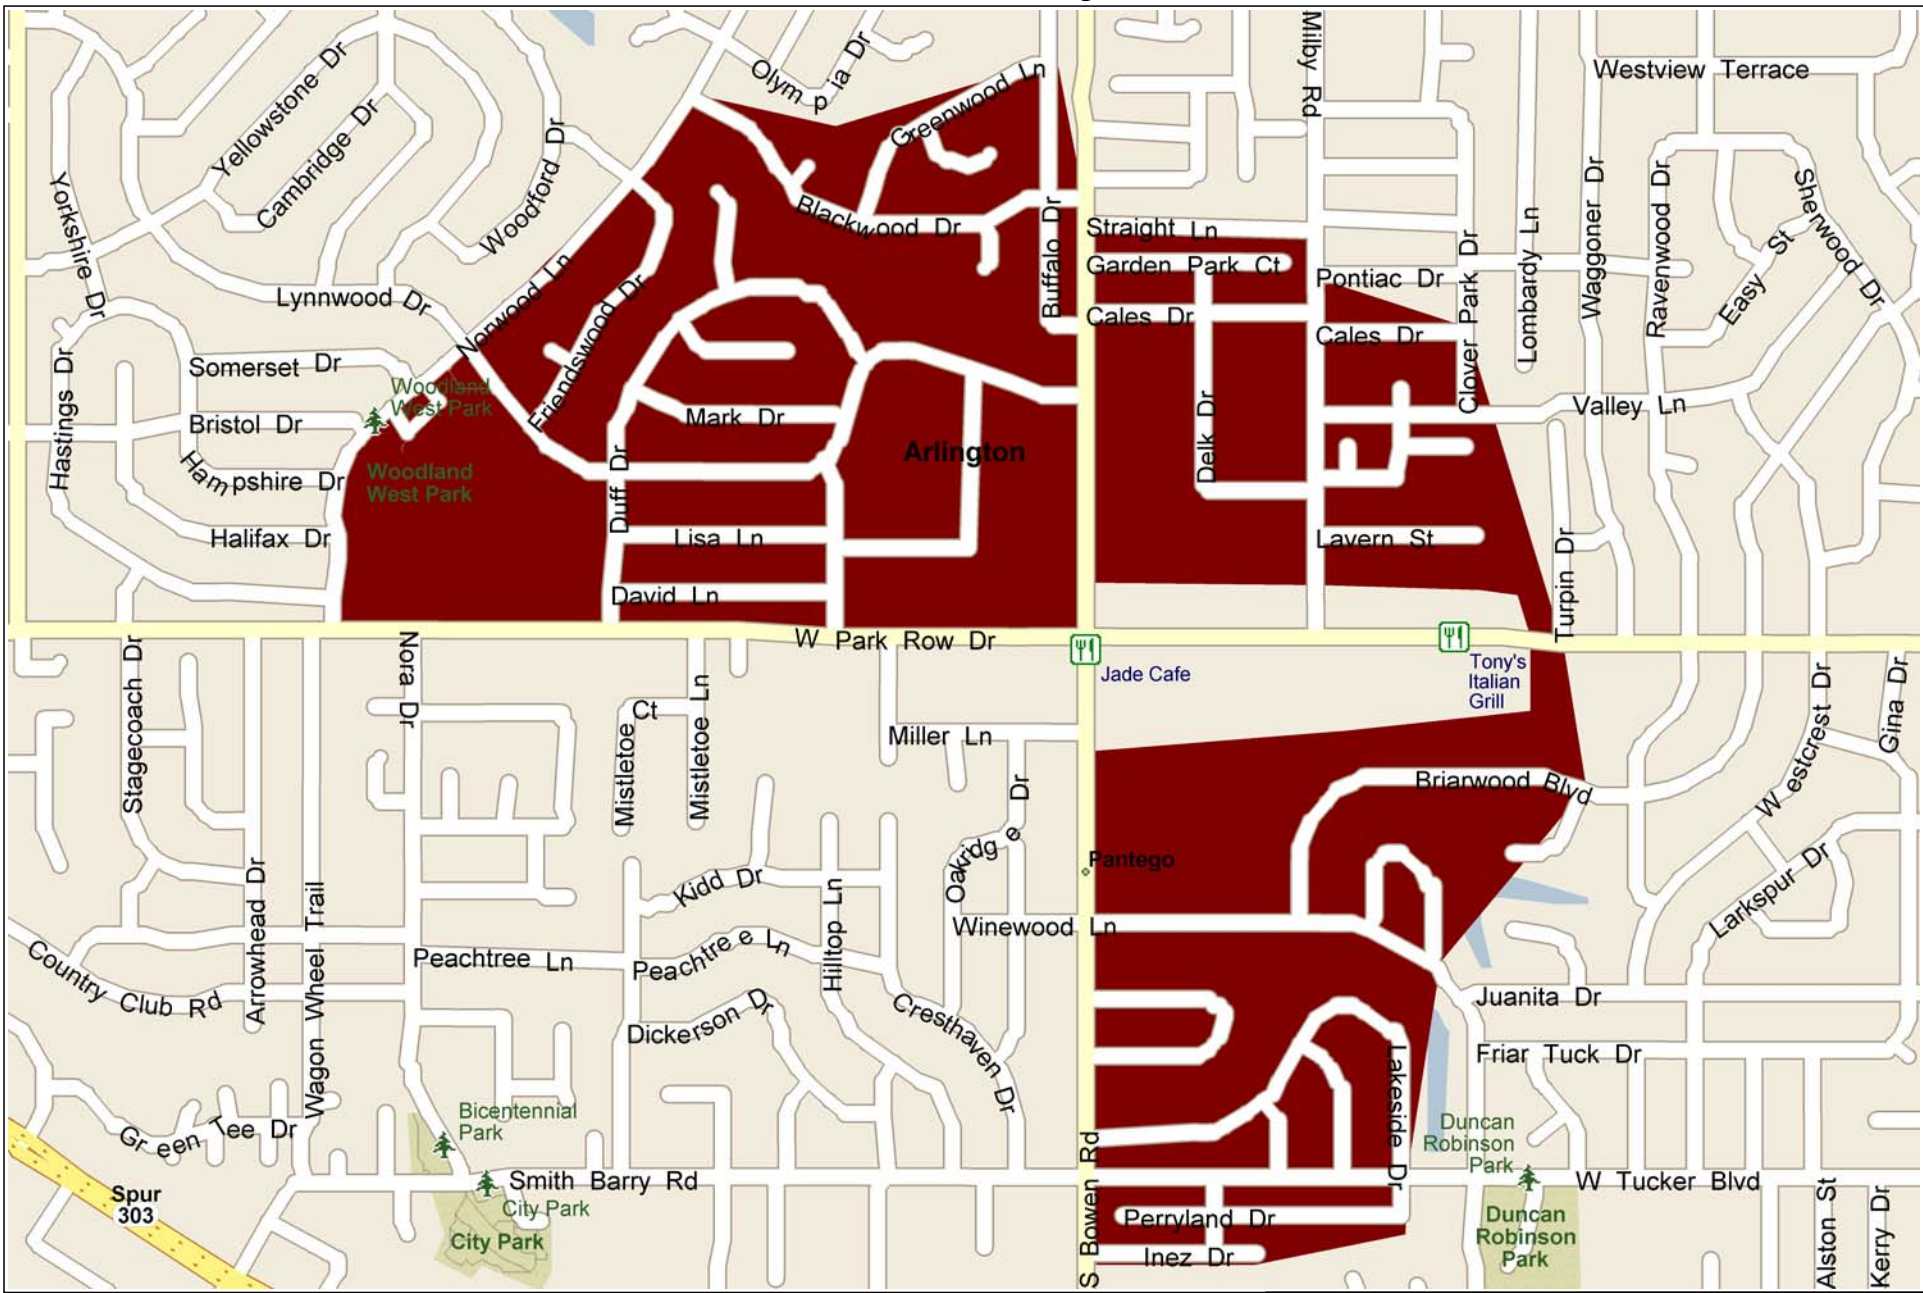

Miller Ln and Pantego Dr

Copyright © and (P) 1988–2012 Microsoft Corporation and/or its suppliers. All rights reserved. <http://www.microsoft.com/streets/>
Certain mapping and direction data © 2012 NAVTEQ. All rights reserved. The Data for areas of Canada includes information taken with permission from Canadian authorities, including: © Her Majesty the Queen in Right of Canada, © Queen's Printer for Ontario. NAVTEQ and NAVTEQ ON BOARD are trademarks of NAVTEQ. © 2012 Tele Atlas North America, Inc. All rights reserved. Tele Atlas and Tele Atlas North America are trademarks of Tele Atlas, Inc. © 2012 by Applied Geographic Solutions. All rights reserved. Portions © Copyright 2012 by Woodall Publications Corp. All rights reserved.