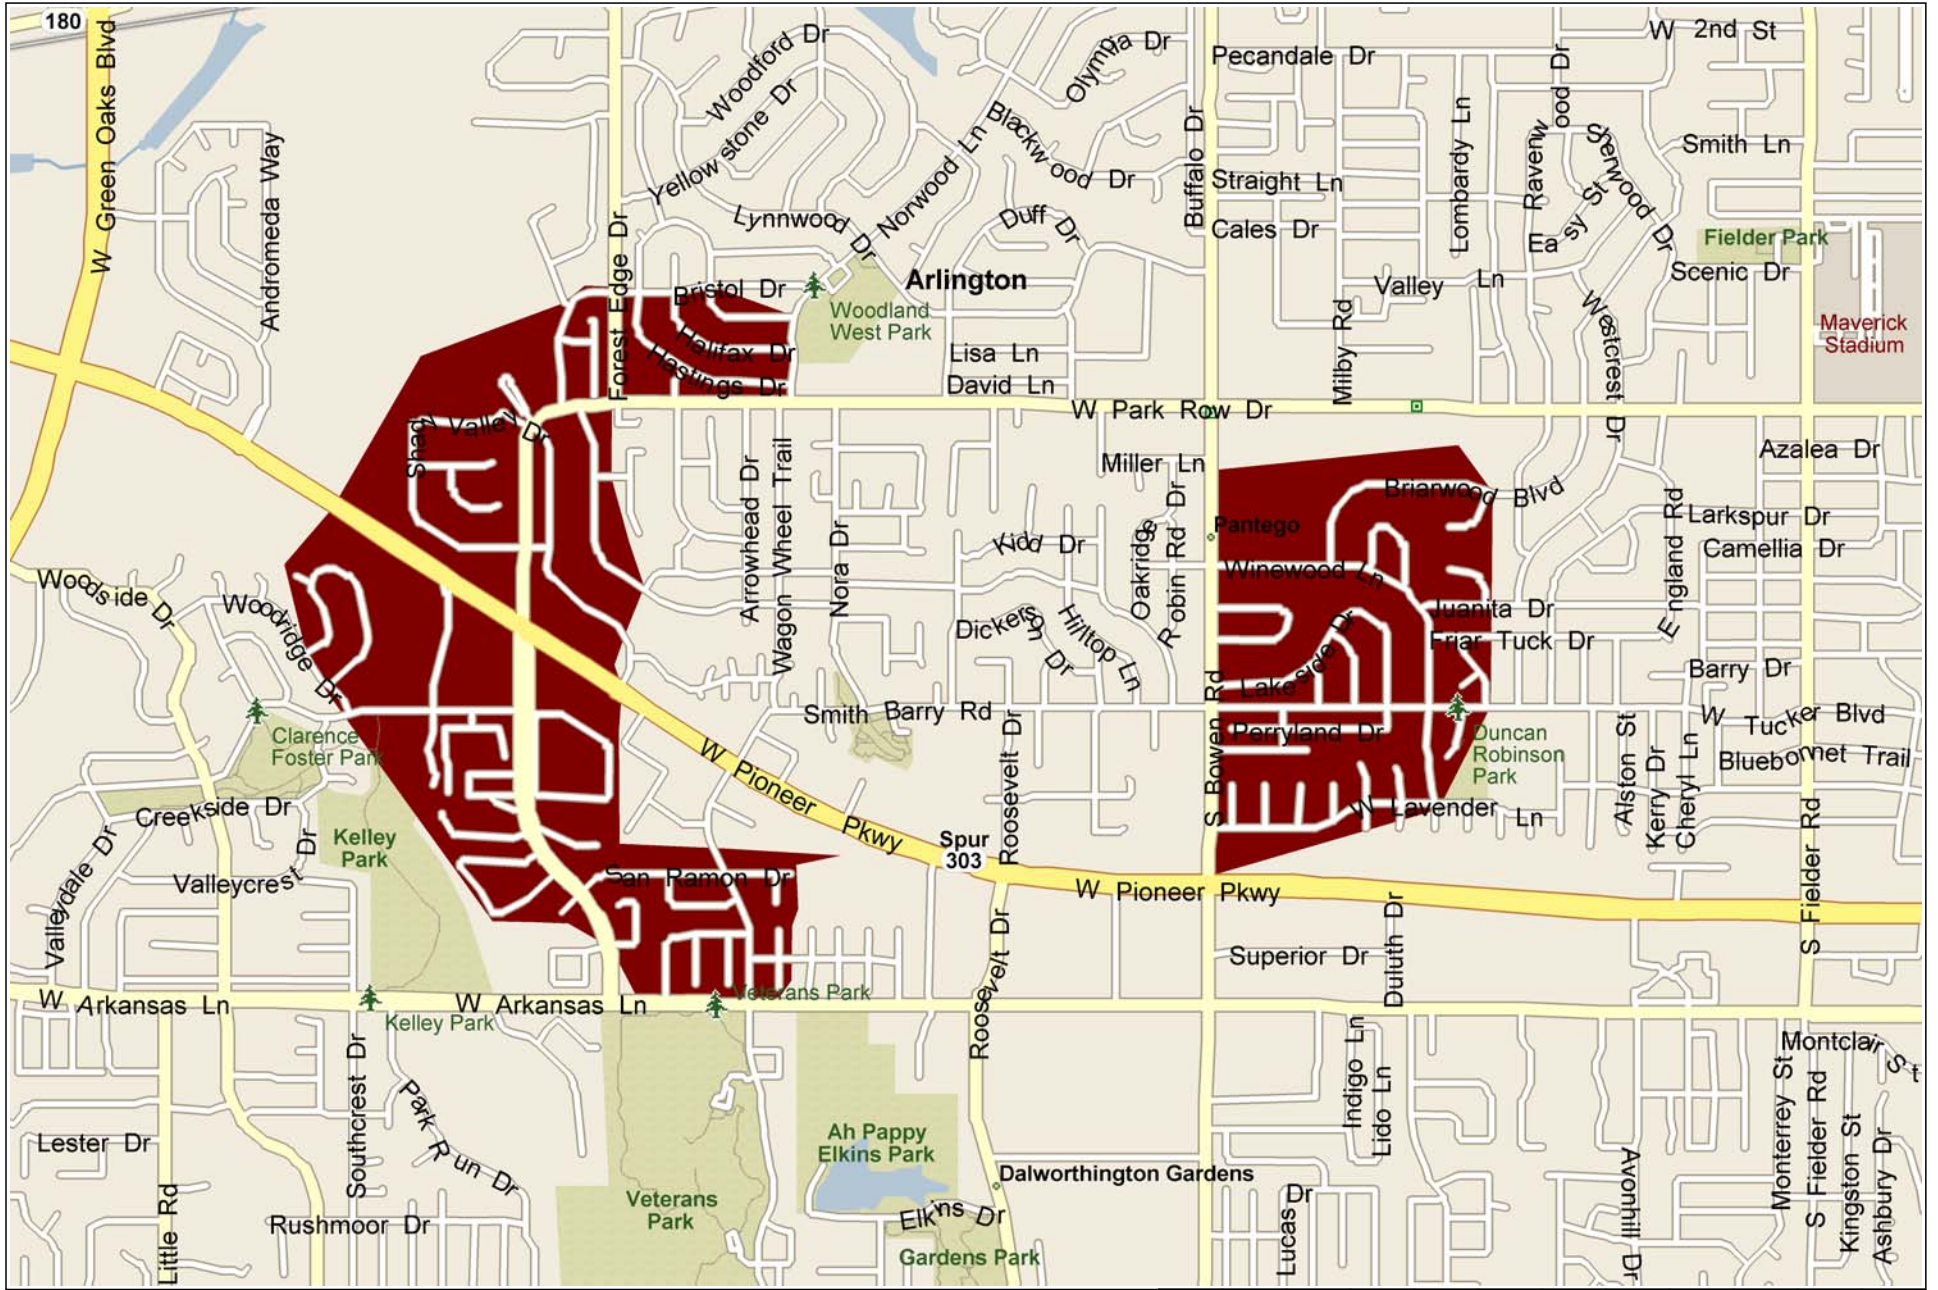

Hilltop Ln and Shady Valley Dr

Copyright © and (P) 1988–2012 Microsoft Corporation and/or its suppliers. All rights reserved. <http://www.microsoft.com/streets/>
Certain mapping and direction data © 2012 NAVTEQ. All rights reserved. The Data for areas of Canada includes information taken with permission from Canadian authorities, including: © Her Majesty the Queen in Right of Canada, © Queen's Printer for Ontario. NAVTEQ and NAVTEQ ON BOARD are trademarks of NAVTEQ. © 2012 Tele Atlas North America, Inc. All rights reserved. Tele Atlas and Tele Atlas North America are trademarks of Tele Atlas, Inc. © 2012 by Applied Geographic Solutions. All rights reserved. Portions © Copyright 2012 by Woodall Publications Corp. All rights reserved.