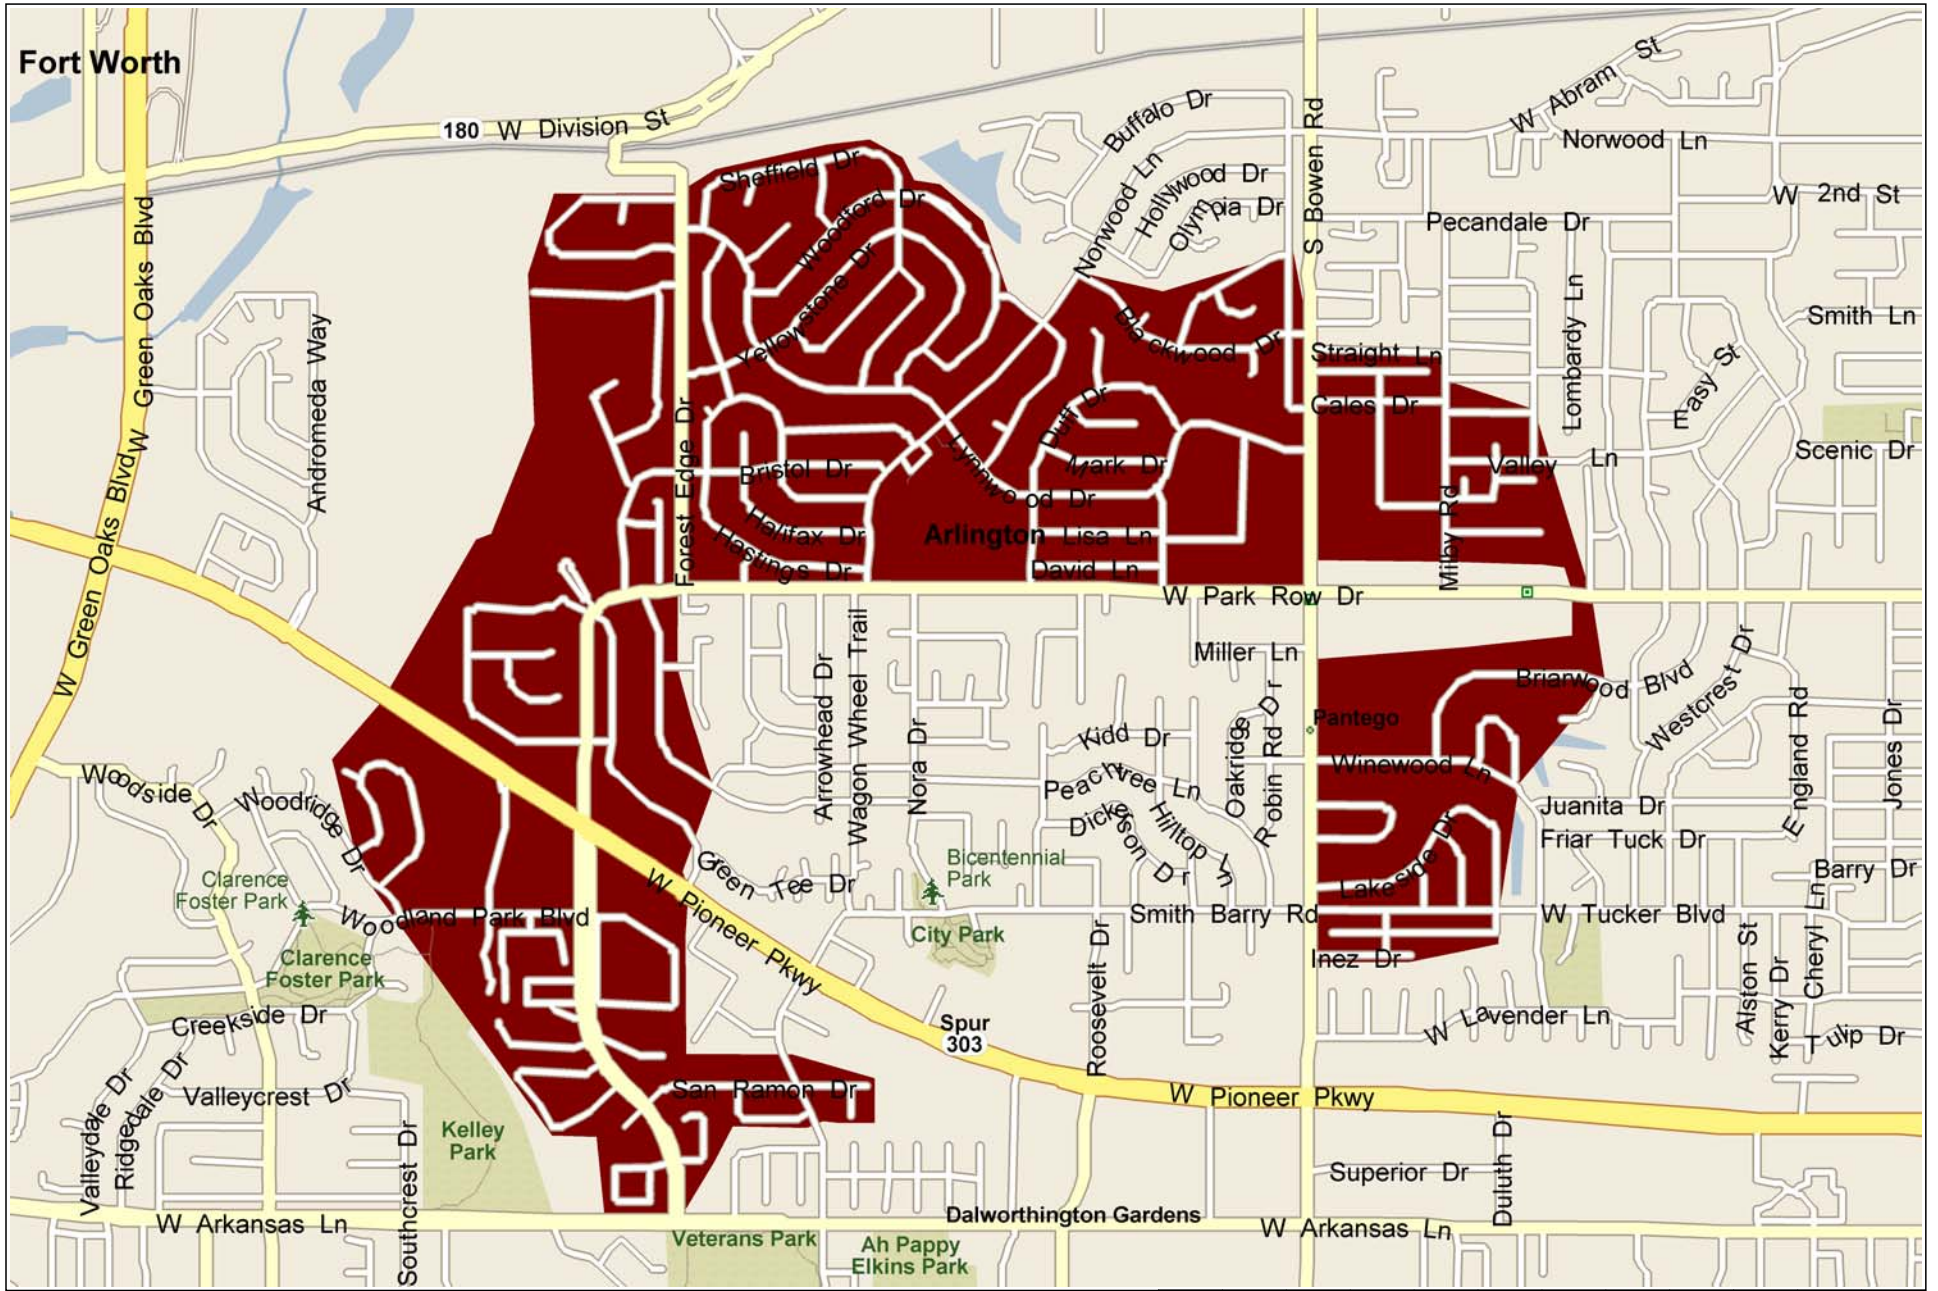

Forest Edge Dr and W Park Row Dr

Copyright © and (P) 1988–2012 Microsoft Corporation and/or its suppliers. All rights reserved. <http://www.microsoft.com/streets/>
Certain mapping and direction data © 2012 NAVTEQ. All rights reserved. The Data for areas of Canada includes information taken with permission from Canadian authorities, including: © Her Majesty the Queen in Right of Canada, © Queen's Printer for Ontario. NAVTEQ and NAVTEQ ON BOARD are trademarks of NAVTEQ. © 2012 Tele Atlas North America, Inc. All rights reserved. Tele Atlas and TeleAtlas North America are trademarks of Tele Atlas, Inc. © 2012 by Applied Geographic Solutions. All rights reserved. Portions © Copyright 2012 by Woodall Publications Corp. All rights reserved.