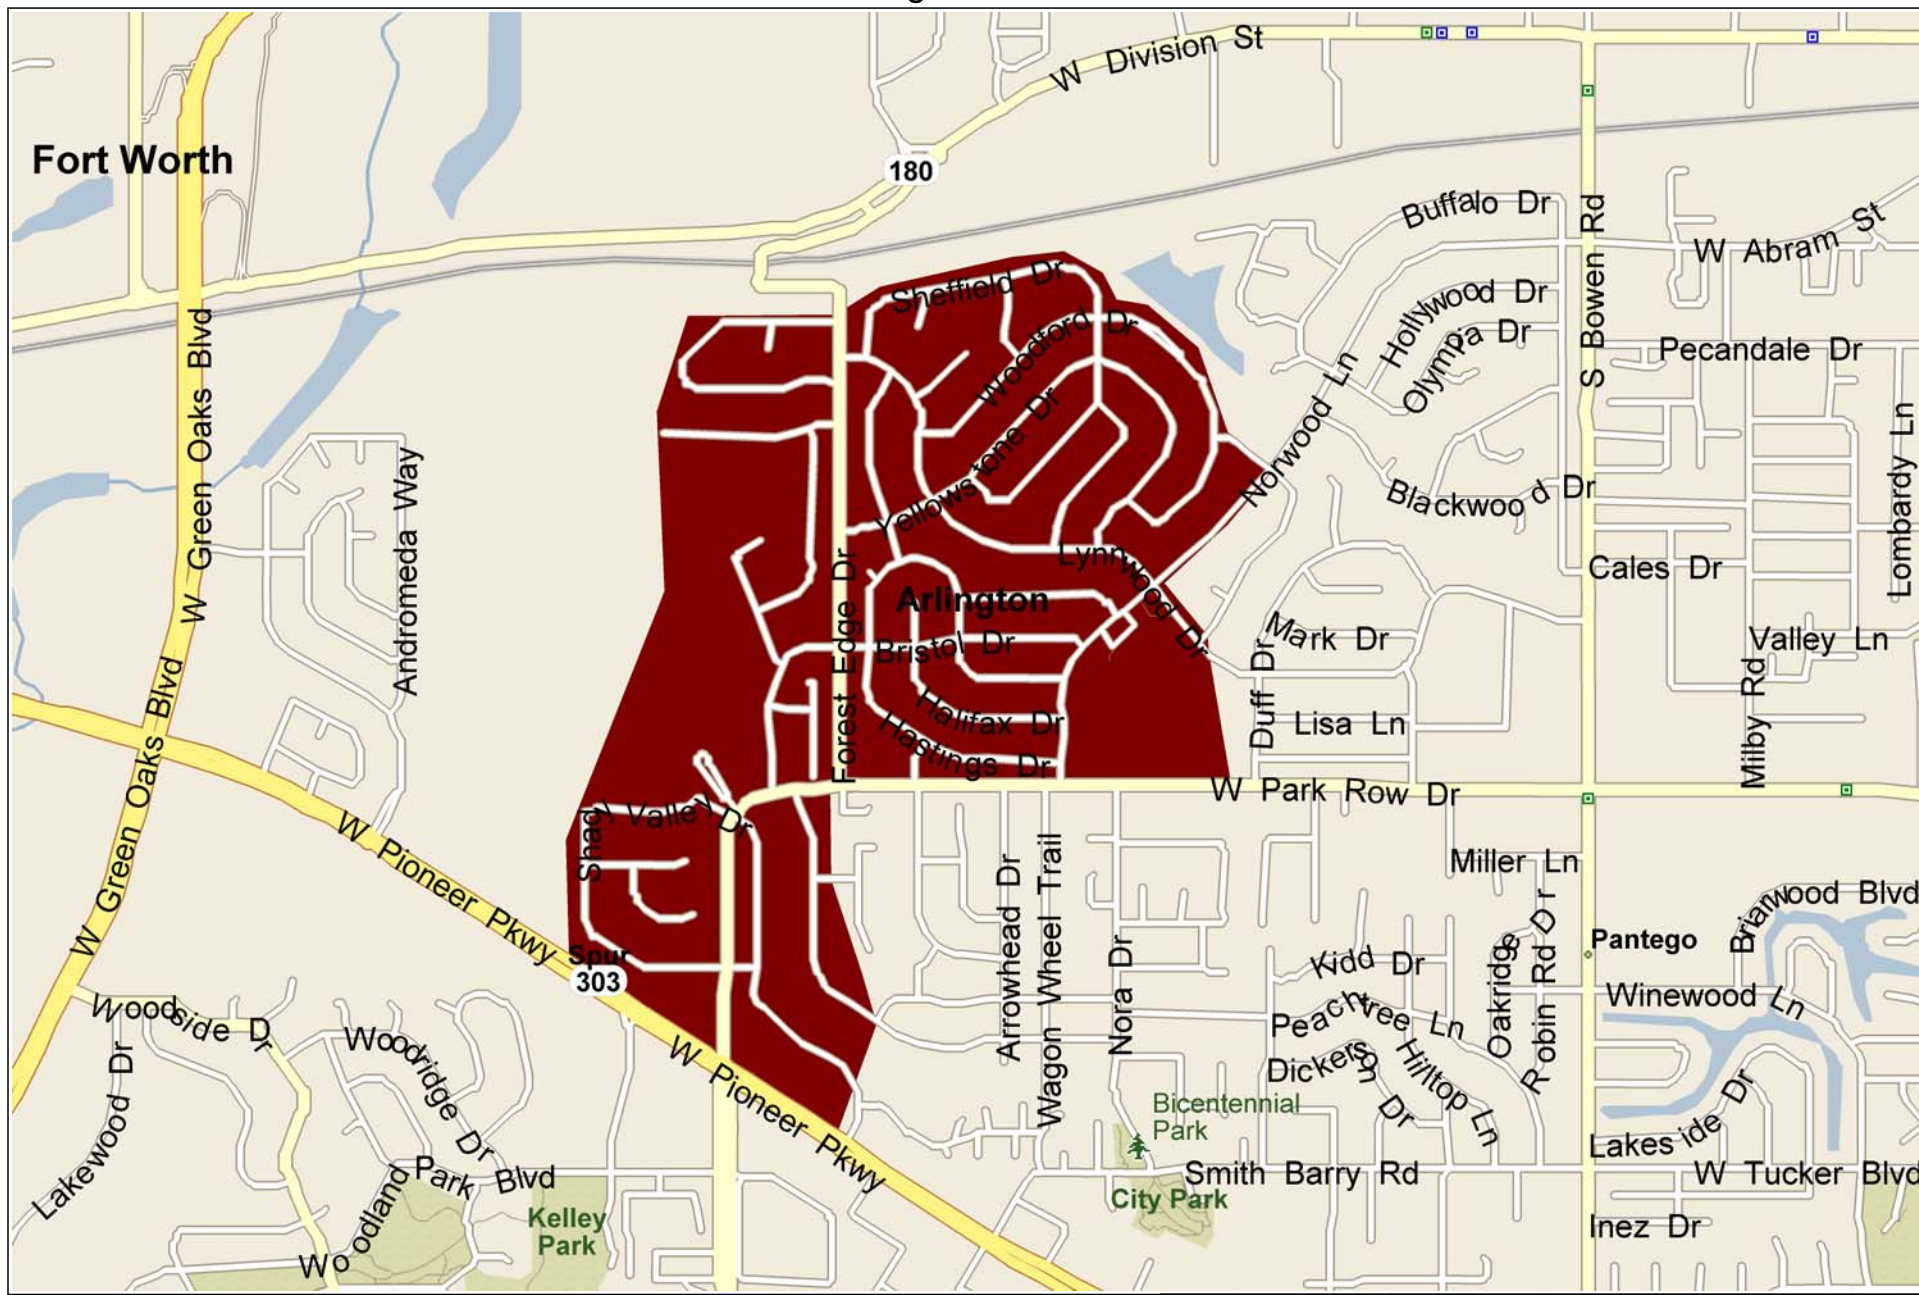

# Forest Edge and Park Row

Copyright © and (P) 1988–2012 Microsoft Corporation and/or its suppliers. All rights reserved. <http://www.microsoft.com/streets/>  
Certain mapping and direction data © 2012 NAVTEQ. All rights reserved. The Data for areas of Canada includes information taken with permission from Canadian authorities, including: © Her Majesty the Queen in Right of Canada, © Queen's Printer for Ontario. NAVTEQ and NAVTEQ ON BOARD are trademarks of NAVTEQ. © 2012 Tele Atlas North America, Inc. All rights reserved. Tele Atlas and Tele Atlas North America are trademarks of Tele Atlas, Inc. © 2012 by Applied Geographic Solutions. All rights reserved. Portions © Copyright 2012 by Woodall Publications Corp. All rights reserved.