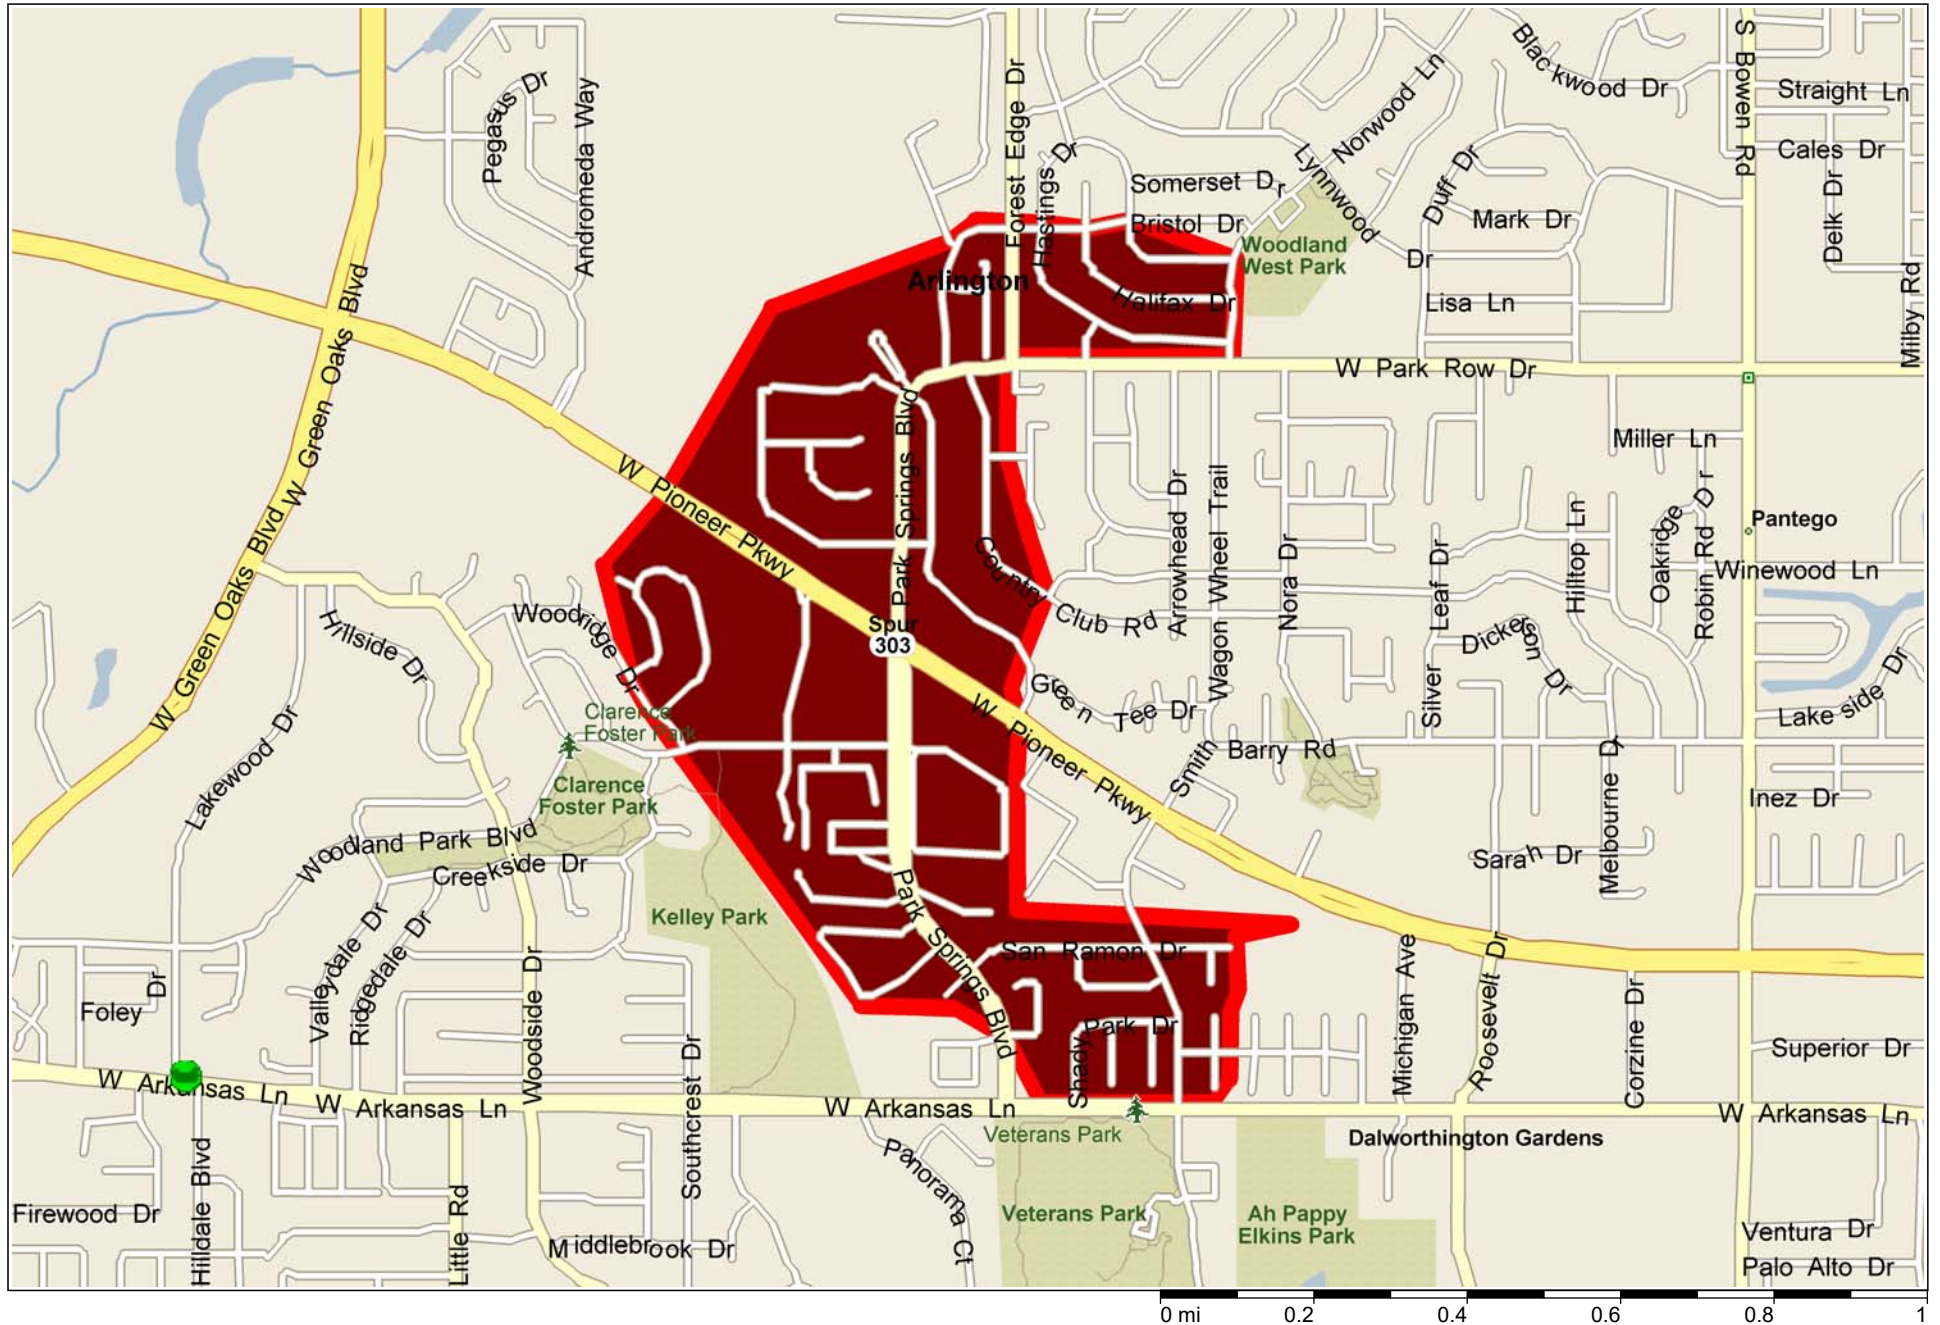

Shady Valley at Green Tee

Copyright © and (P) 1988–2012 Microsoft Corporation and/or its suppliers. All rights reserved. <http://www.microsoft.com/streets/>
Certain mapping and direction data © 2012 NAVTEQ. All rights reserved. The Data for areas of Canada includes information taken with permission from Canadian authorities, including: © Her Majesty the Queen in Right of Canada, © Queen's Printer for Ontario. NAVTEQ and NAVTEQ ON BOARD are trademarks of NAVTEQ. © 2012 Tele Atlas North America, Inc. All rights reserved. Tele Atlas and Tele Atlas North America are trademarks of Tele Atlas, Inc. © 2012 by Applied Geographic Solutions. All rights reserved. Portions © Copyright 2012 by Woodall Publications Corp. All rights reserved.