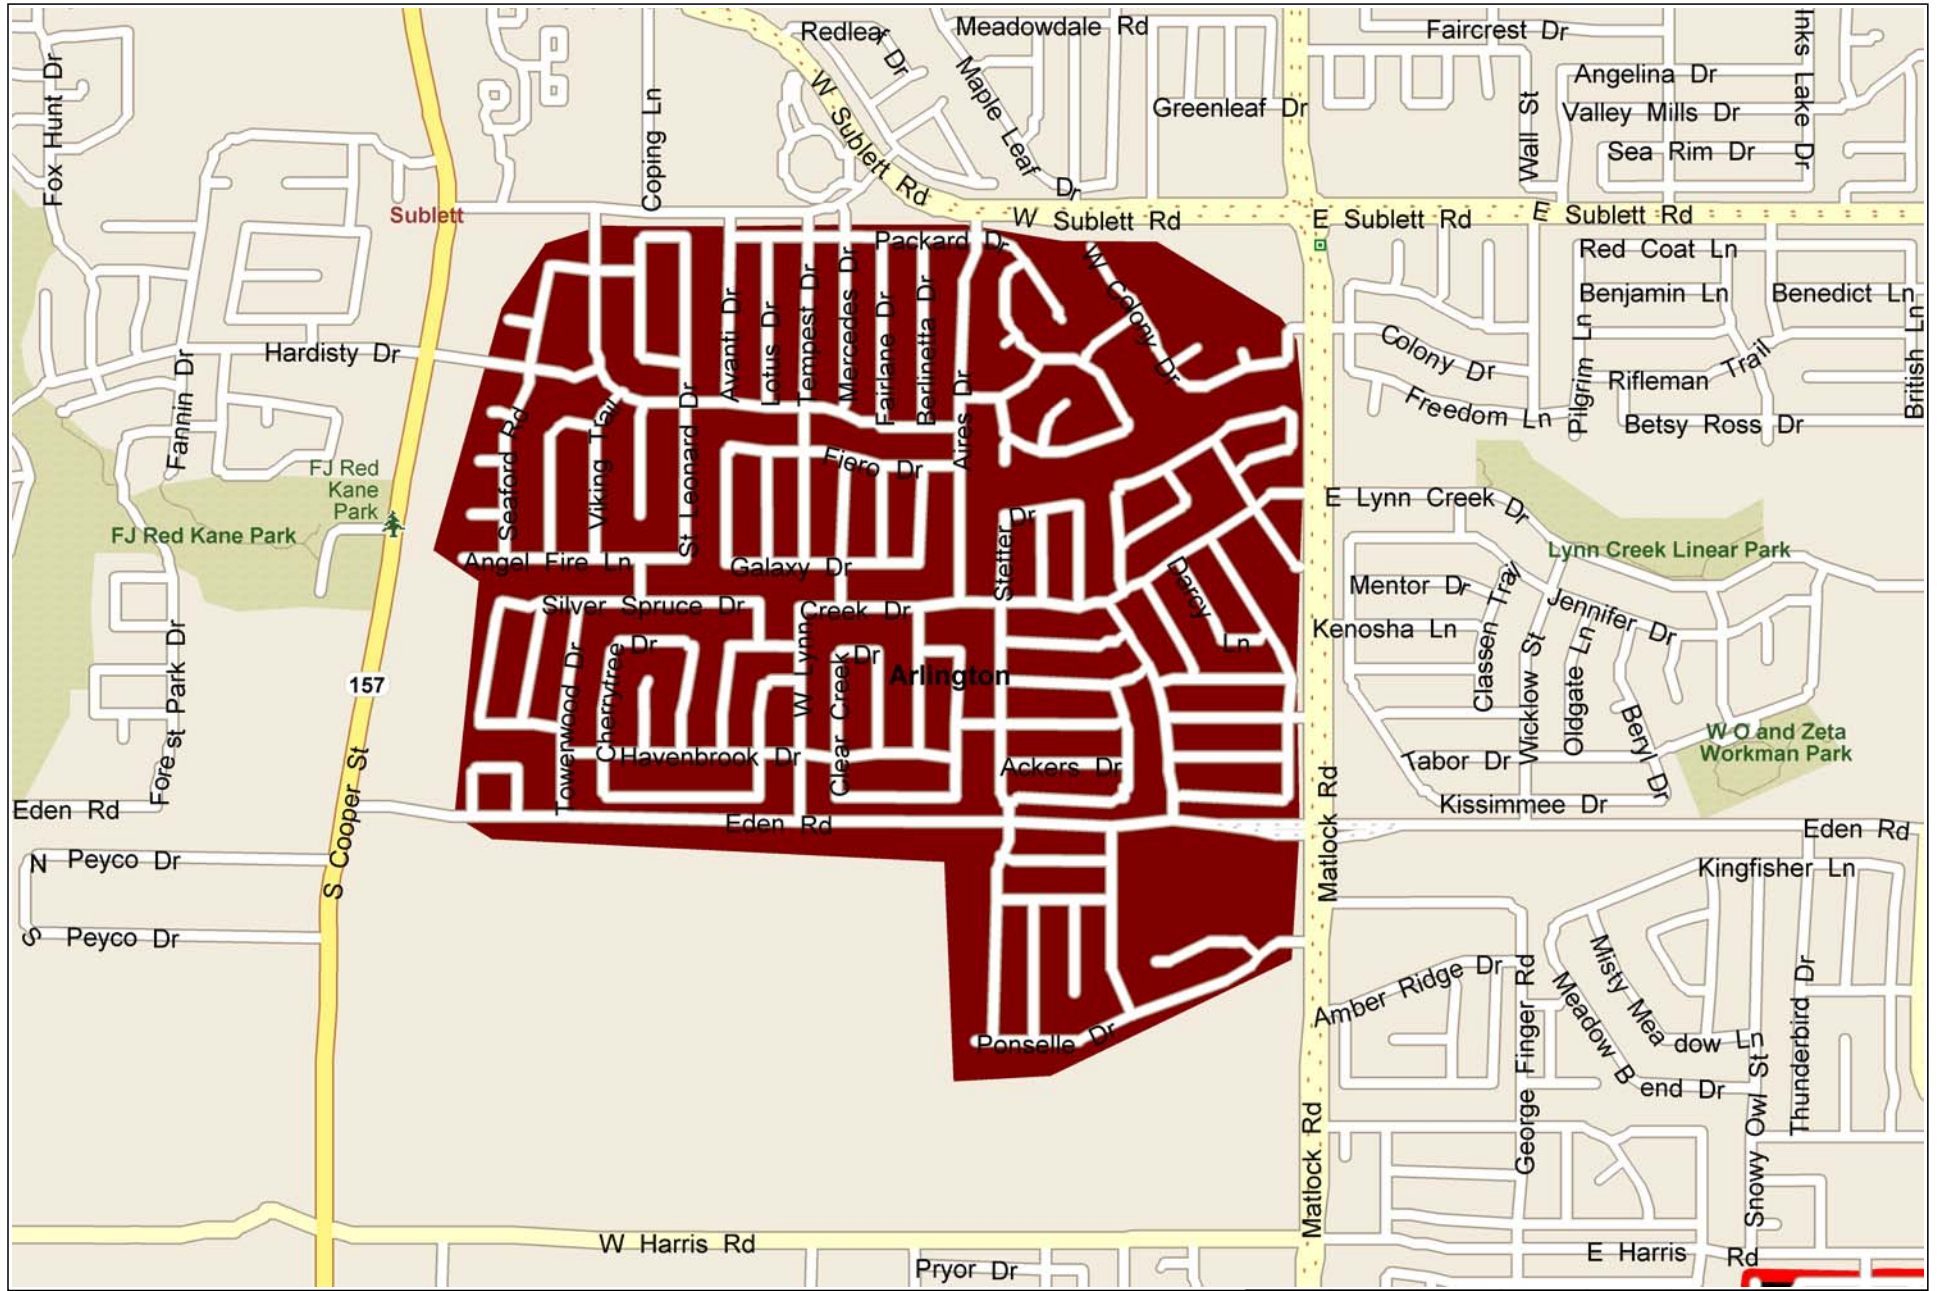

Eden Rd at W Lynn Creek

Copyright © and (P) 1988–2012 Microsoft Corporation and/or its suppliers. All rights reserved. <http://www.microsoft.com/streets/>
Certain mapping and direction data © 2012 NAVTEQ. All rights reserved. The Data for areas of Canada includes information taken with permission from Canadian authorities, including: © Her Majesty the Queen in Right of Canada, © Queen's Printer for Ontario. NAVTEQ and NAVTEQ ON BOARD are trademarks of NAVTEQ. © 2012 Tele Atlas North America, Inc. All rights reserved. Tele Atlas and Tele Atlas North America are trademarks of Tele Atlas, Inc. © 2012 by Applied Geographic Solutions. All rights reserved. Portions © Copyright 2012 by Woodall Publications Corp. All rights reserved.