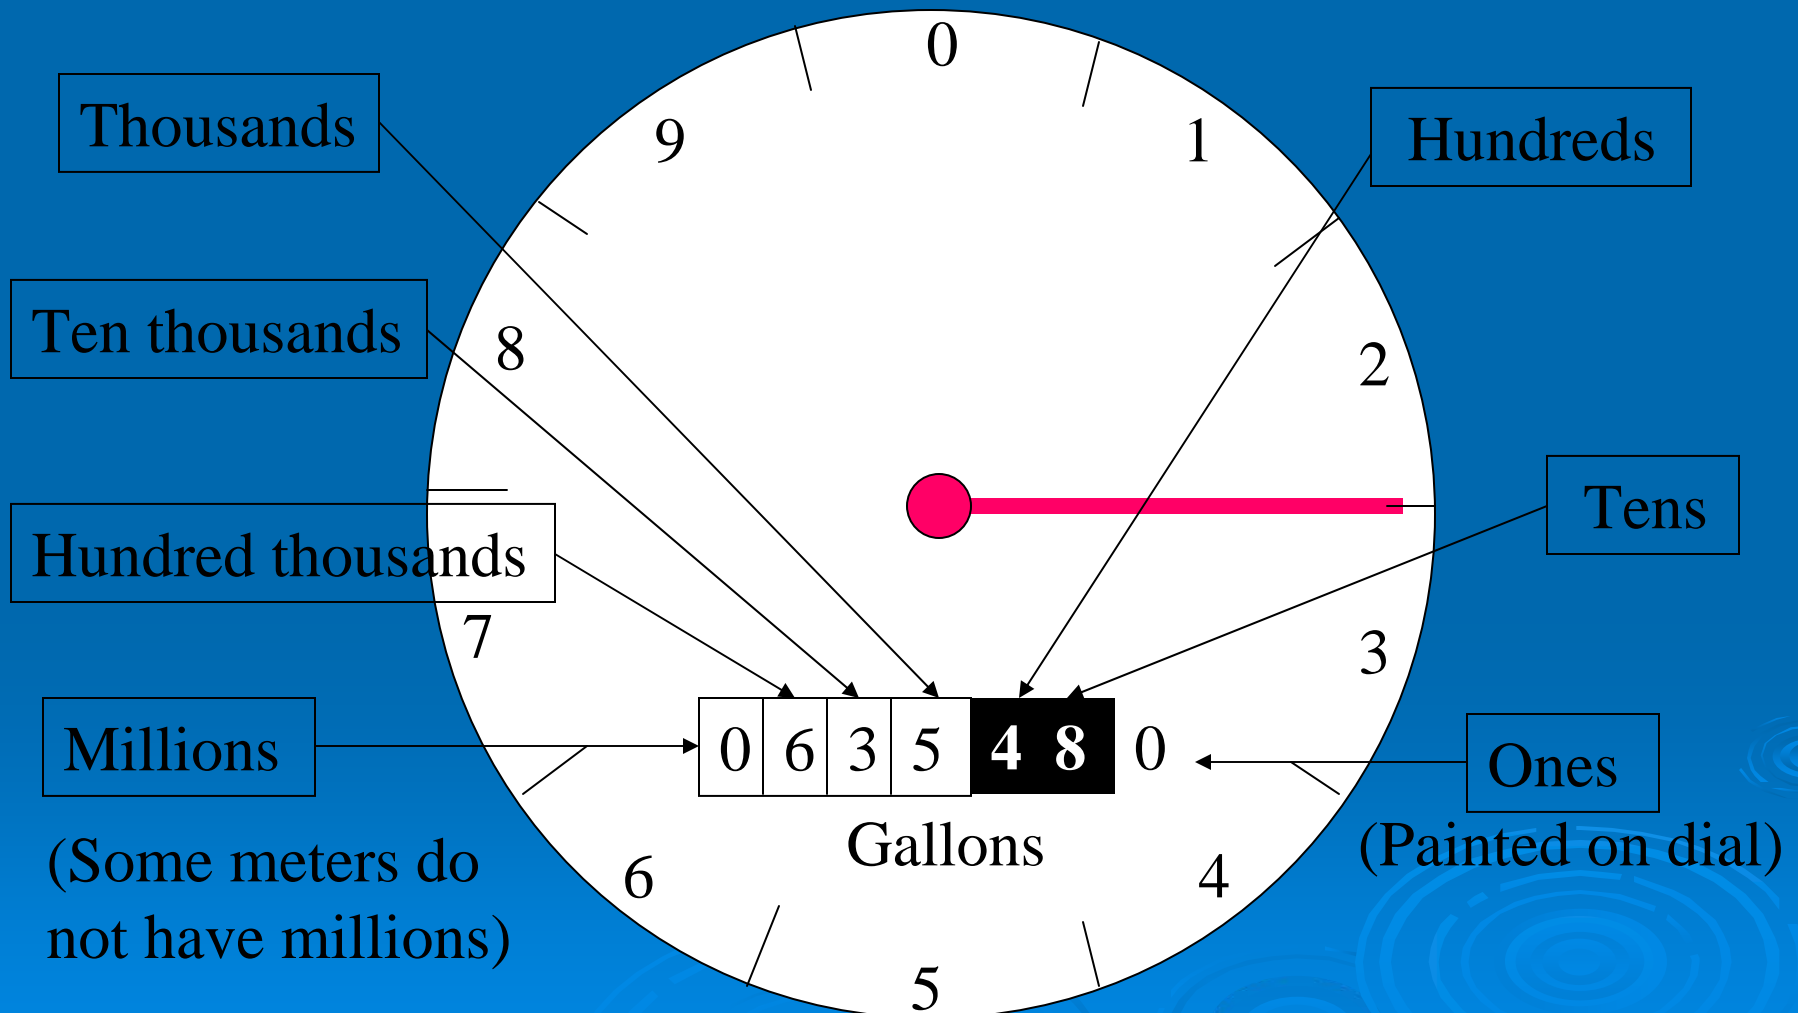

Meter Register / Numbers

How to Read A Water Meter

- Meter is read in thousands
 - Last 3 numbers are not included

Ones column is stationary (Painted on – does not move or change)
Ones number is recorded by red Gallon Indicator arm

Small Meter – $\frac{3}{4}$ & 1 inch

One zero painted on dial

Medium Meter – 1.5 & 2 inch

Two zero's painted on dial

Large Meter – 3 to 10 inch

Three zero's painted on dial

Meter Register / Parts