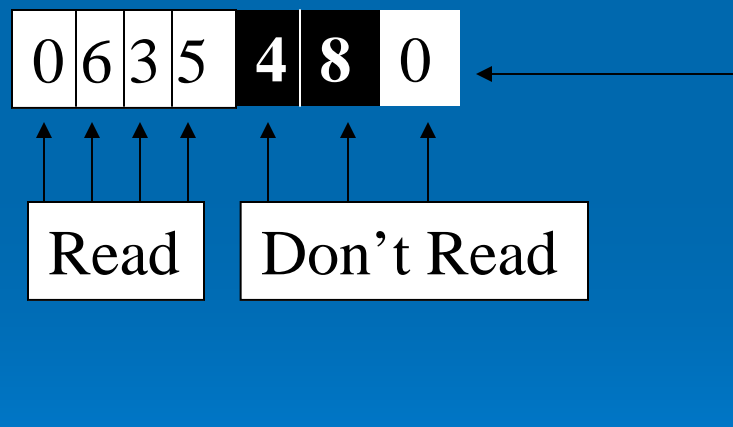

Meter Register / Numbers

How to Read A Water Meter

- Meter is read in thousands
 - Last 3 numbers are not included

Ones column is stationary (Painted on – does not move or change)
Ones number is recorded by red Gallon Indicator arm

Small Meter – $\frac{3}{4}$ & 1 inch

One zero painted on dial

Medium Meter – 1.5 & 2 inch

Two zero's painted on dial

Large Meter – 3 to 10 inch

Three zero's painted on dial

Meter Register / Parts